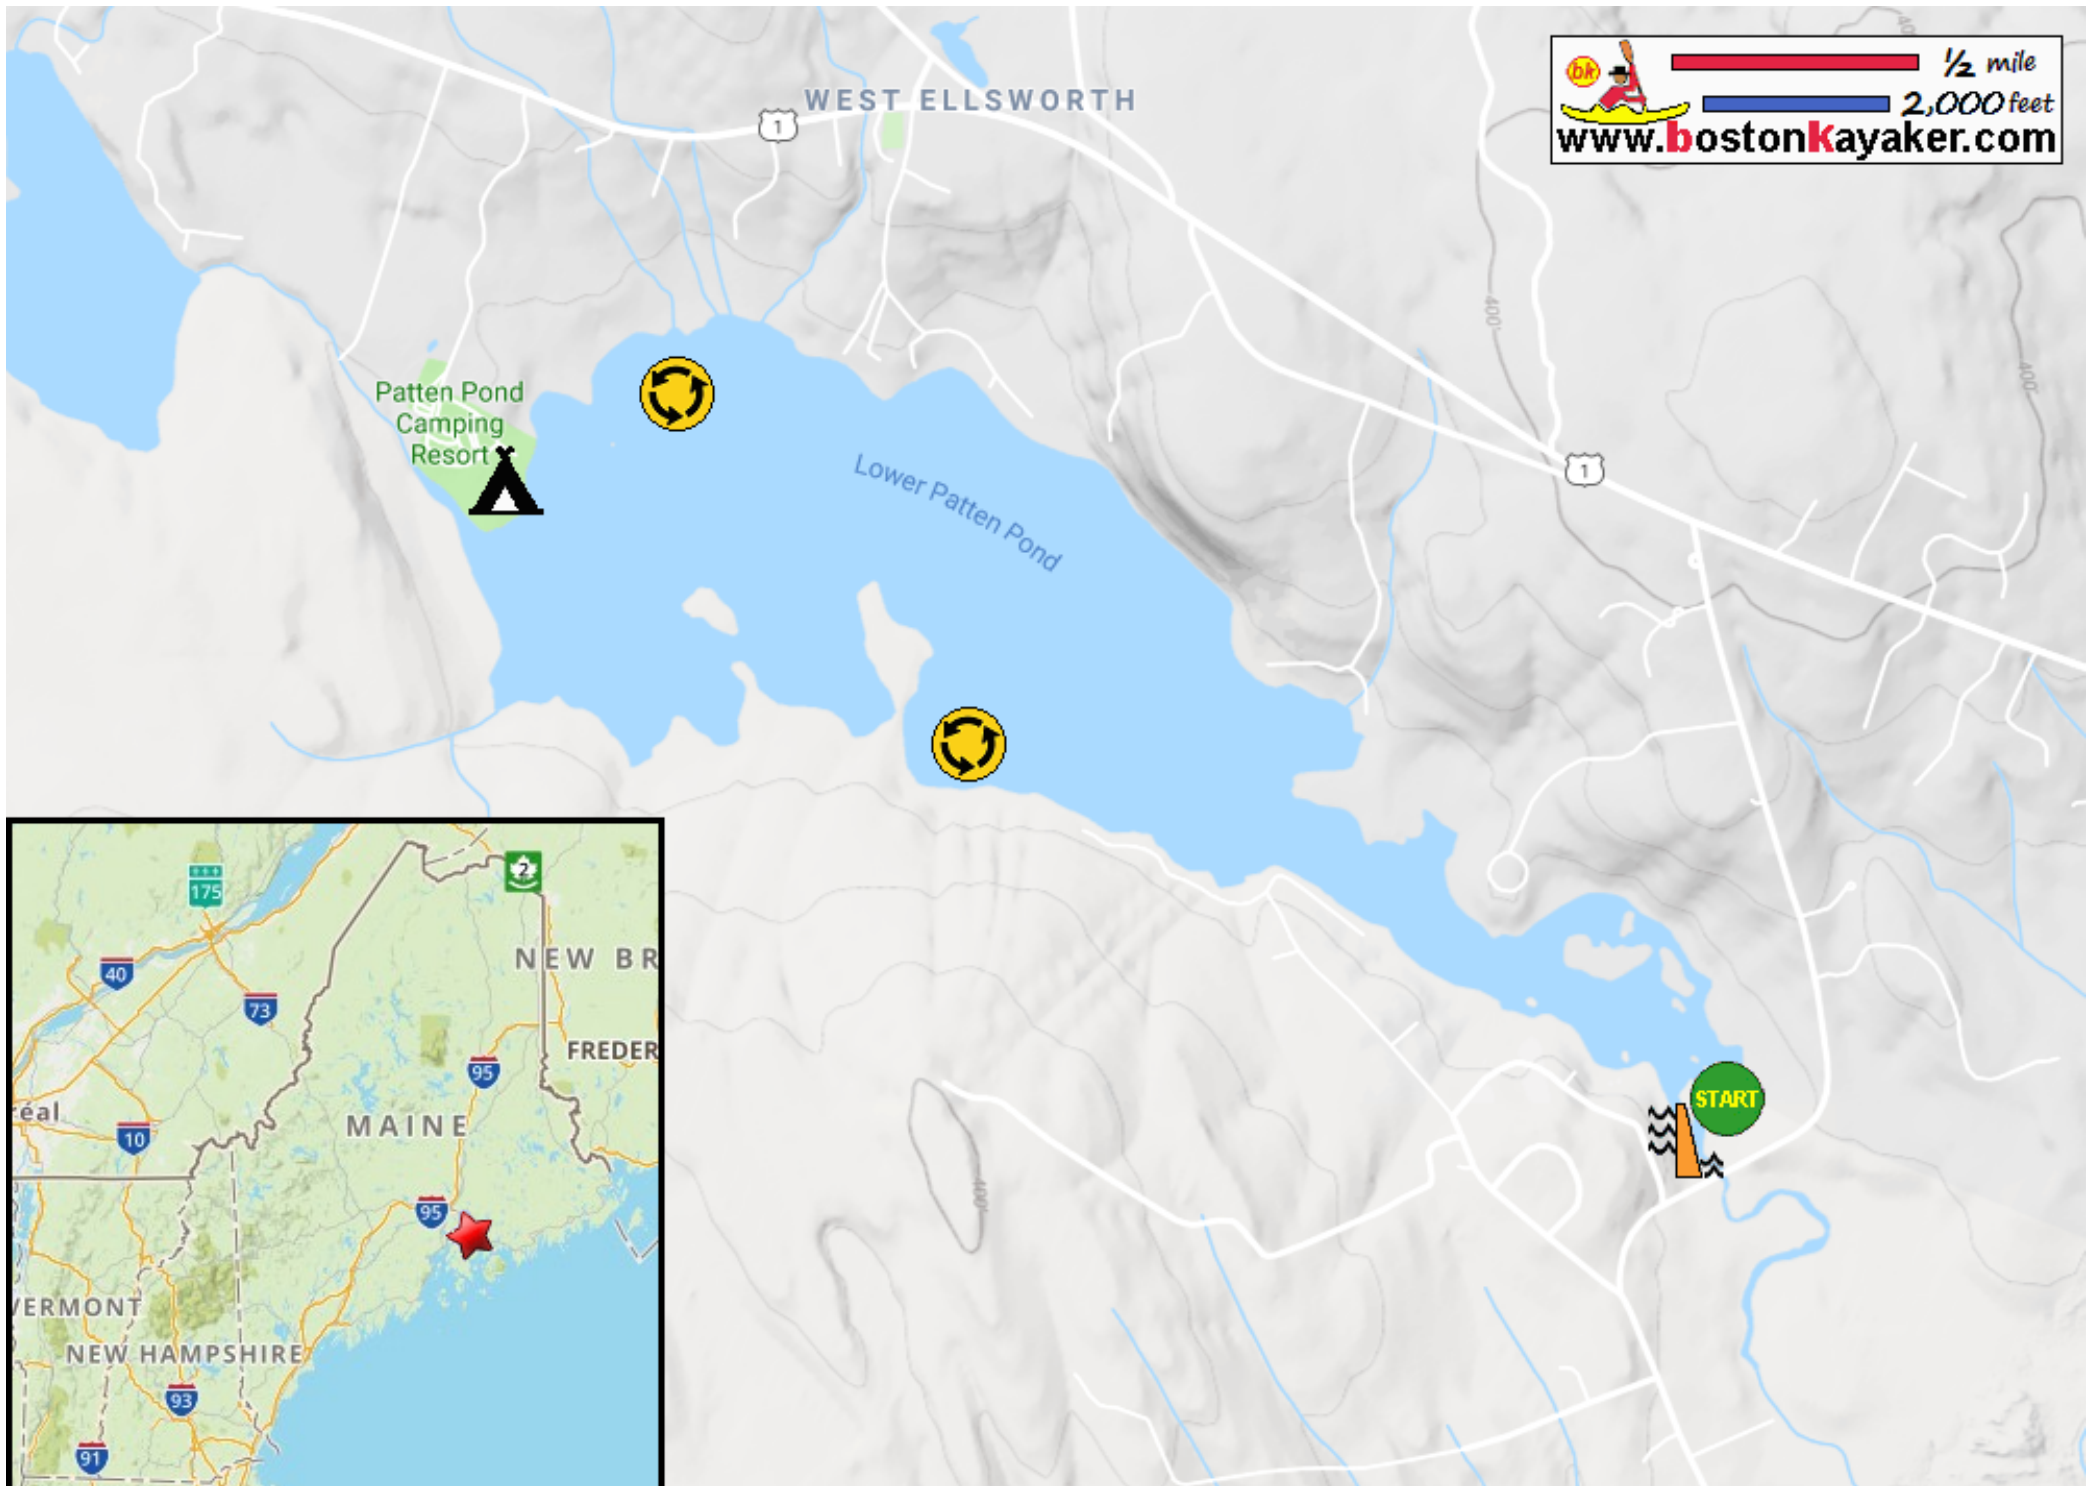

Kayaking on Lower Patten Pond - in Ellsworth ME

1/2 mile
2,000 feet
www.bostonkayaker.com

Put in next to dam off North Bend Road in Ellsworth ME.

Paddle around Lower Patten Pond and return.

Estimated round trip distance = 5+ miles

Patten Pond Dam

Patten Pond Camping Resort