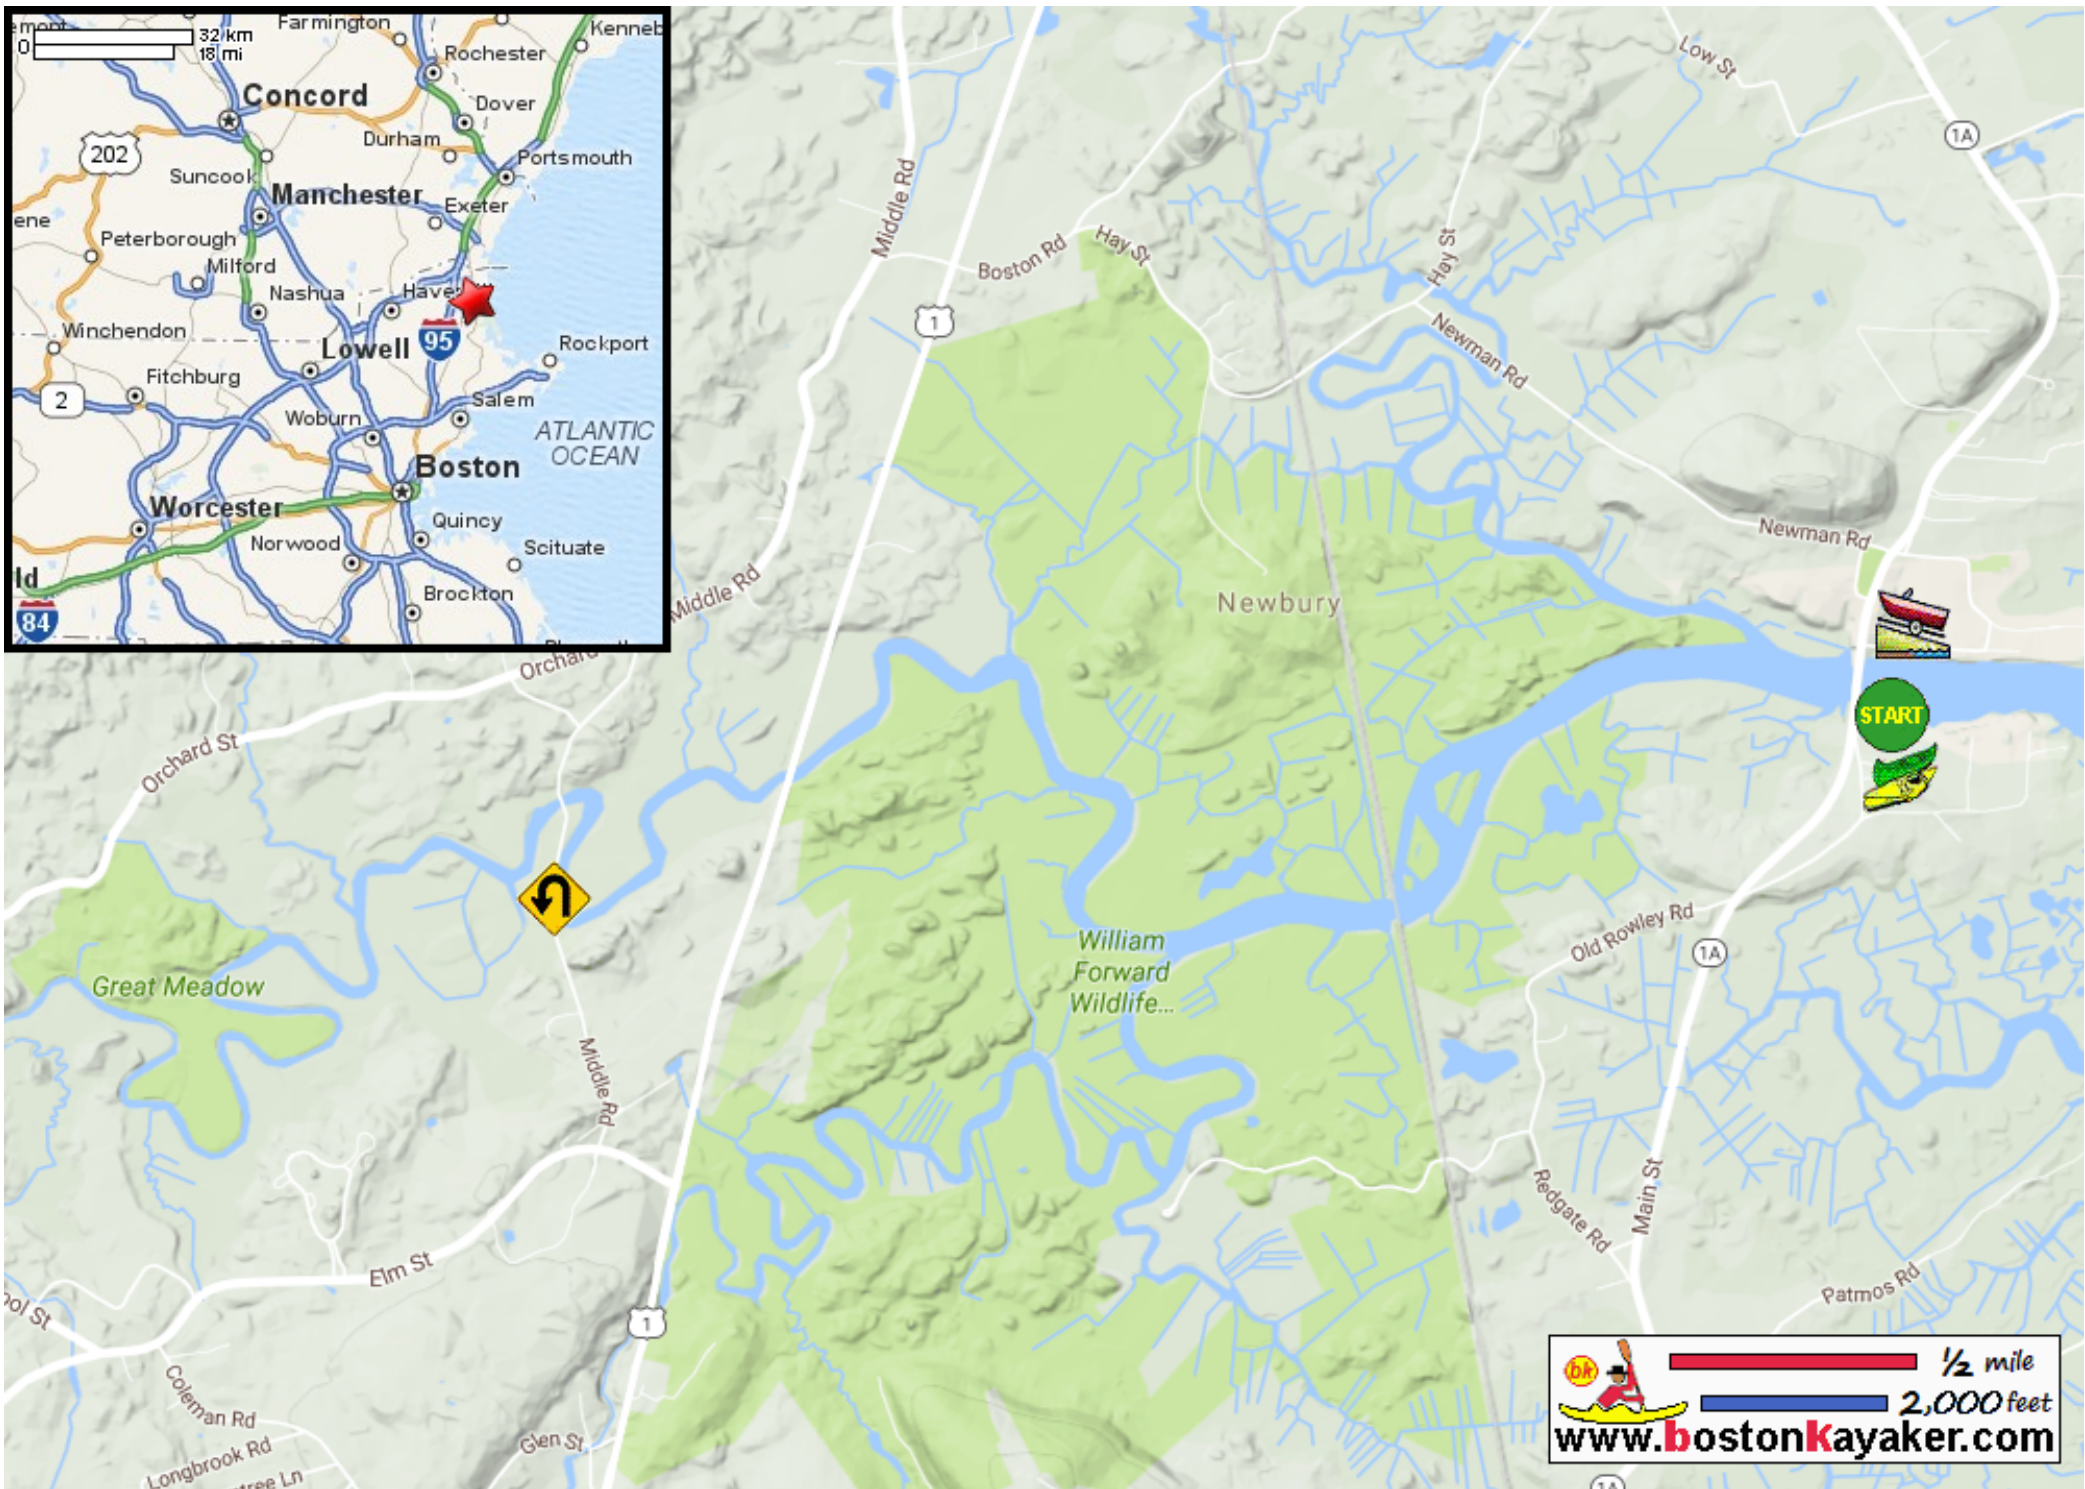

Kayaking on Parker River - in Newbury MA

Put in at Route 1A in Newbury MA.

Newbury Kayak & Canoe - pay parking / launch fee

Paddle up on Parker River and return.

Estimated round trip distance = 6.5 miles

Best to start trip 1 hour+ before high tide.

Town ramp - residents only