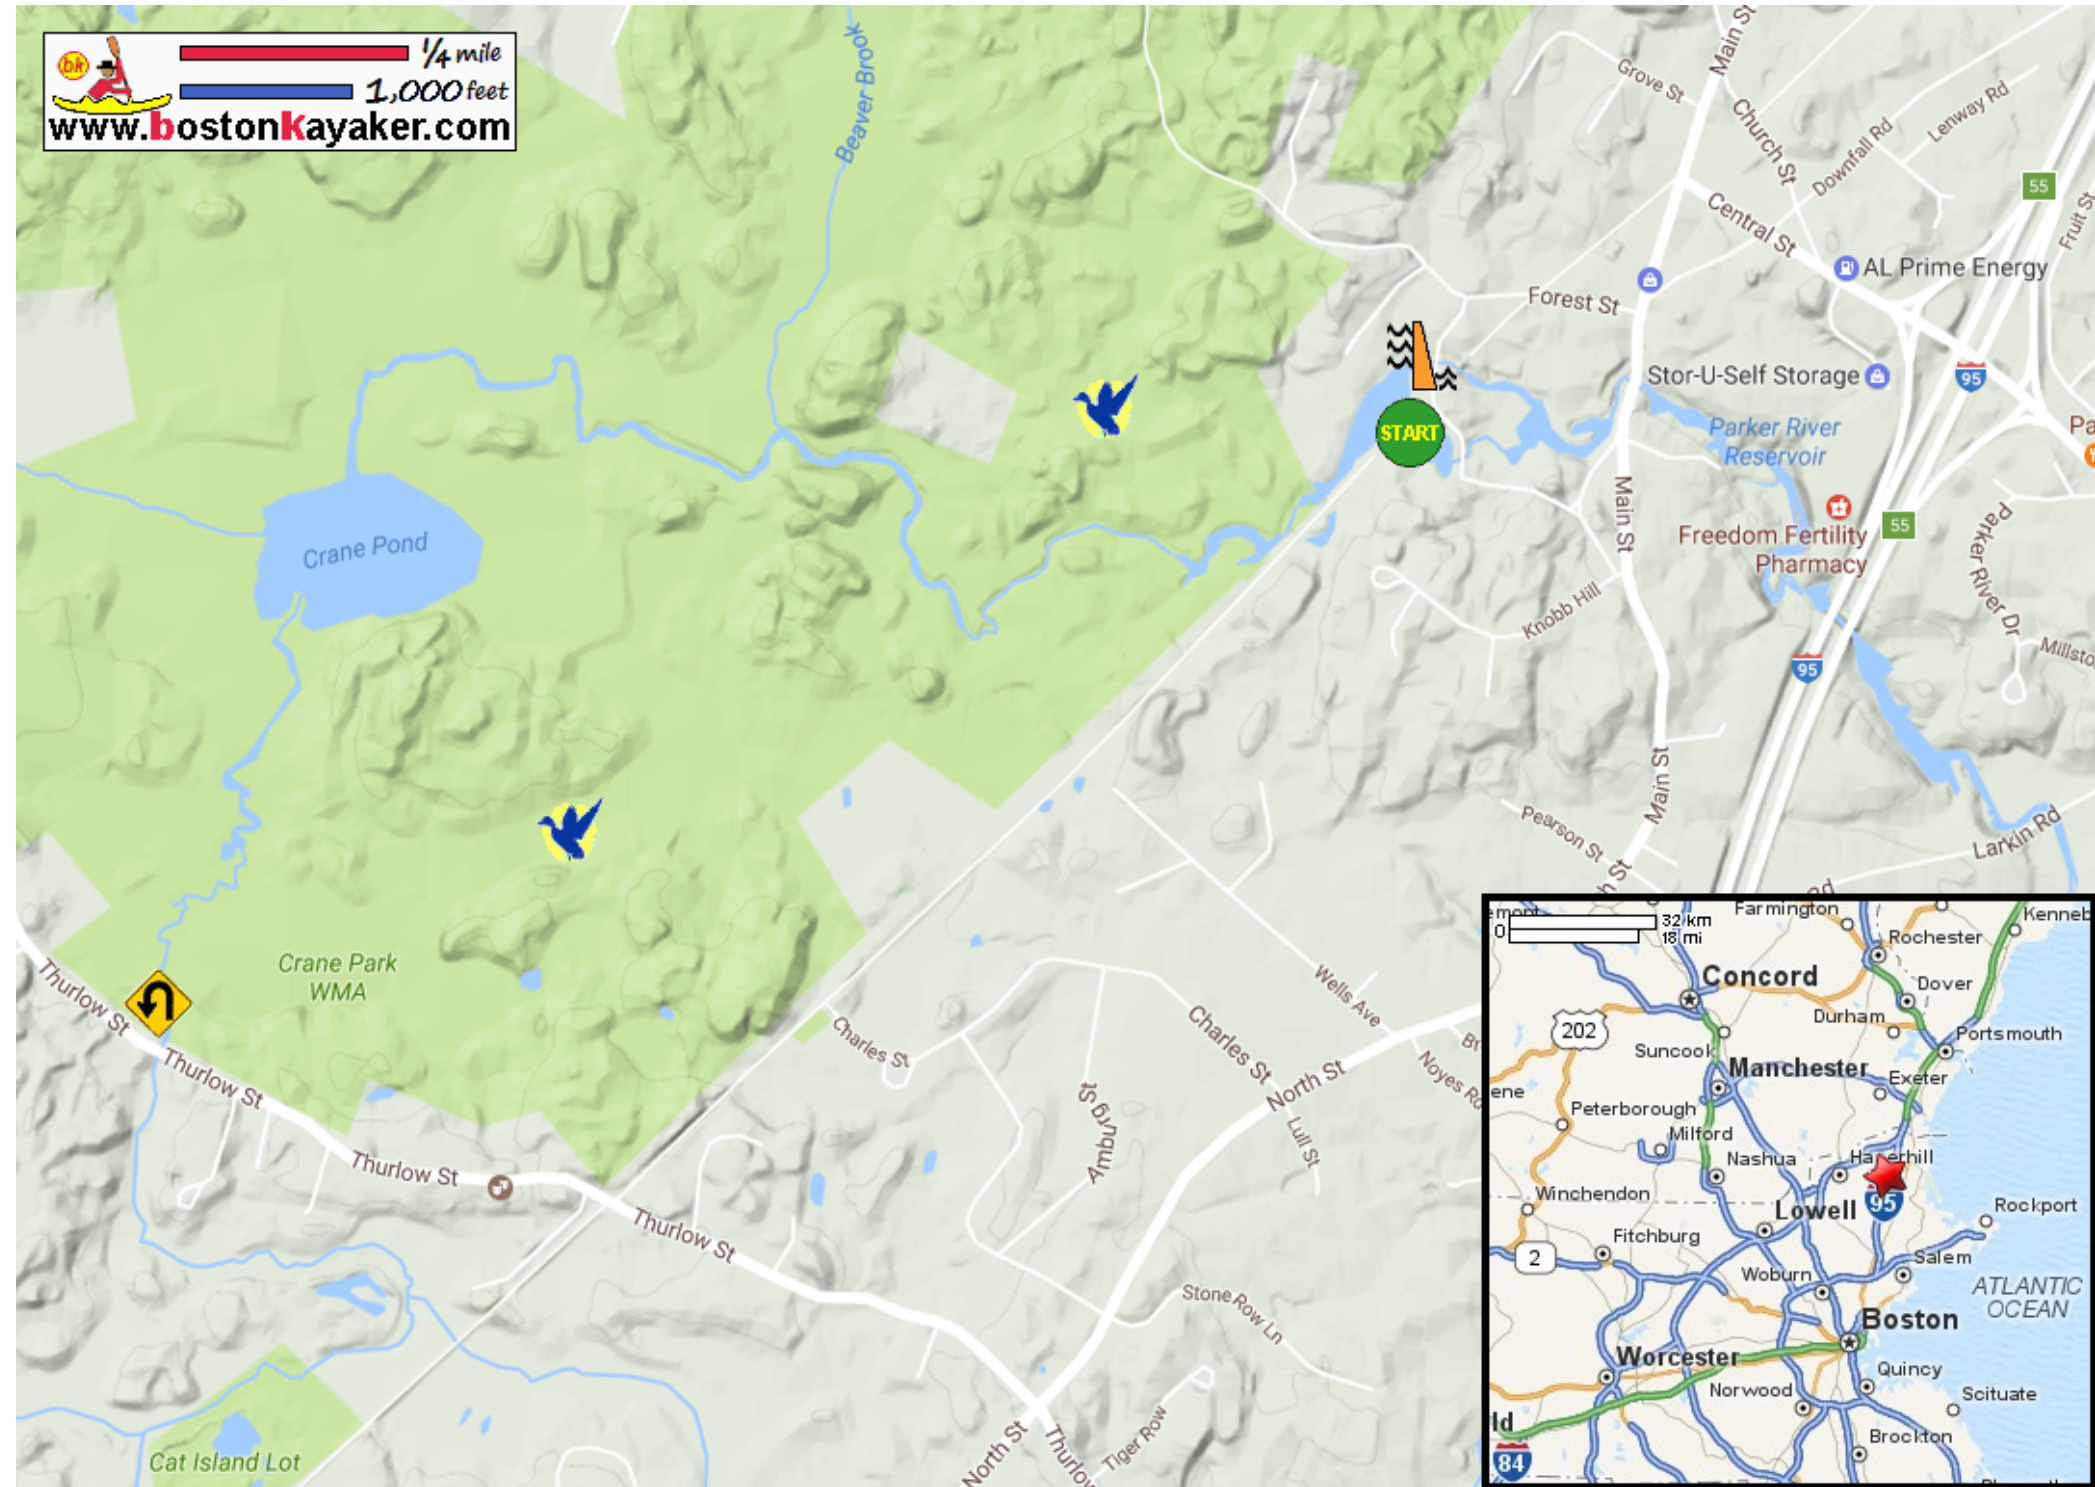

Kayaking on Parker River and Crane Pond - in Newbury MA

  
www.bostonkayaker.com

Put in at River Street under power lines in Newbury MA.

Paddle up on Parker River and Crane Pond to Thurlow Street then return.

Estimated round trip distance = 3.5+ miles

Parker River Dam

Crane Park Wildlife Management Area