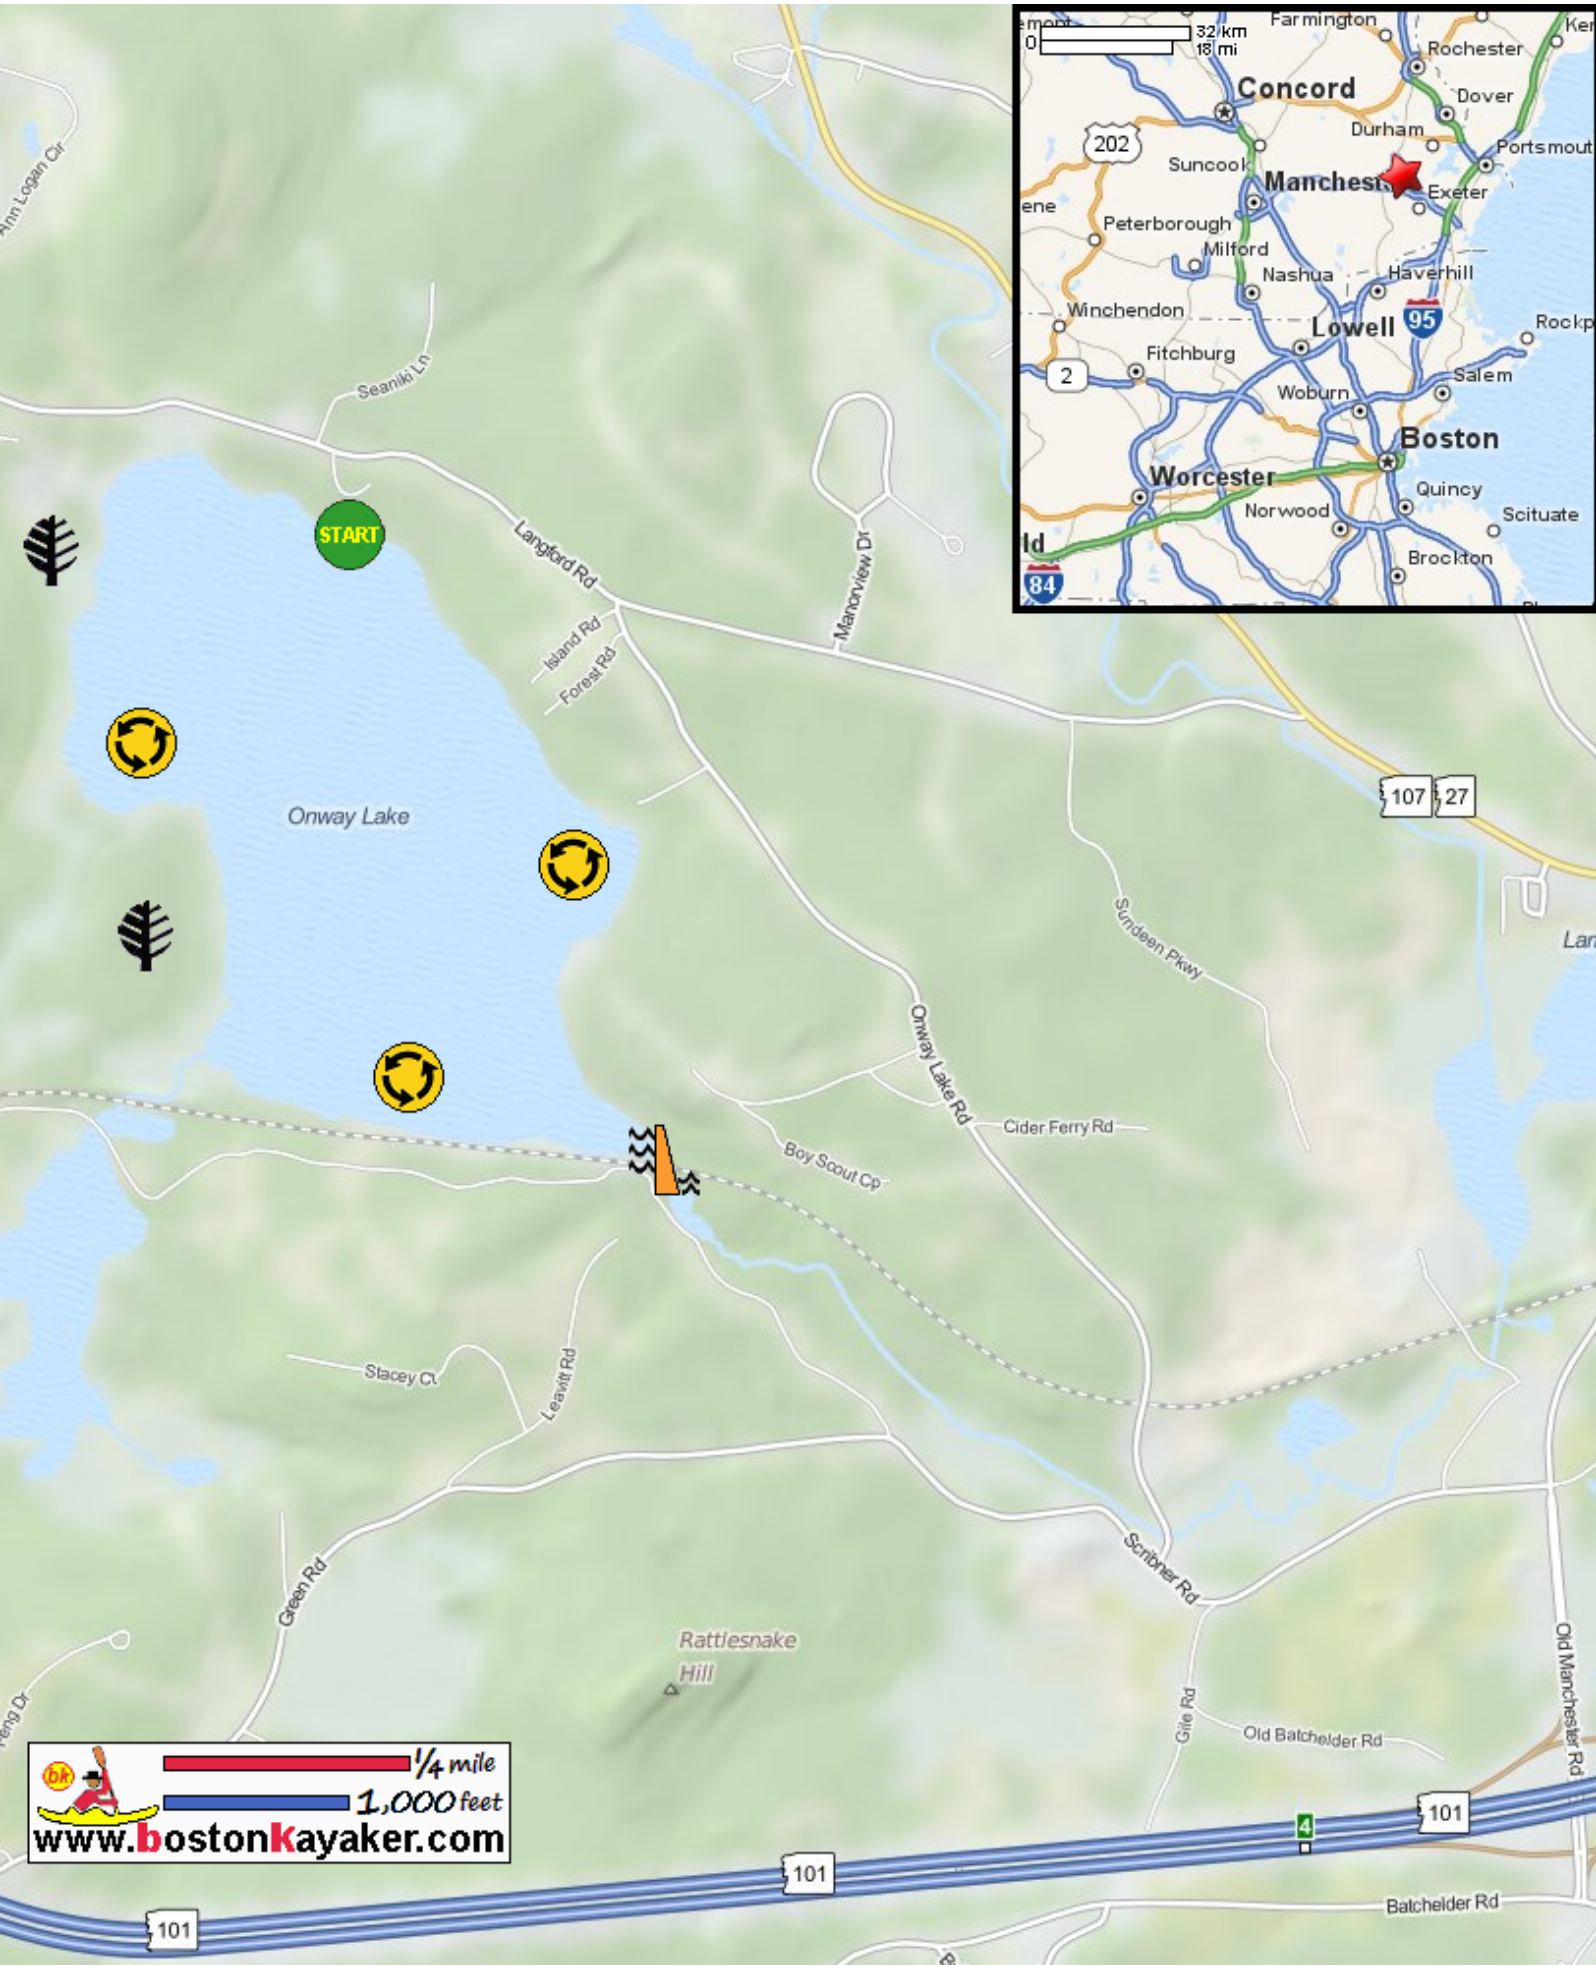

Kayaking on Onway Lake - in Raymond NH

-  Put in at Langford Road in Raymond NH.
-  Paddle around Onway Lake and return.
-  Estimated round trip distance = 1.5+ miles
-  Onway Lake Dam
-  Dearborn Estate