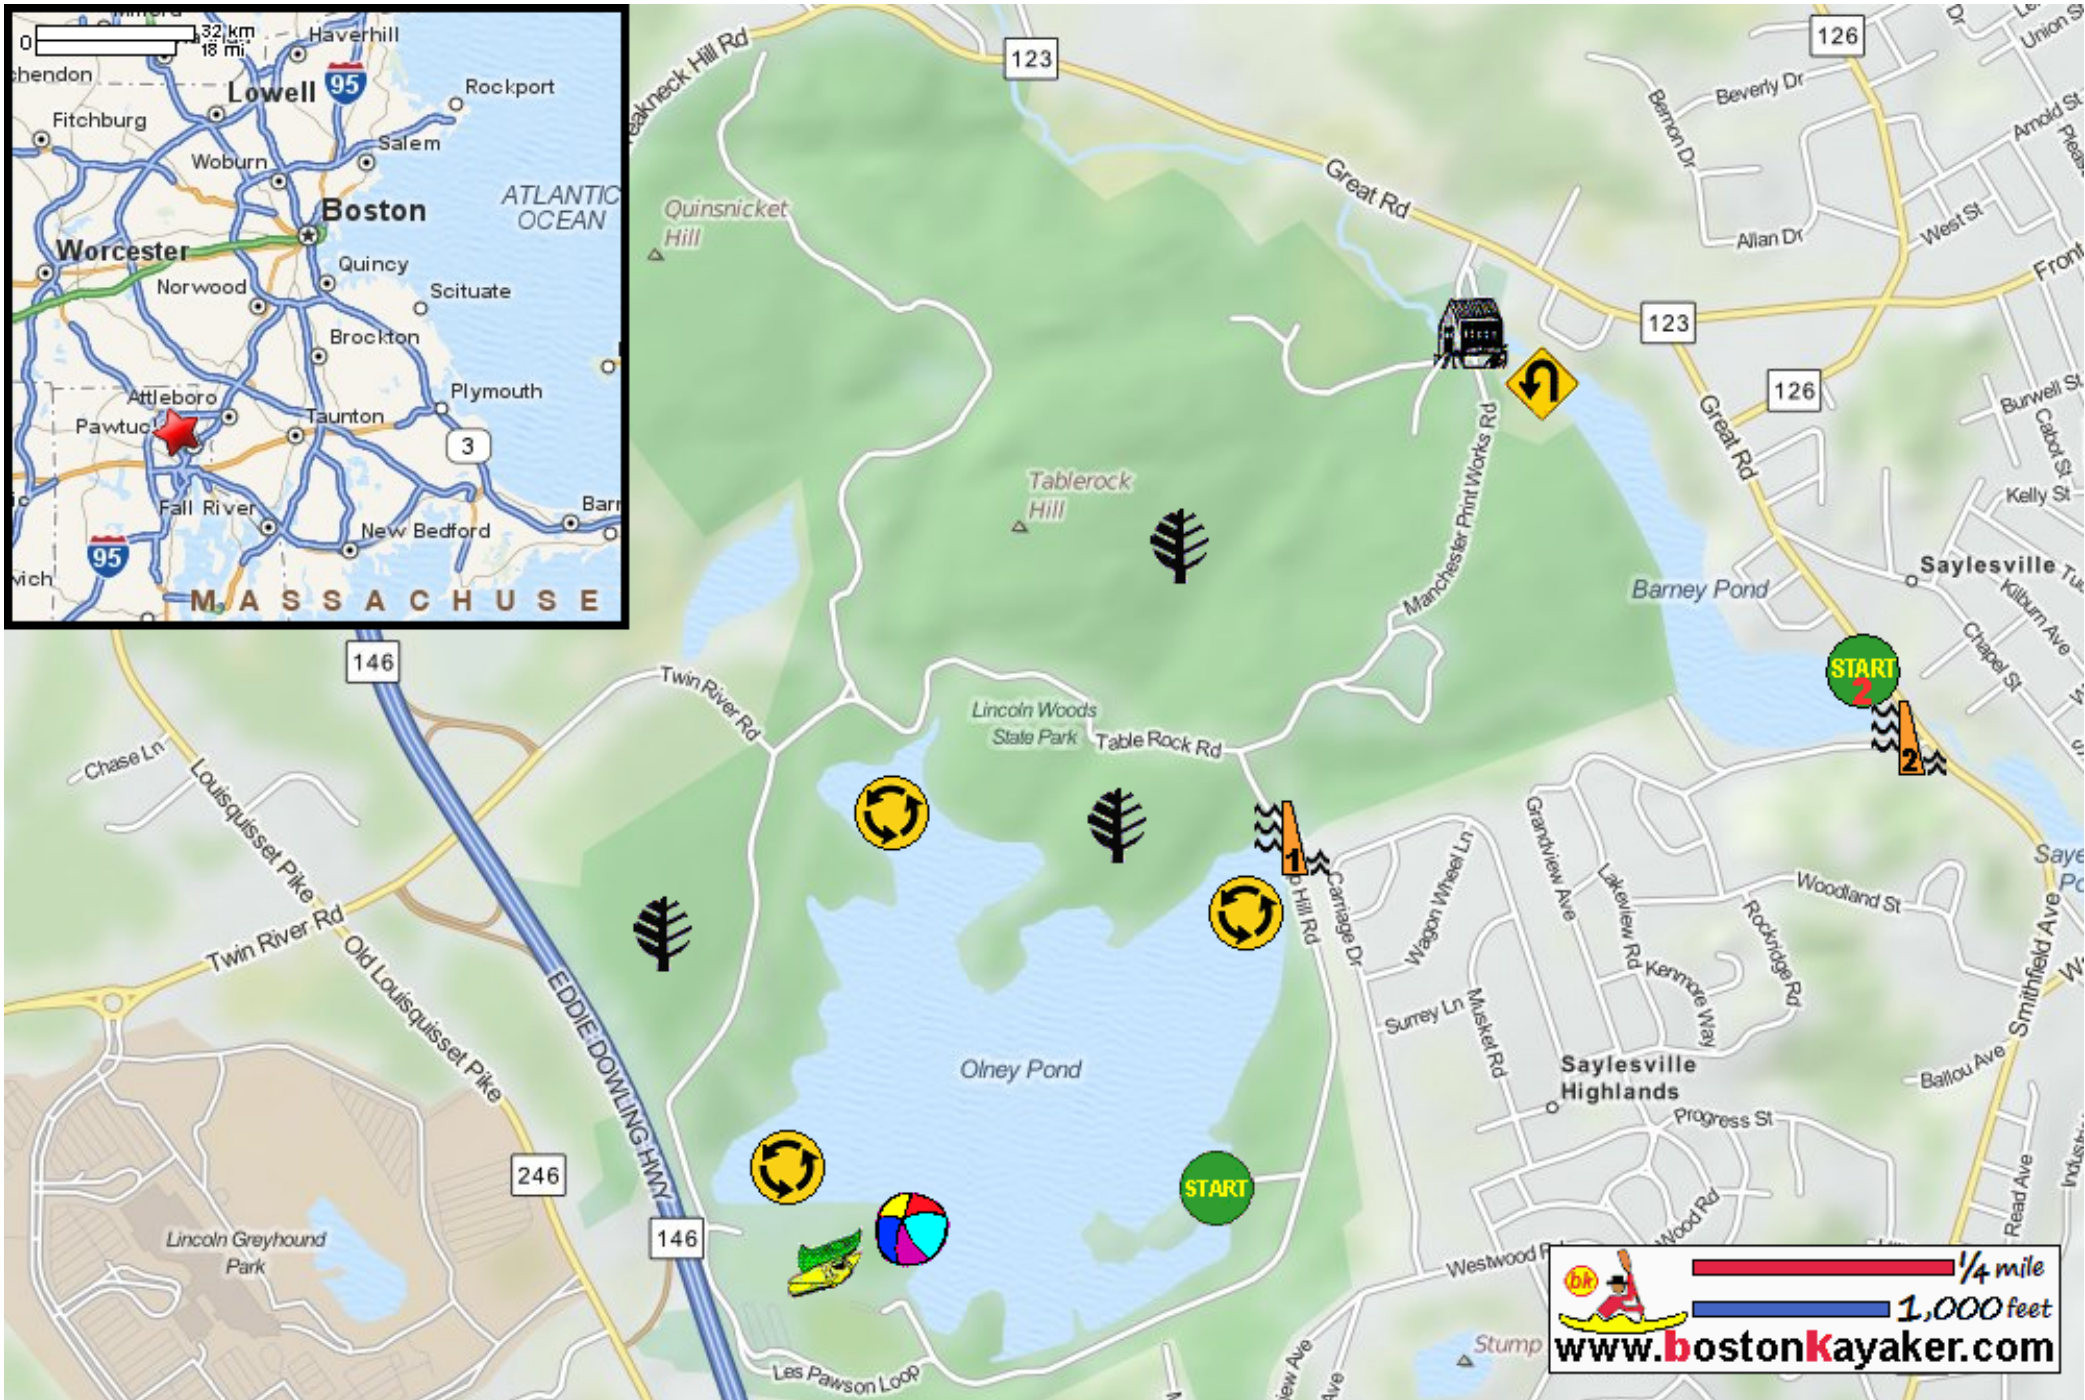

Kayaking on Olney Pond and Barney Pond - in Lincoln RI

www.bostonkayaker.com

- | | | | | | |
|--|--------------------------------------|--|-----------------|--------------------|------------------------------|
| Put in at Les Pawson Loop ramp in Lincoln RI. | Paddle around Olney Pond and return. | Estimated round trip distance = 1.5+ miles | Olney Pond Dam | Beach and rec area | EMS Kayak school and rentals |
| Put in at Smithfield Ave. for a paddle on Barney Pond. | Paddle upstream and return. | Estimated round trip distance = 1 mile | Barney Pond Dam | Covered bridge | Lincoln Woods State Park |