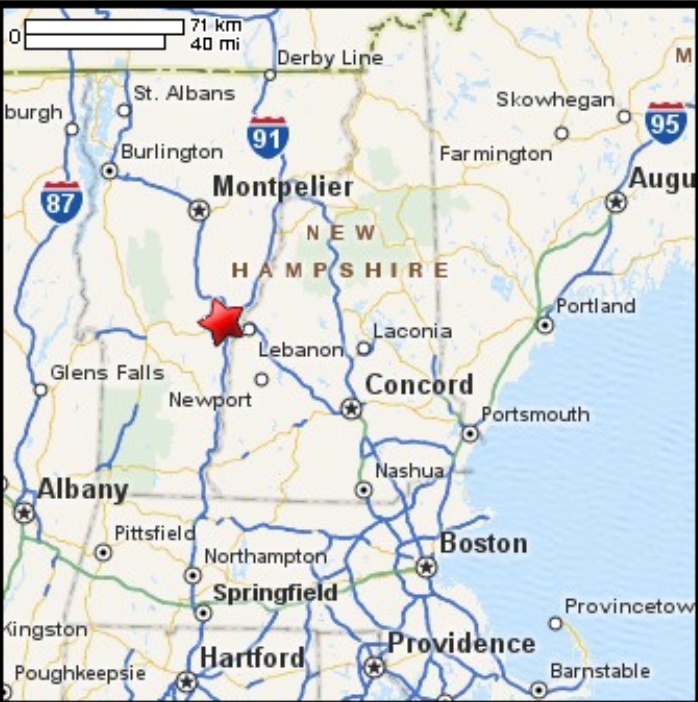

# Kayaking on North Hartland Lake - in North Hartland VT

[www.bostonkayaker.com](http://www.bostonkayaker.com)

- Put in at North Hartland Dam Road in North Hartland VT.
- Paddle to other end of North Hartland Lake and return.
- Estimated round trip distance = 4 miles
- North Hartland Lake Dam
- North Hartland Lake Recreation Area
- Quechee Gorge