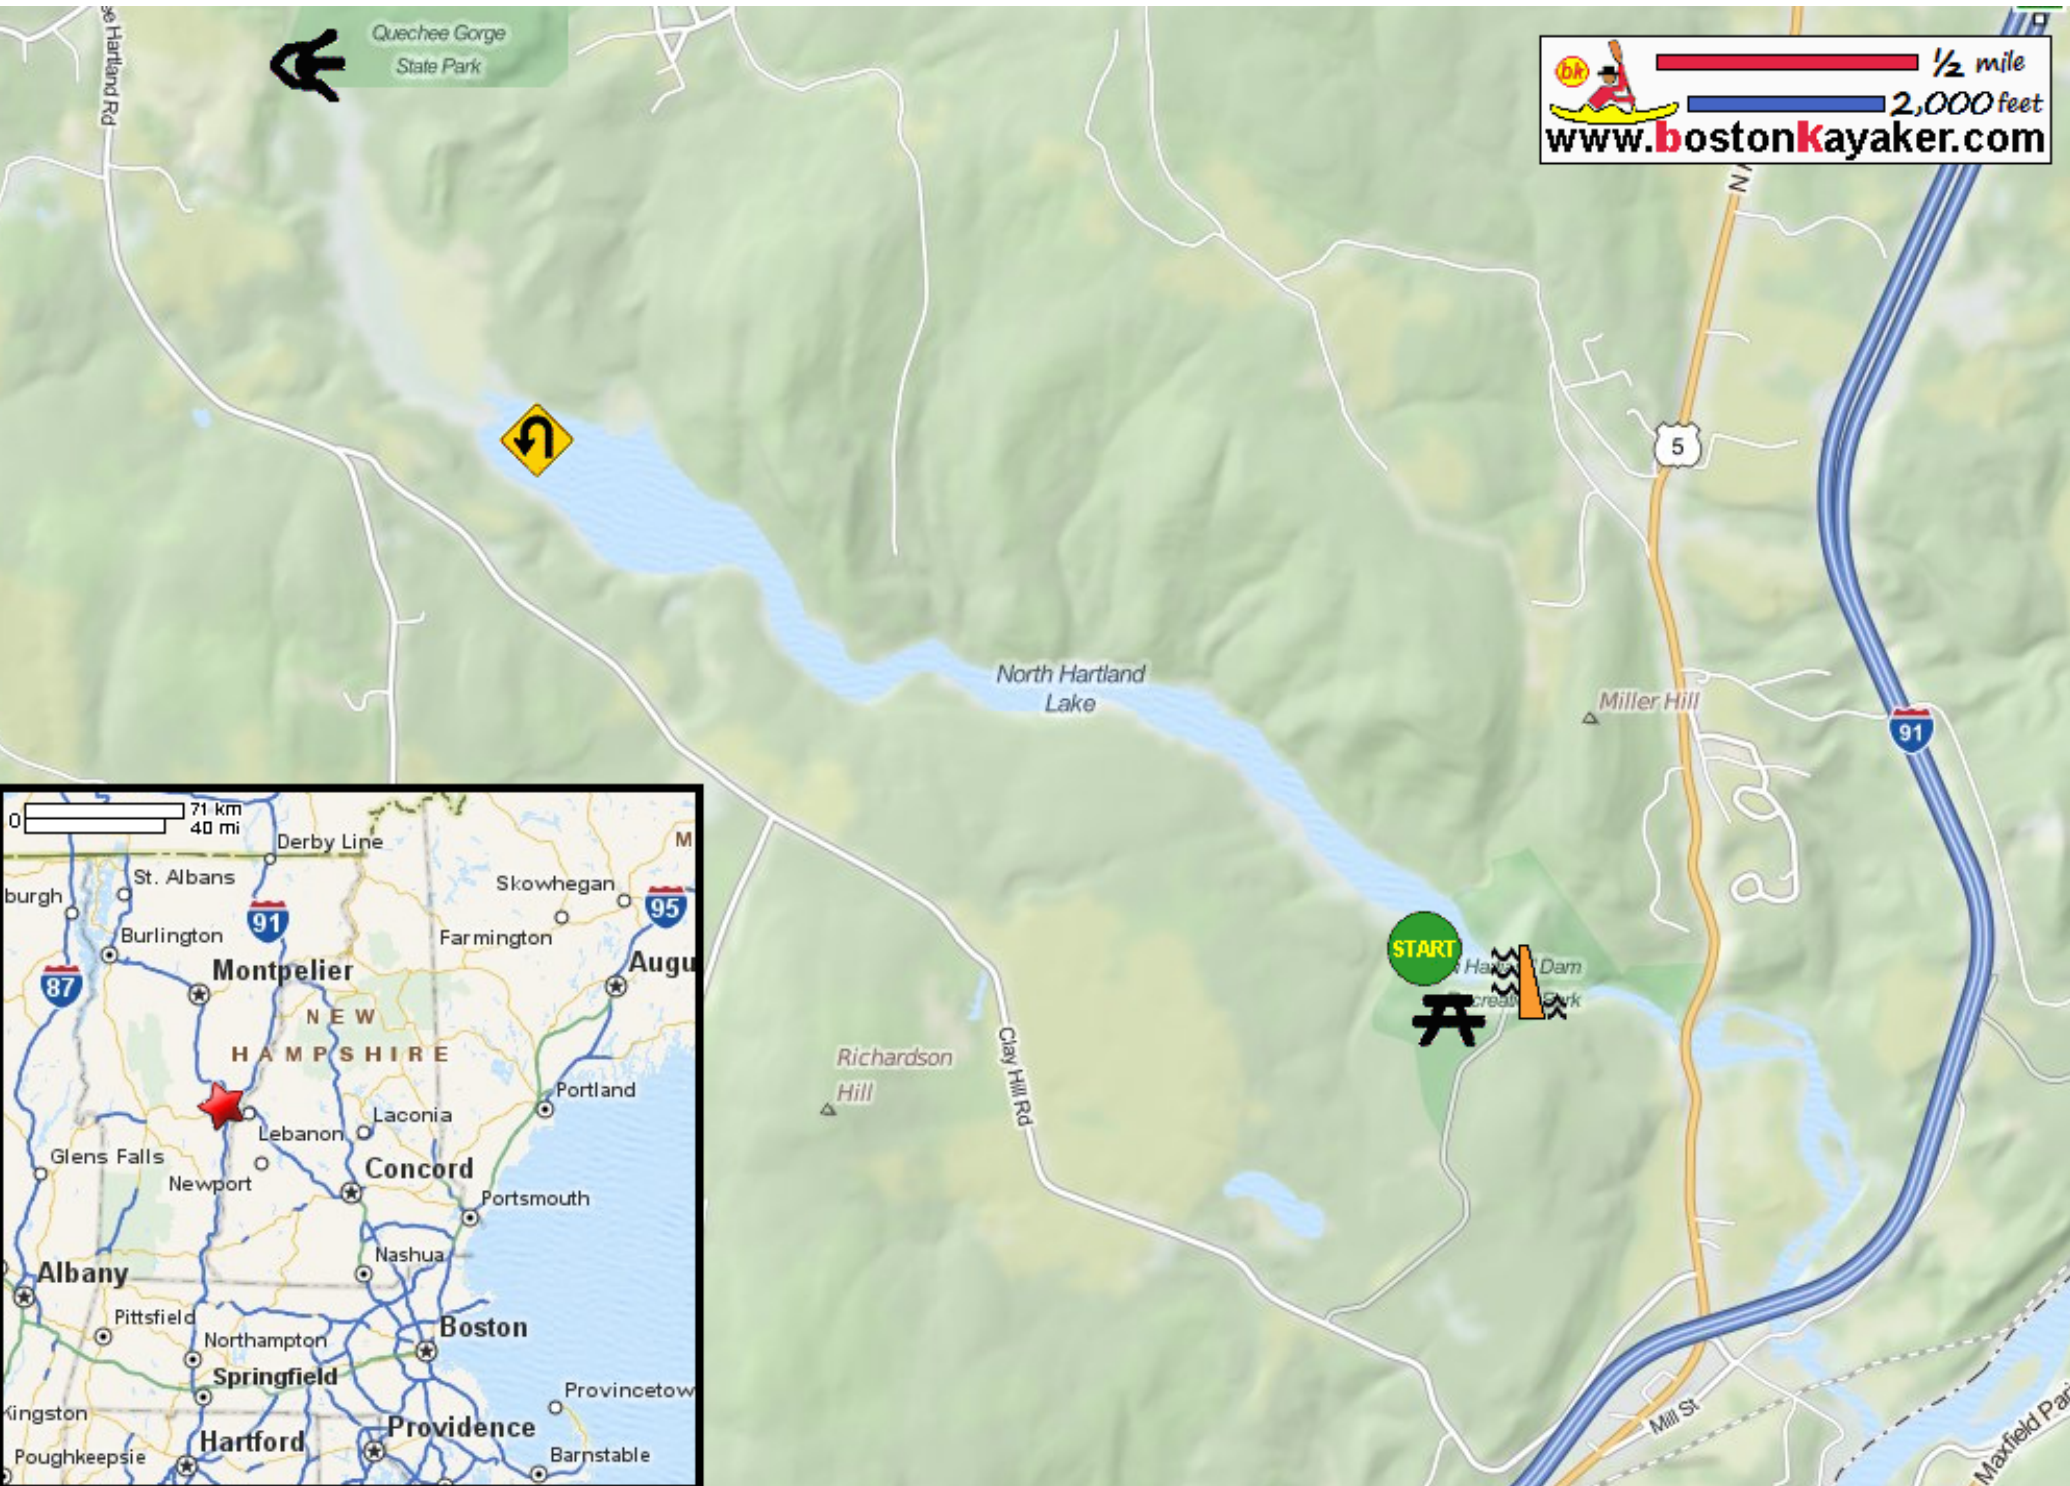

# Kayaking on North Hartland Lake - in North Hartland VT

[www.bostonkayaker.com](http://www.bostonkayaker.com)

- Put in at North Hartland Dam Road in North Hartland VT.
- Paddle to other end of North Hartland Lake and return.
- Estimated round trip distance = 4 miles
- North Hartland Lake Dam
- North Hartland Lake Recreation Area
- Quechee Gorge