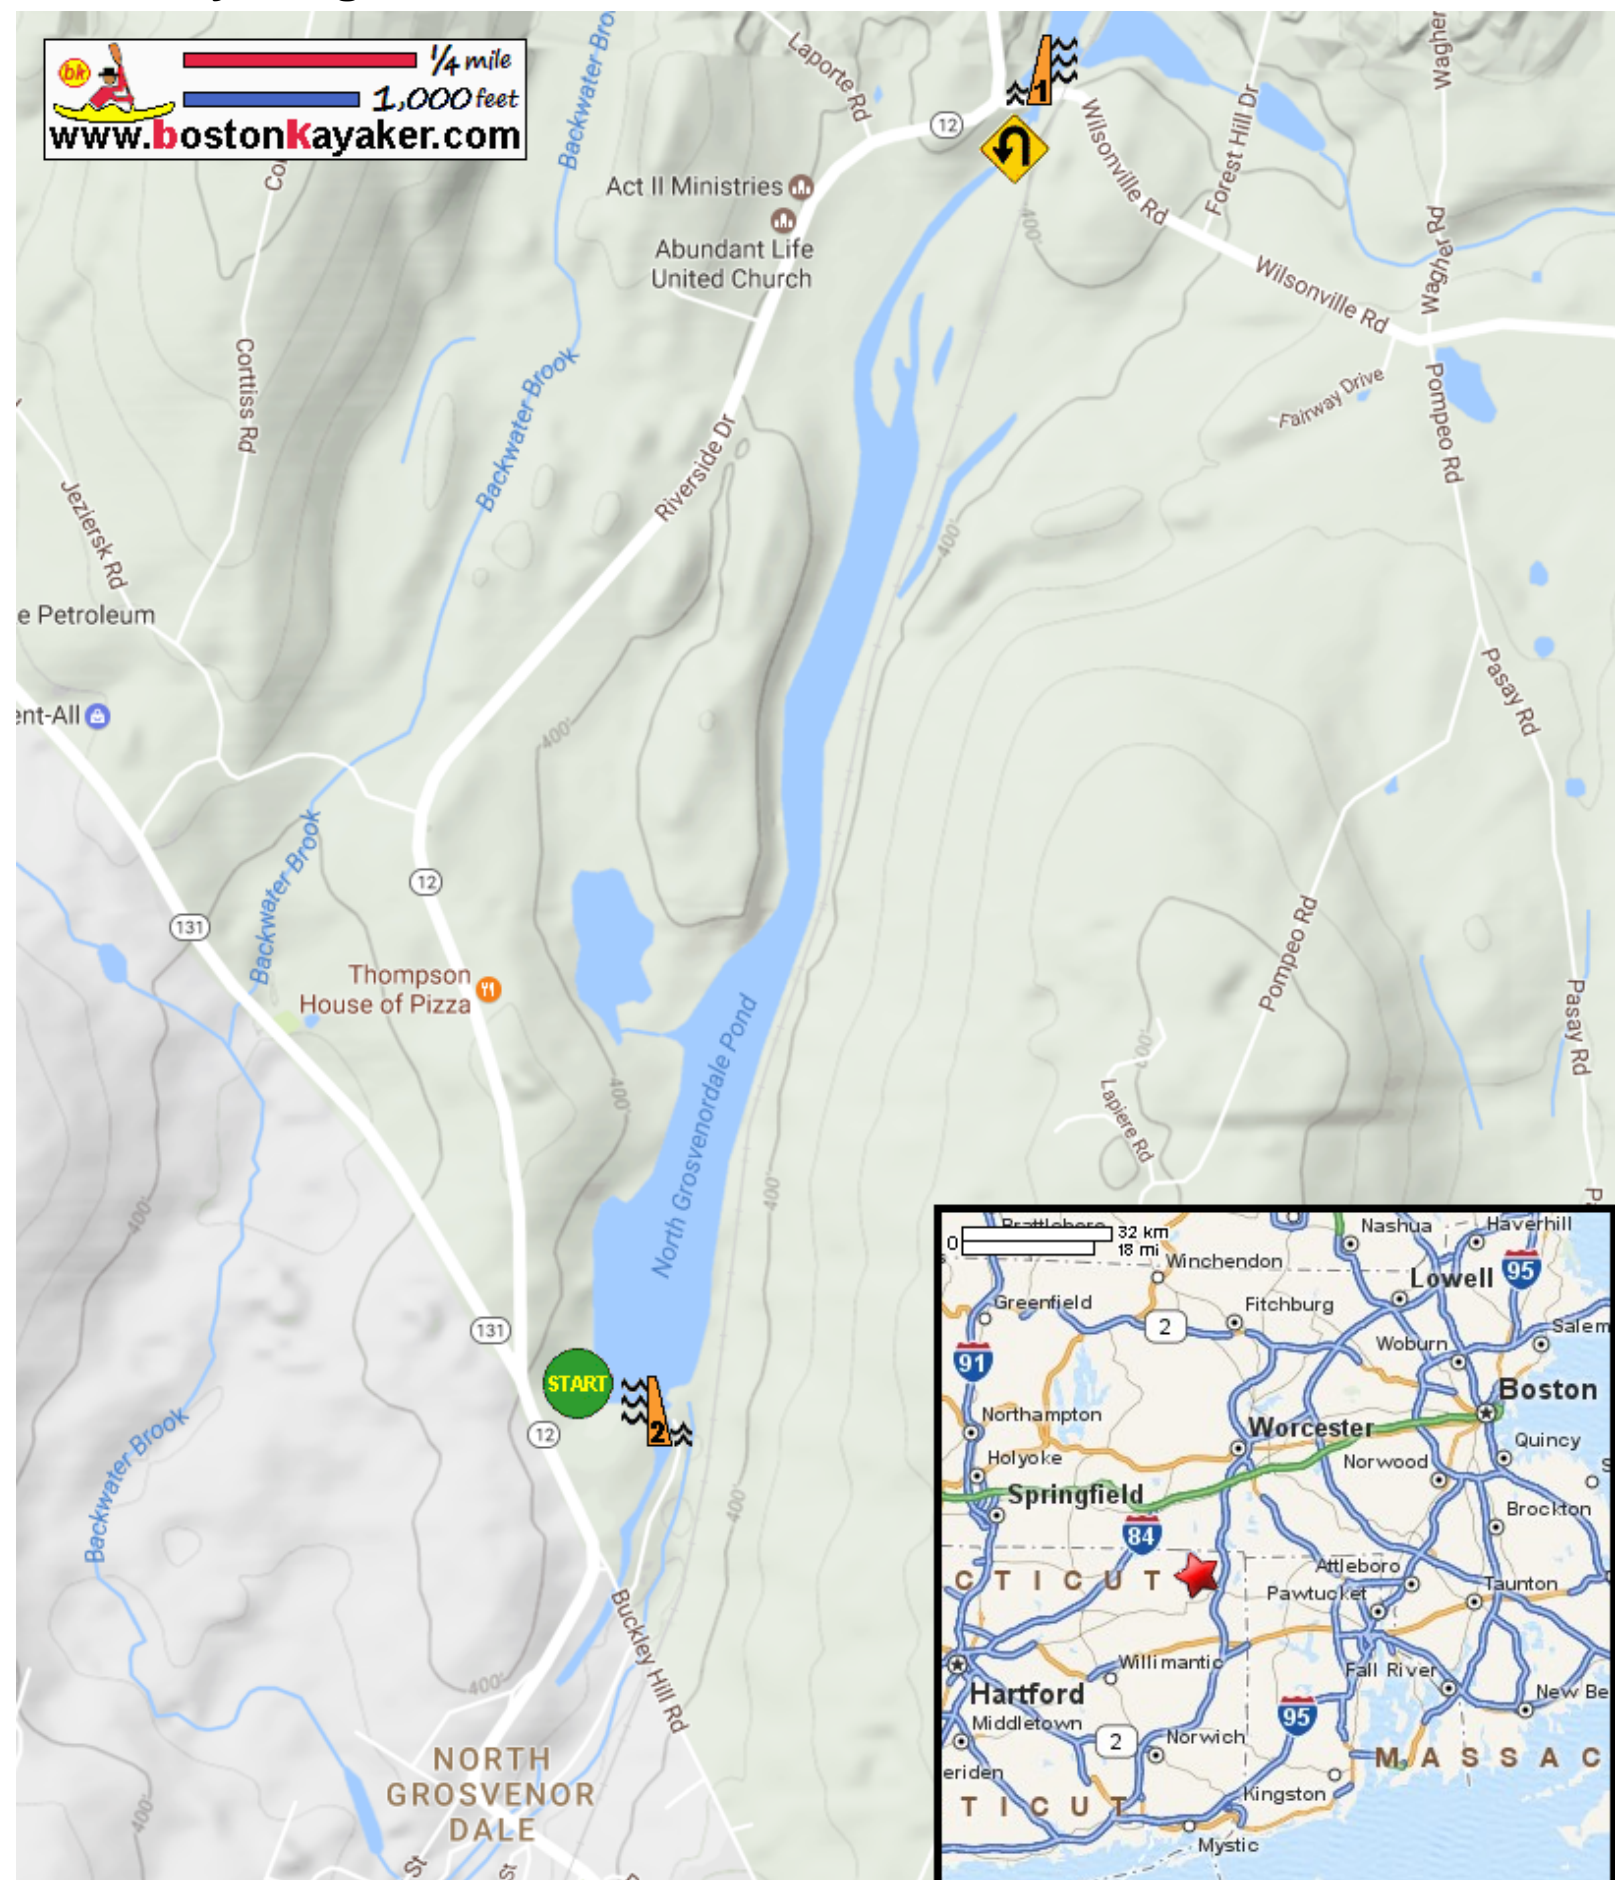

Kayaking on North Grosvenordale Pond - in North Grosvenordale CT

▬ 1/4 mile
▬ 1,000 feet
www.bostonkayaker.com

 Put in at Riverside Drive / Route 12 in North Grosvenordale CT.

 Paddle up to north end of North Grosvenordale Pond and return.

 Estimated round trip distance = 3 miles

 Langers Pond Dam

 North Grosvenordale Pond Dam