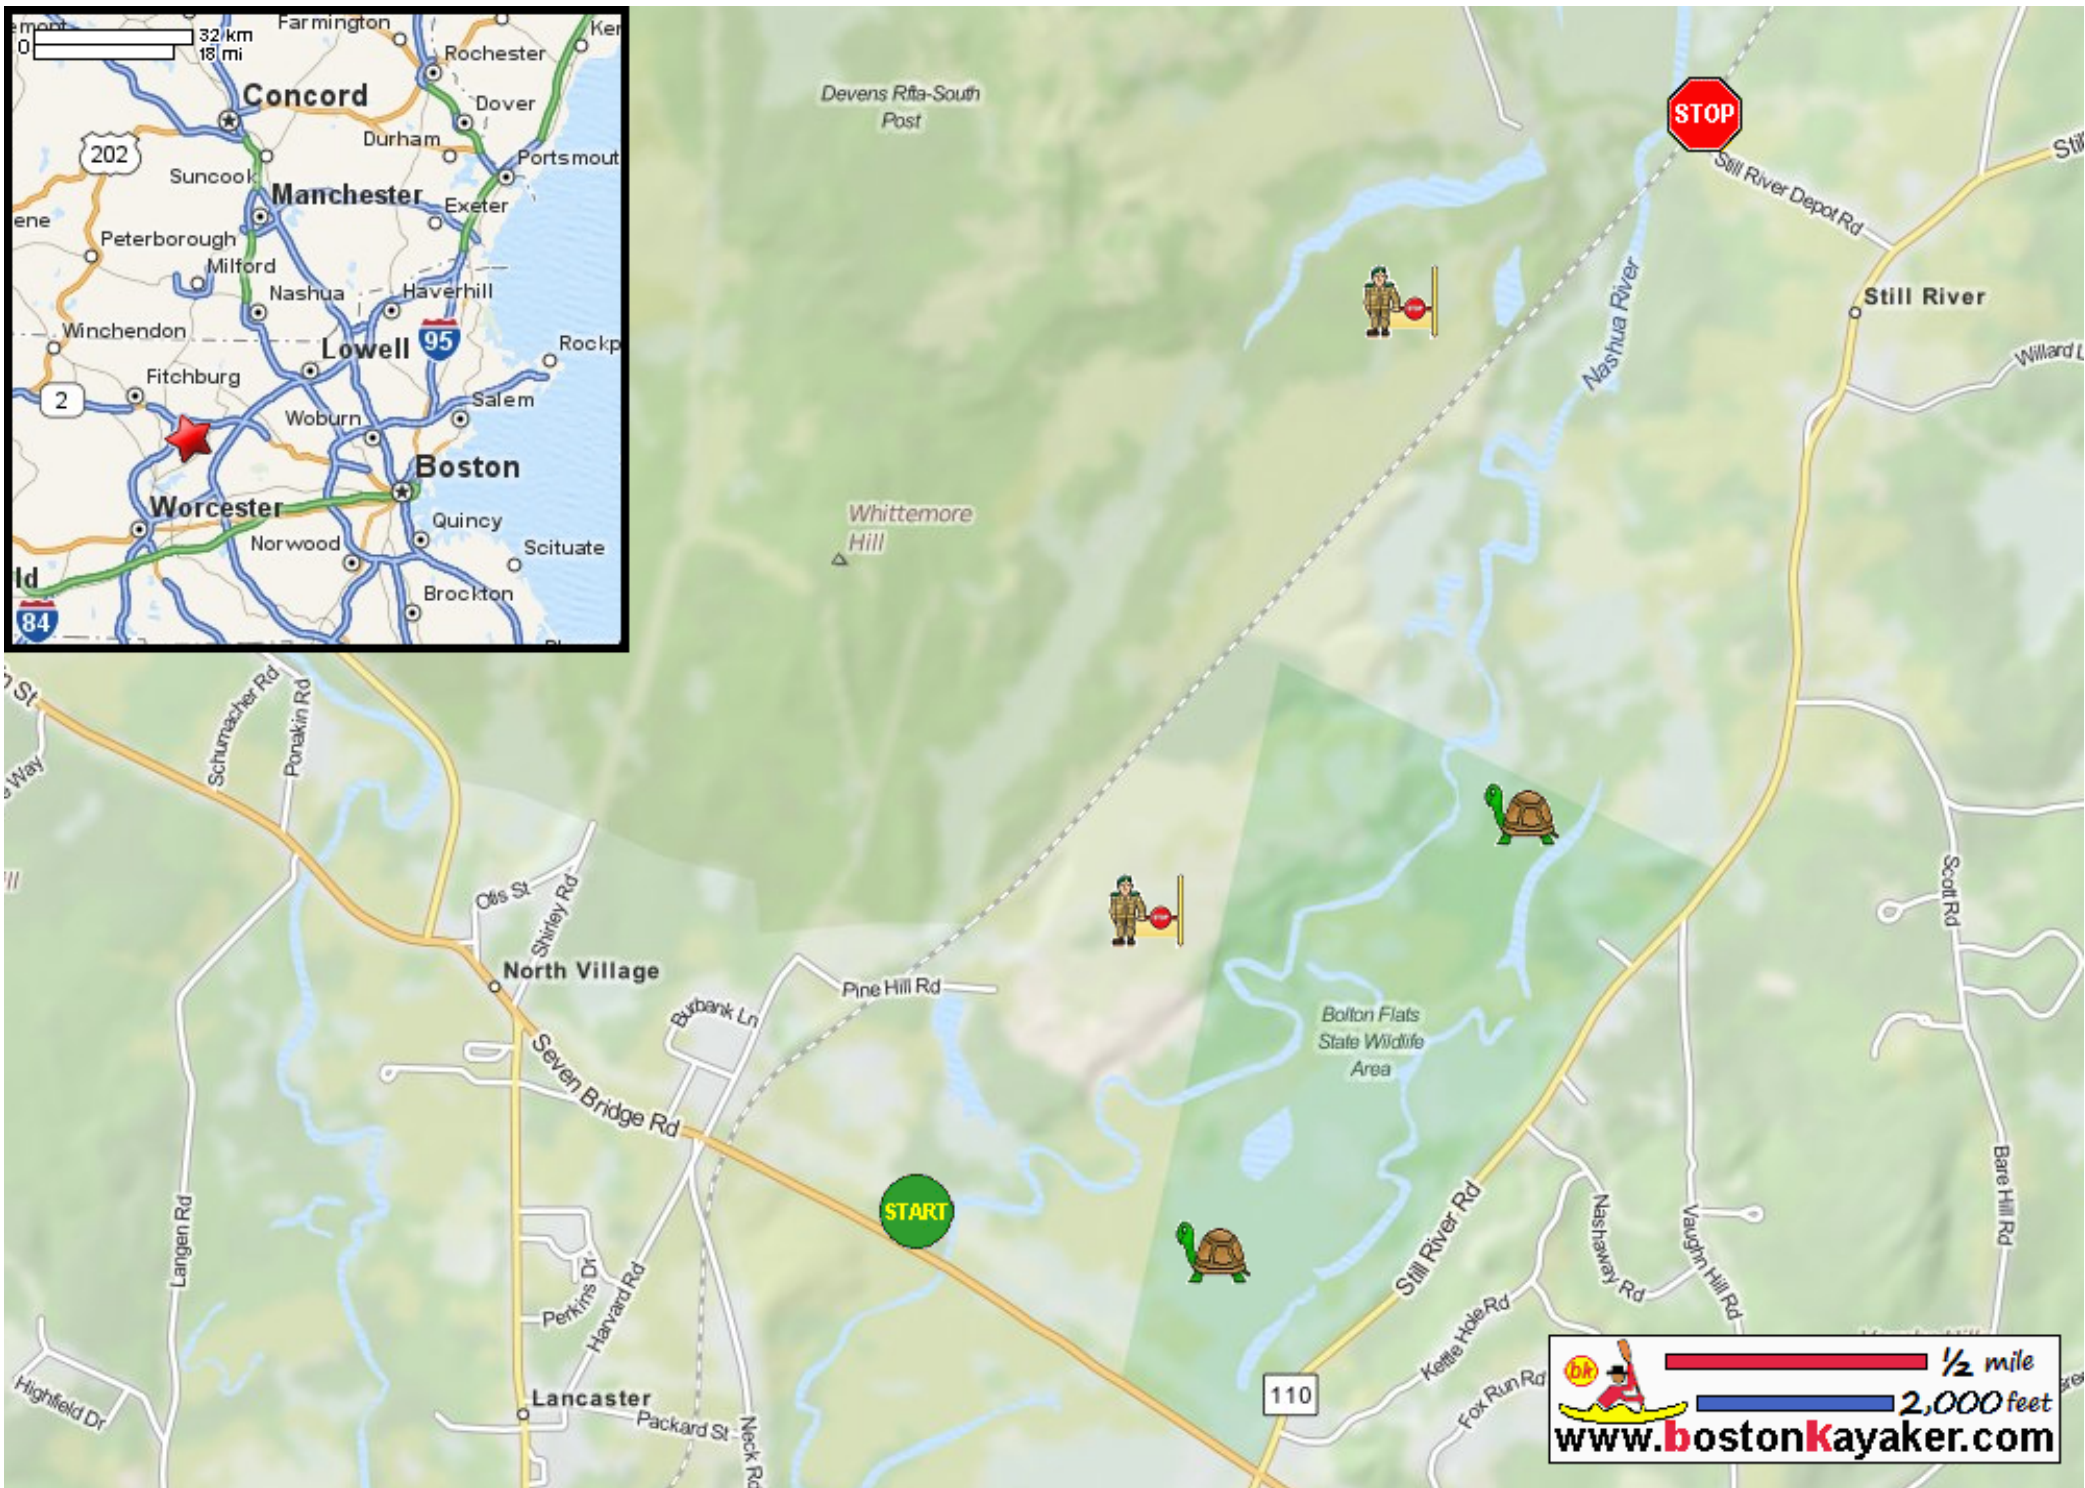

# Kayaking on Nashua River - from Route 117 in Lancaster MA to Still River MA

Put in at Seven Bridge Road / Route 117 in Lancaster MA.

Take out at Still River Depot Road in Still River MA.

Estimated distance = 4+ miles

Bolton Flats Wildlife Area

No landing on west bank. Military reservation.