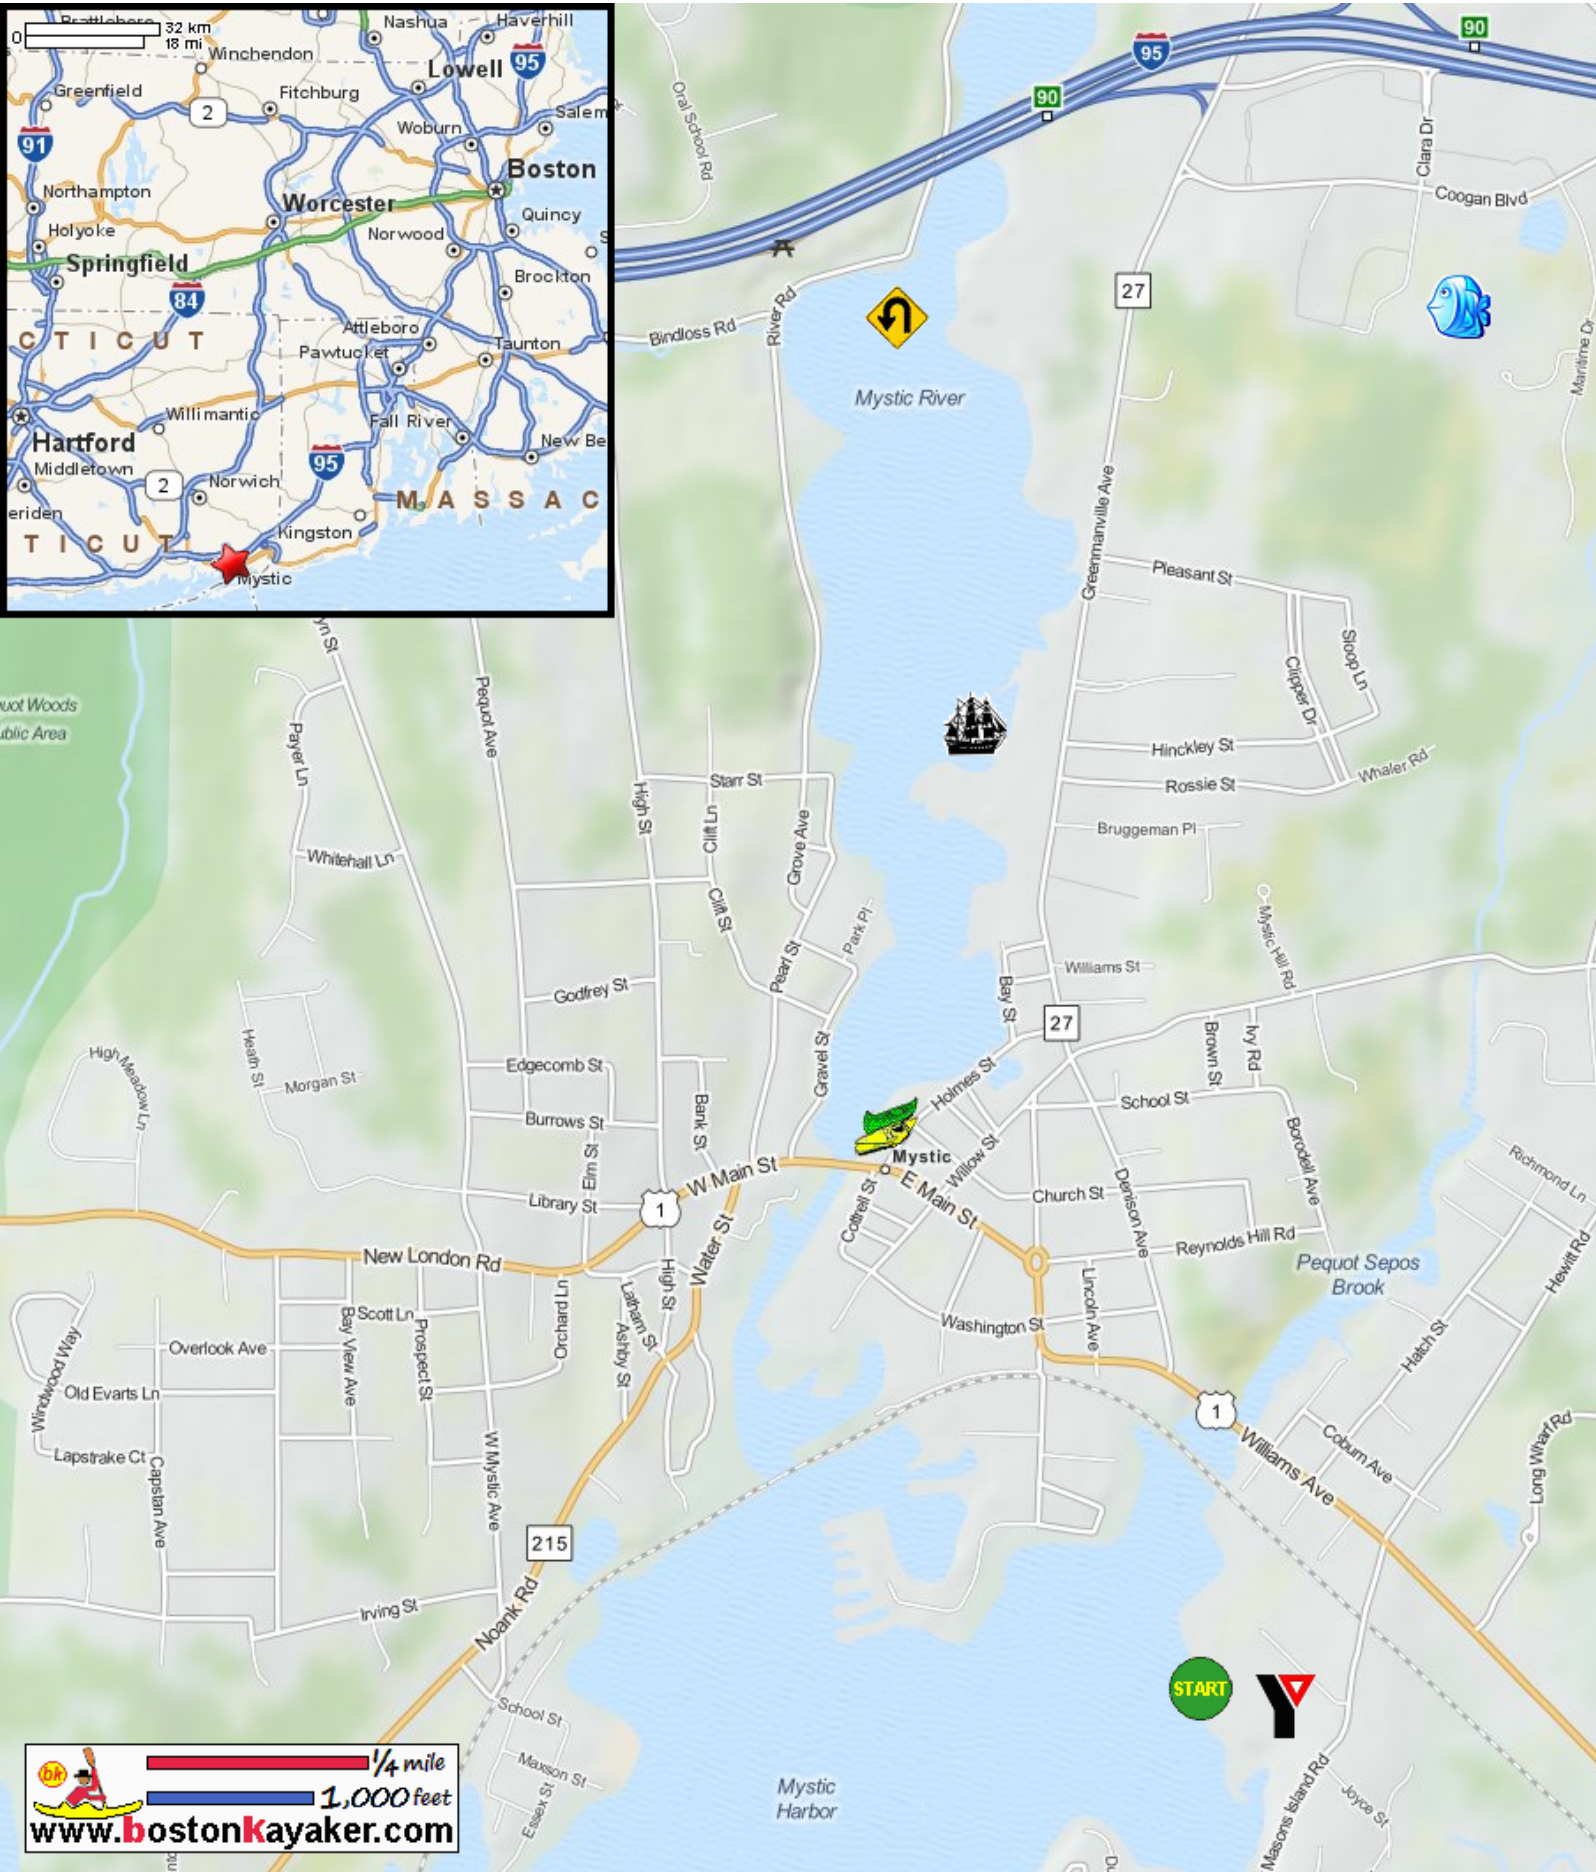

Kayaking on Mystic River - in Mystic CT

  1/4 mile
1,000 feet
www.bostonkayaker.com

 Put in at Williams Beach on Harry Austin Drive in Mystic CT.

 Paddle up the Mystic River and return.

 Estimated distance = 4+ miles

 Mystic Seaport Maritime Museum

 "Mystic" from Algonquin meaning "great tidal river".

 Mystic Aquarium

 YMCA

 Mystic River Kayak rentals