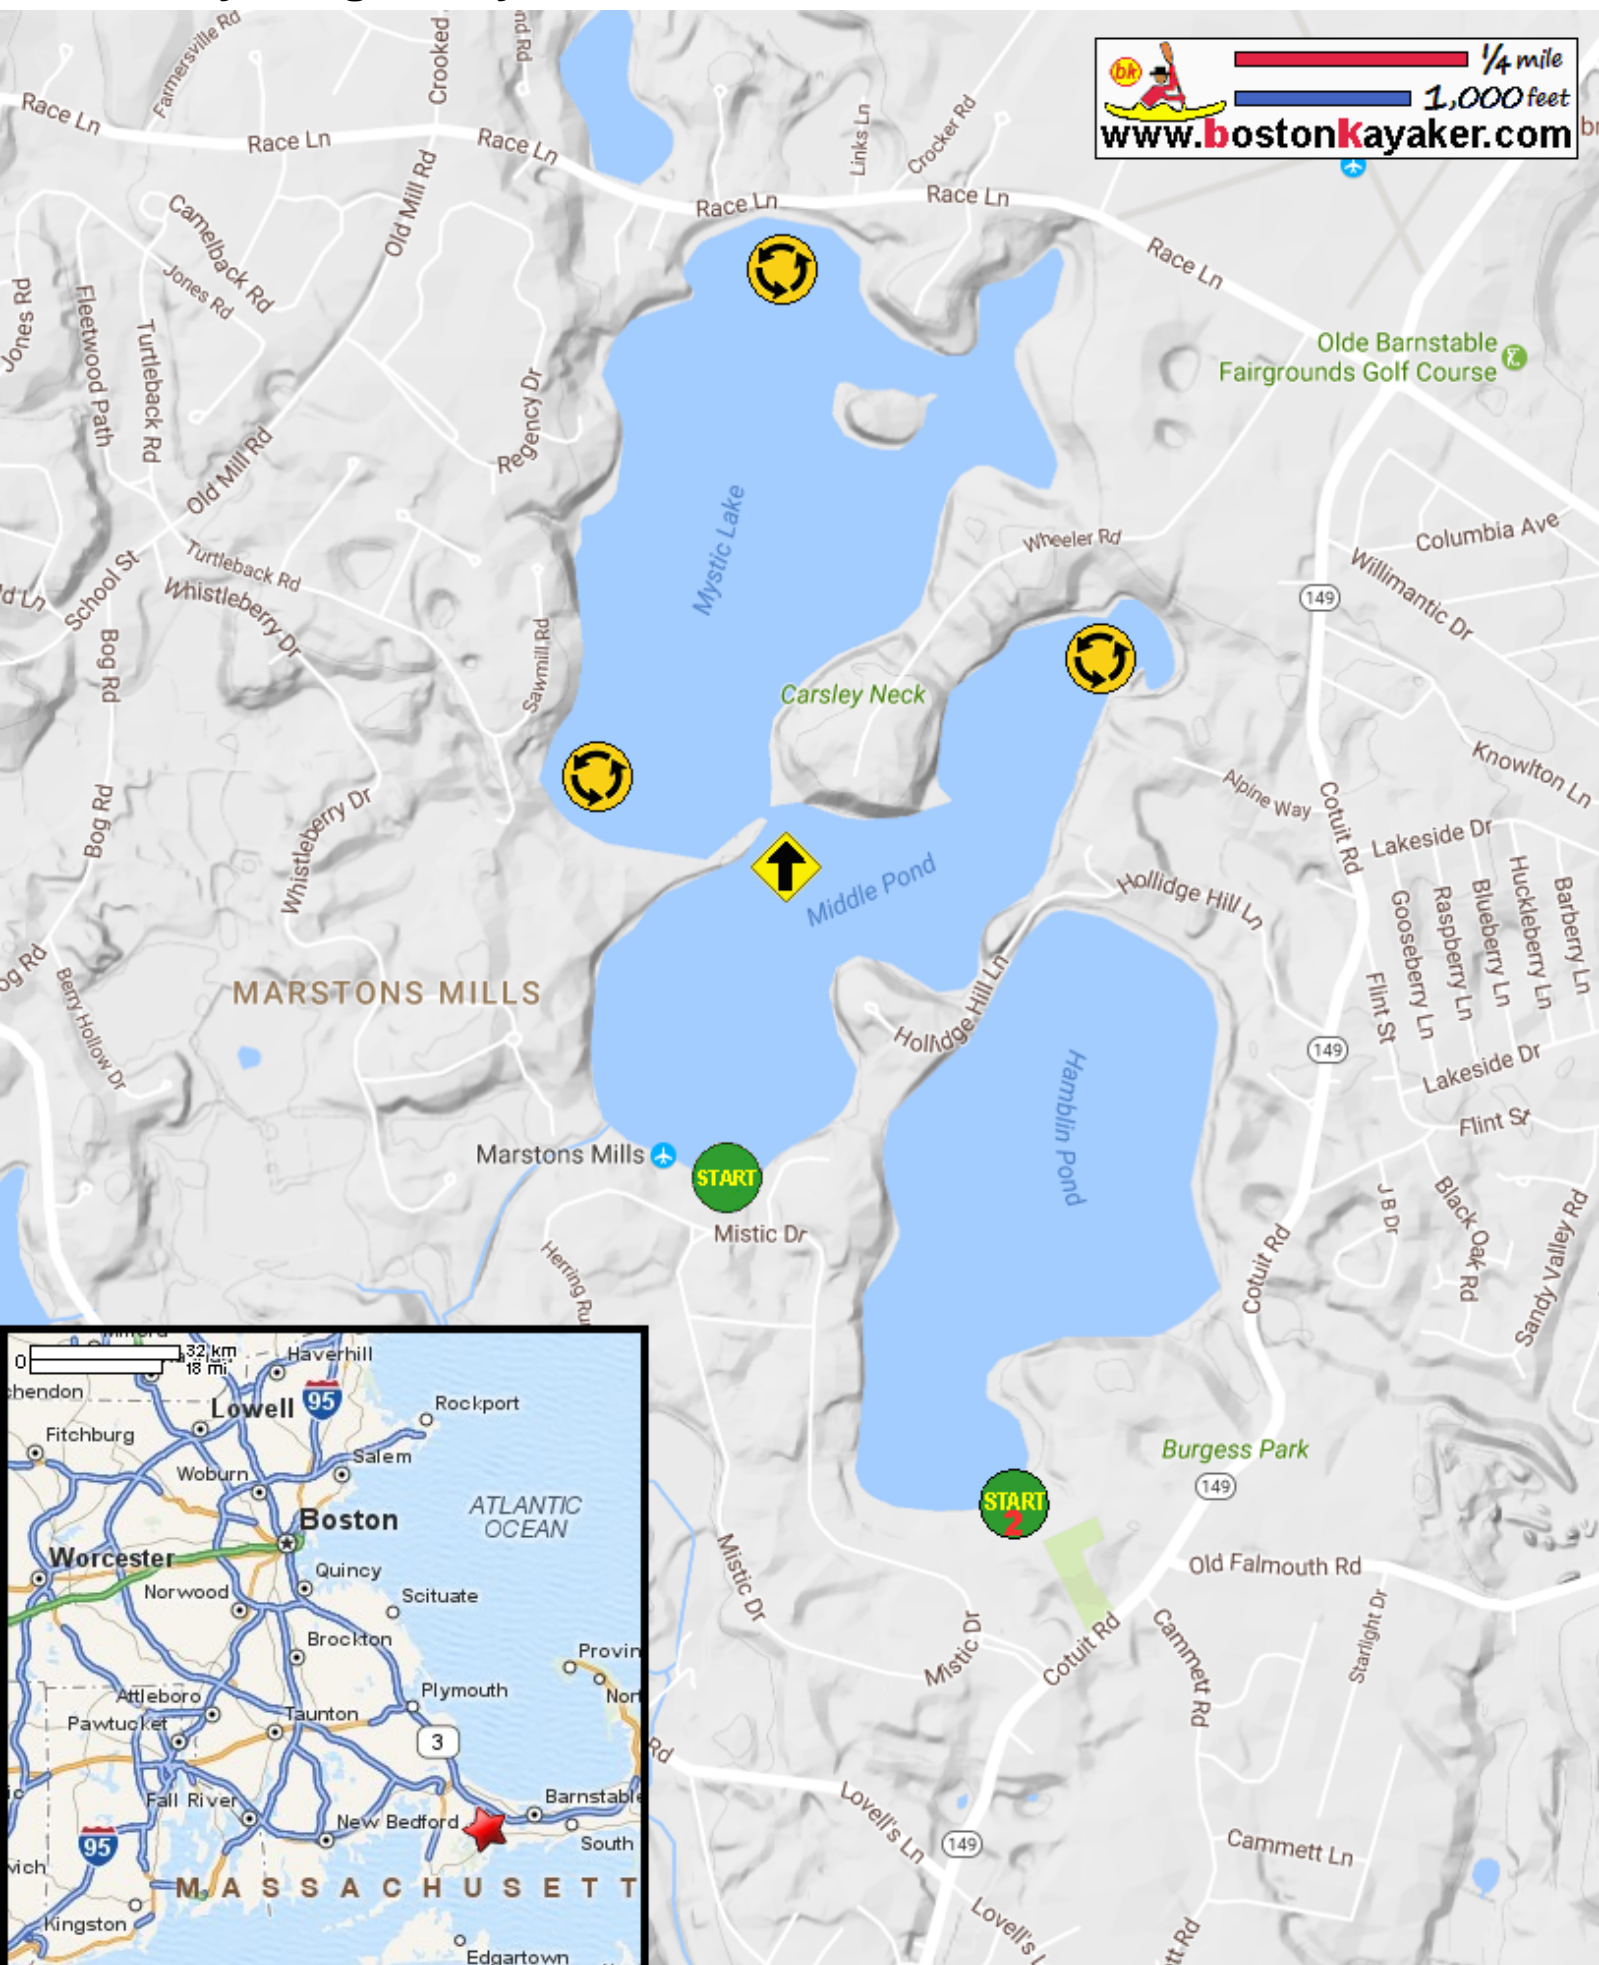

# Kayaking on Mystic Lake and Middle Pond - in Martons Mills MA

www.bostonkayaker.com

1/4 mile  
1,000 feet

- Put in at Mistic Drive in Marston's Mills MA.
- Paddle around Middle Pond and Mystic Lake via channel.
- Estimated round trip distance = 1.7+ miles
- Put in at Cotuit Road for a side trip on Hamblin Pond.