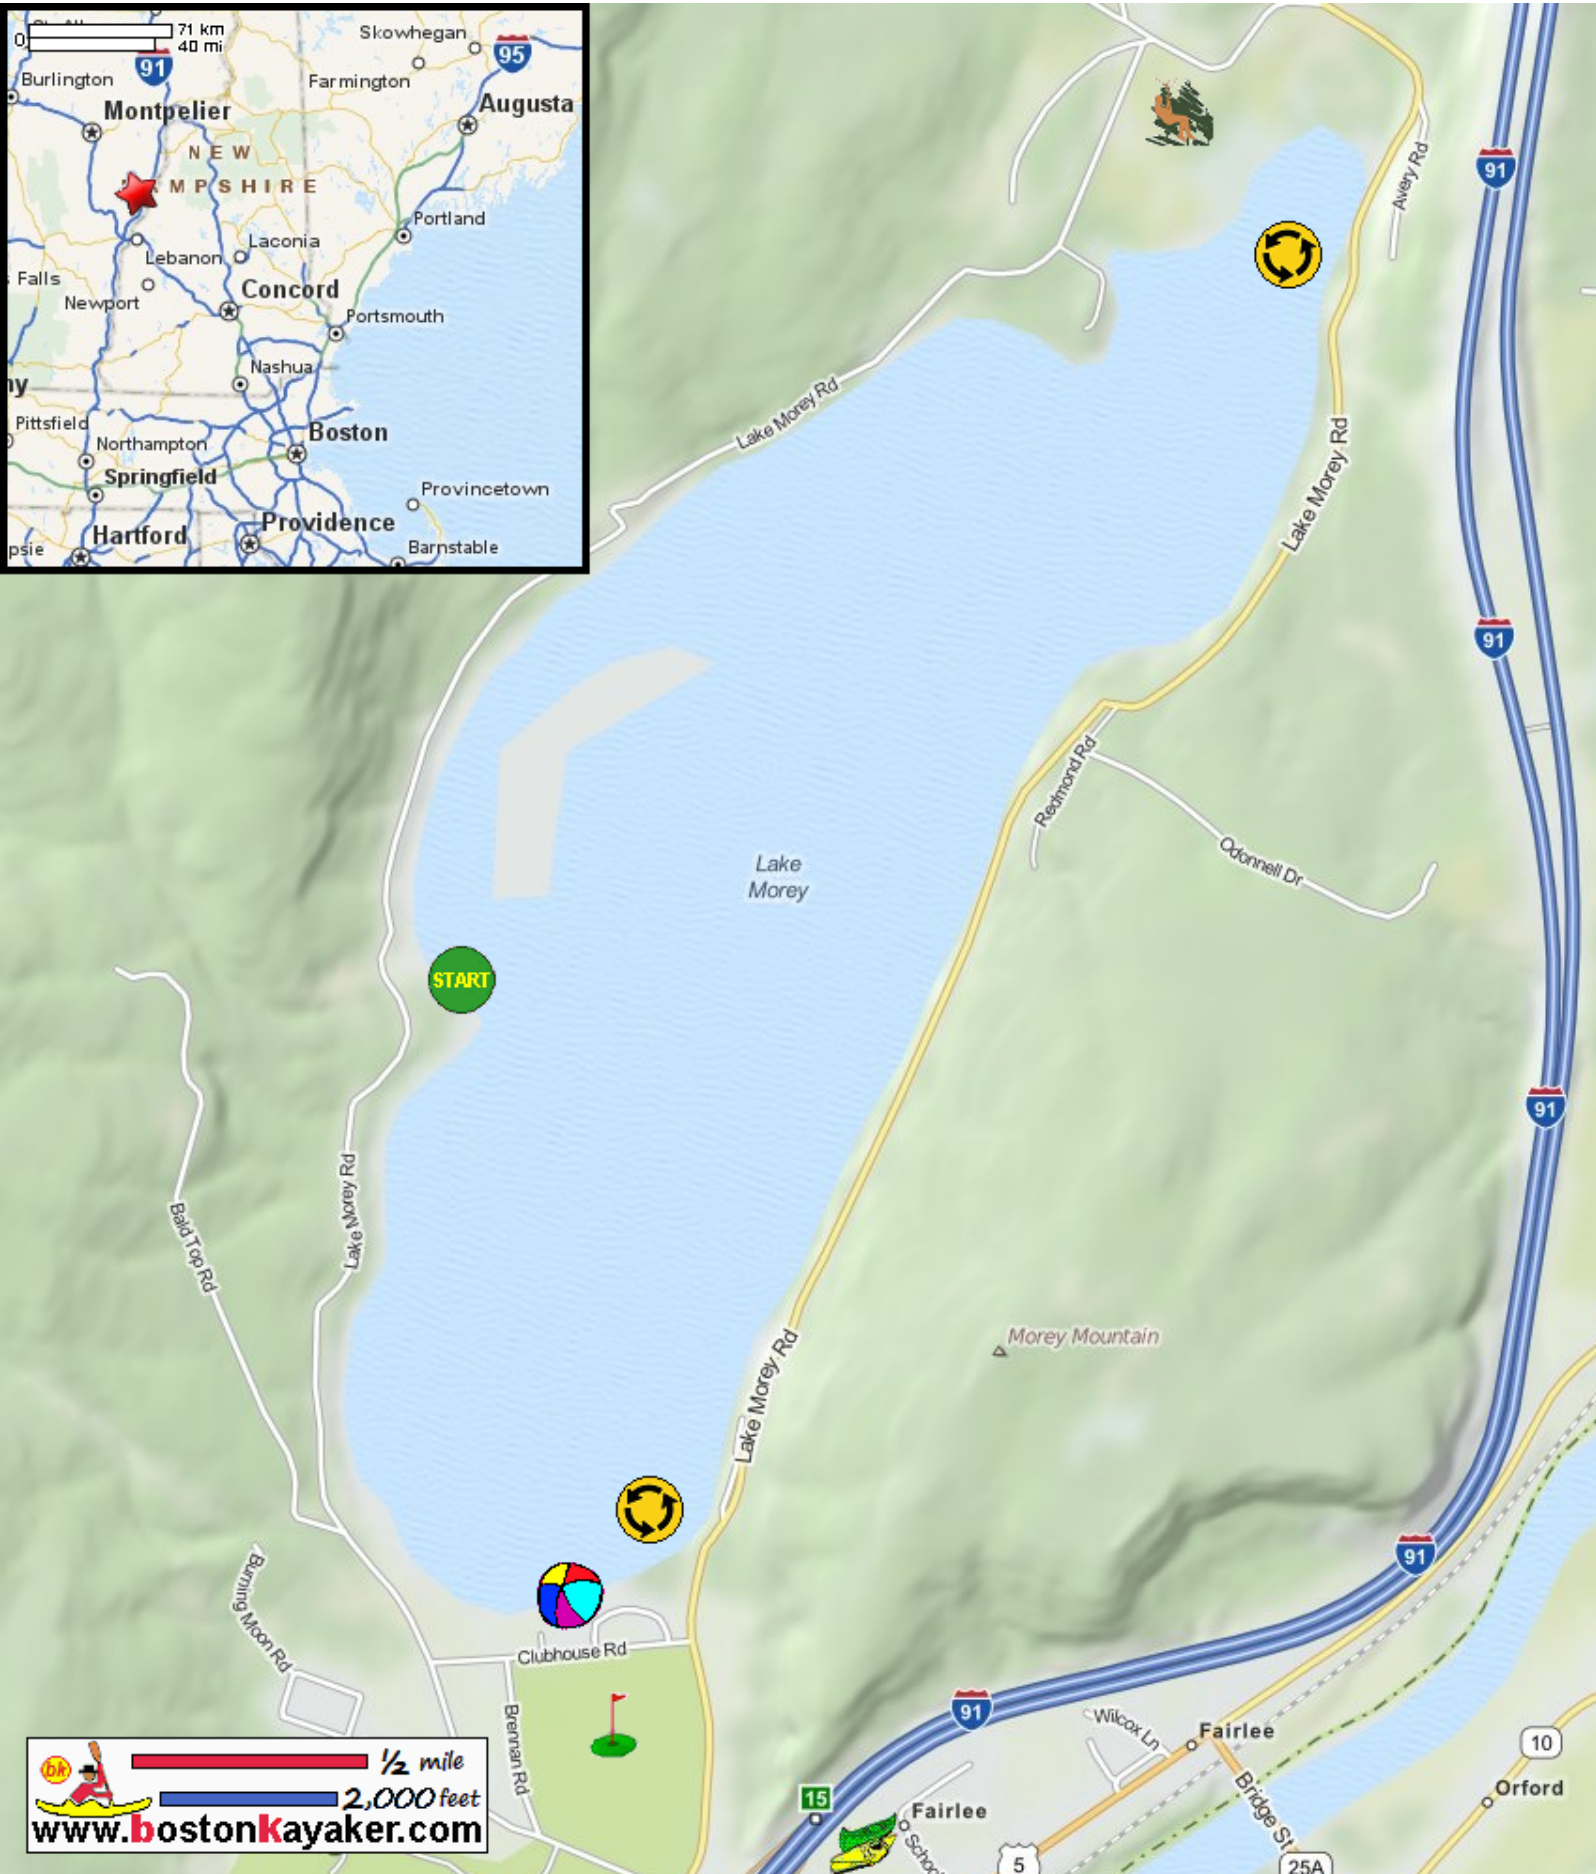

Kayaking on Lake Morey - in Fairlee VT

  1/2 mile
 2,000 feet
www.bostonkayaker.com

-  Put in at Lake Morey Road in Fairlee VT.
-  Paddle around Lake Morey and return.
-  Estimated round trip distance = 4+ miles
-  Public beach
-  Lake Morey Resort
-  Hulber Outdoor Center - ziplines and outfitter
-  Fairlee Marine kayak rentals