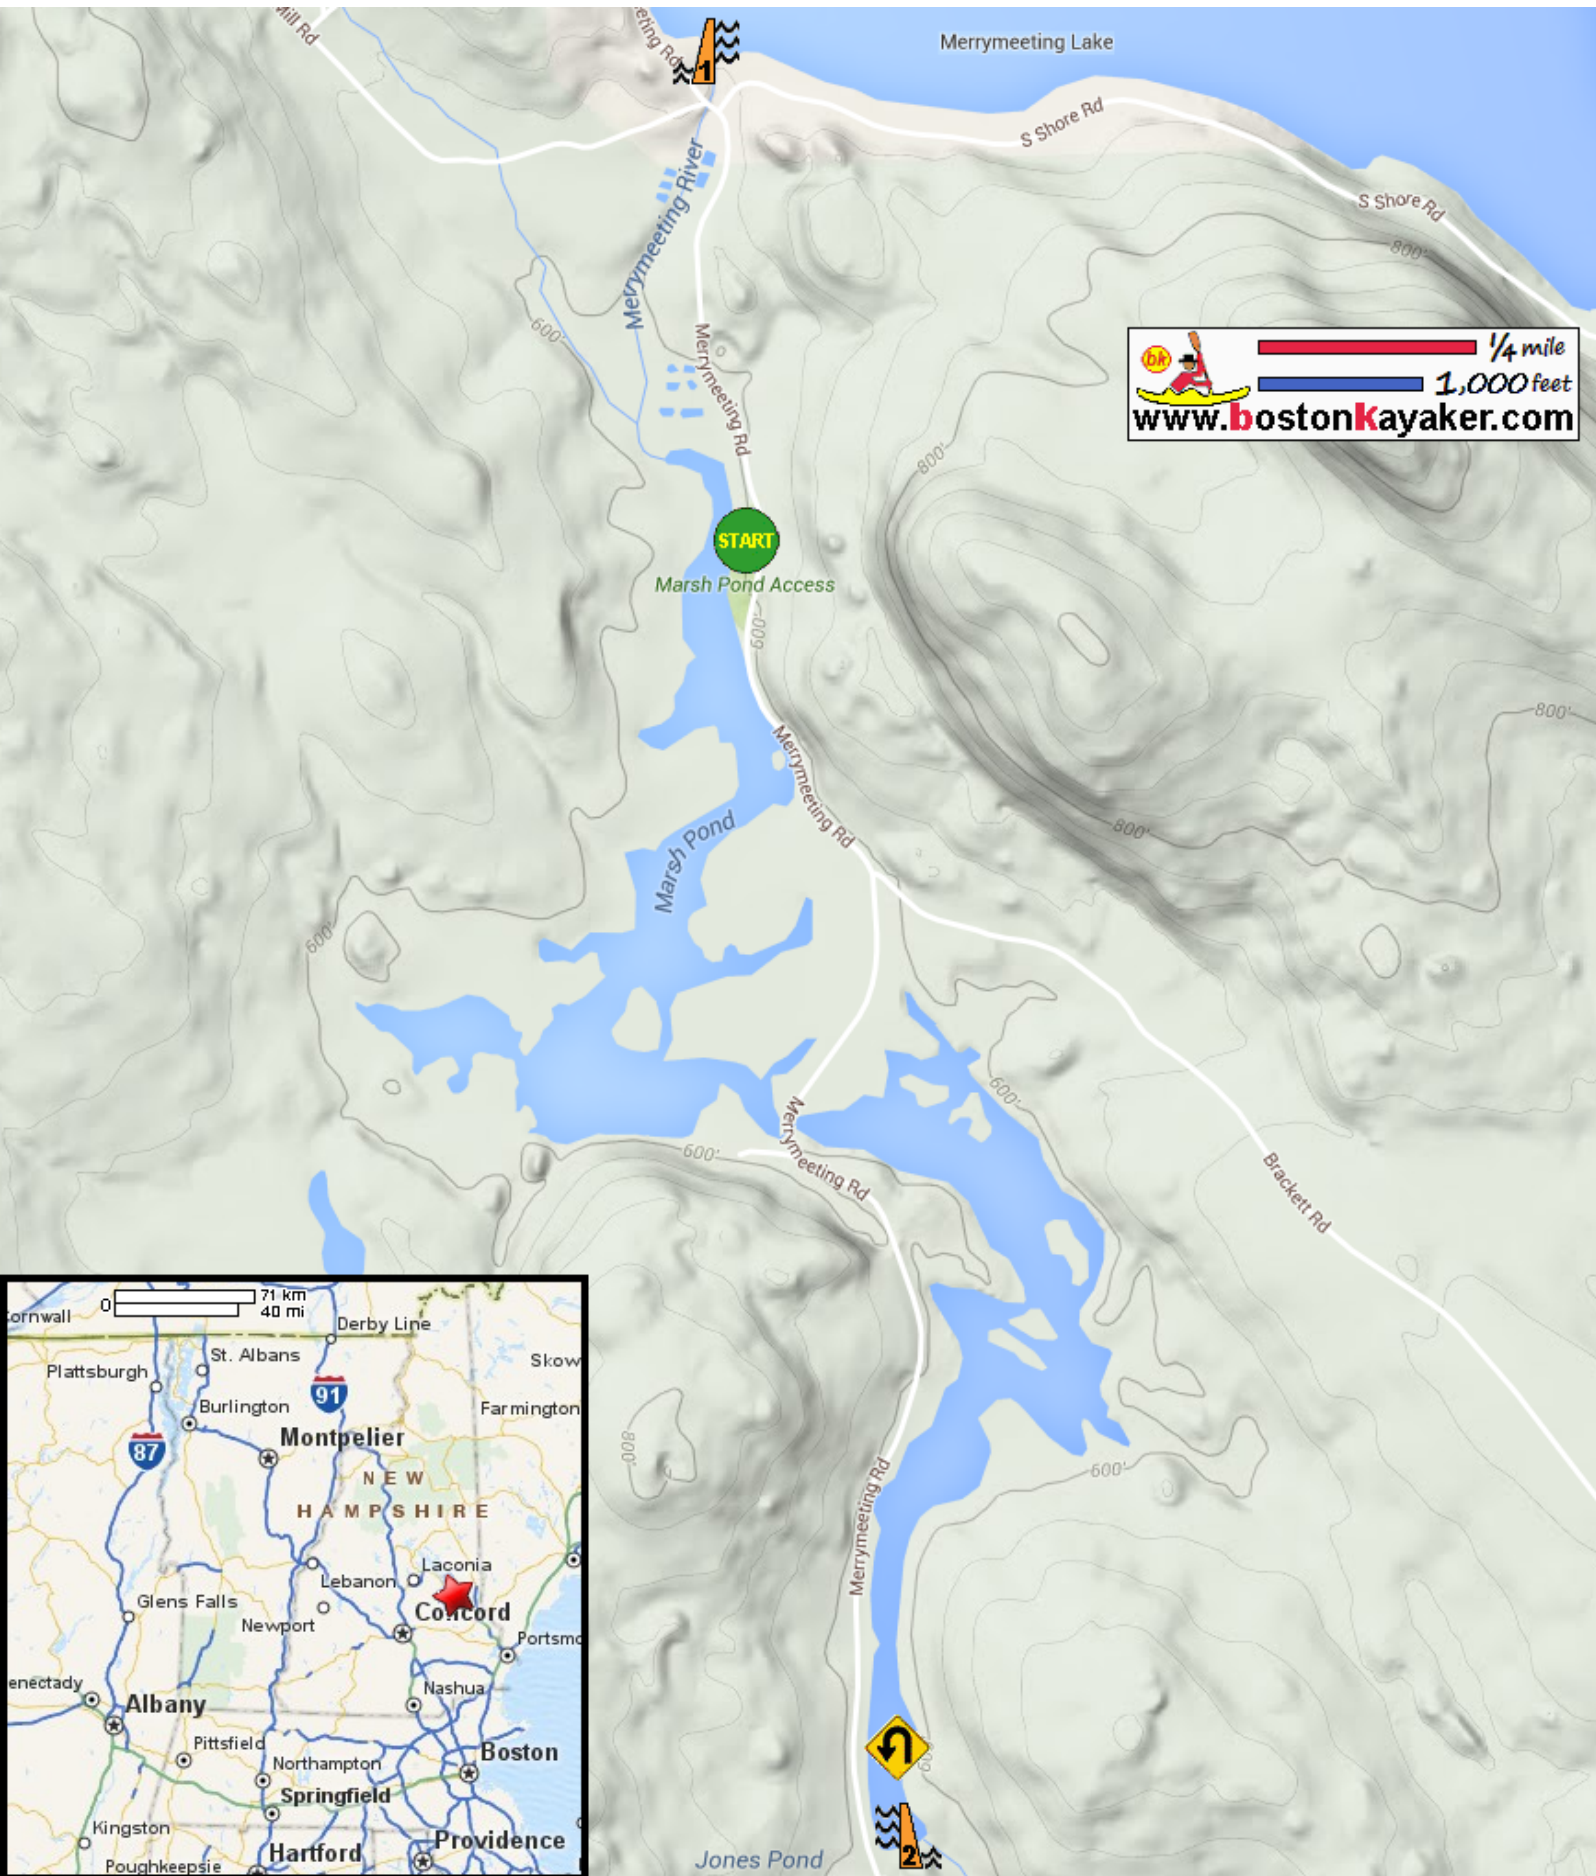

Kayaking on Merrymeeting Marsh Pond - in New Durham NH

 1/4 mile
 1,000 feet
www.bostonkayaker.com

-  Put in at Merrymeeting Road in New Durham NH.
-  Paddle to southern end of Merrymeeting Marsh Pond and return.
-  Merrymeeting Lake Dam
-  New Durham Dam
-  Estimated round trip distance = 3+ miles