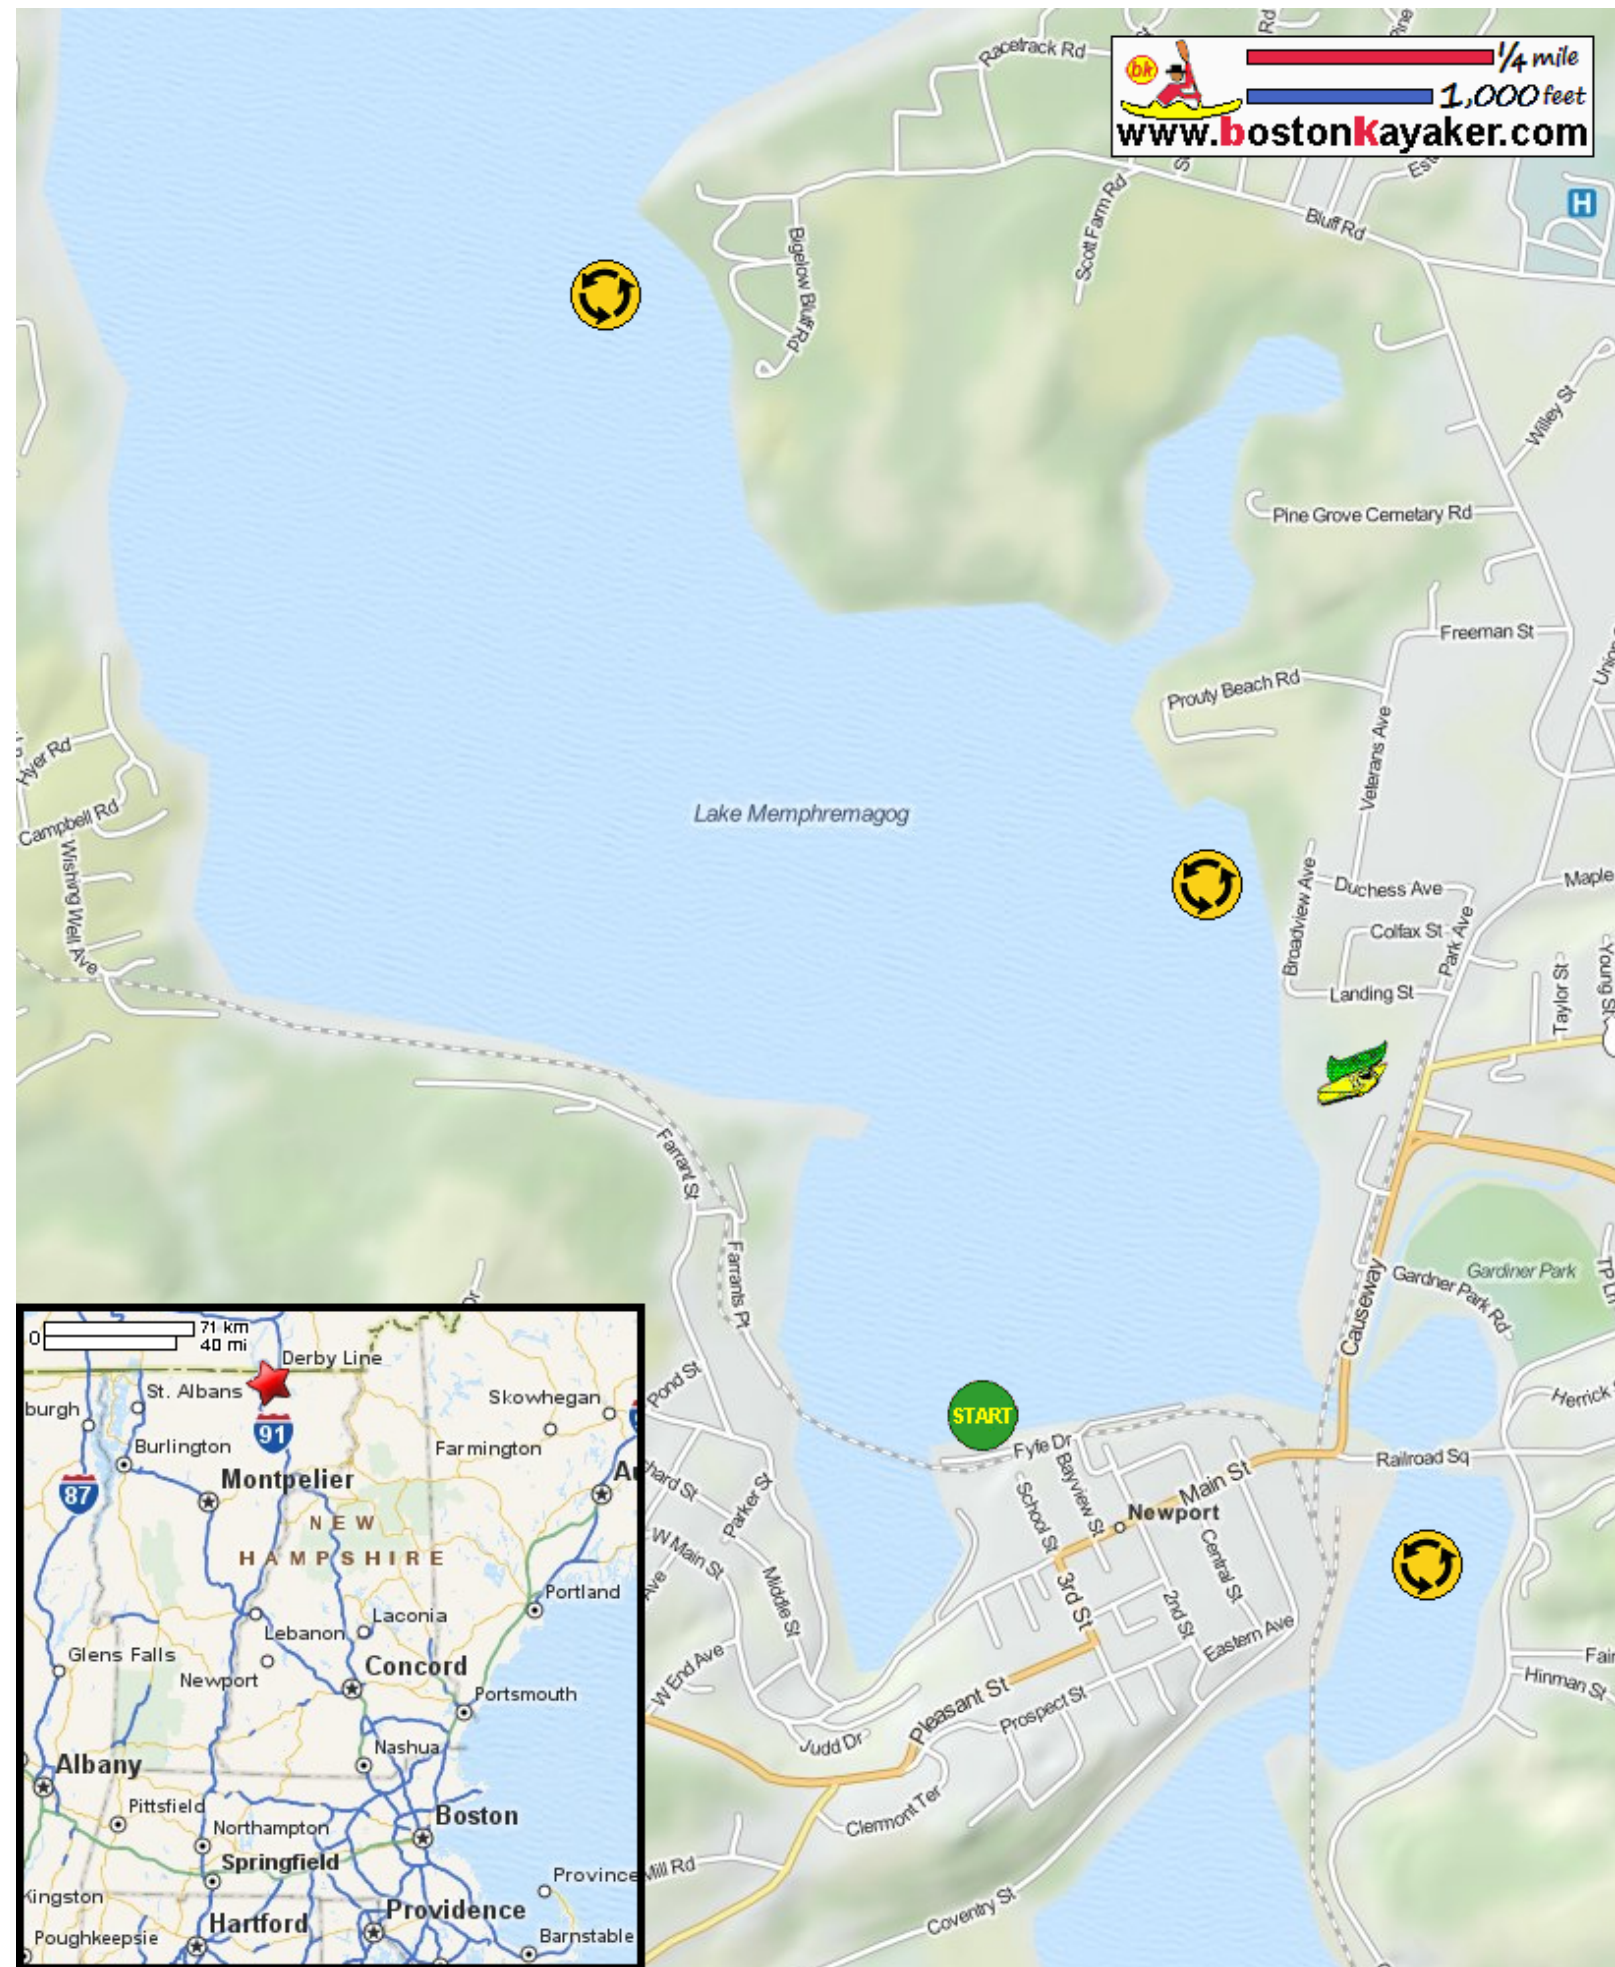

Kayaking on Lake Memphremagog - in Newport VT

1/4 mile
1,000 feet
www.bostonkayaker.com

-  Put in at Fyle Drive in Newport VT.
-  Paddle around south east of Lake Memphremagog and return.
-  Estimated round trip distance = 5+ miles
-  The Great Outdoors kayak rental