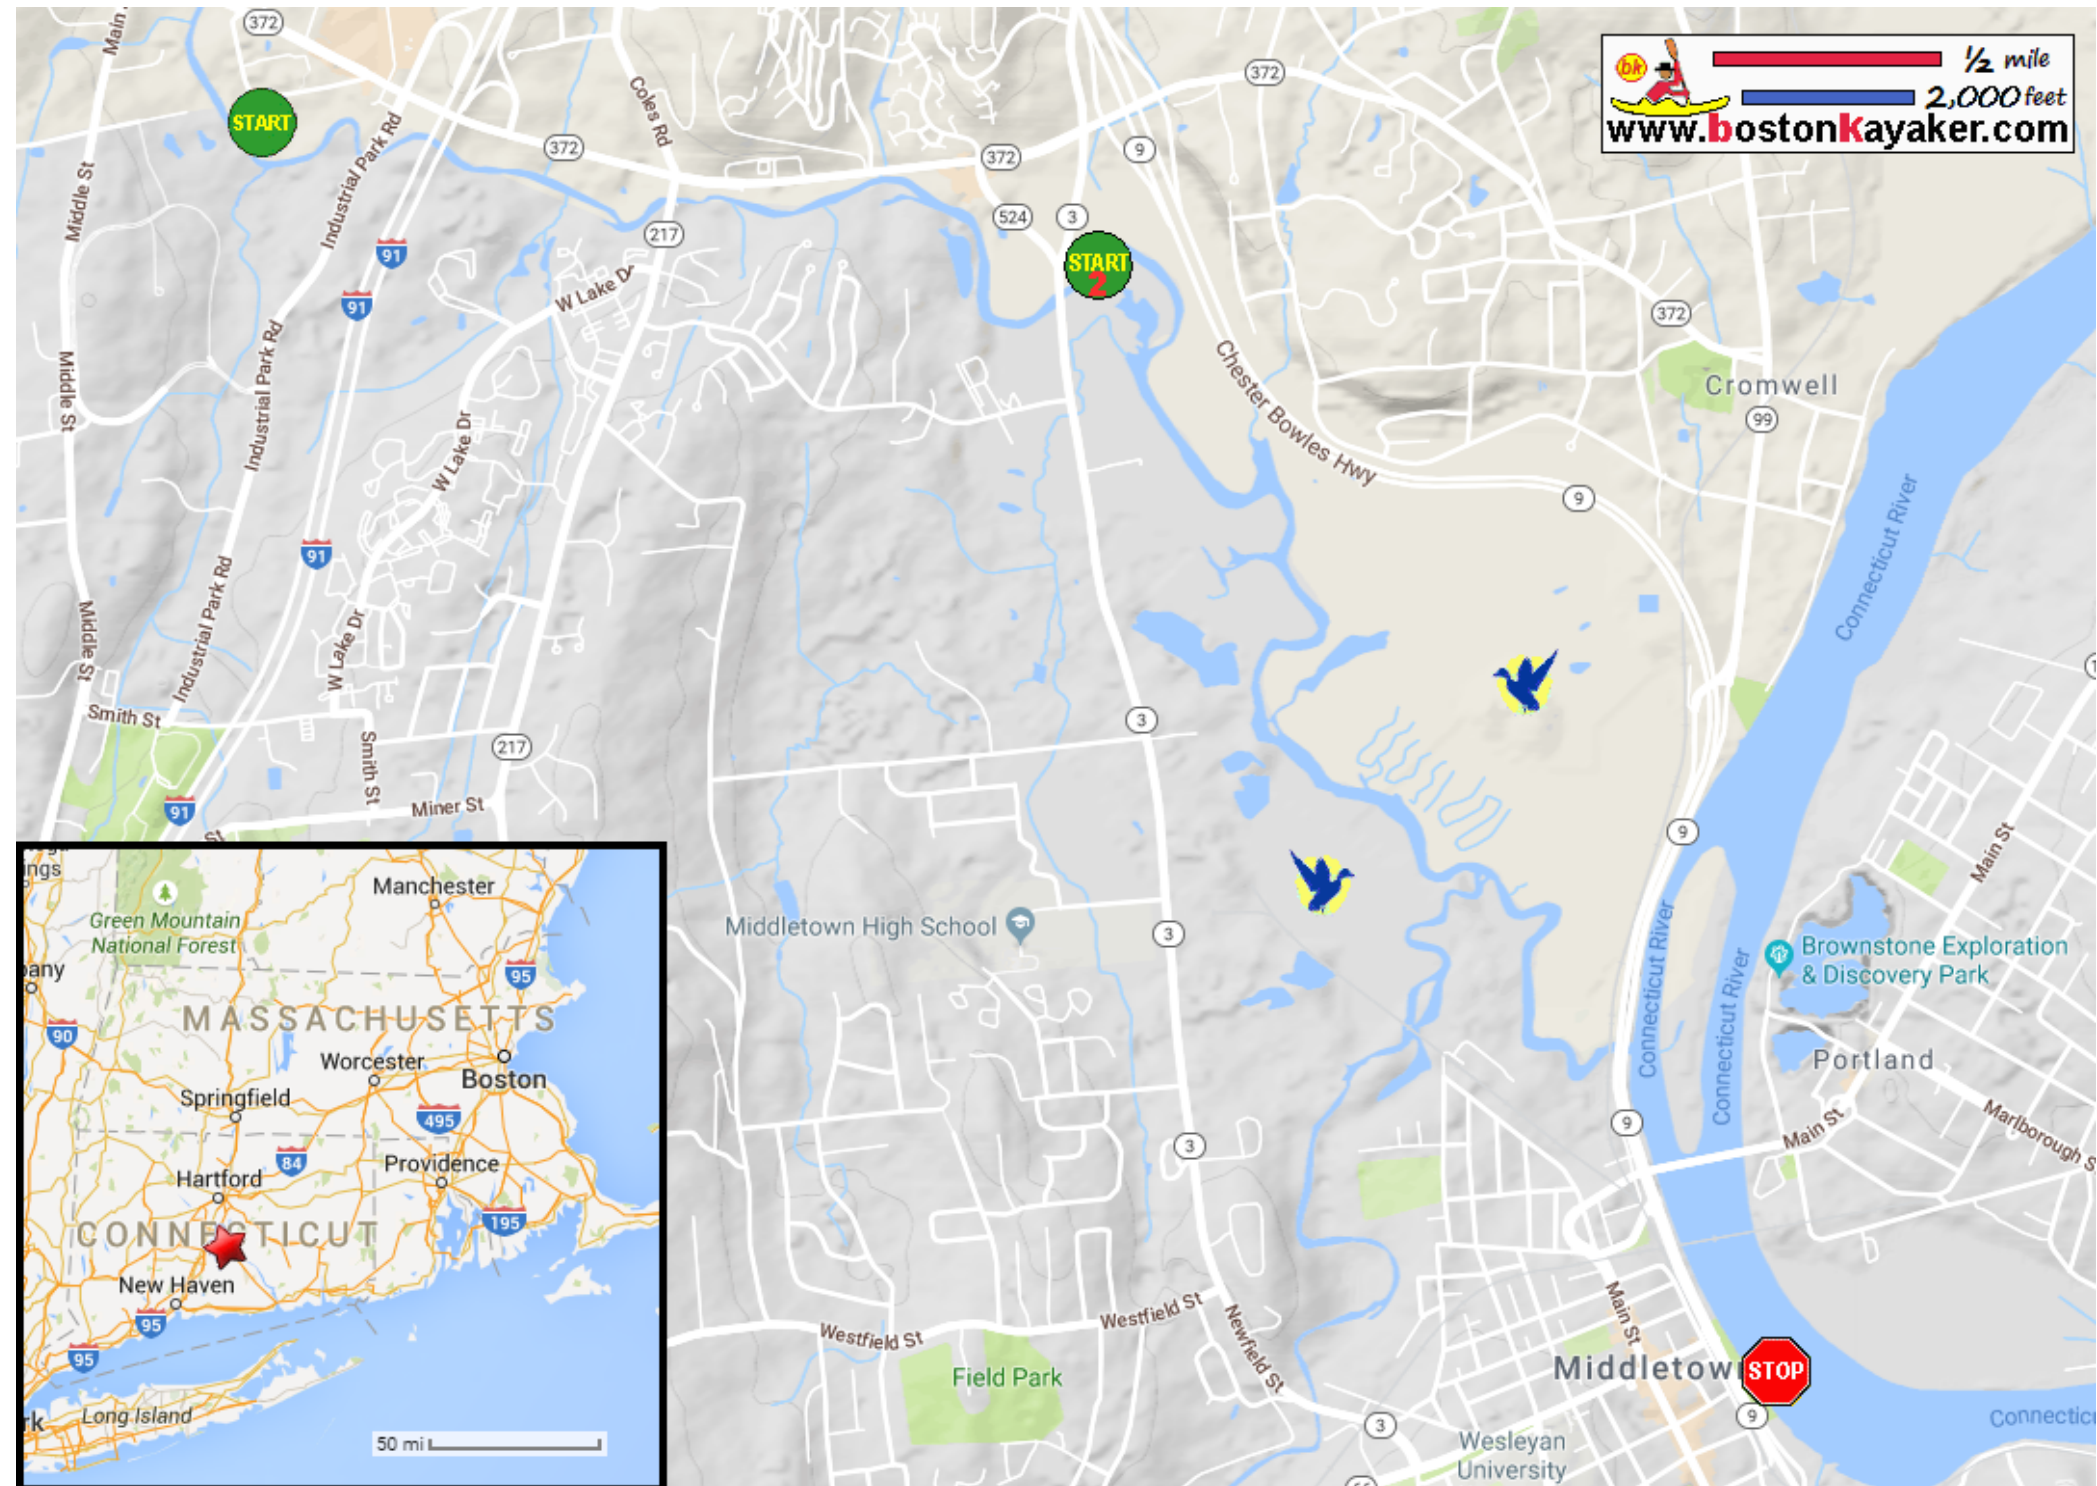

# Kayaking on Mattabeset River - from Cromwell CT to Middletown CT

www.bostonkayaker.com

1/2 mile  
2,000 feet

Put in at Kirby Road in Cromwell CT.

Take out on CT River at Harbor Park in Middletown CT.

Estimated distance = 6+ miles

Cromwell Meadows State Wildlife Area

Alternate put in at Shunpike Road.

Best to start at high tide.