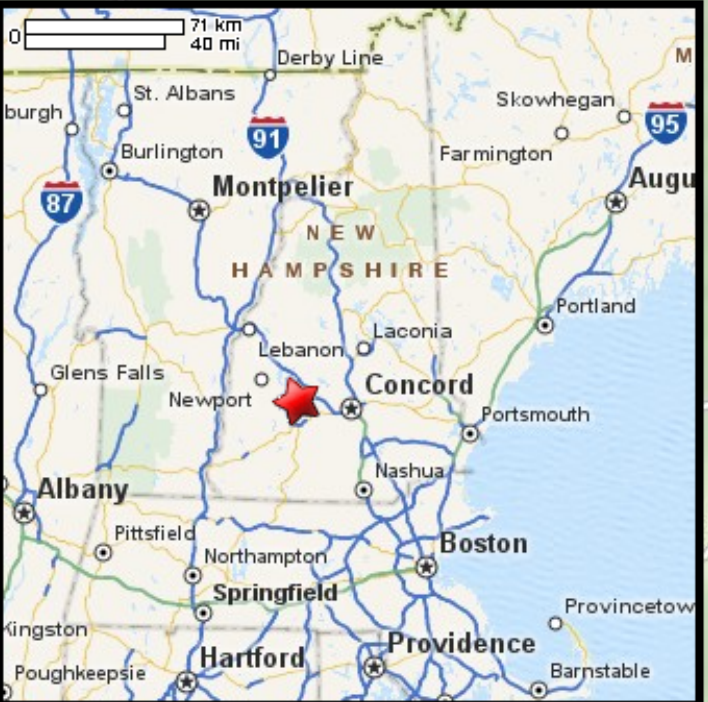

Kayaking on Lake Massasecum - in Bradford NH

www.bostonkayaker.com

- Put in at Massasecum Lake Road in Bradford NH.
- Paddle around lake and return.
- Estimated round trip distance = 2.5 miles
- Alternate put in at Route 114 boat ramp.
- French's Park rec area
- Lake Massasecum Campground