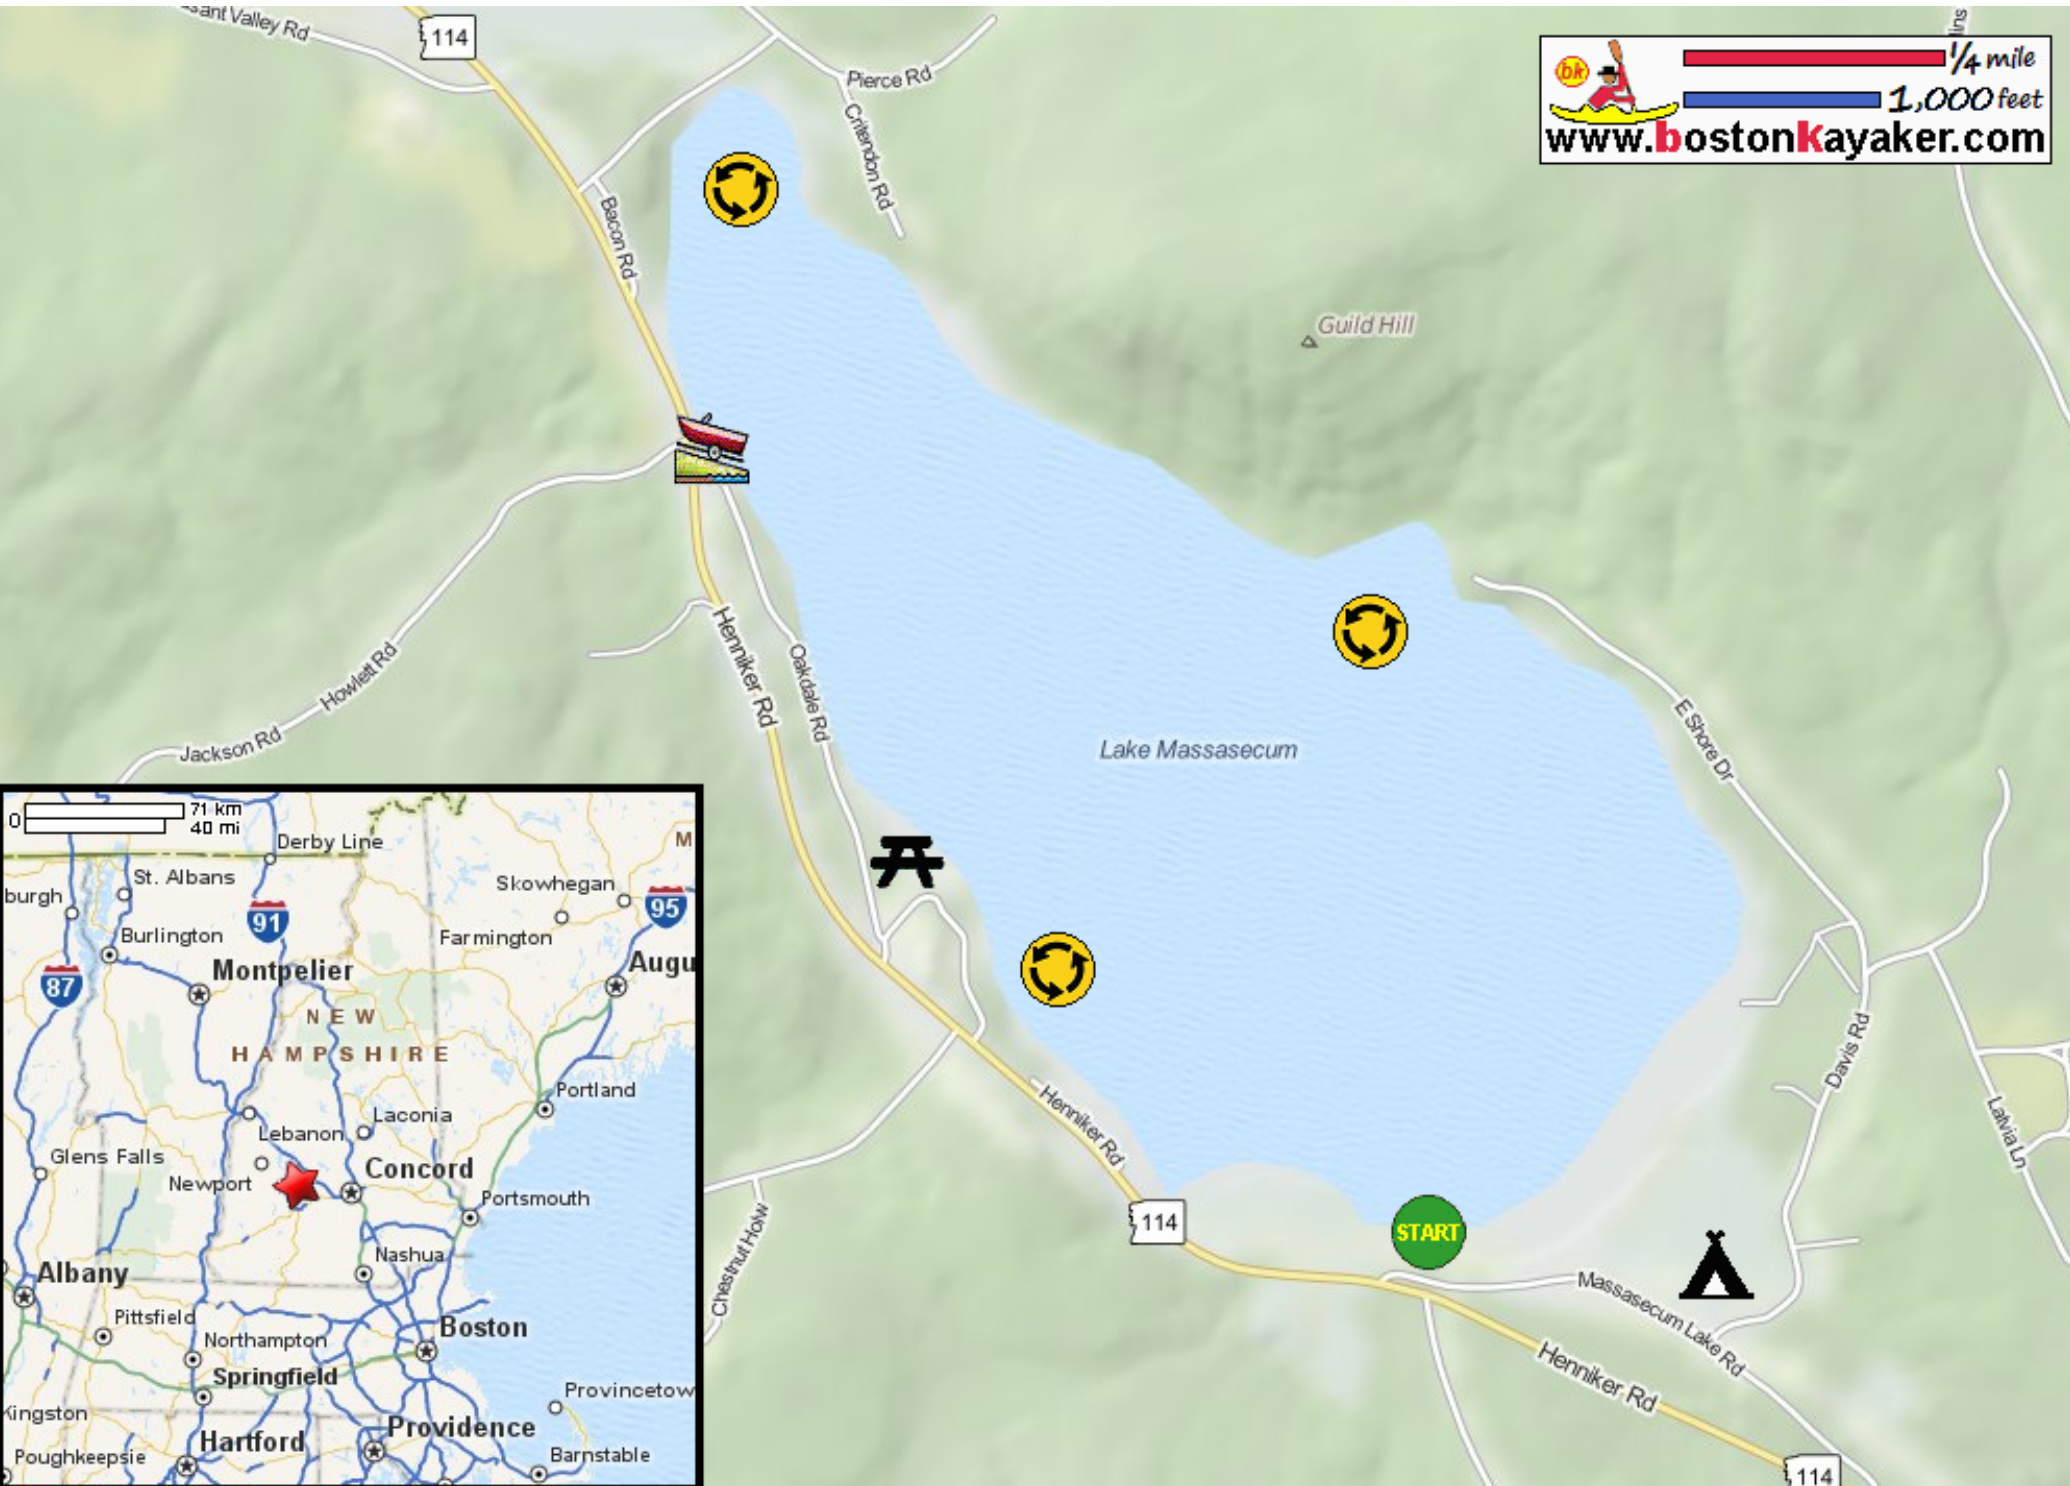

Kayaking on Lake Massasecum - in Bradford NH

www.bostonkayaker.com

- Put in at Massasecum Lake Road in Bradford NH.
- Paddle around lake and return.
- Estimated round trip distance = 2.5 miles
- Alternate put in at Route 114 boat ramp.
- French's Park rec area
- Lake Massasecum Campground