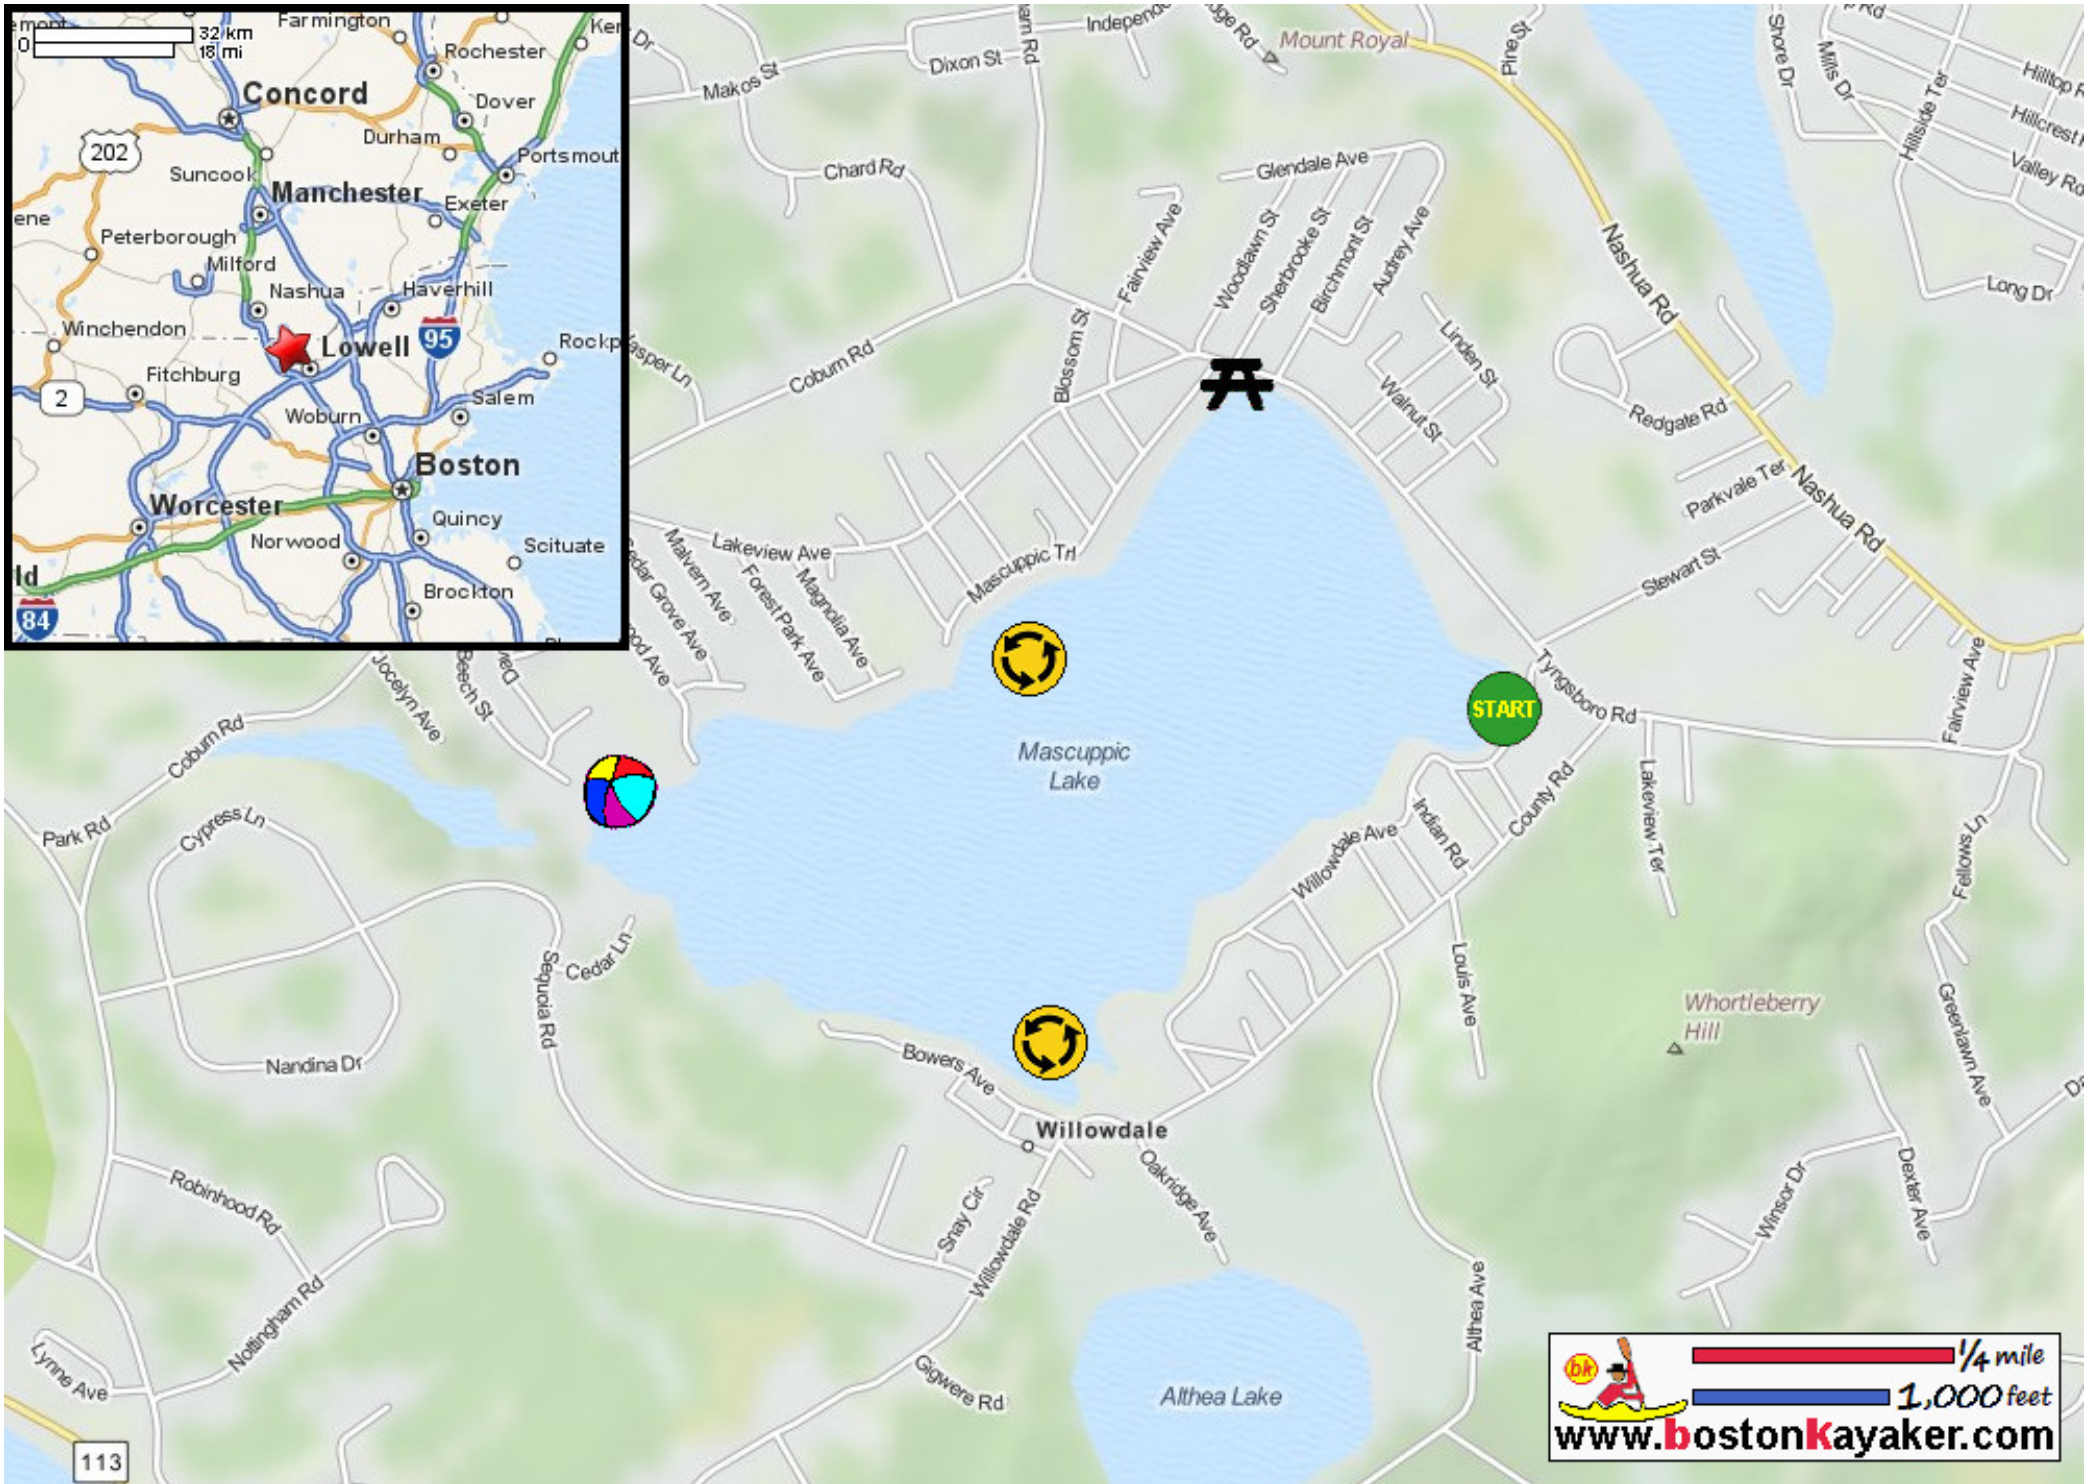

# Kayaking on Mascuppick Lake - in Dracut MA

 1/4 mile  
 1,000 feet  
[www.bostonkayaker.com](http://www.bostonkayaker.com)

Put in at state ramp on Willowdale Avenue in Dracut MA.

Paddle around Mascuppick Lake and return.

Estimated distance = 1.5+ miles

Park - alternate put in spot.

Public beach