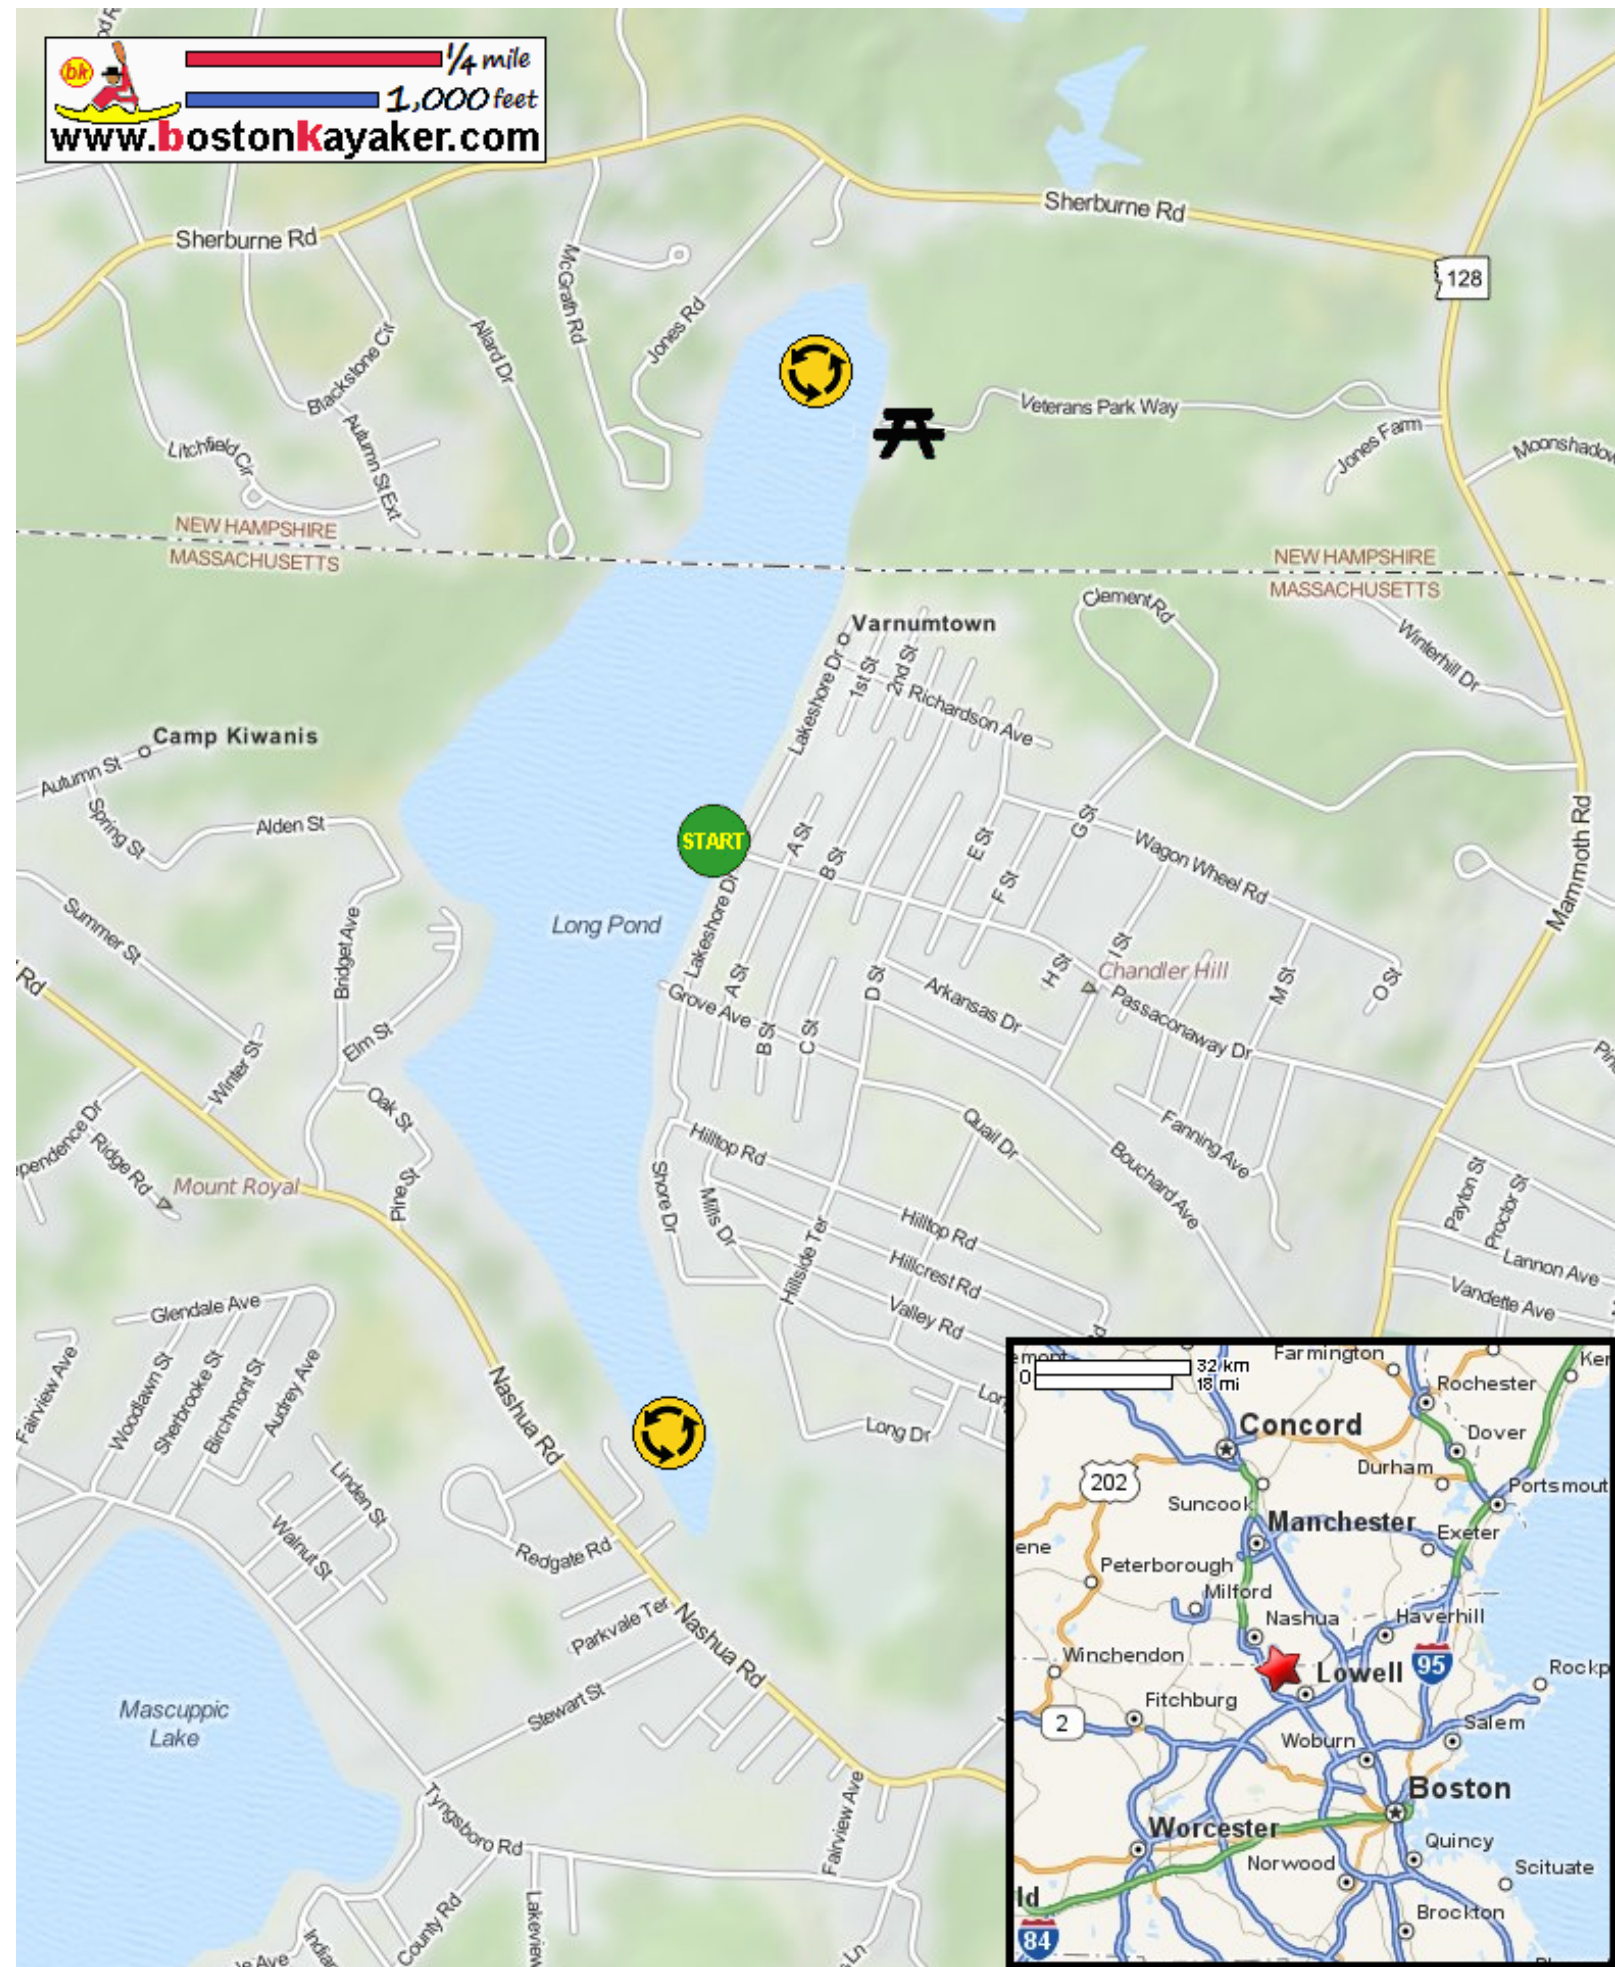

Kayaking on Long Pond - in Dracut MA

www.bostonkayaker.com

- Put in at Passaconaway Drive in Dracut MA.
- Paddle around Long Pond and return.
- Estimated distance = 1.5+ miles
- Veterans Memorial Park for Pelham NH residents only.