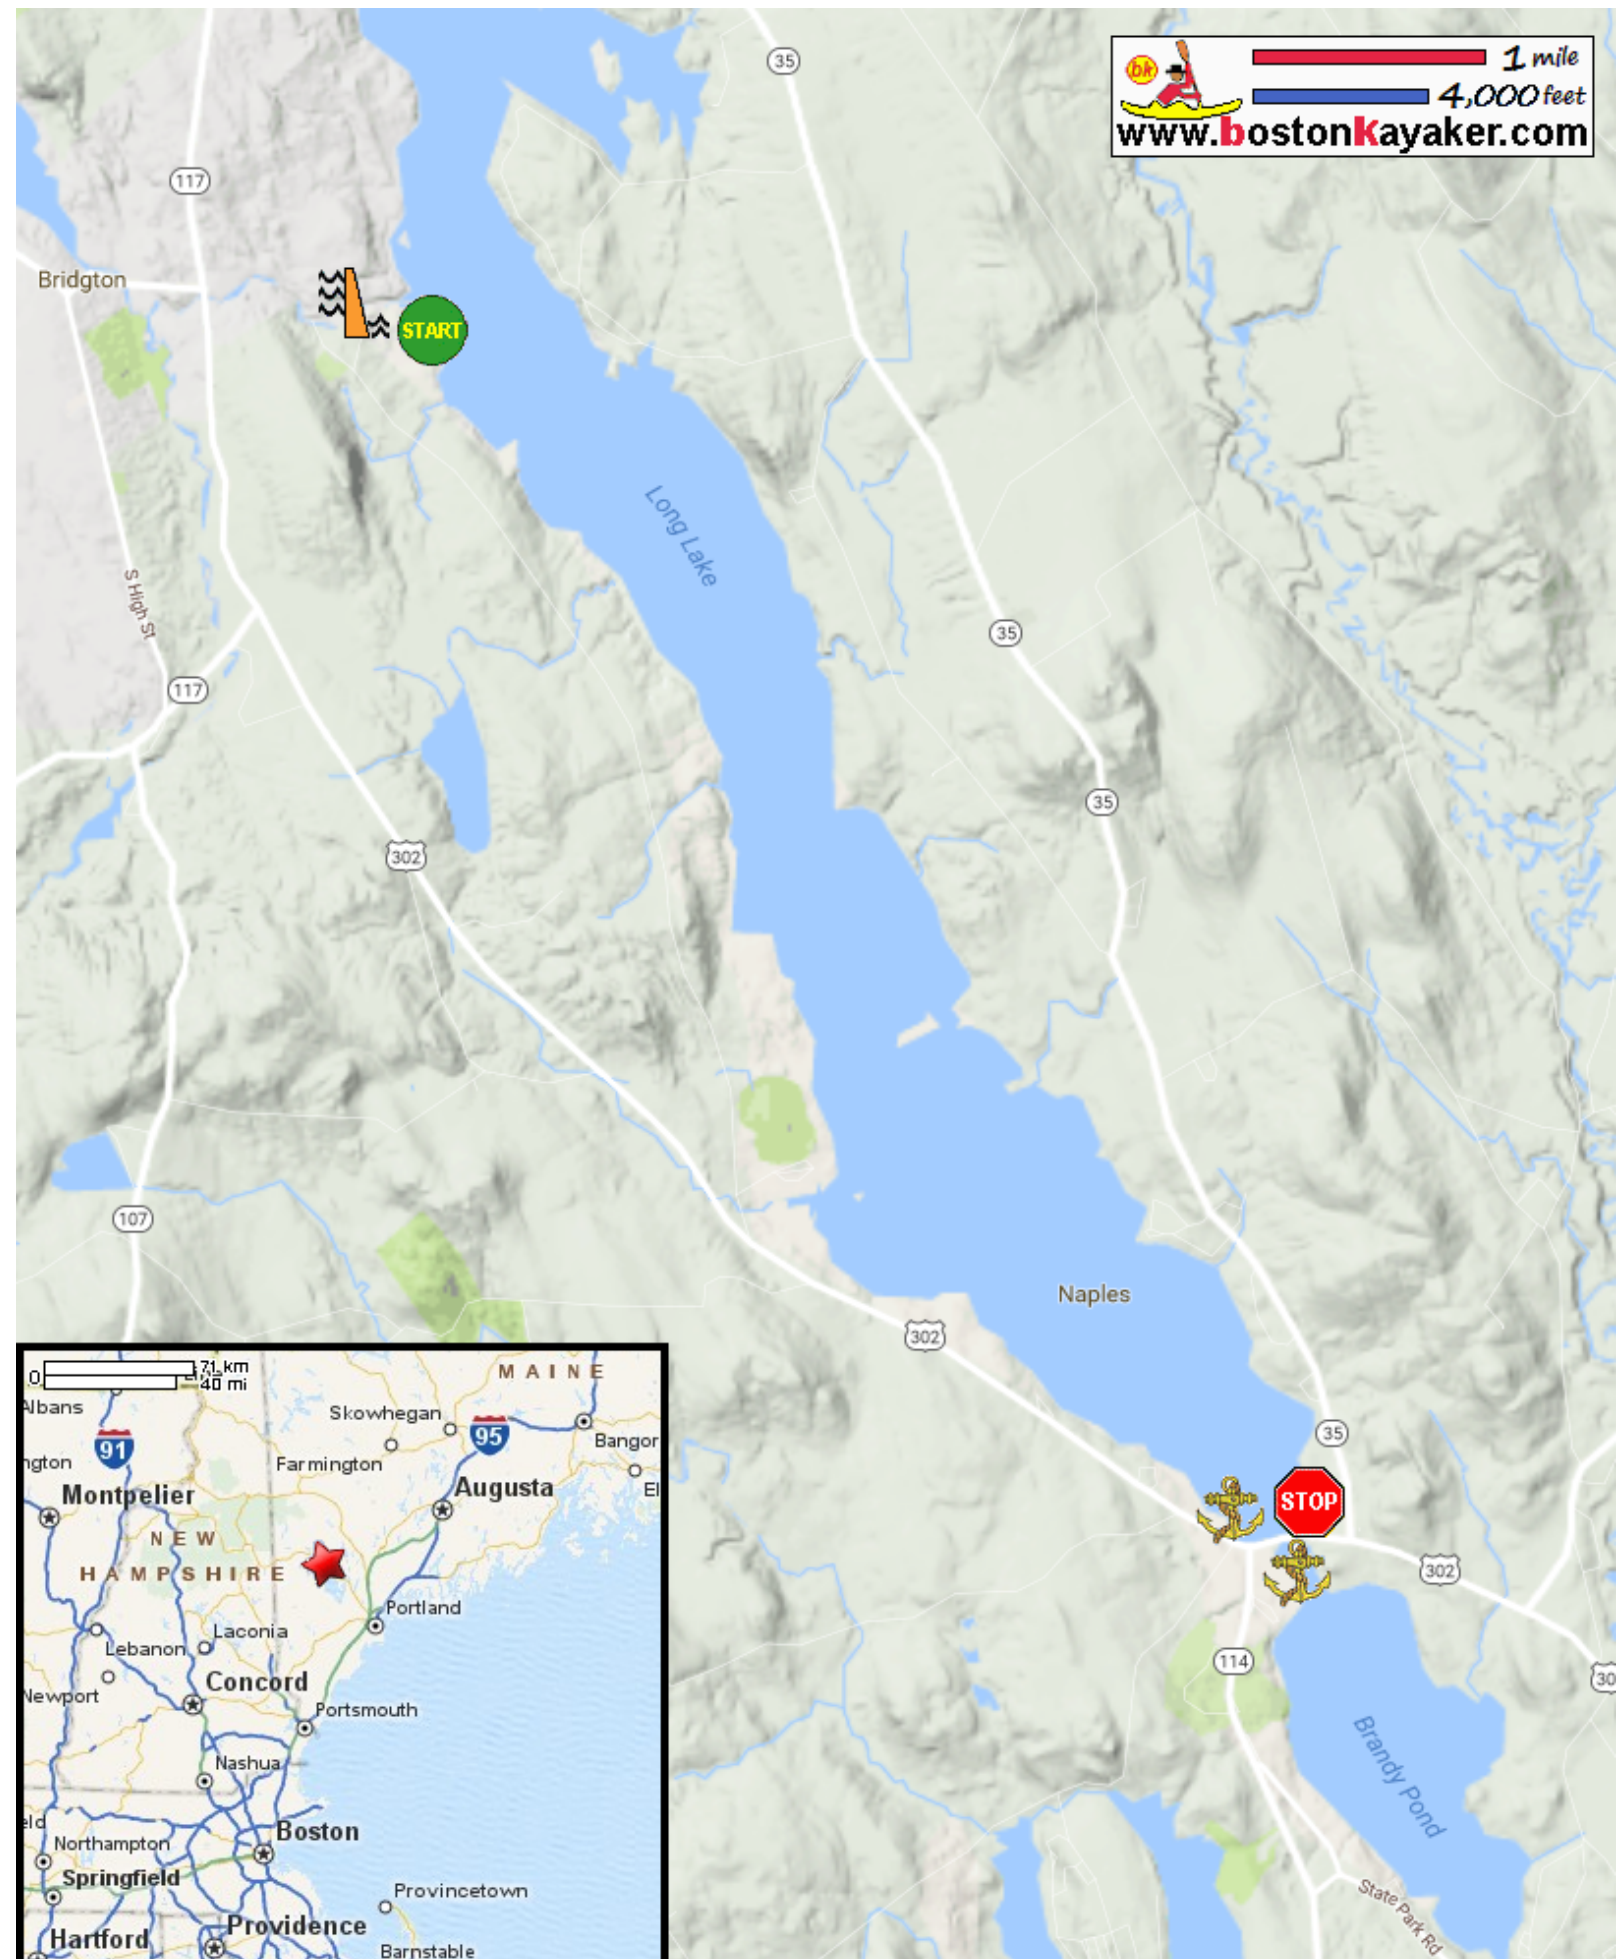

Kayaking on Long Lake - from Bridgton ME to Naples ME

1 mile
4,000 feet
www.bostonkayaker.com

Put in at Power House Road in Bridgton ME.

Take out at Goodridge Drive in Naples ME.

Estimated distance = 8.5 miles

Stevens Brook Dam

Private marinas alternate access