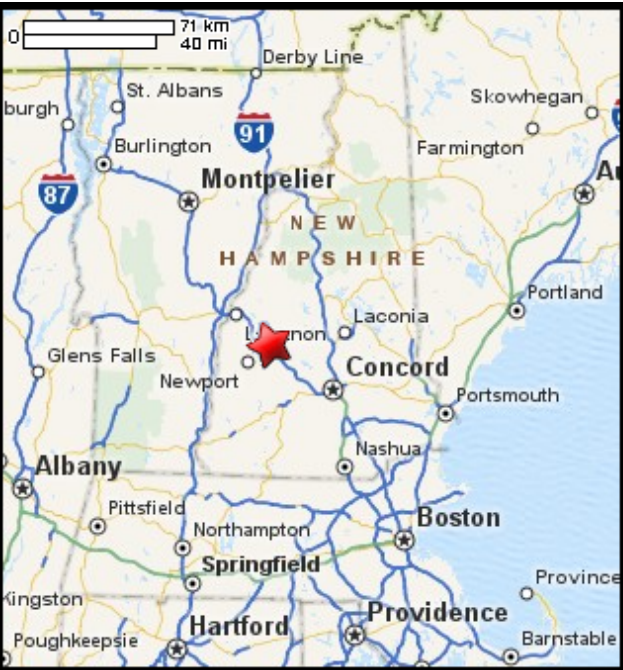

Kayaking on Little Sunapee Lake - in New London NH

www.bostonkayaker.com

- Put in at Little Sunapee Road in New London NH.
- Paddle thru channel to eastern half.
- Paddle around lake and return.
- Estimated round trip distance = 2.5+ miles
- Little Sunapee Lake Dam
- Alternate put in / take out spots.