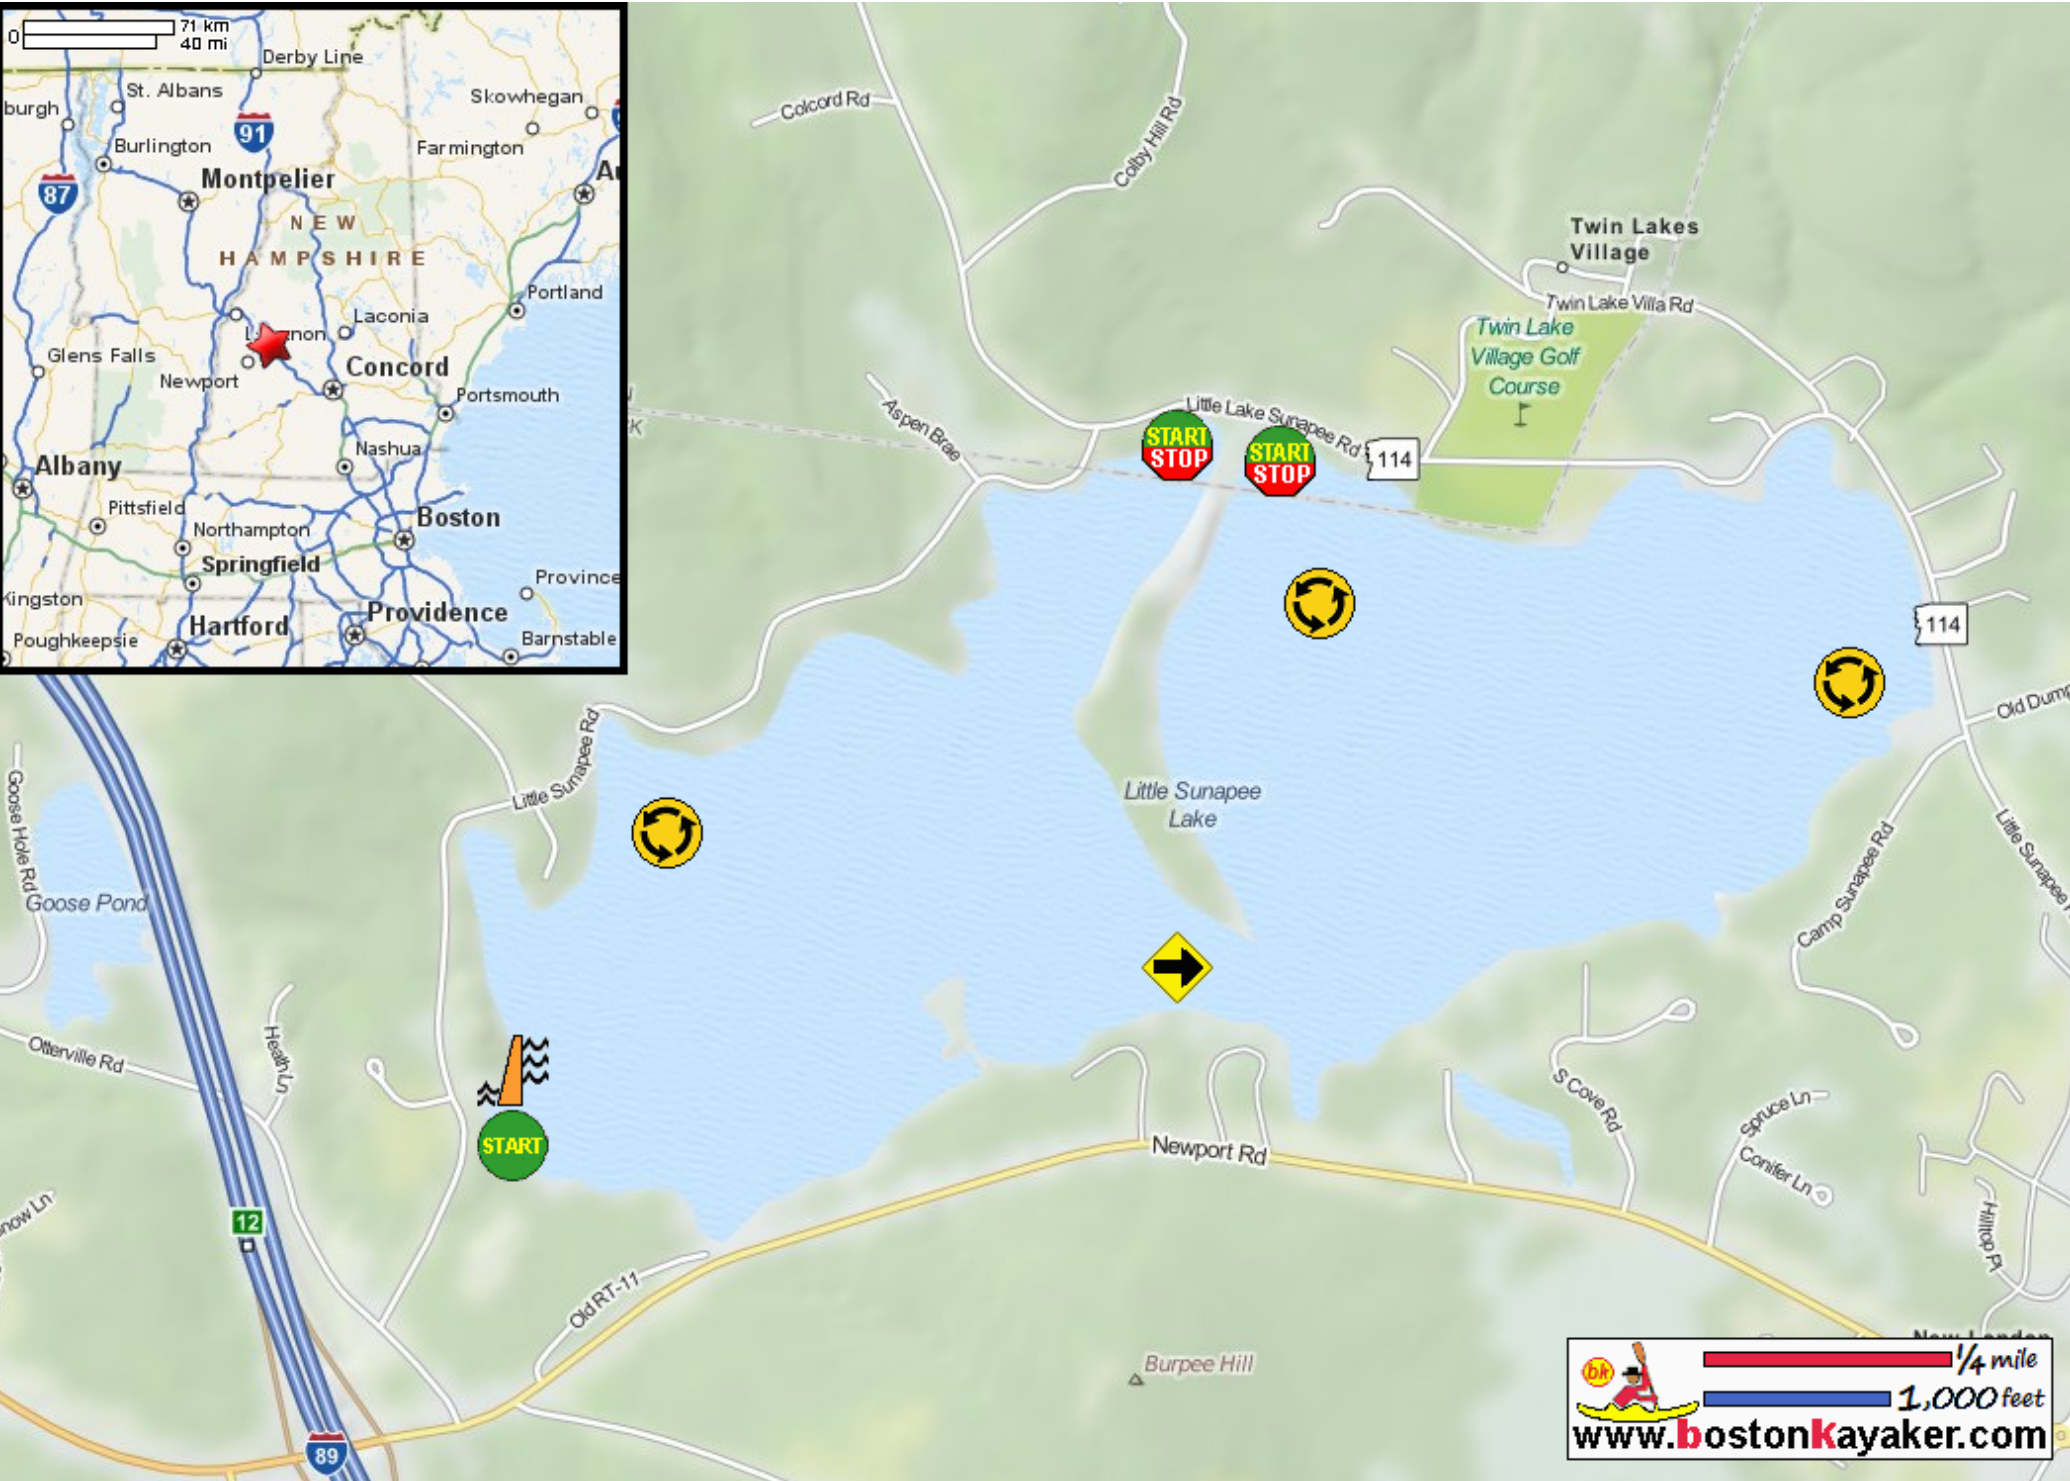

Kayaking on Little Sunapee Lake - in New London NH

www.bostonkayaker.com

- Put in at Little Sunapee Road in New London NH.
- Paddle thru channel to eastern half.
- Paddle around lake and return.
- Estimated round trip distance = 2.5+ miles
- Little Sunapee Lake Dam
- Alternate put in / take out spots.