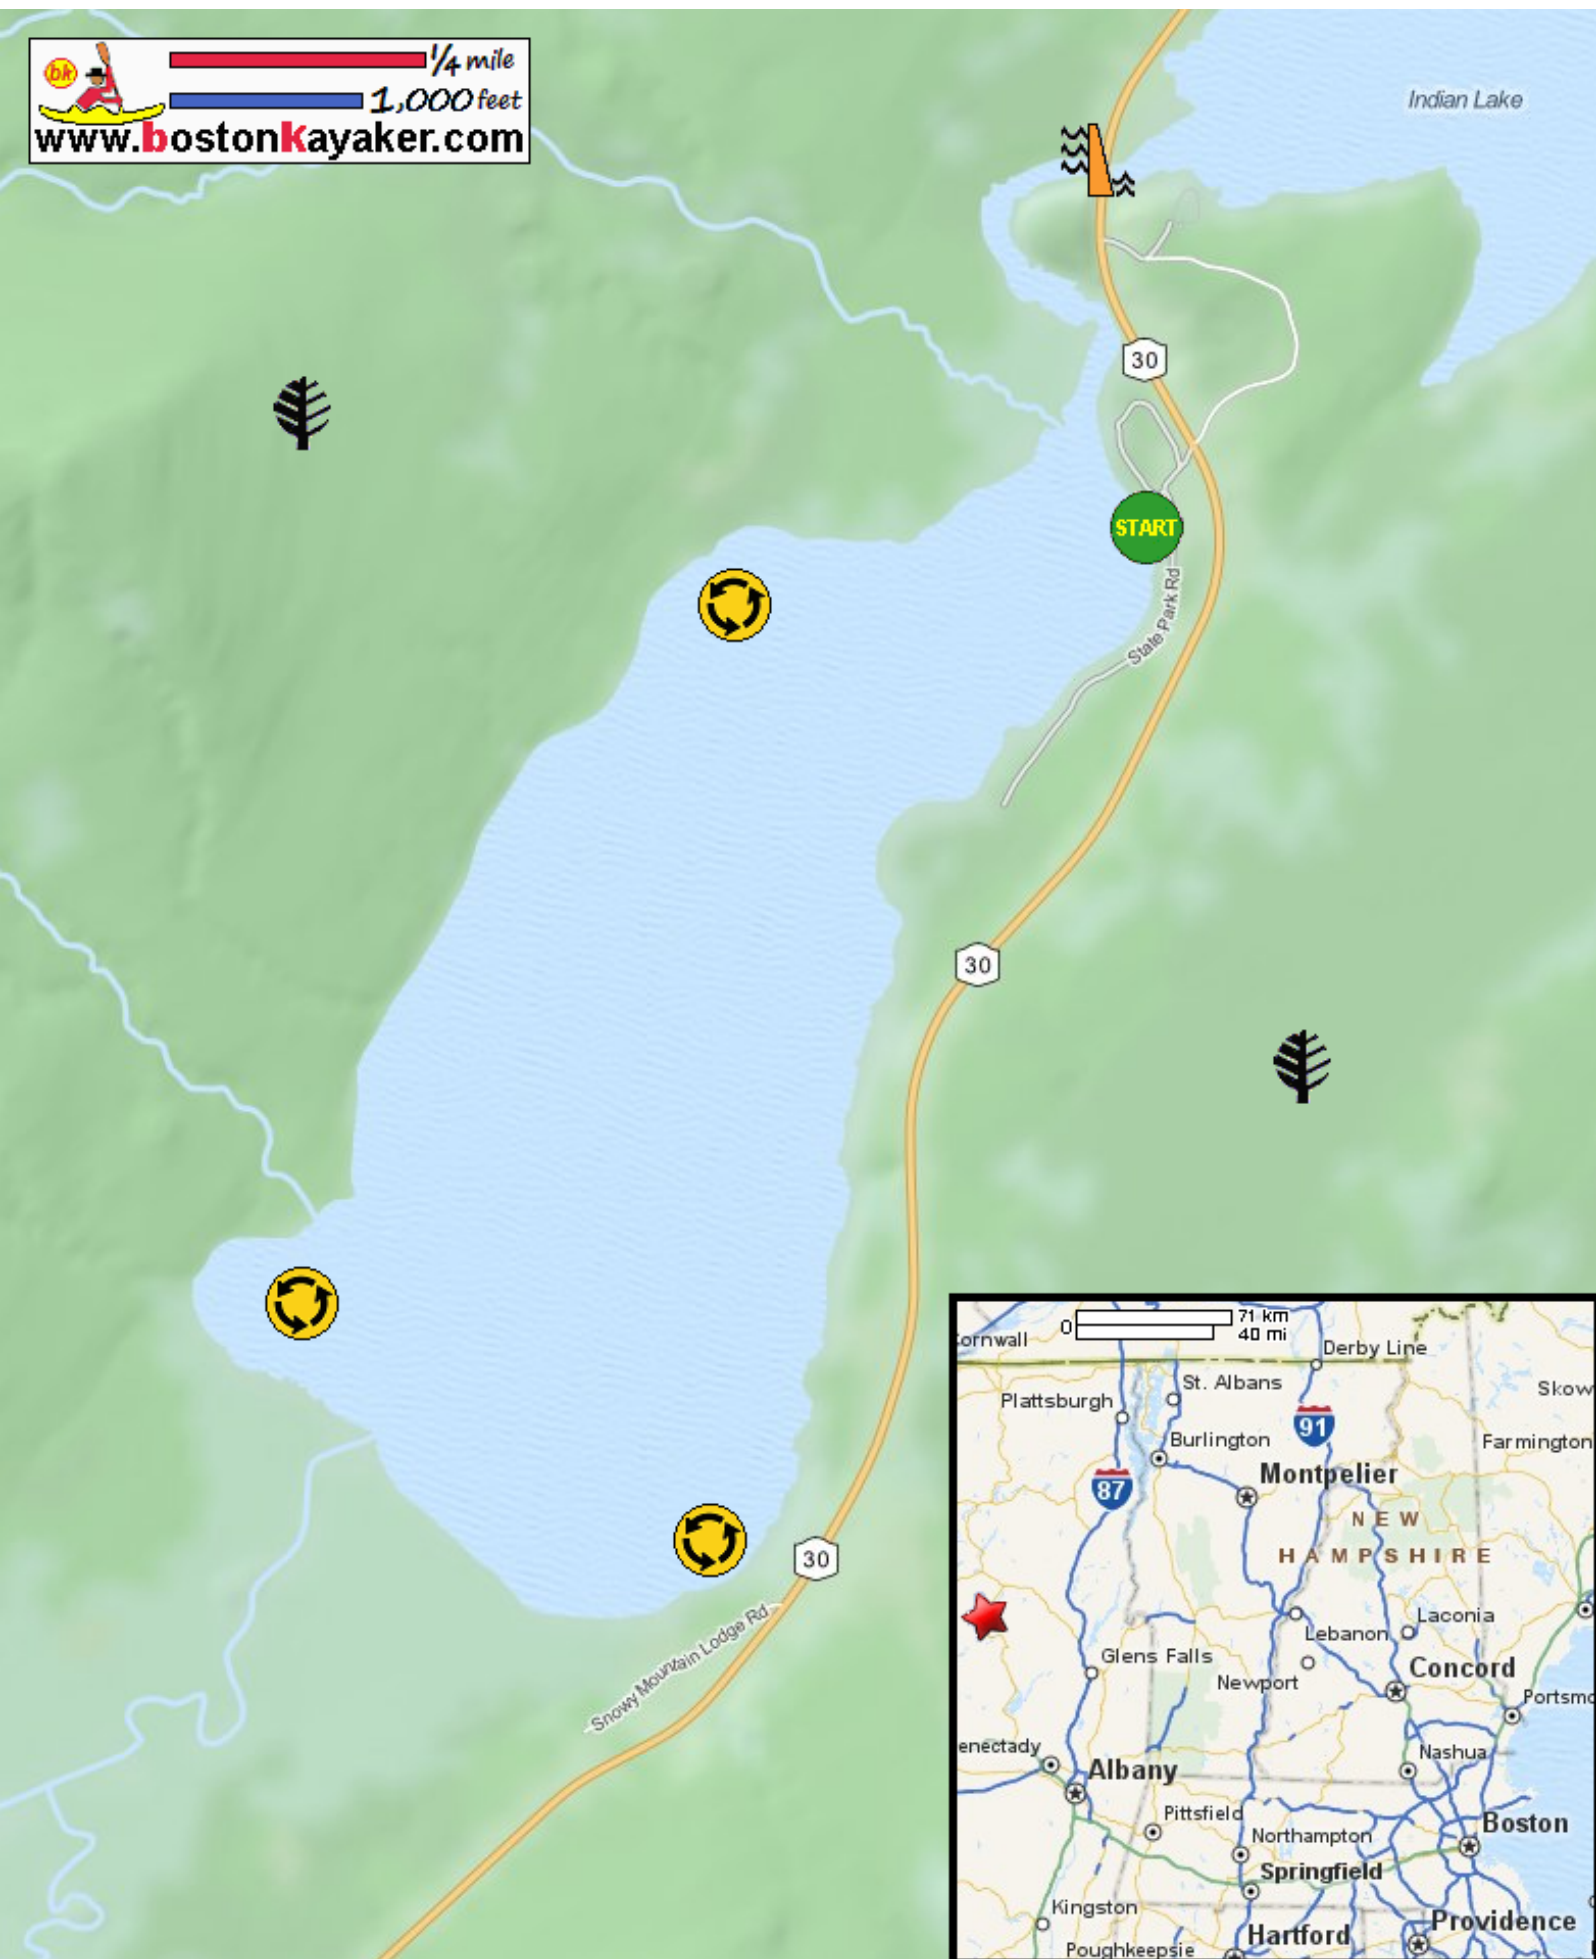

Kayaking on Lewey Lake - in Lake Pleasant NY

1/4 mile
 1,000 feet
www.bostonkayaker.com

- START** Put in at Route 30 ramp in Lake Pleasant NY.
- Paddle around Lewey Lake and return.
- Estimated round trip distance = 2.5+ miles
- Outlet dam - breached
- Adirondack Park