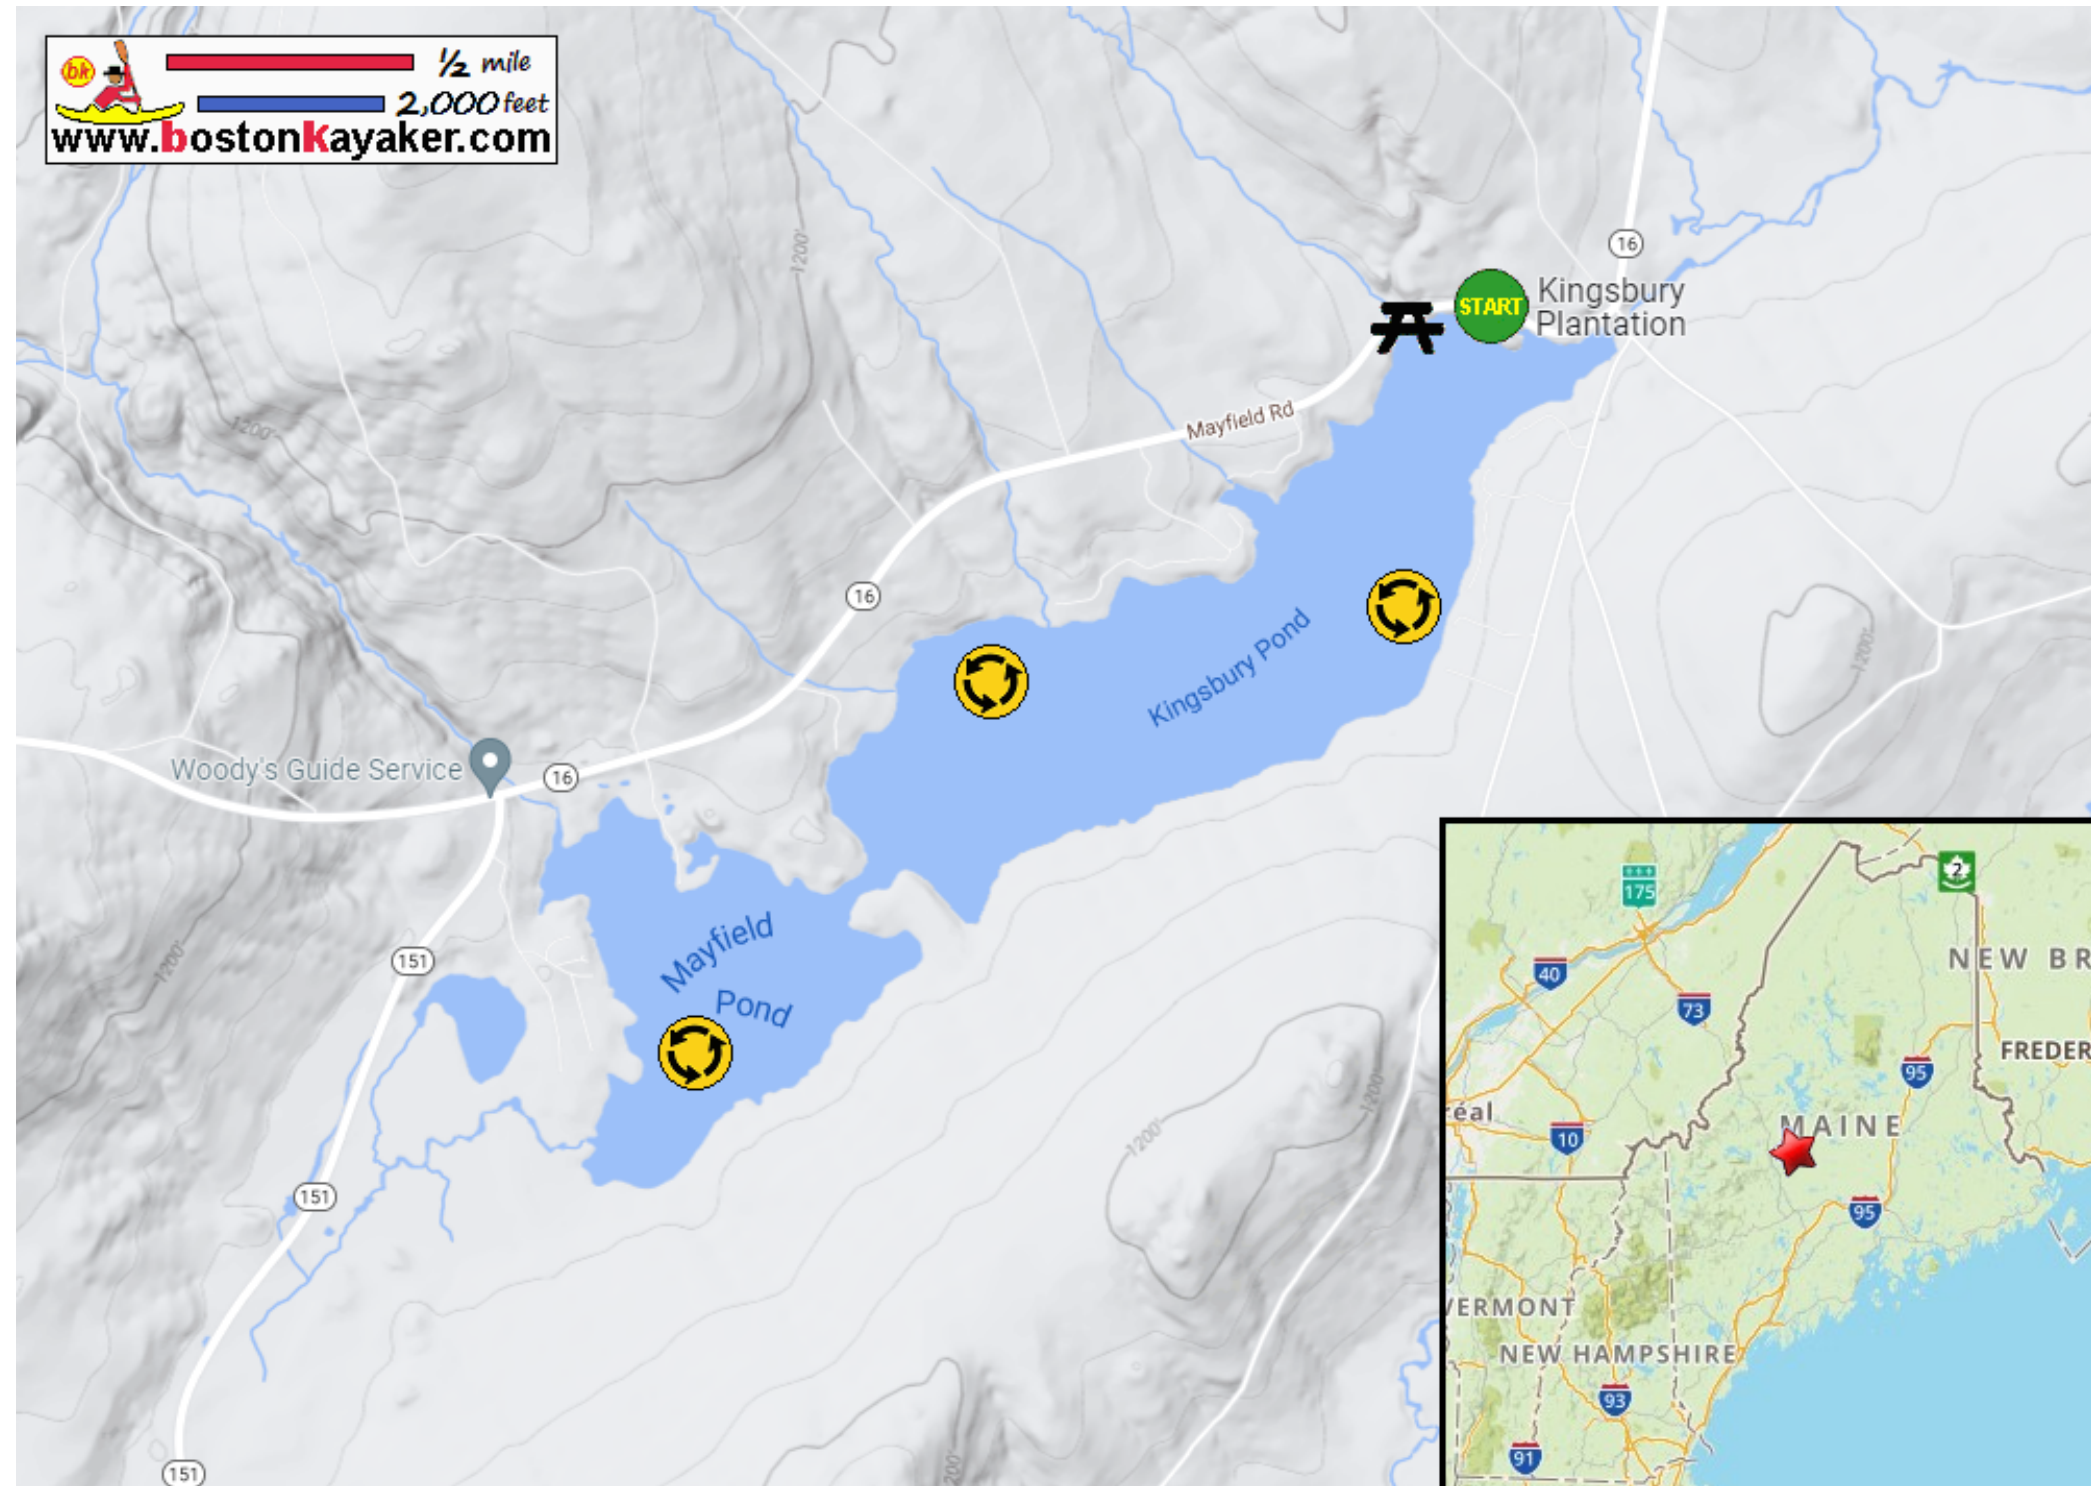

Kayaking on Kingsbury Pond - in Kingsbury ME

www.bostonkayaker.com

1/2 mile
2,000 feet

-  Put in at Route 16 in Kingsbury ME.
-  Paddle around Kingsbury Pond and return.
-  Estimated round trip distance = 3.5+ miles
-  Rest Area