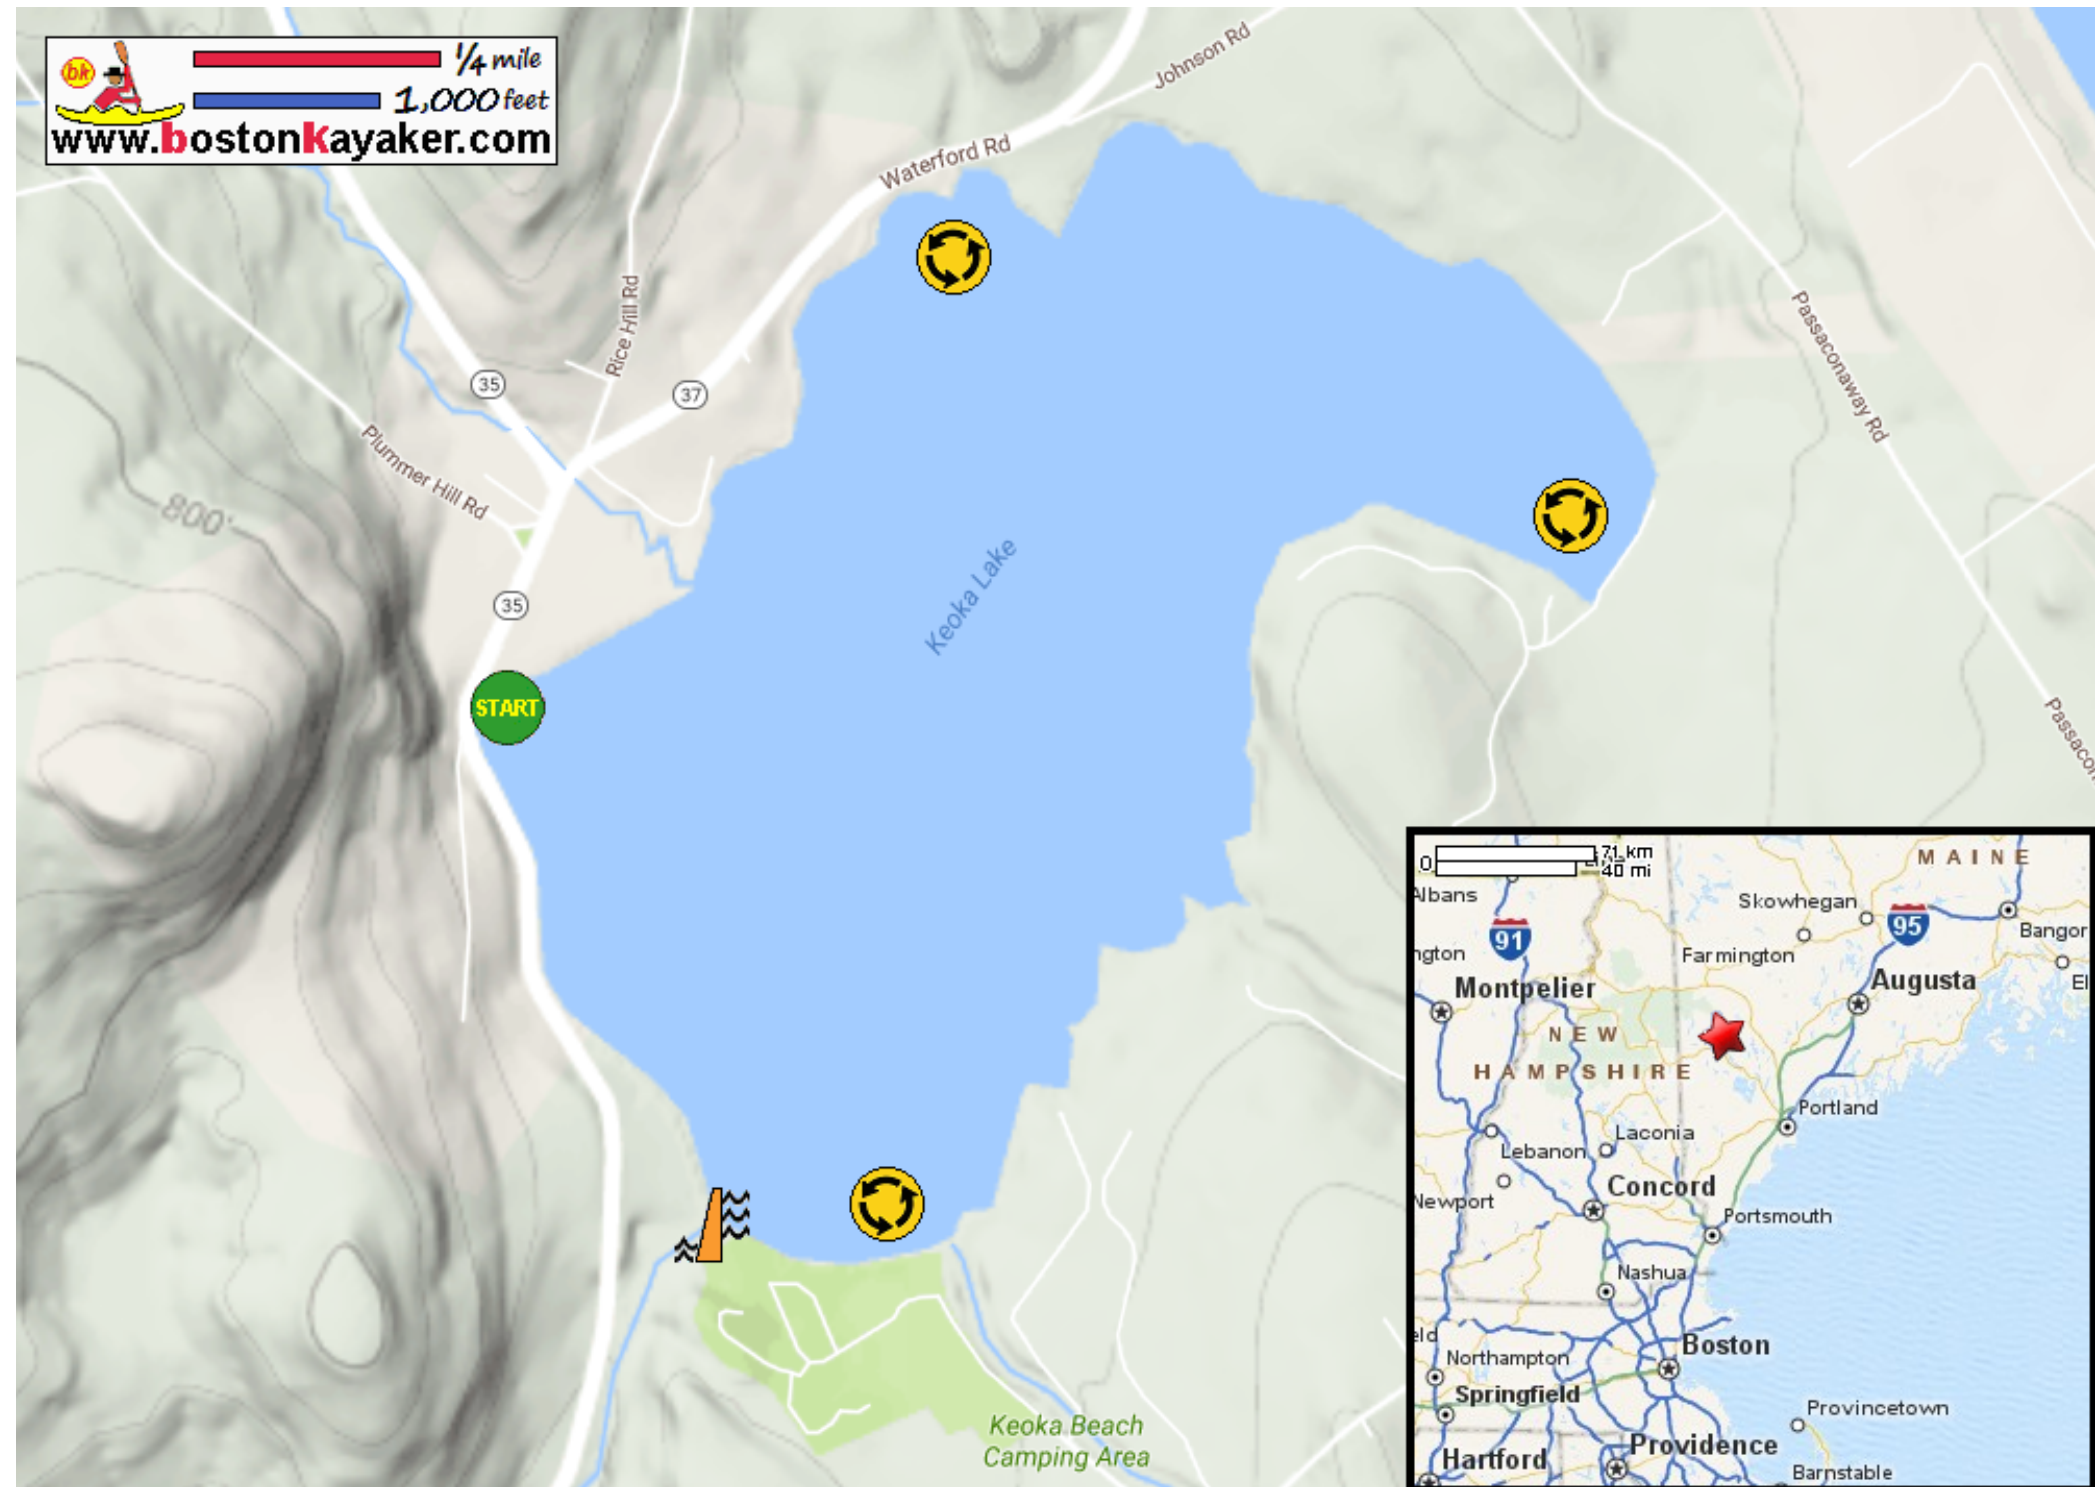

Kayaking on Keoka Lake - in Waterford ME

www.bostonkayaker.com

1/4 mile
1,000 feet

Put in at town beach on Waterford Road (Routes 35 and 37) in Waterford ME.

Paddle around Keoka Lake and return.

Estimated round trip distance = 2.2+ miles

Keoka Lake Dam