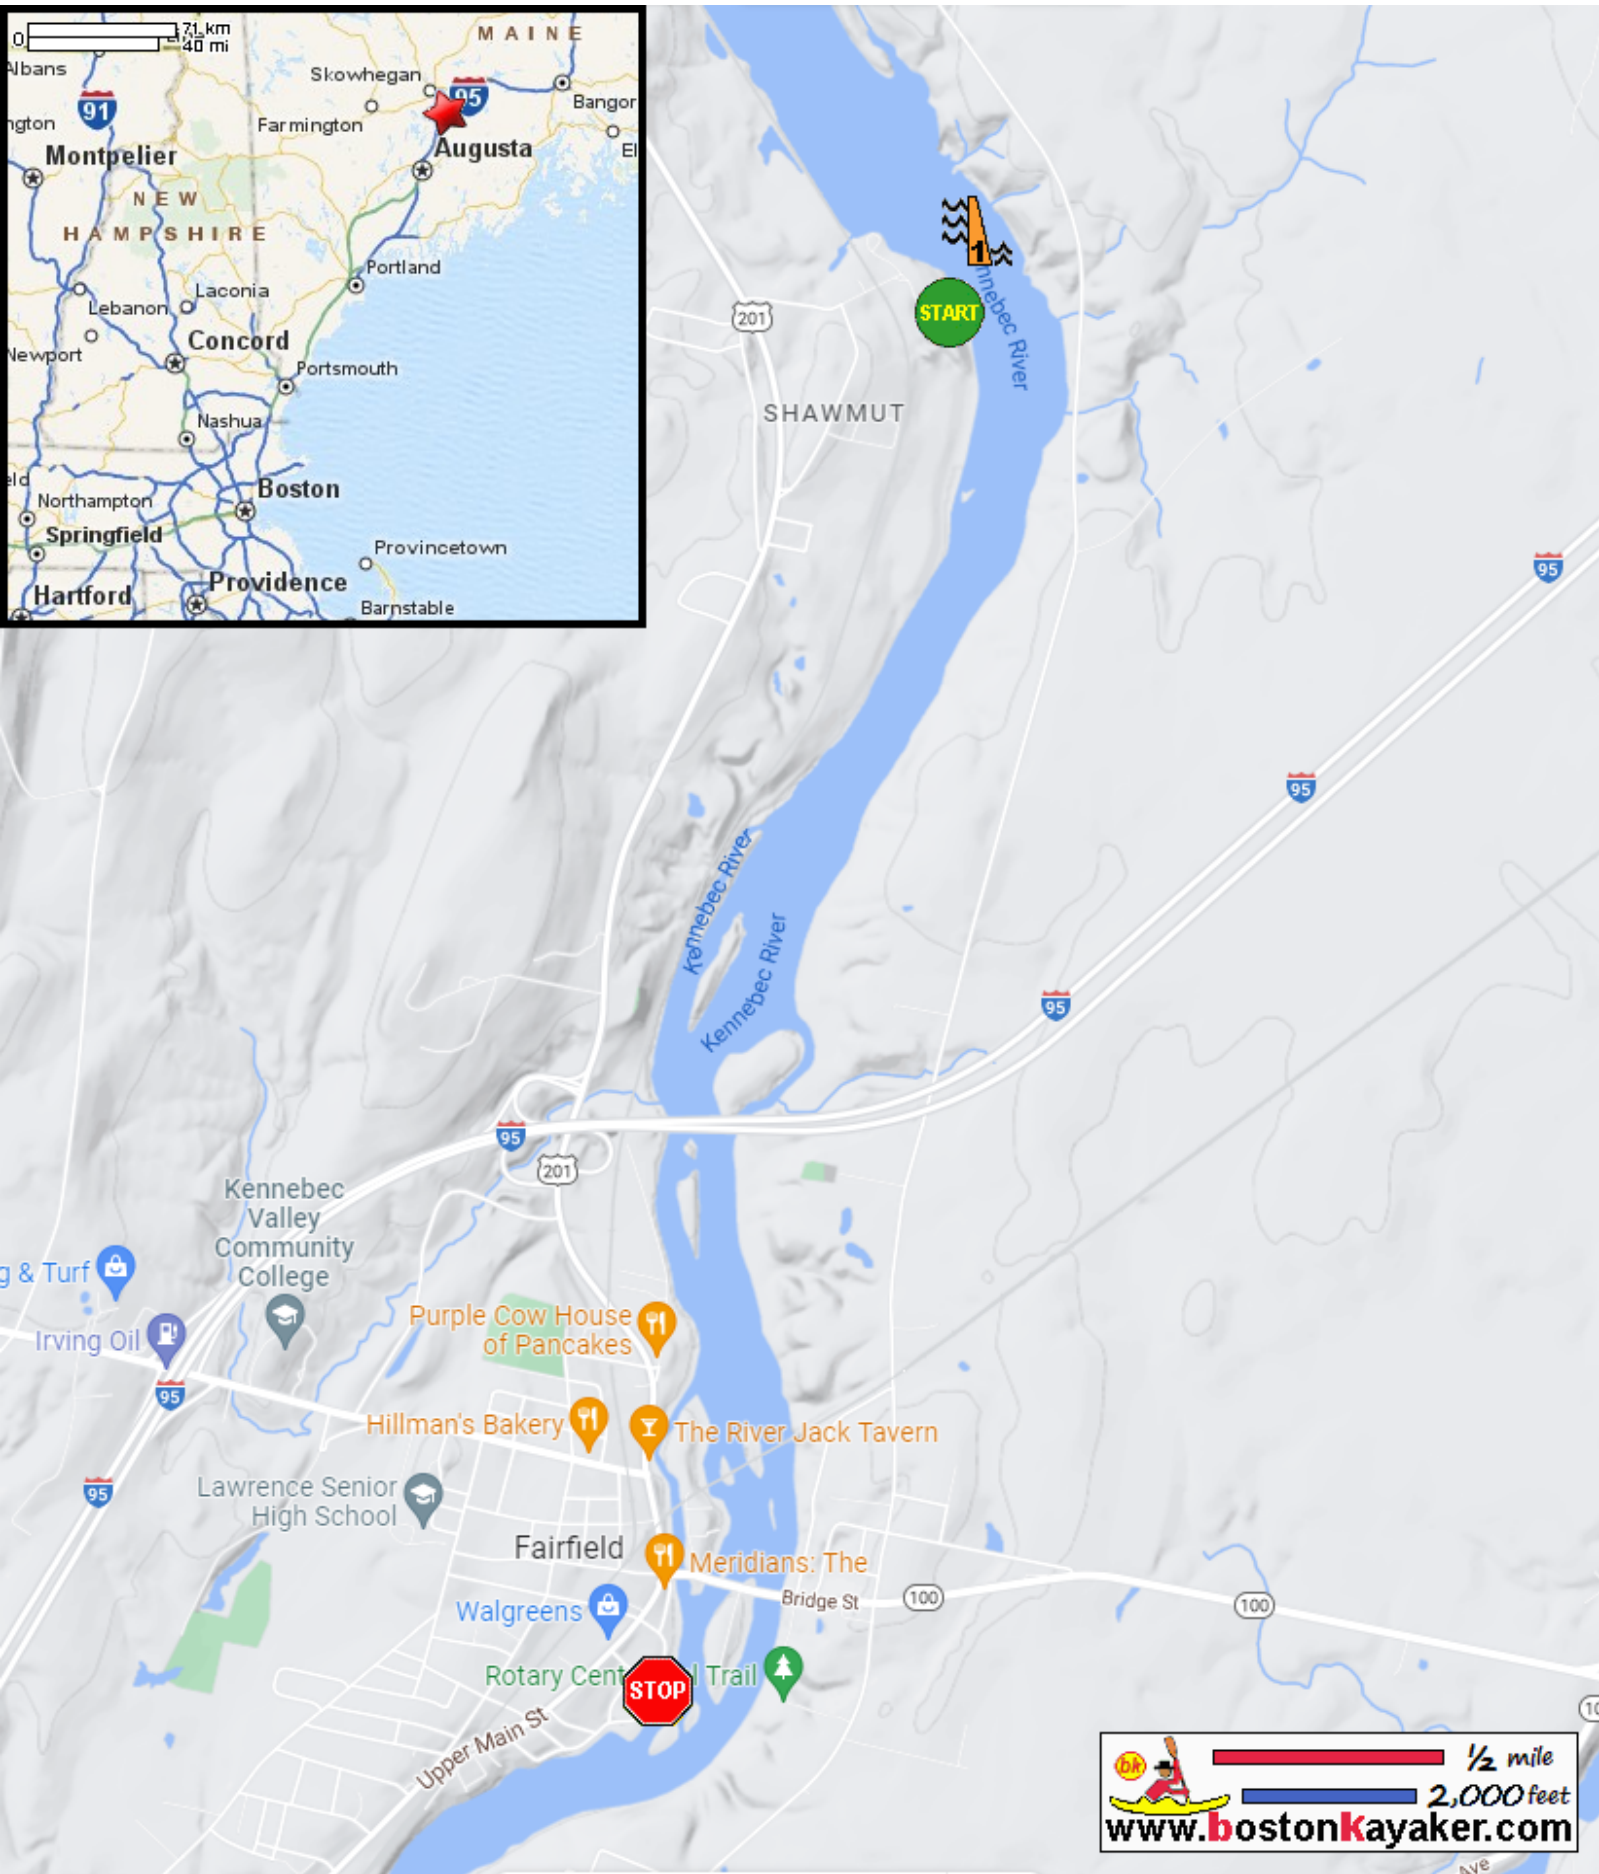

Kayaking on Kennebec River - from Shawmut ME to Fairfield ME

www.bostonkayaker.com

- Put in below dam at Kennebec Street in Shawmut ME.
- Take out at Water Street in Fairfield ME.
- Estimated distance = 3 miles
- Shawmut Dam
- Waterville Dam 2 miles downriver (not in map)