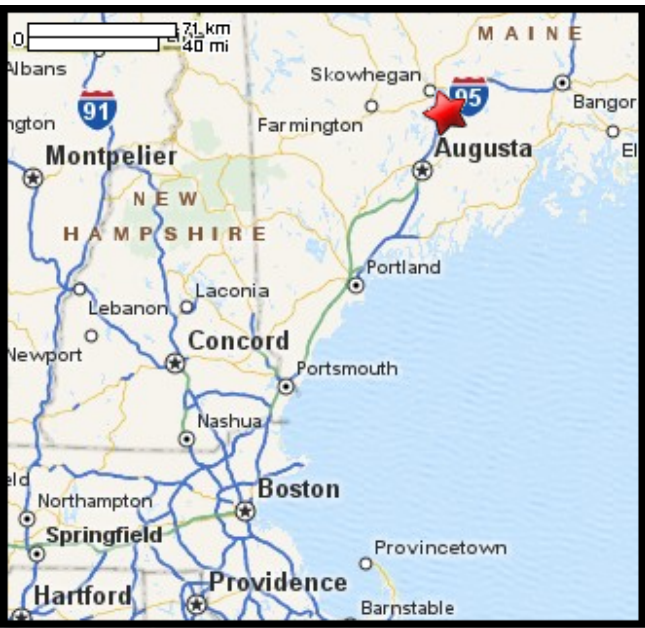

Kayaking on Kennebec River - from Shawmut ME to Fairfield ME

www.bostonkayaker.com

- Put in below dam at Kennebec Street in Shawmut ME.
- Take out at Water Street in Fairfield ME.
- Estimated distance = 3 miles
- Shawmut Dam
- Waterville Dam 2 miles downriver (not in map)