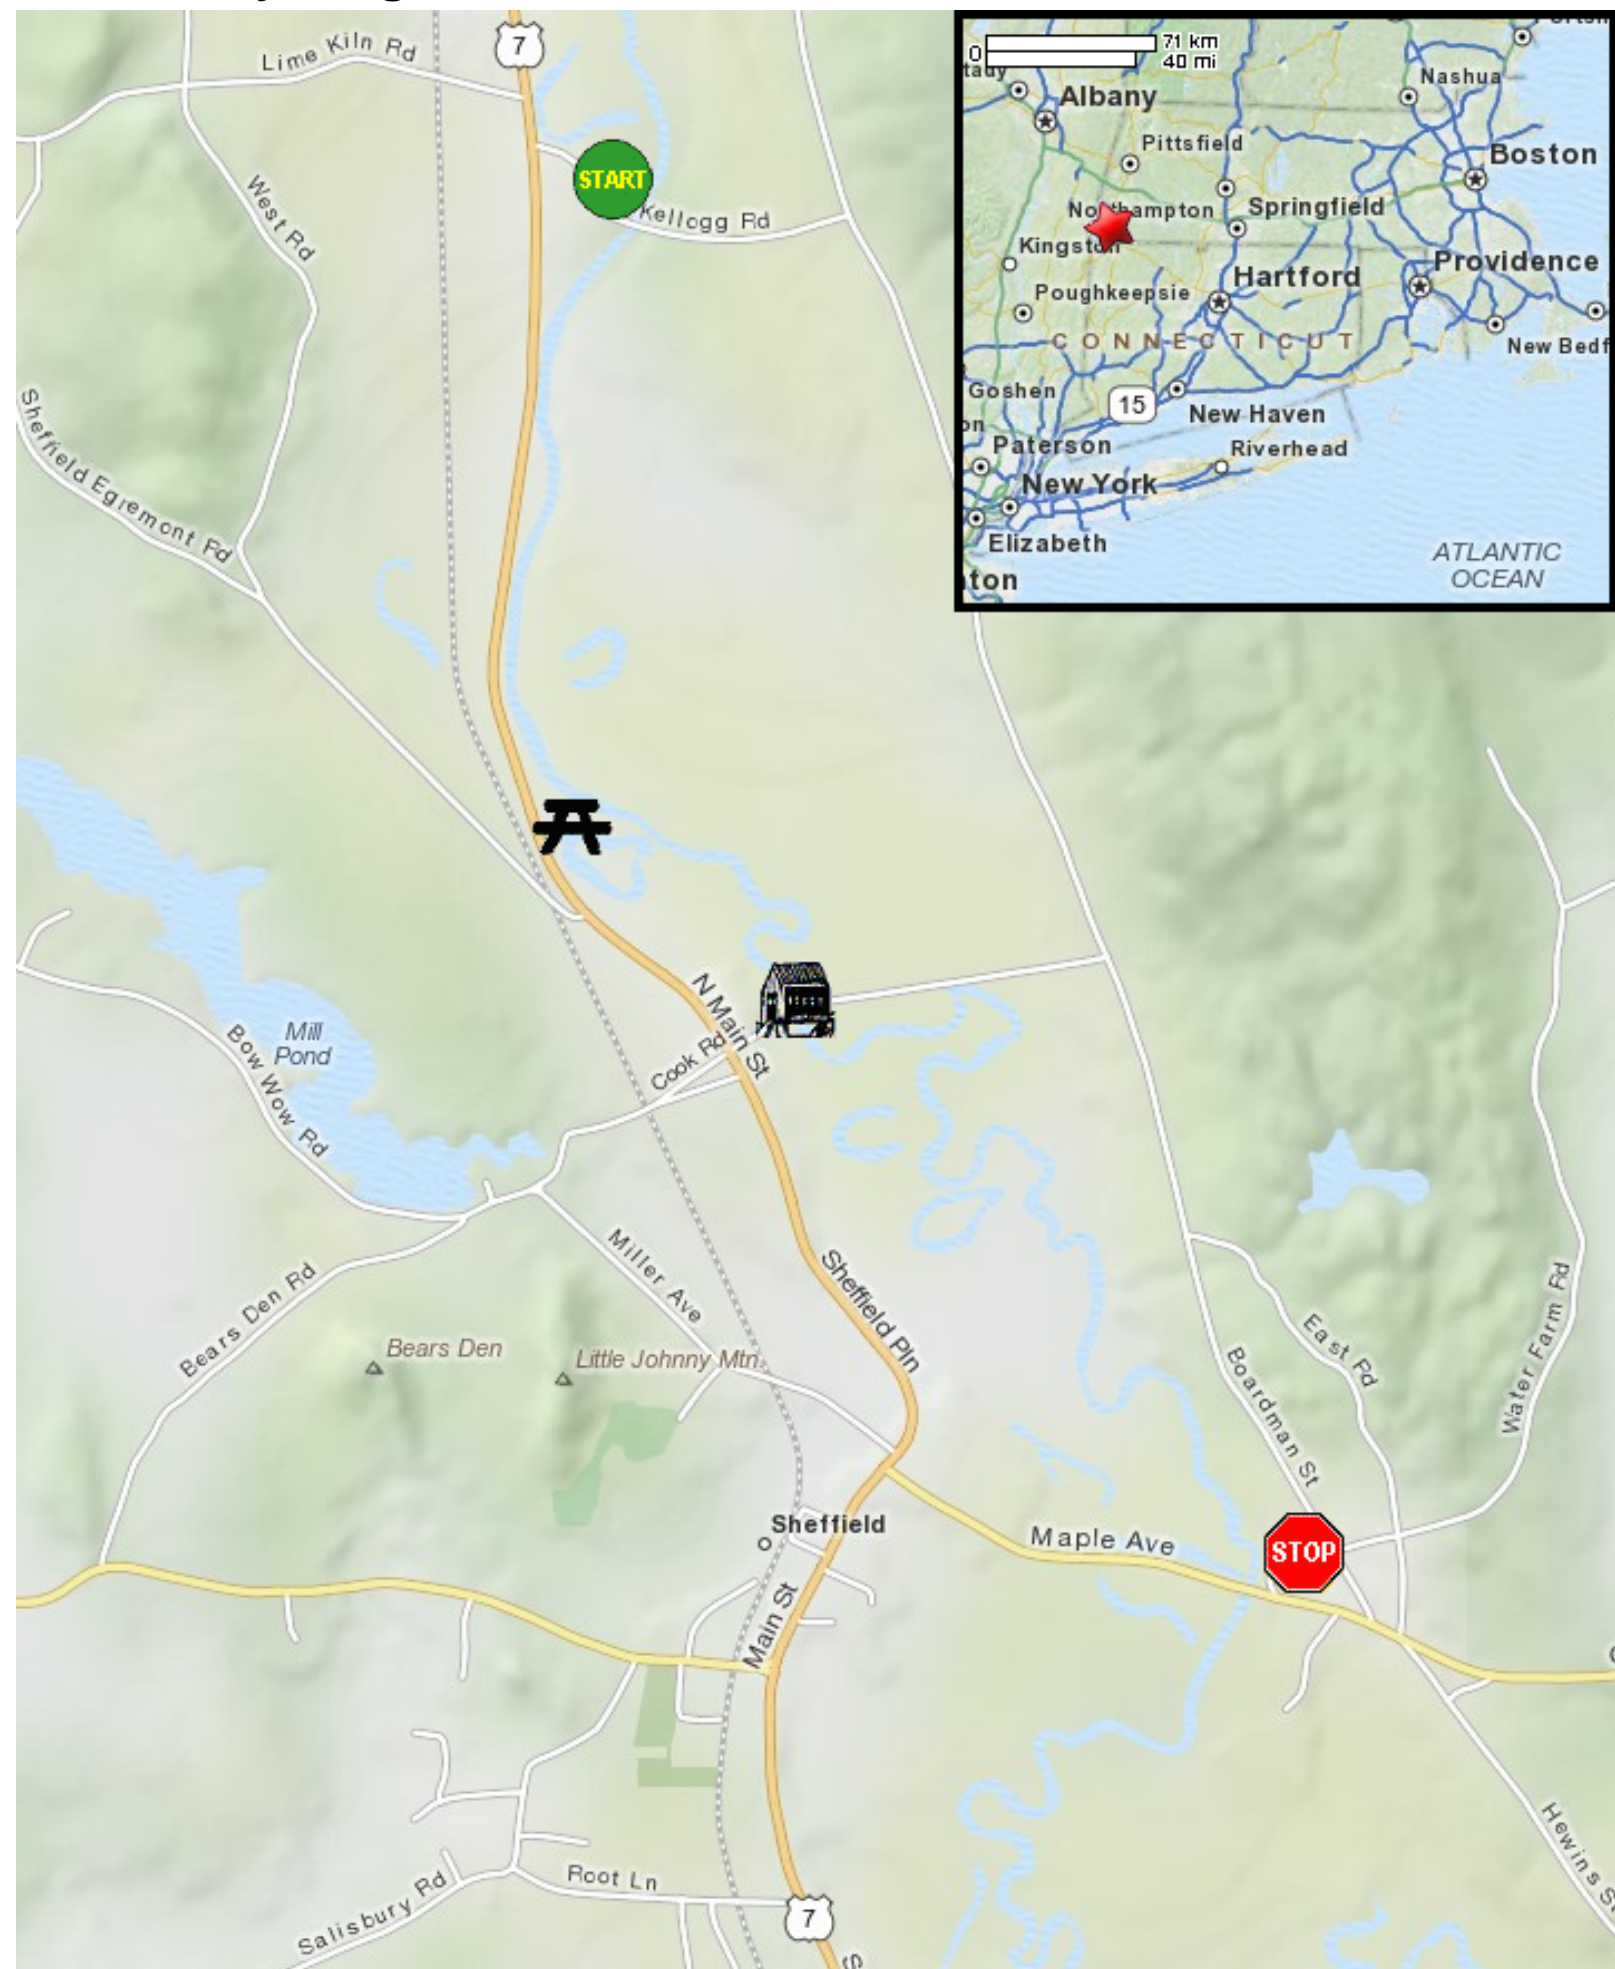

# Kayaking on Housatonic River - in Sheffield MA (from Kellogg Road)

- Put in at Kellogg Road in Sheffield MA.
- Take out at Water Farm Road in Sheffield MA.
- Estimated distance = 4 miles
- Sheffield Covered Bridge
- Rest area