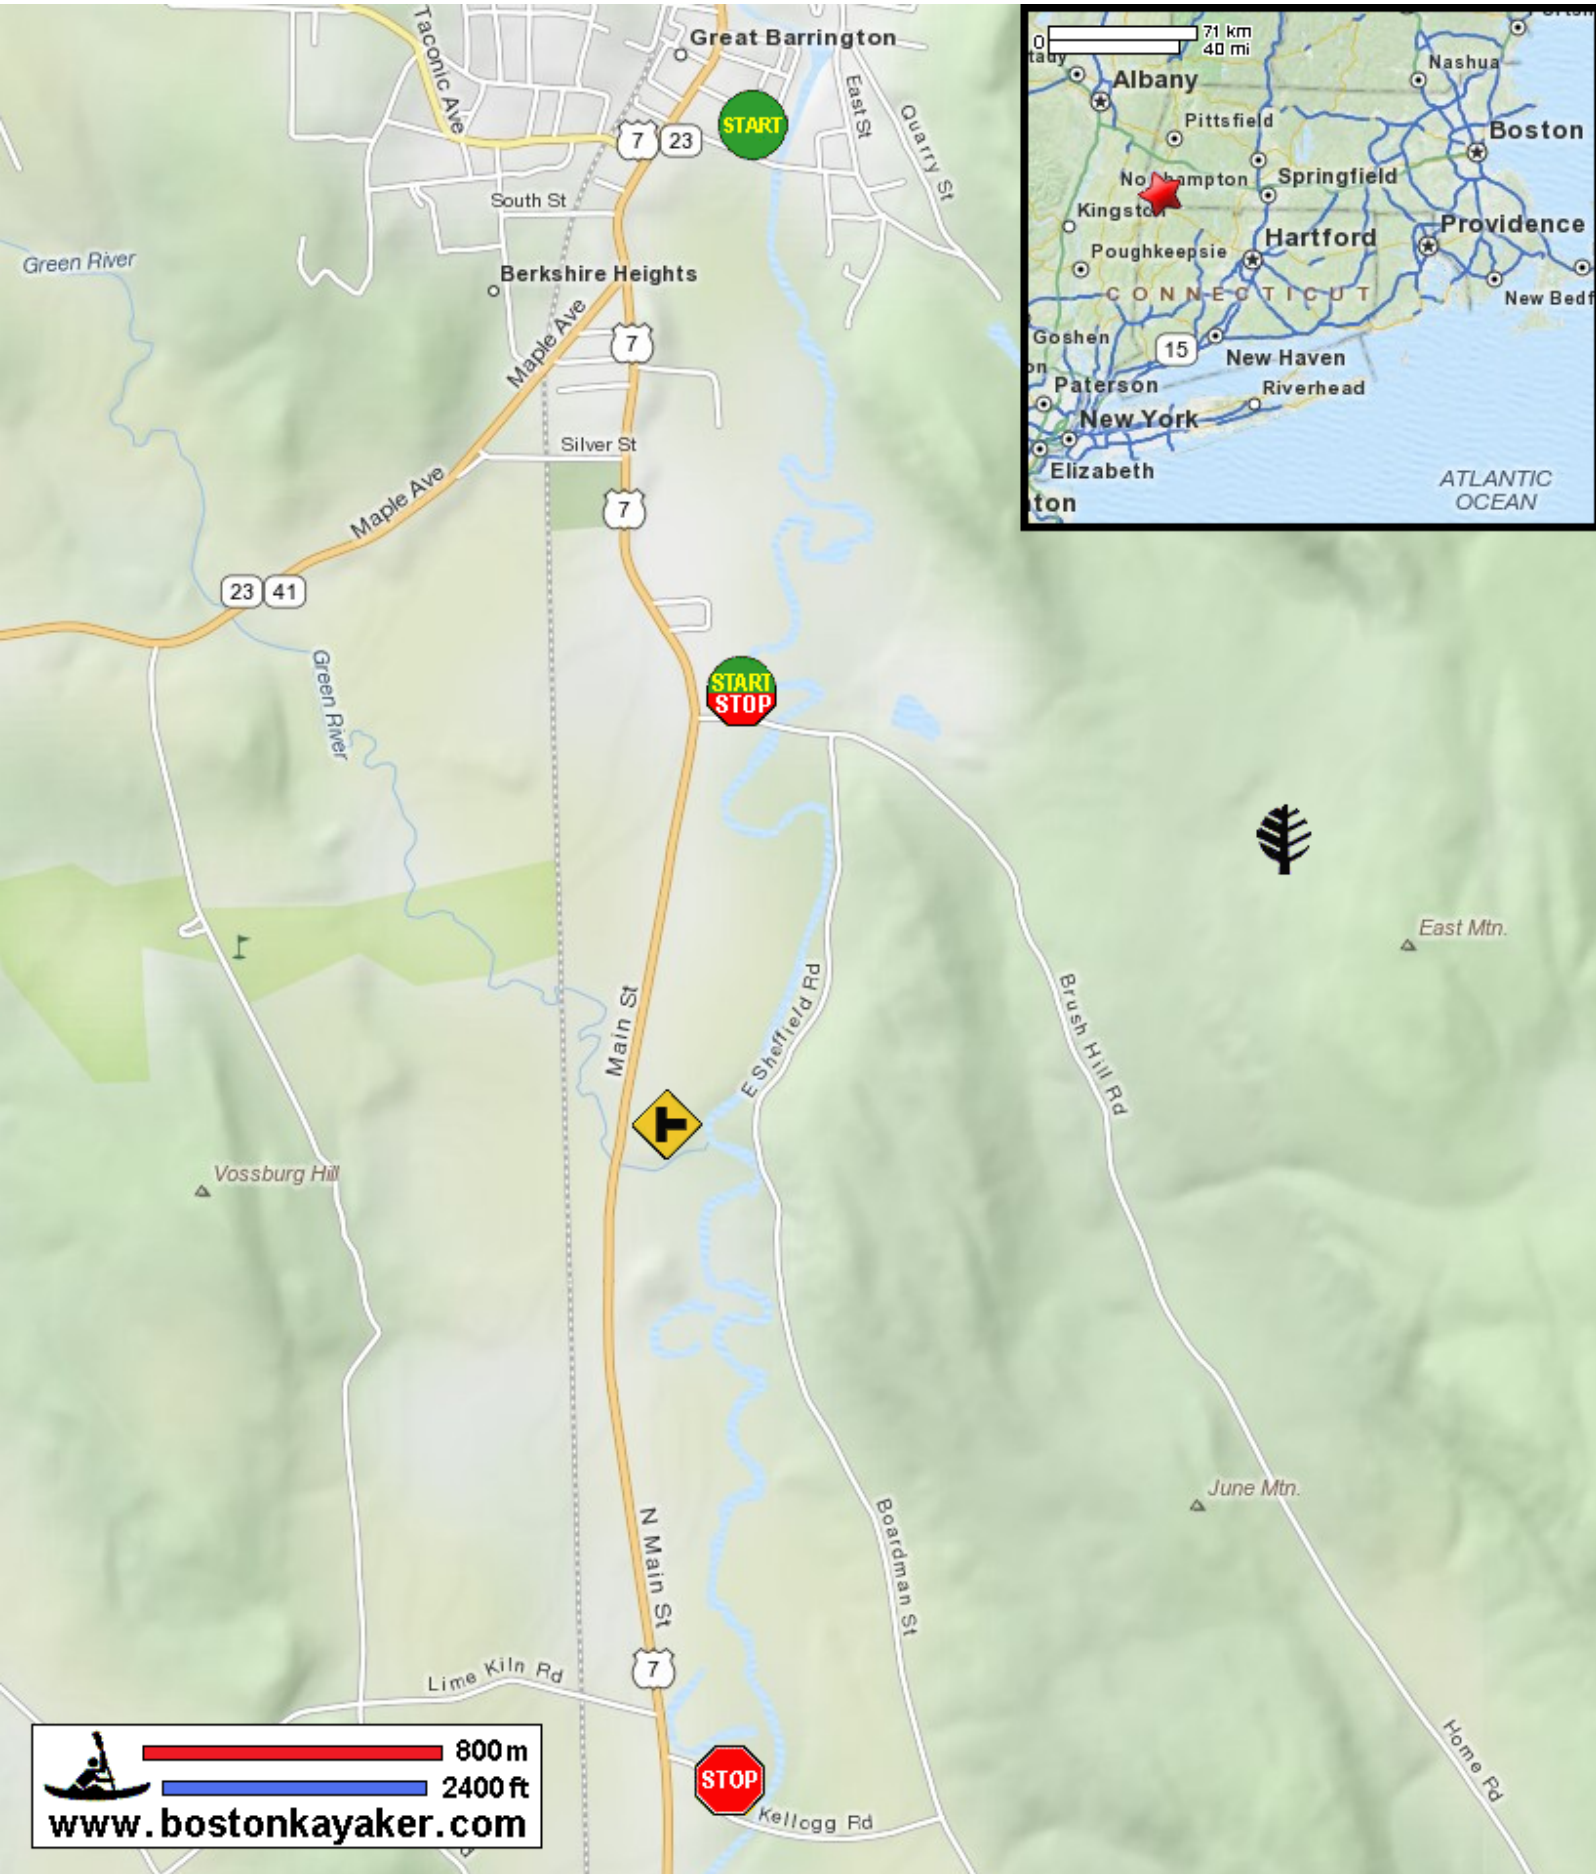

Kayaking on Housatonic River - from Great Barrington MA to Sheffield MA

- Put in at Bridge Street in Great Barrington MA.
- Take out at Kellogg Road in Sheffield MA.
- Green River enters on river right.
- Estimated round trip distance = 4+ miles
- Alternate put in at Brookside Road.
- Eastern Mountain State Forest