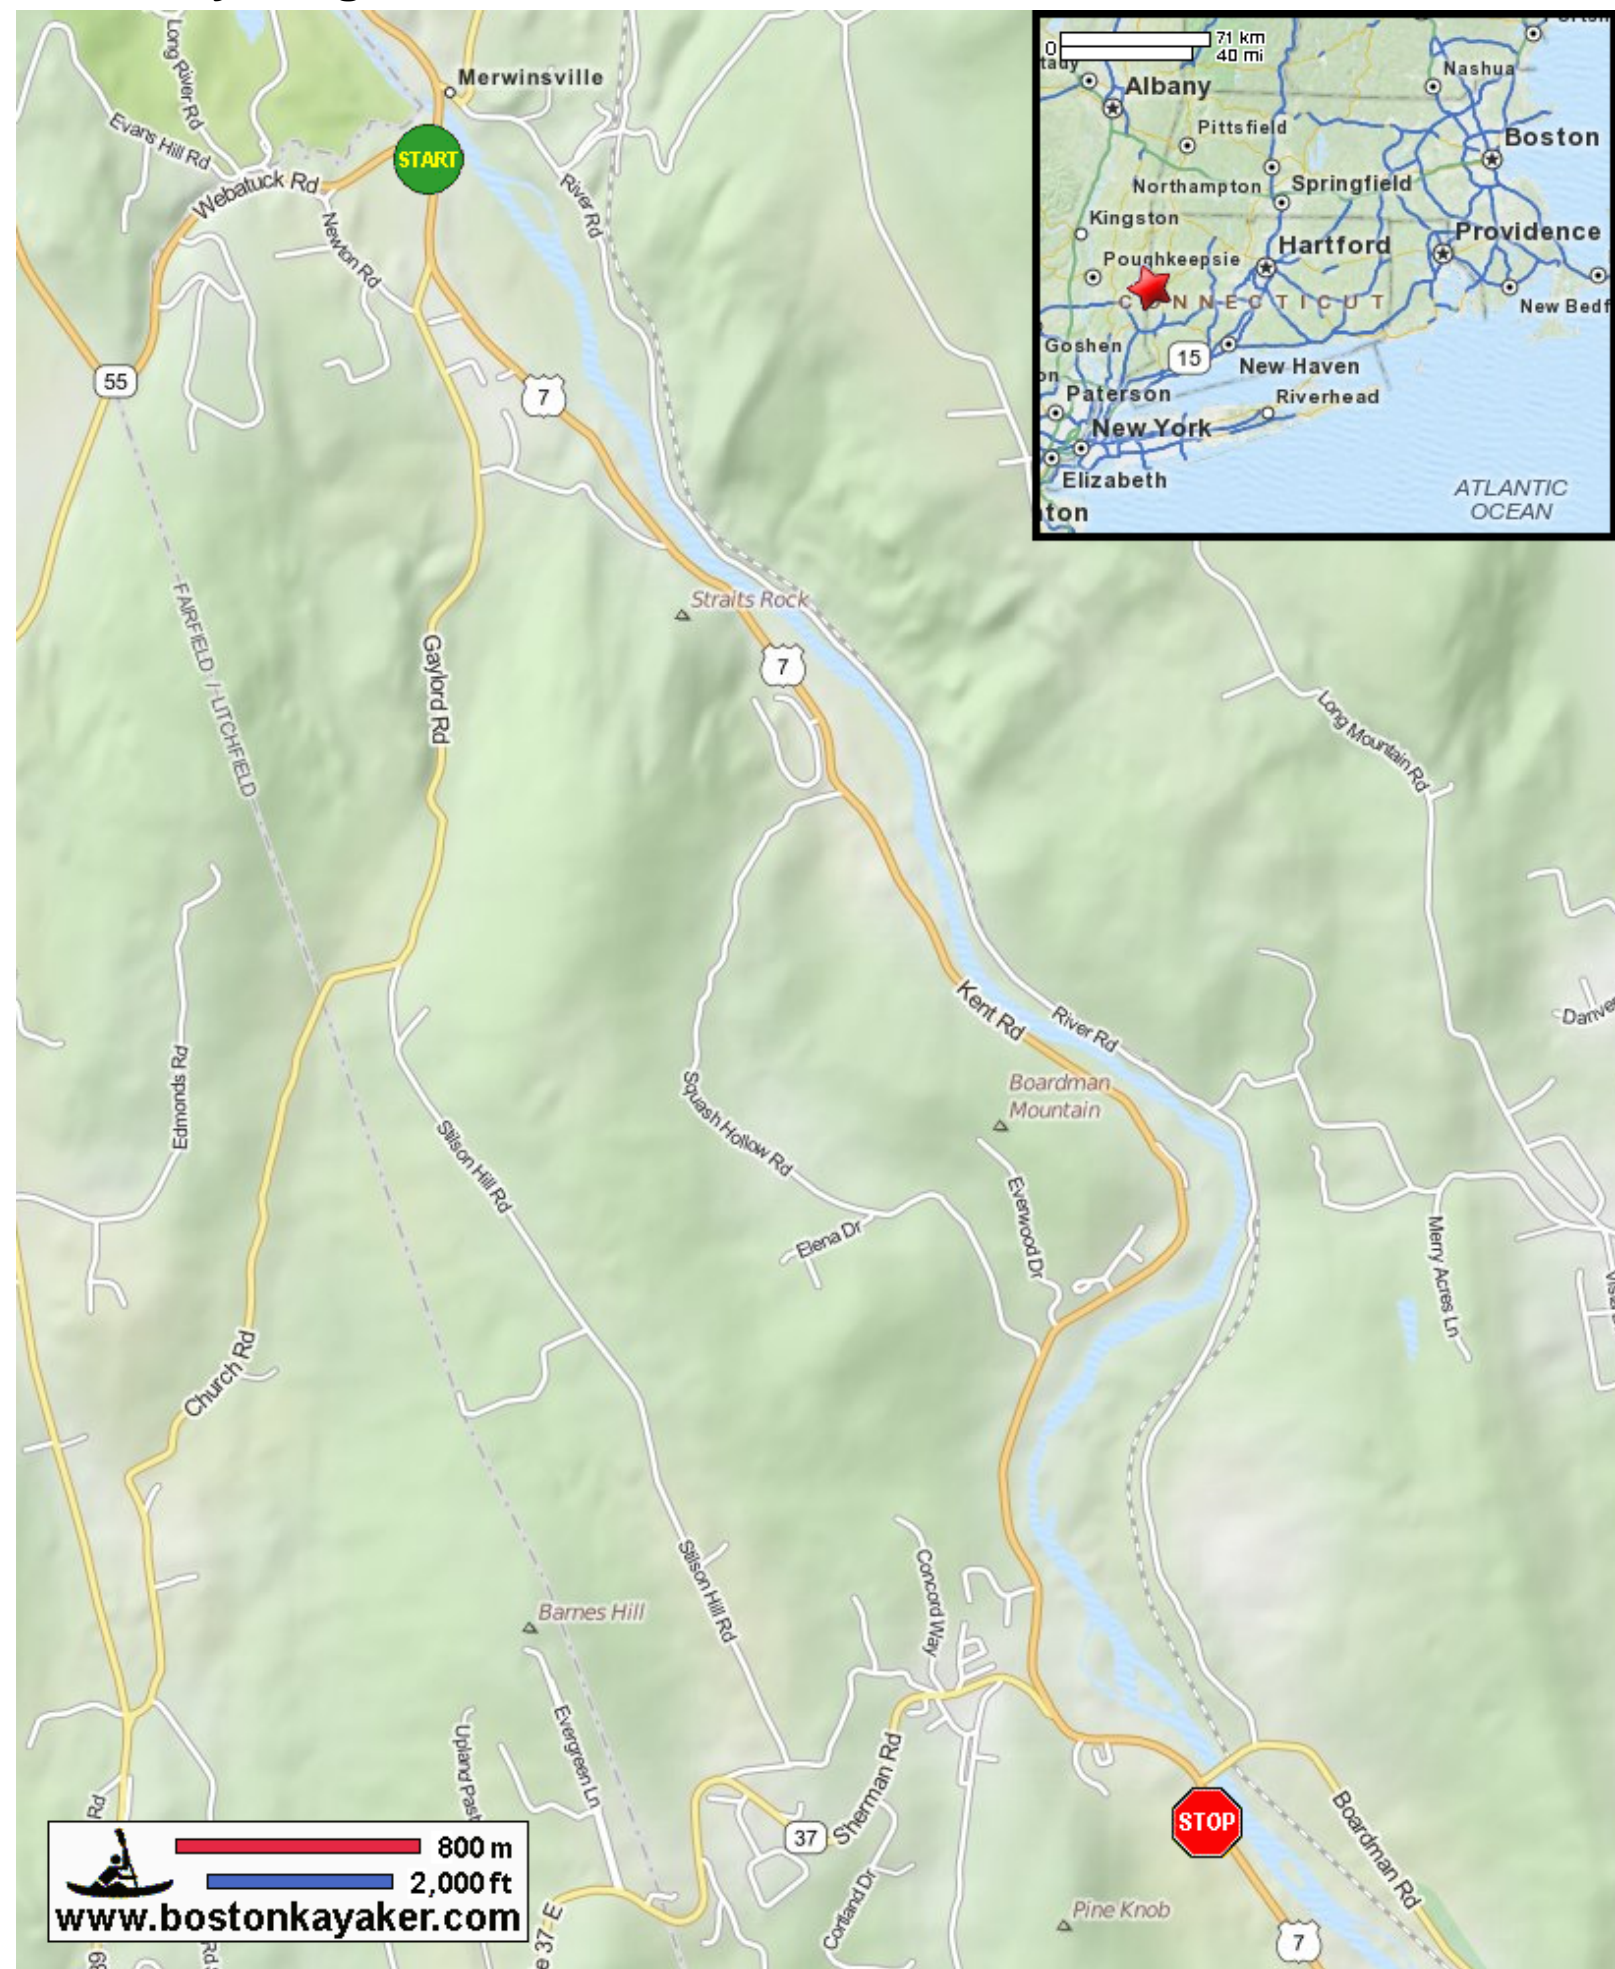

# Kayaking on Housatonic Rivers - from Gaylordsville CT to New Milford CT

Put in at Kent Road / Route 7 bridge in Gaylordsville CT.

Take out at Boardman Road bridge in New Milford CT.

Estimated distance = 4.5 miles