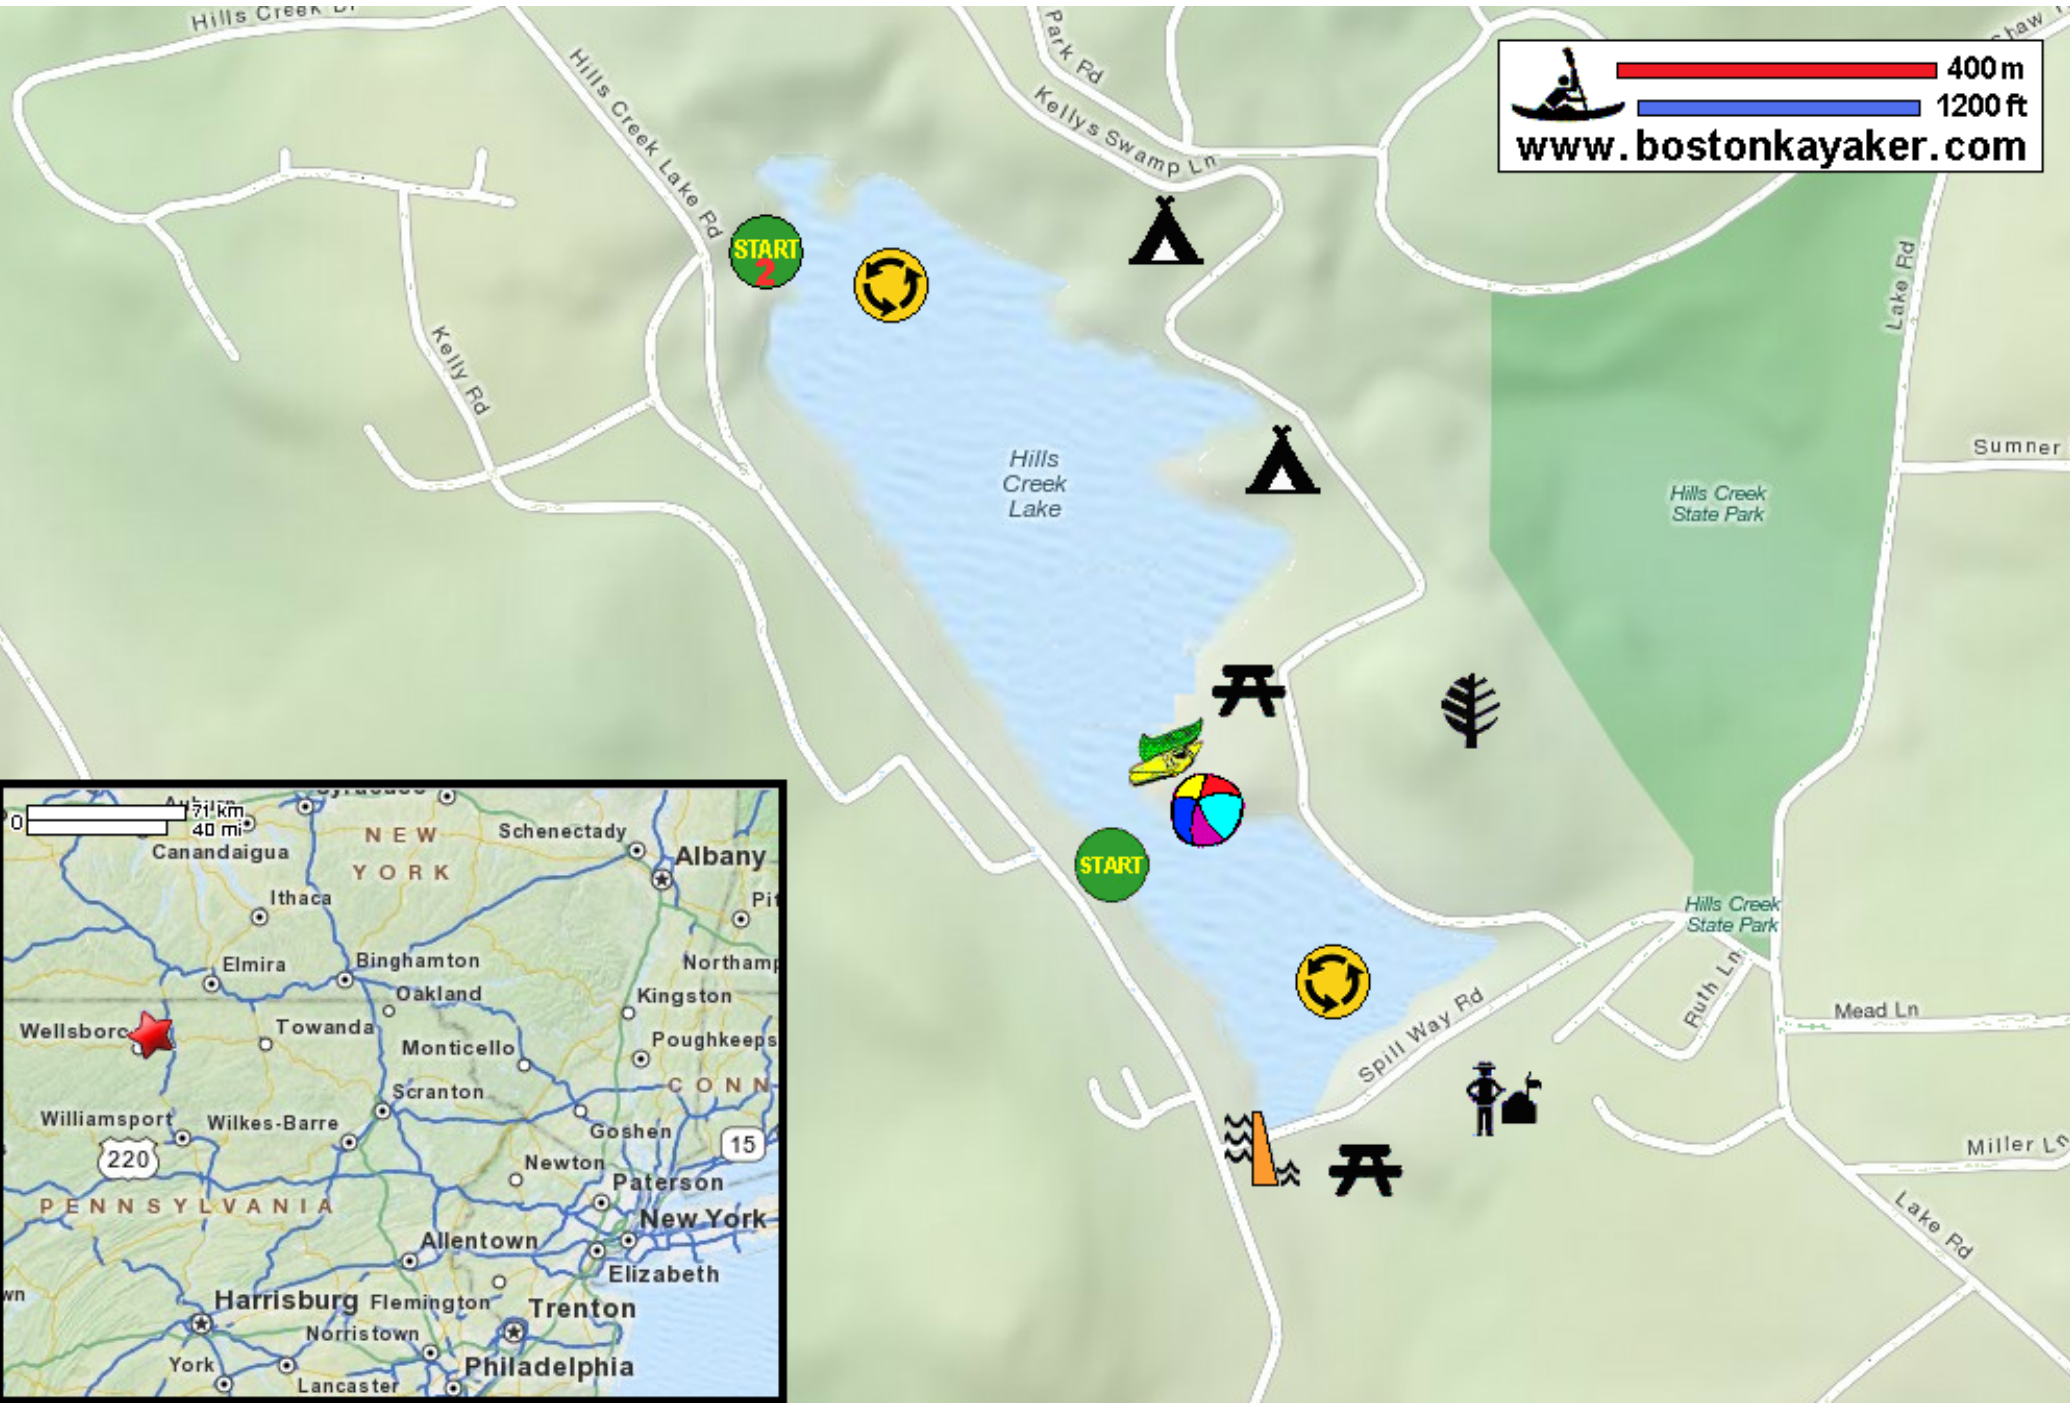

Kayaking on Hills Creek Lake - in Wellsboro PA

400 m
1200 ft
www.bostonkayaker.com

- Put in at Hills Creek Lake Road in Wellsboro PA.
- Paddle around lake and return.
- Estimated distance = 1.5+ miles
- Kayak rentals
- Hills Creek State Park
- Public beach
- Hills Creek Dam
- Alternate put in at north end of lake.
- Picnic area and pavilions
- State park campgrounds
- Park office