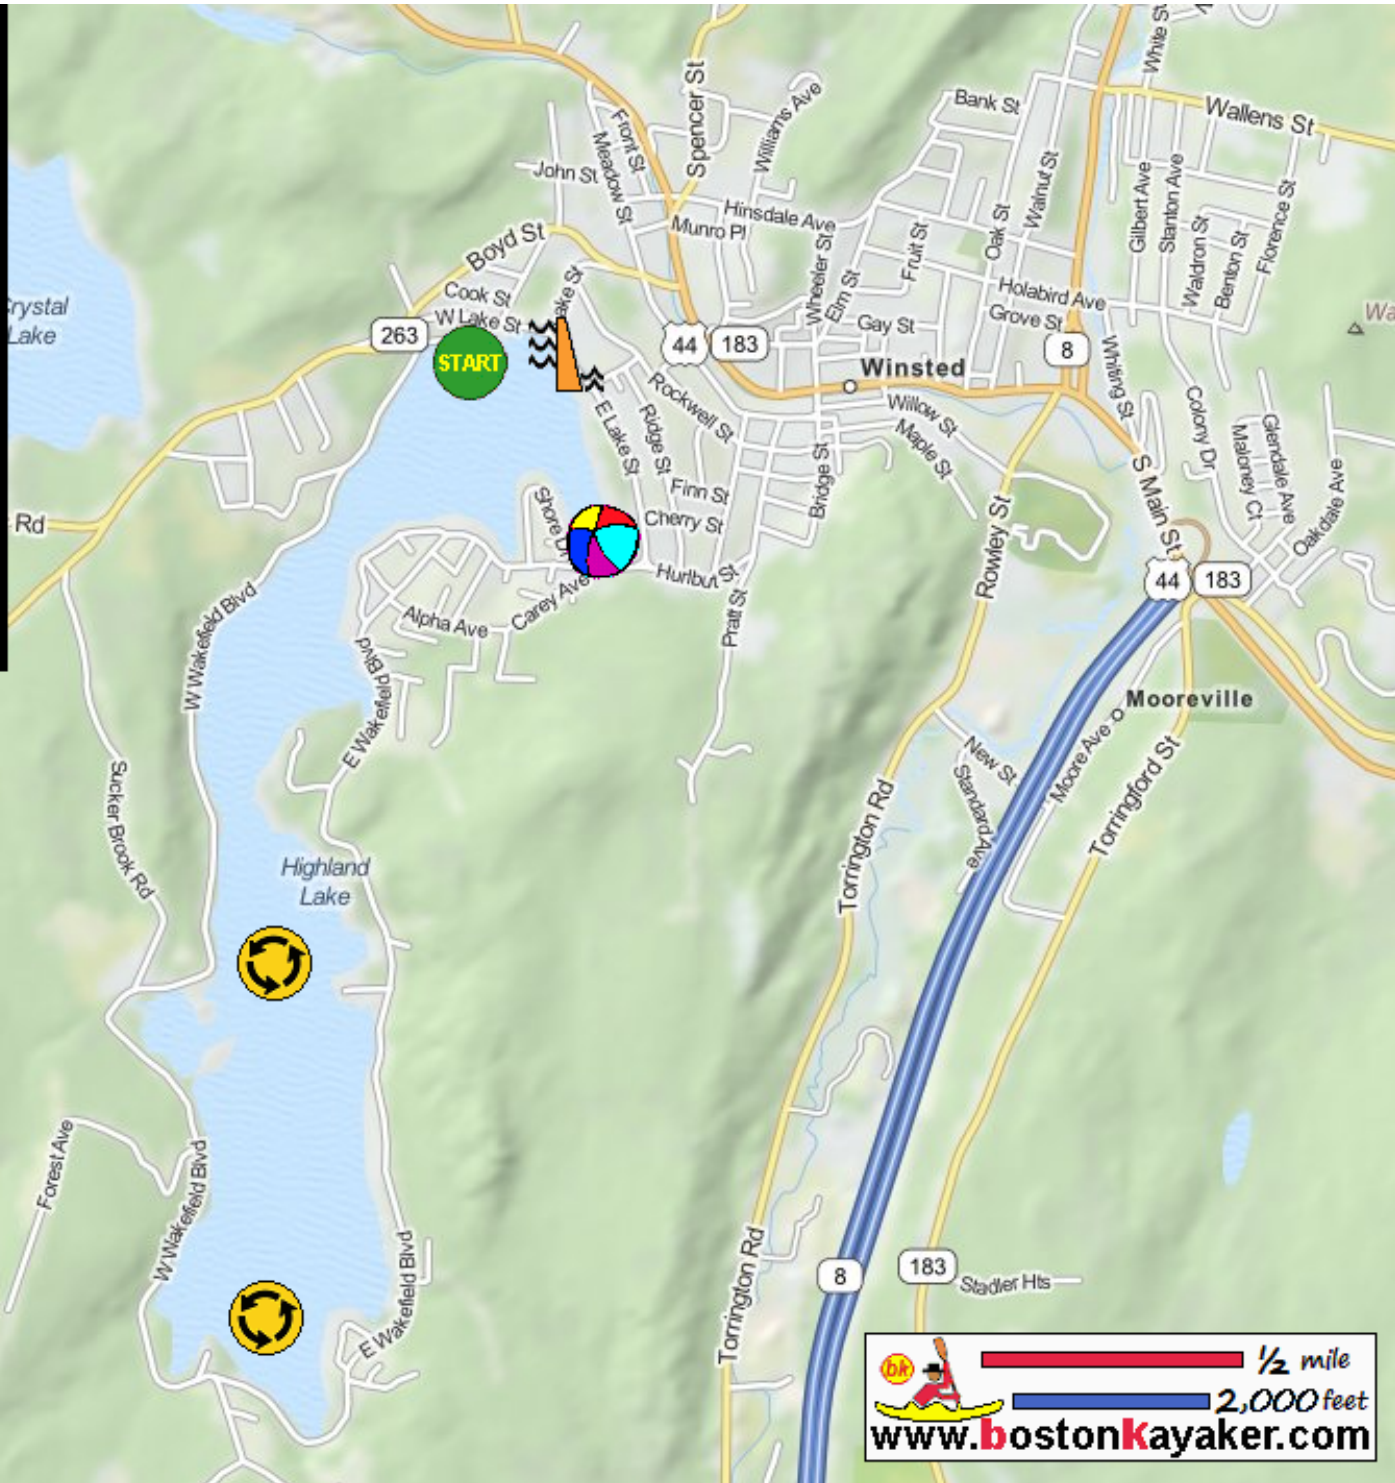

Kayaking on Highland Lake - in Winsted CT

Put in at ramp on West Lake Street off Route 263 in Winsted CT.

Paddle around Highland Lake and return.

Estimated round trip distance = 5+ miles

Highland Lake Dam

Platt Hill State Park

Resha Beach and rec area