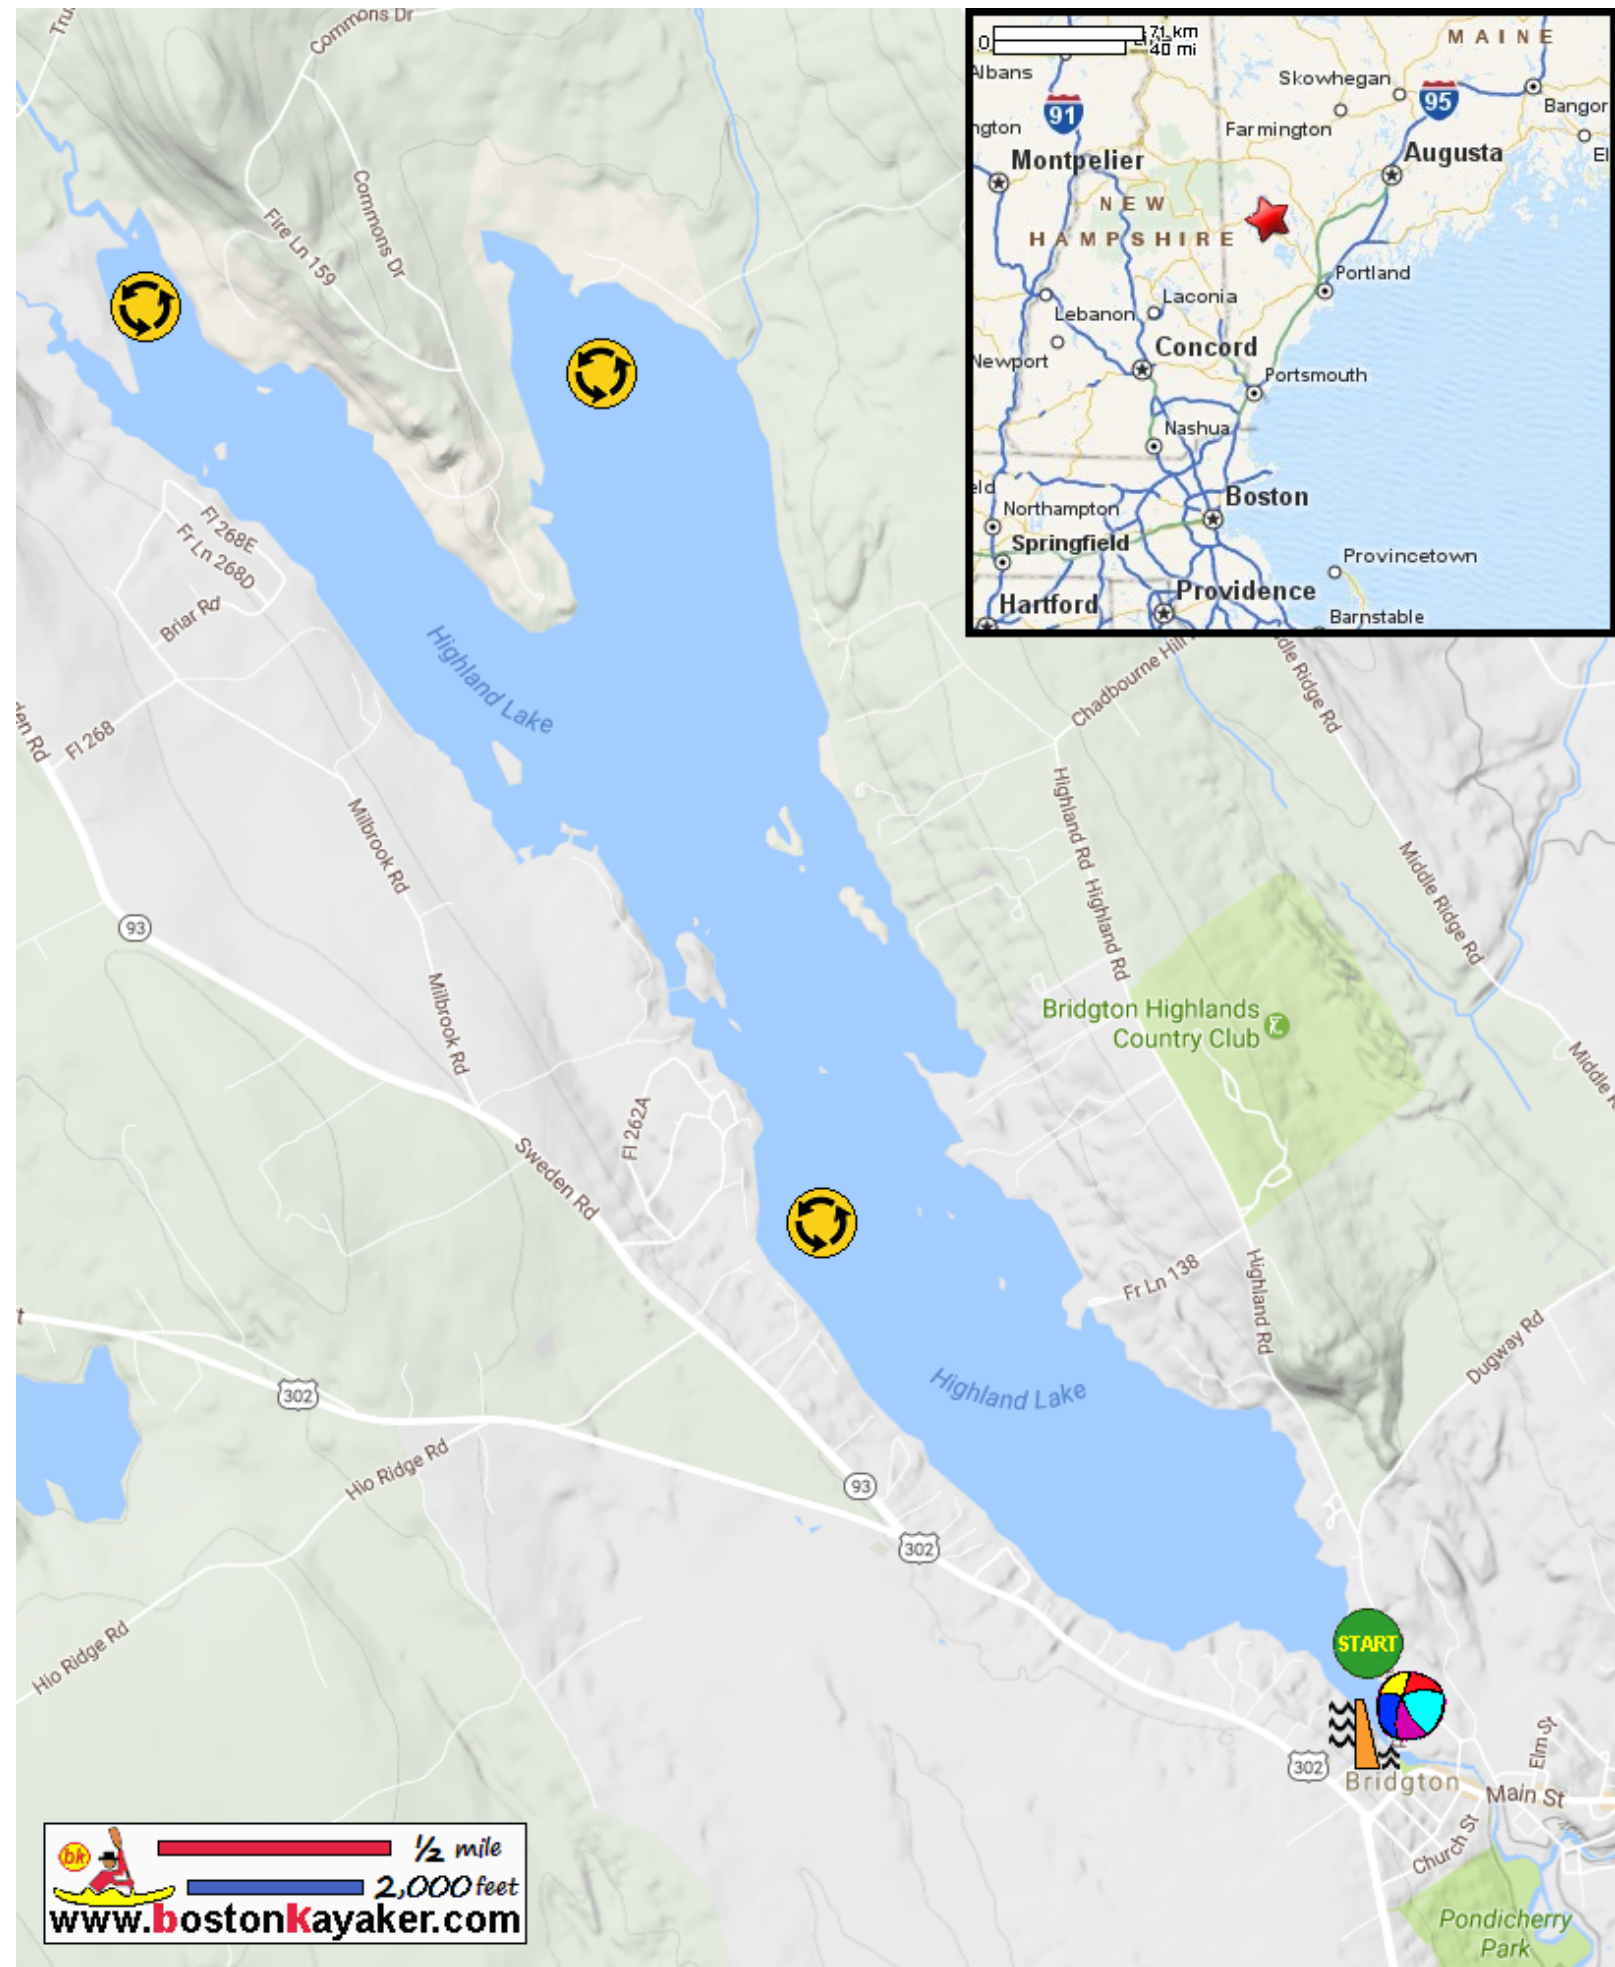

# Kayaking on Highland Lake - in Bridgton ME

 1/2 mile  
 2,000 feet  
[www.bostonkayaker.com](http://www.bostonkayaker.com)

-  Put in at Highland Road in Bridgton ME.
-  Paddle around Highland Lakedown and return.
-  Estimated round trip distance = 9.5+ miles
-  Highland Lake Dam
-  Public beach