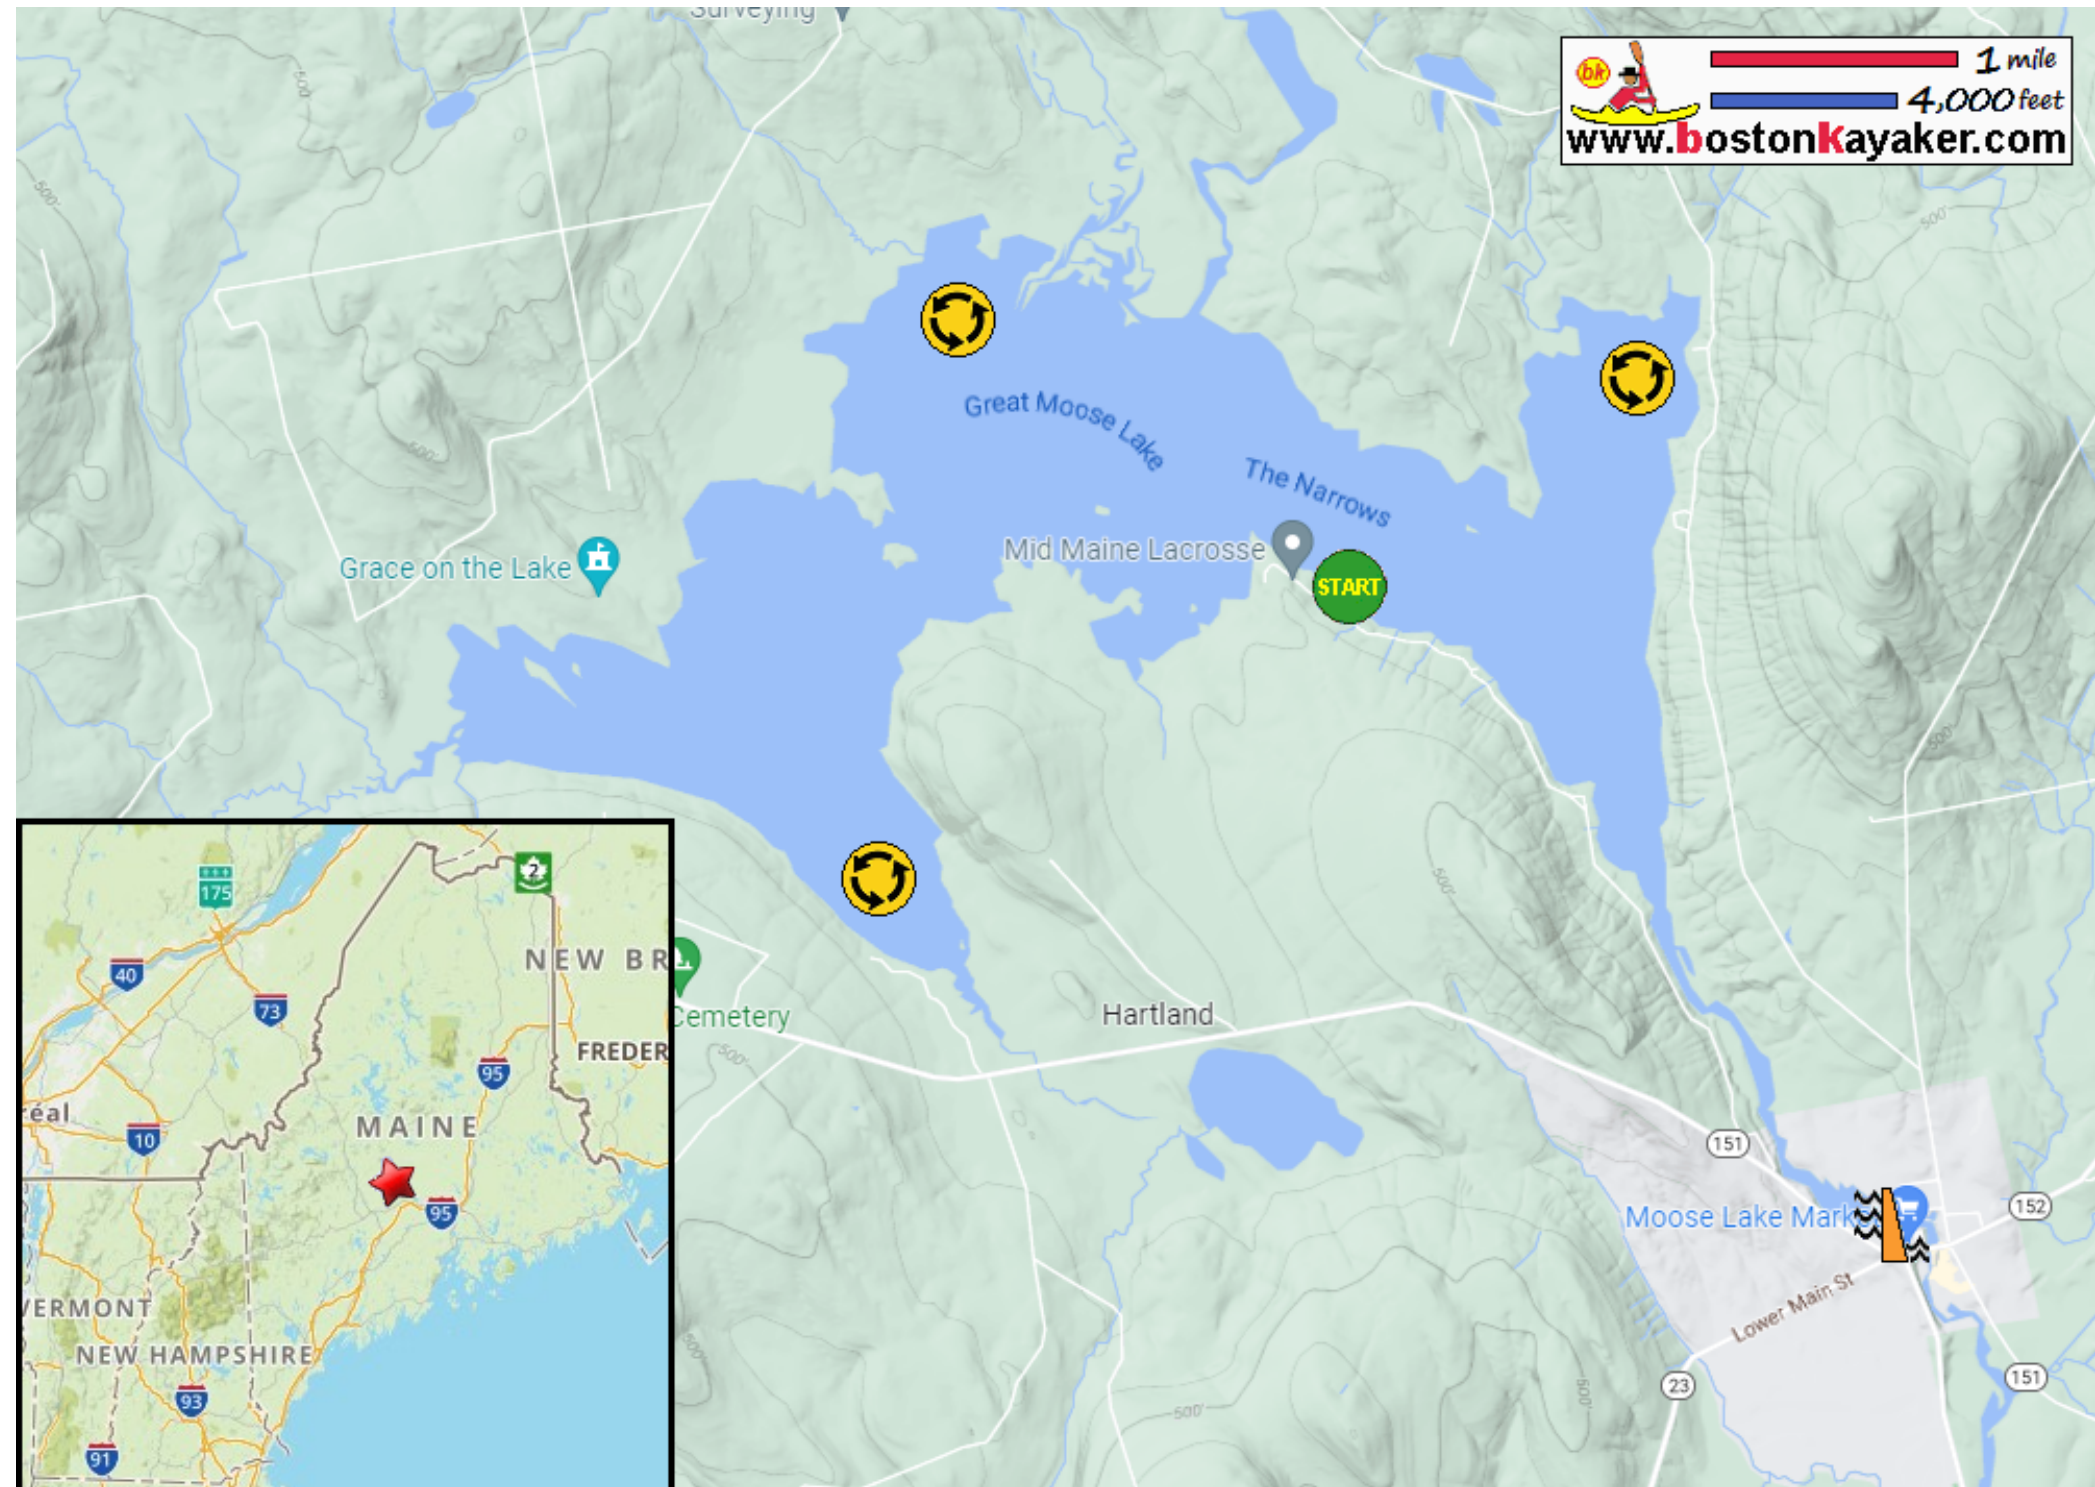

Kayaking on Great Moose Lake - in Hartland ME

1 mile
4,000 feet
www.bostonkayaker.com

Put in at Great Moose Drive town launch in Hartland ME.

Paddle around Great Moose Lake and return.

Estimated round trip distance = 8+ miles

Hartland Dam