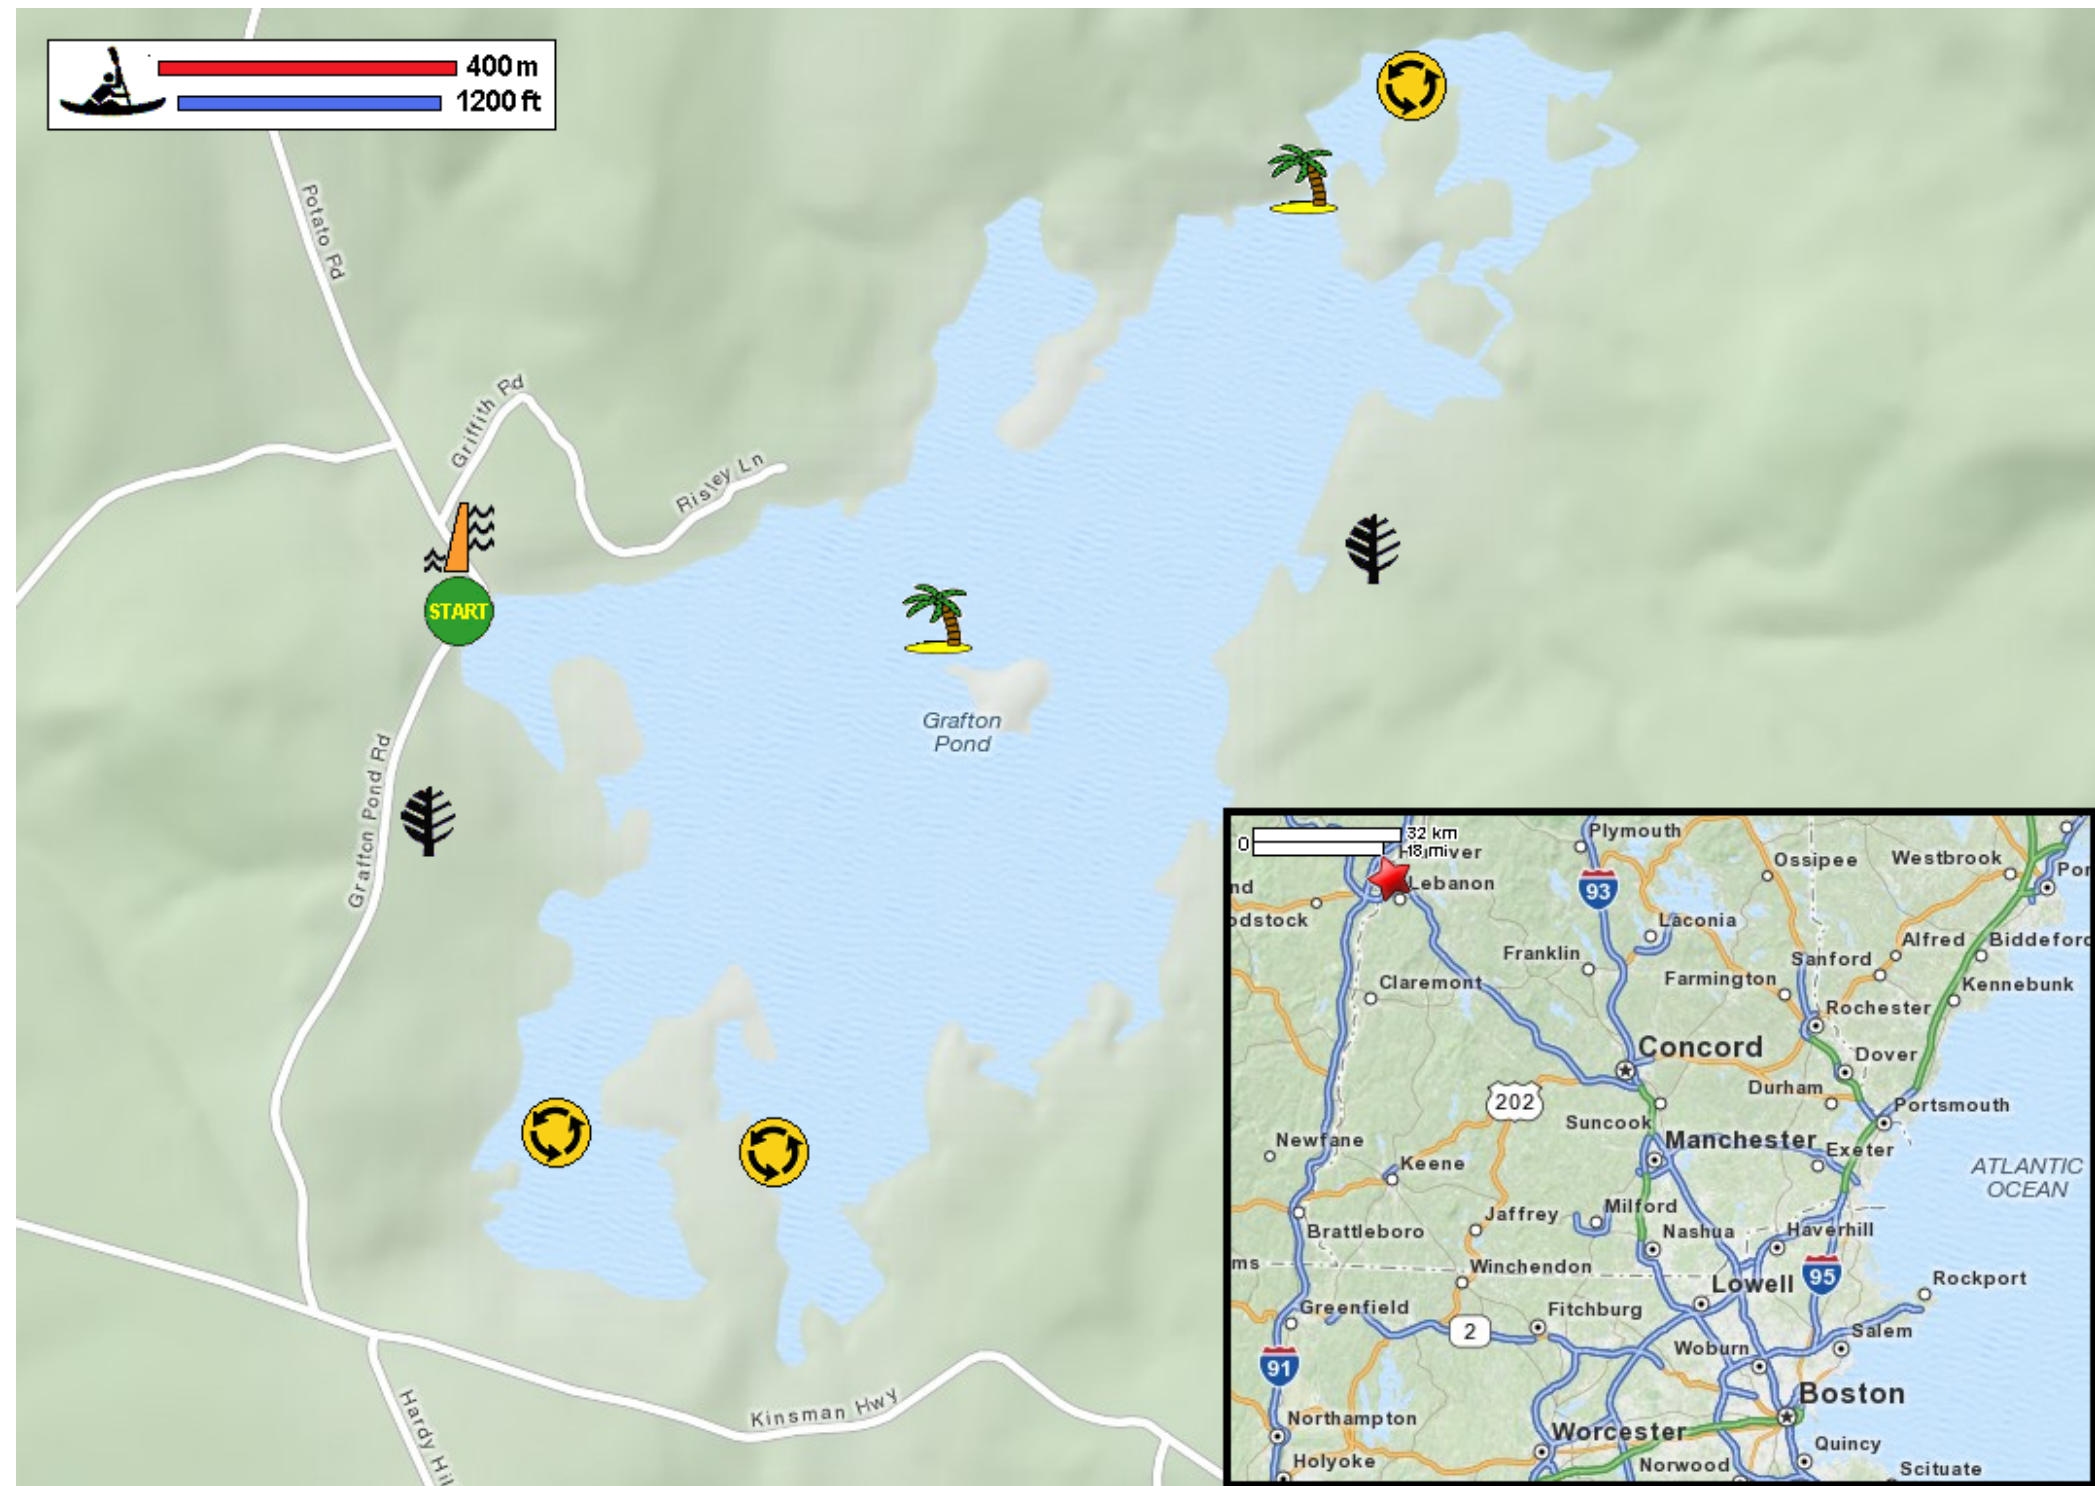

# Kayaking on Grafton Pond - in Grafton NH

400m  
1200ft

Put in at Grafton Pond Road near dam in Grafton NH.

Paddle around the pond's coves and islands and return.

Estimated round trip distance = 3 miles

Grafton Pond Dam

Grafton Pond Reservation

Pond has islands to explore.