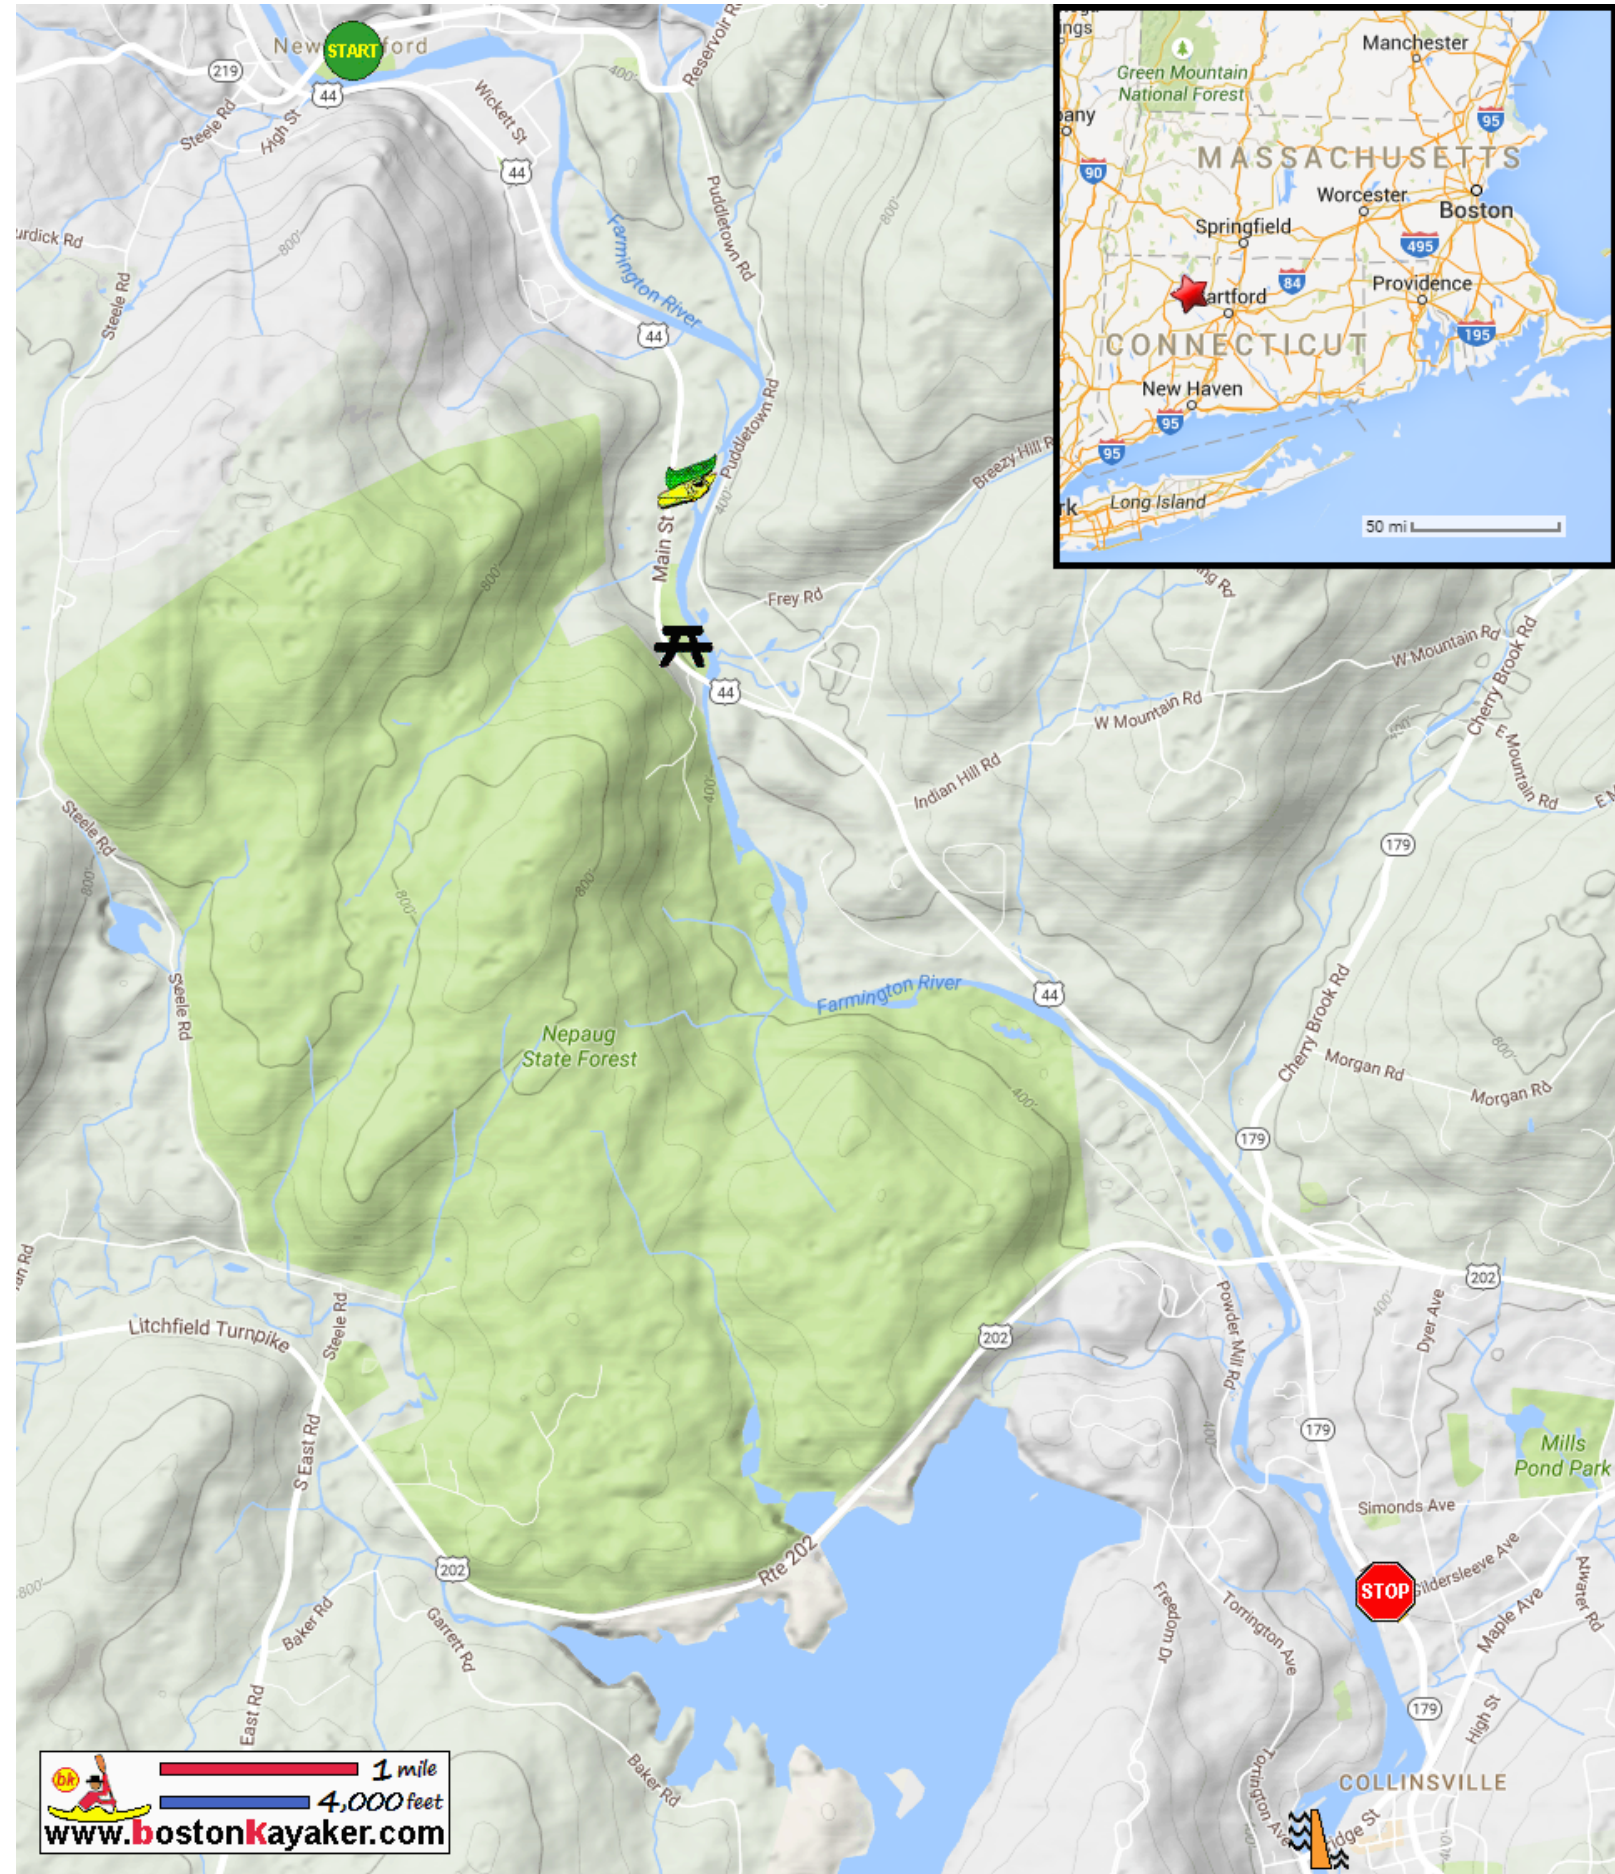

Kayaking on Farmington River - from New Hartford CT to Collinsville CT

www.bostonkayaker.com

-  Put in at Callahan Park on Cottage Street in New Hartford CT.
-  Take out at Waste Water Treatment Plant on River Road in Collinsville CT.
-  Mainstream Canoe - kayak rentals
-  Estimated distance = 6 miles
-  Satan's Kingdom Recreation Area
-  Collins Upper Dam