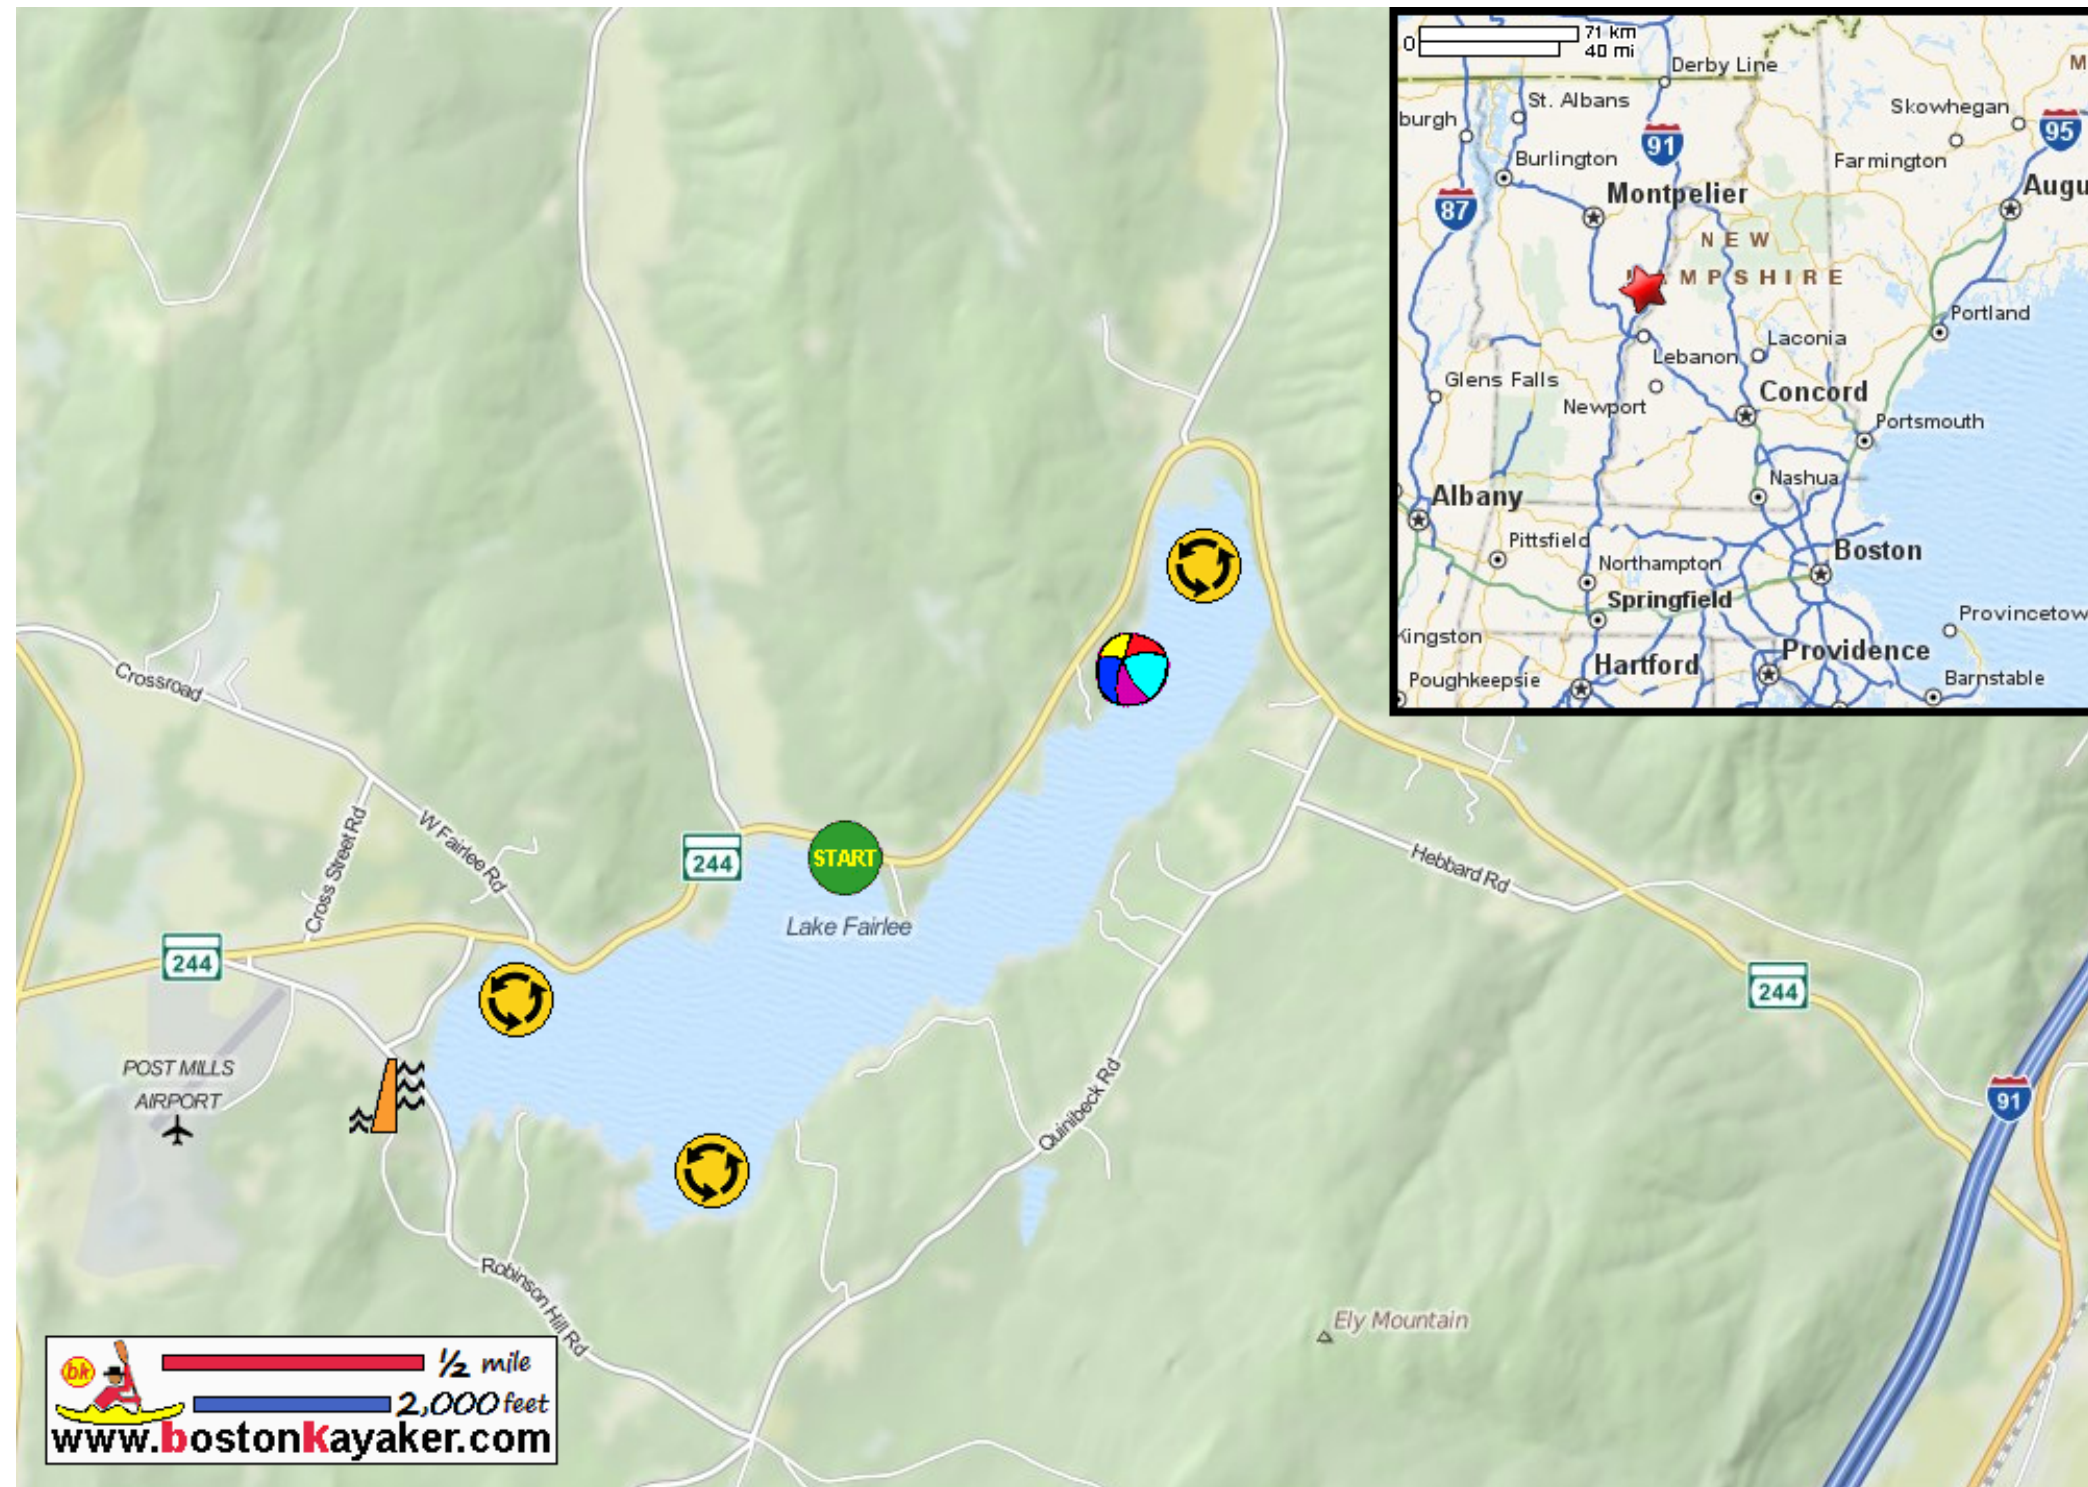

Kayaking on Lake Fairlee - in Fairlee VT

Put in at state ramp Route 244 in Fairlee VT.

Paddle around Lake Fairlee and return.

Estimated round trip distance = 4.5+ miles

Lake Fairlee Dam

Treasure Island public beach