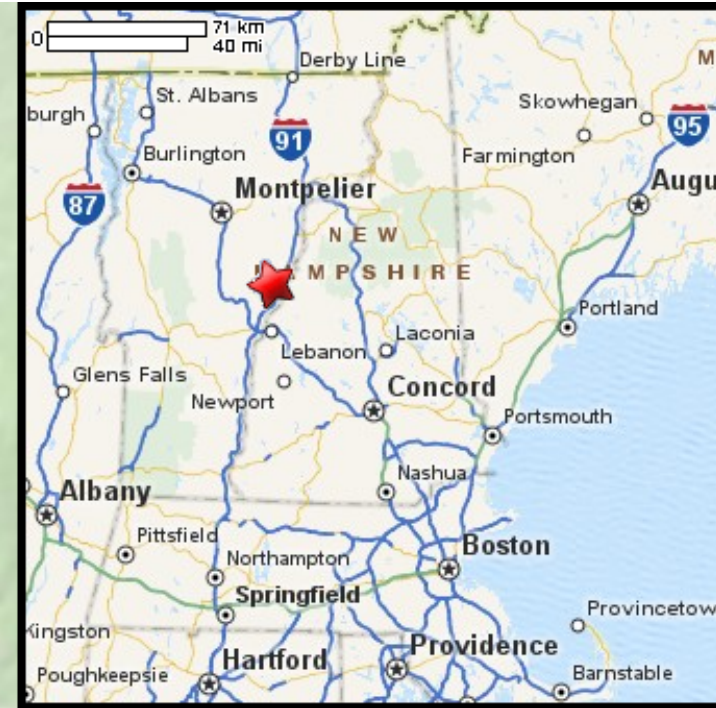

Kayaking on Lake Fairlee - in Fairlee VT

Put in at state ramp Route 244 in Fairlee VT.

Paddle around Lake Fairlee and return.

Estimated round trip distance = 4.5+ miles

Lake Fairlee Dam

Treasure Island public beach