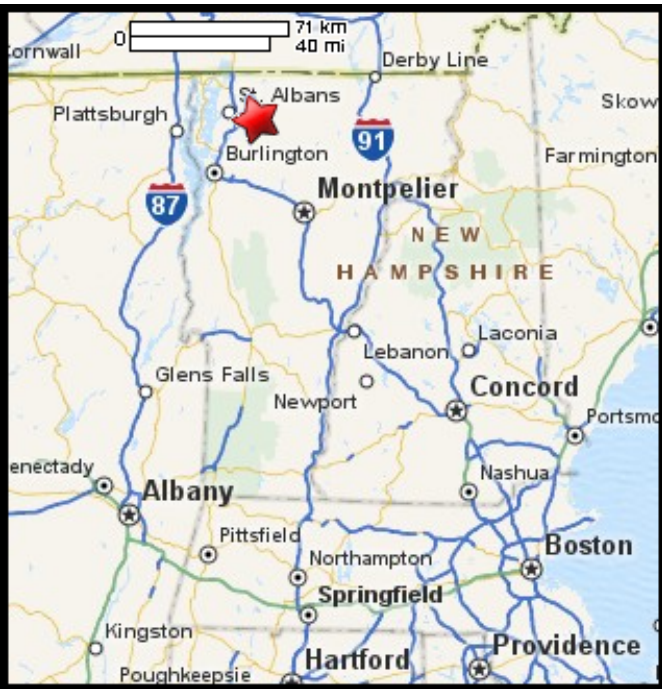

Kayaking on Fairfield Pond - in Fairfield VT

  1/2 mile
 2,000 feet
www.bostonkayaker.com

Put in at Pond Road in Fairfield VT.

Paddle around Fairfield Pond and return.

Estimated round trip distance = 3.5+ miles

Fairfield Pond Dam