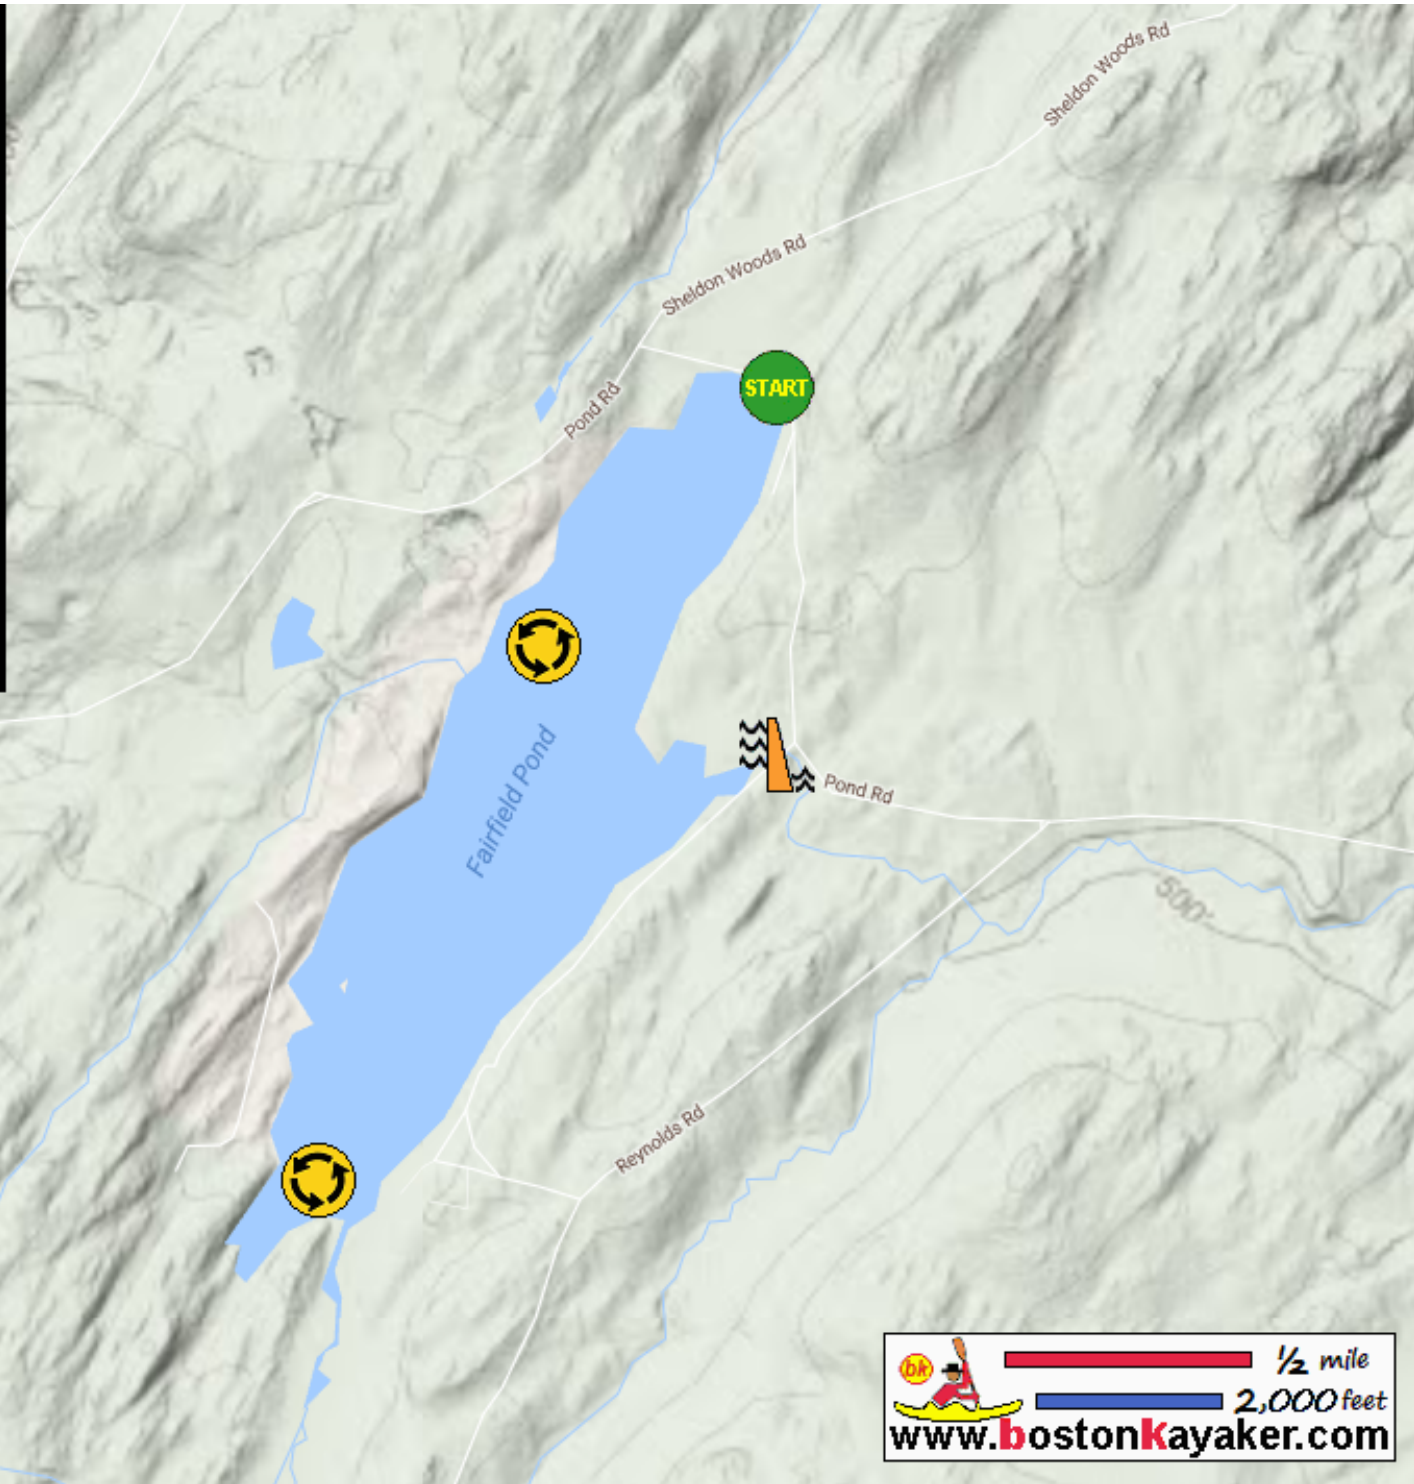

Kayaking on Fairfield Pond - in Fairfield VT

  1/2 mile
 2,000 feet
www.bostonkayaker.com

Put in at Pond Road in Fairfield VT.

Paddle around Fairfield Pond and return.

Estimated round trip distance = 3.5+ miles

Fairfield Pond Dam