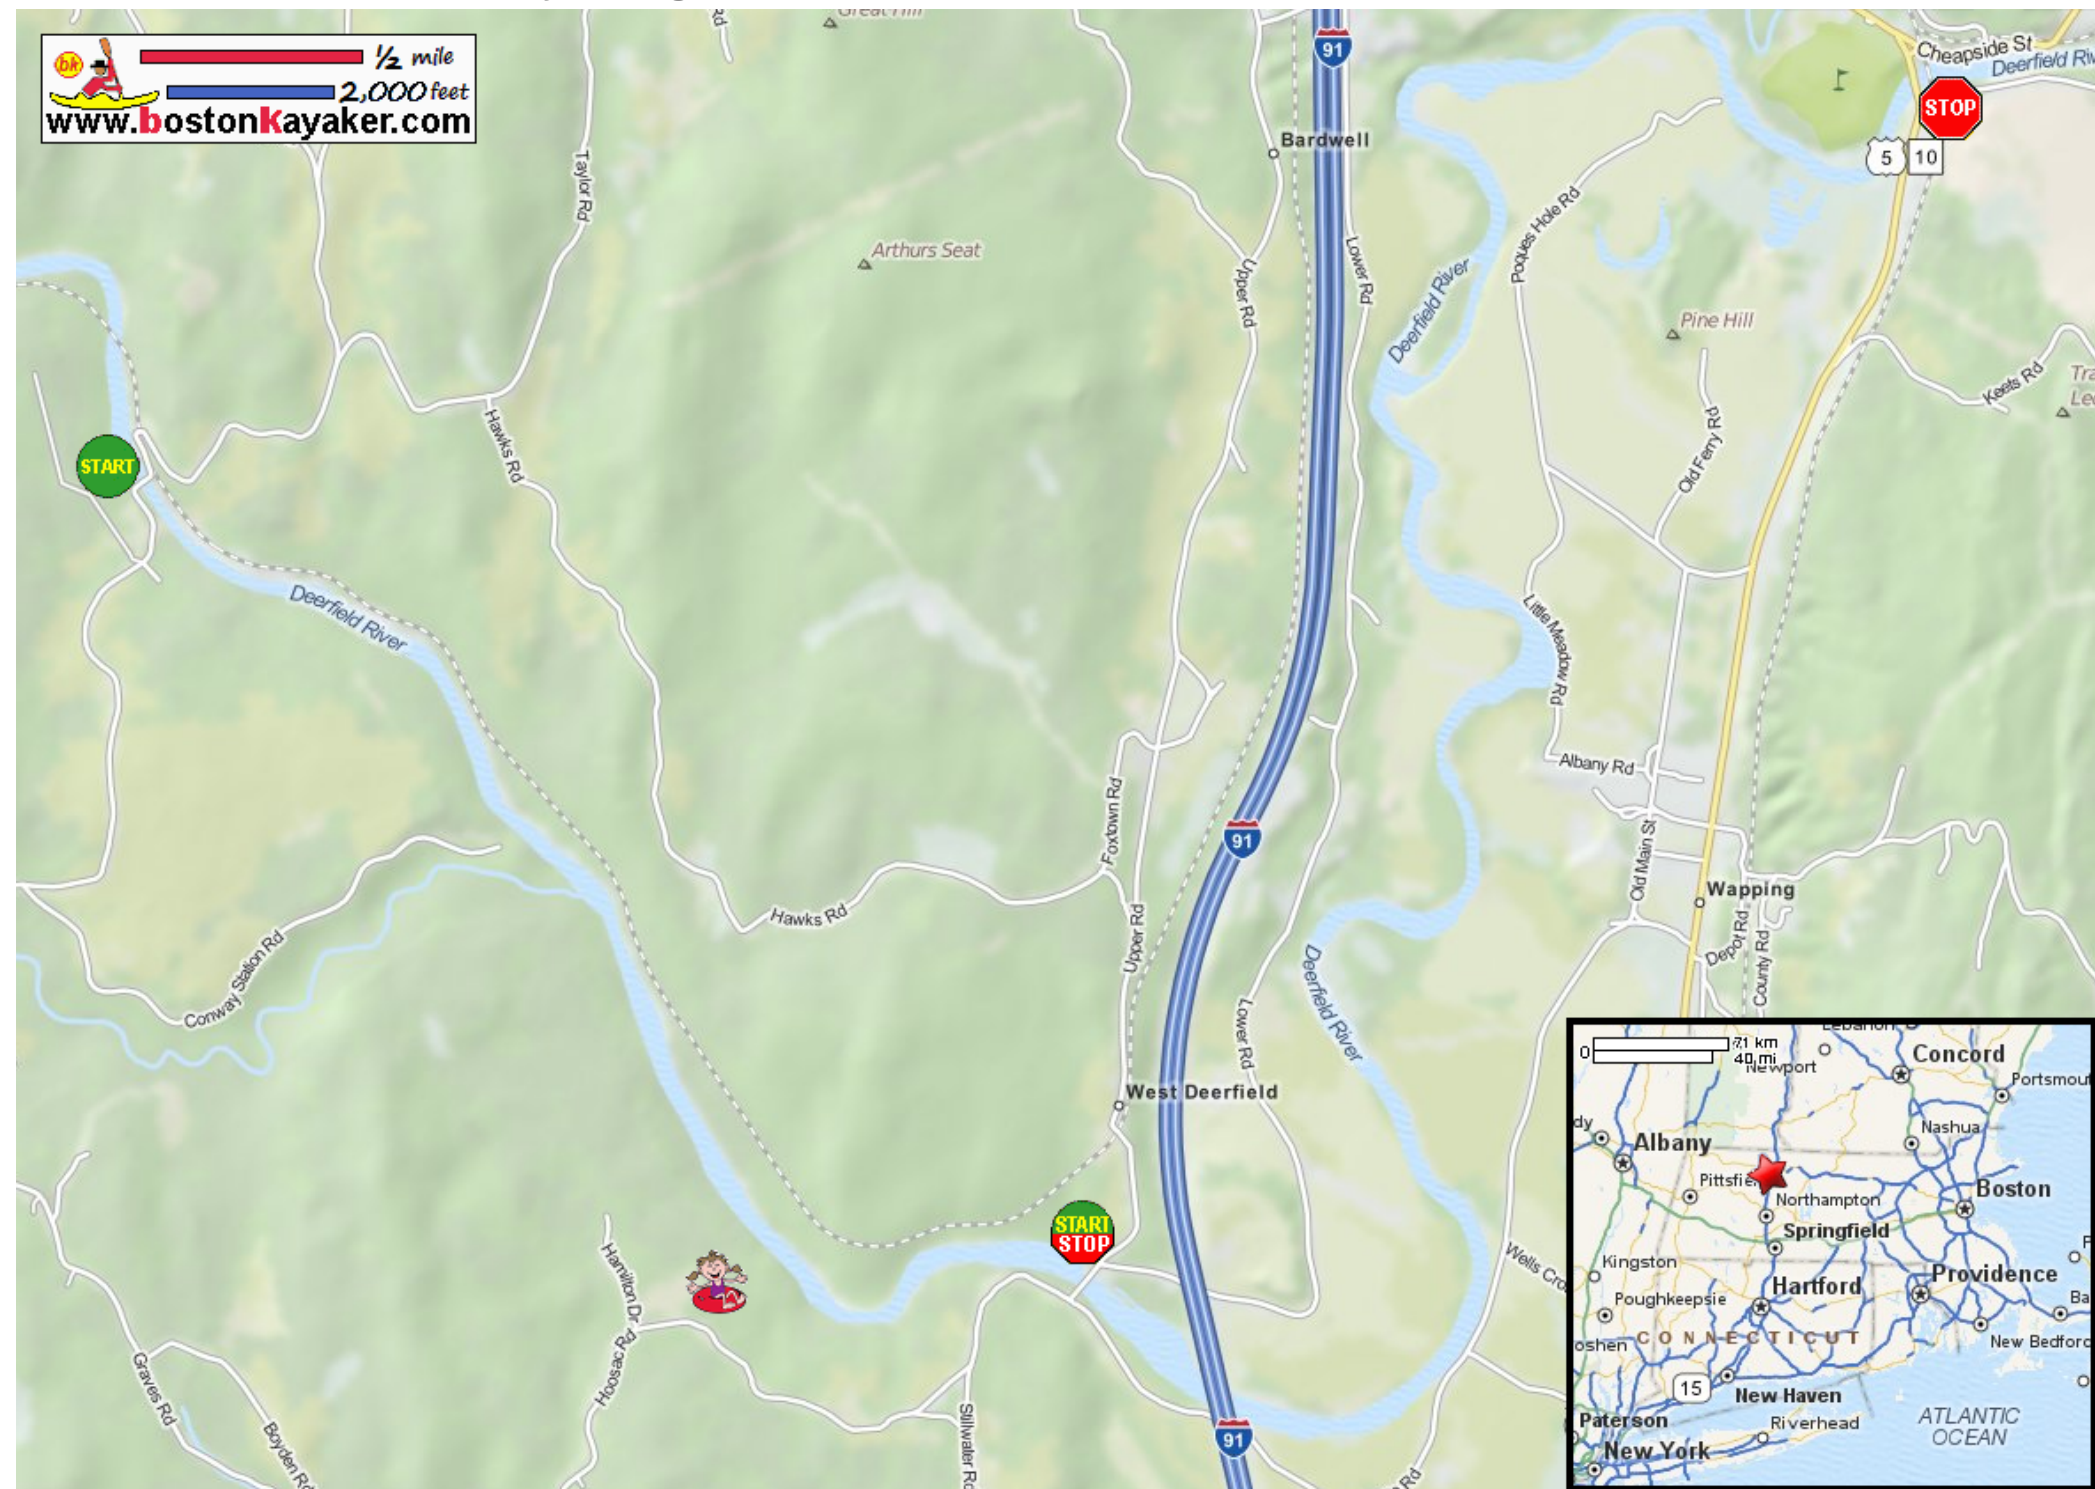

# Kayaking on Deerfield River - from Conway MA to Deerfield MA

www.bostonkayaker.com

-  Put in at Bardwells Ferry Road in Conway MA.
-  Take out at Greenfield Road in Deerfield MA.
-  Estimated distance = 8+ miles
-  Alternate put in / take out at Upper Road bridge.
-  Deer River Portage - tubing outfitters
-  Runnable at > 400cfs.