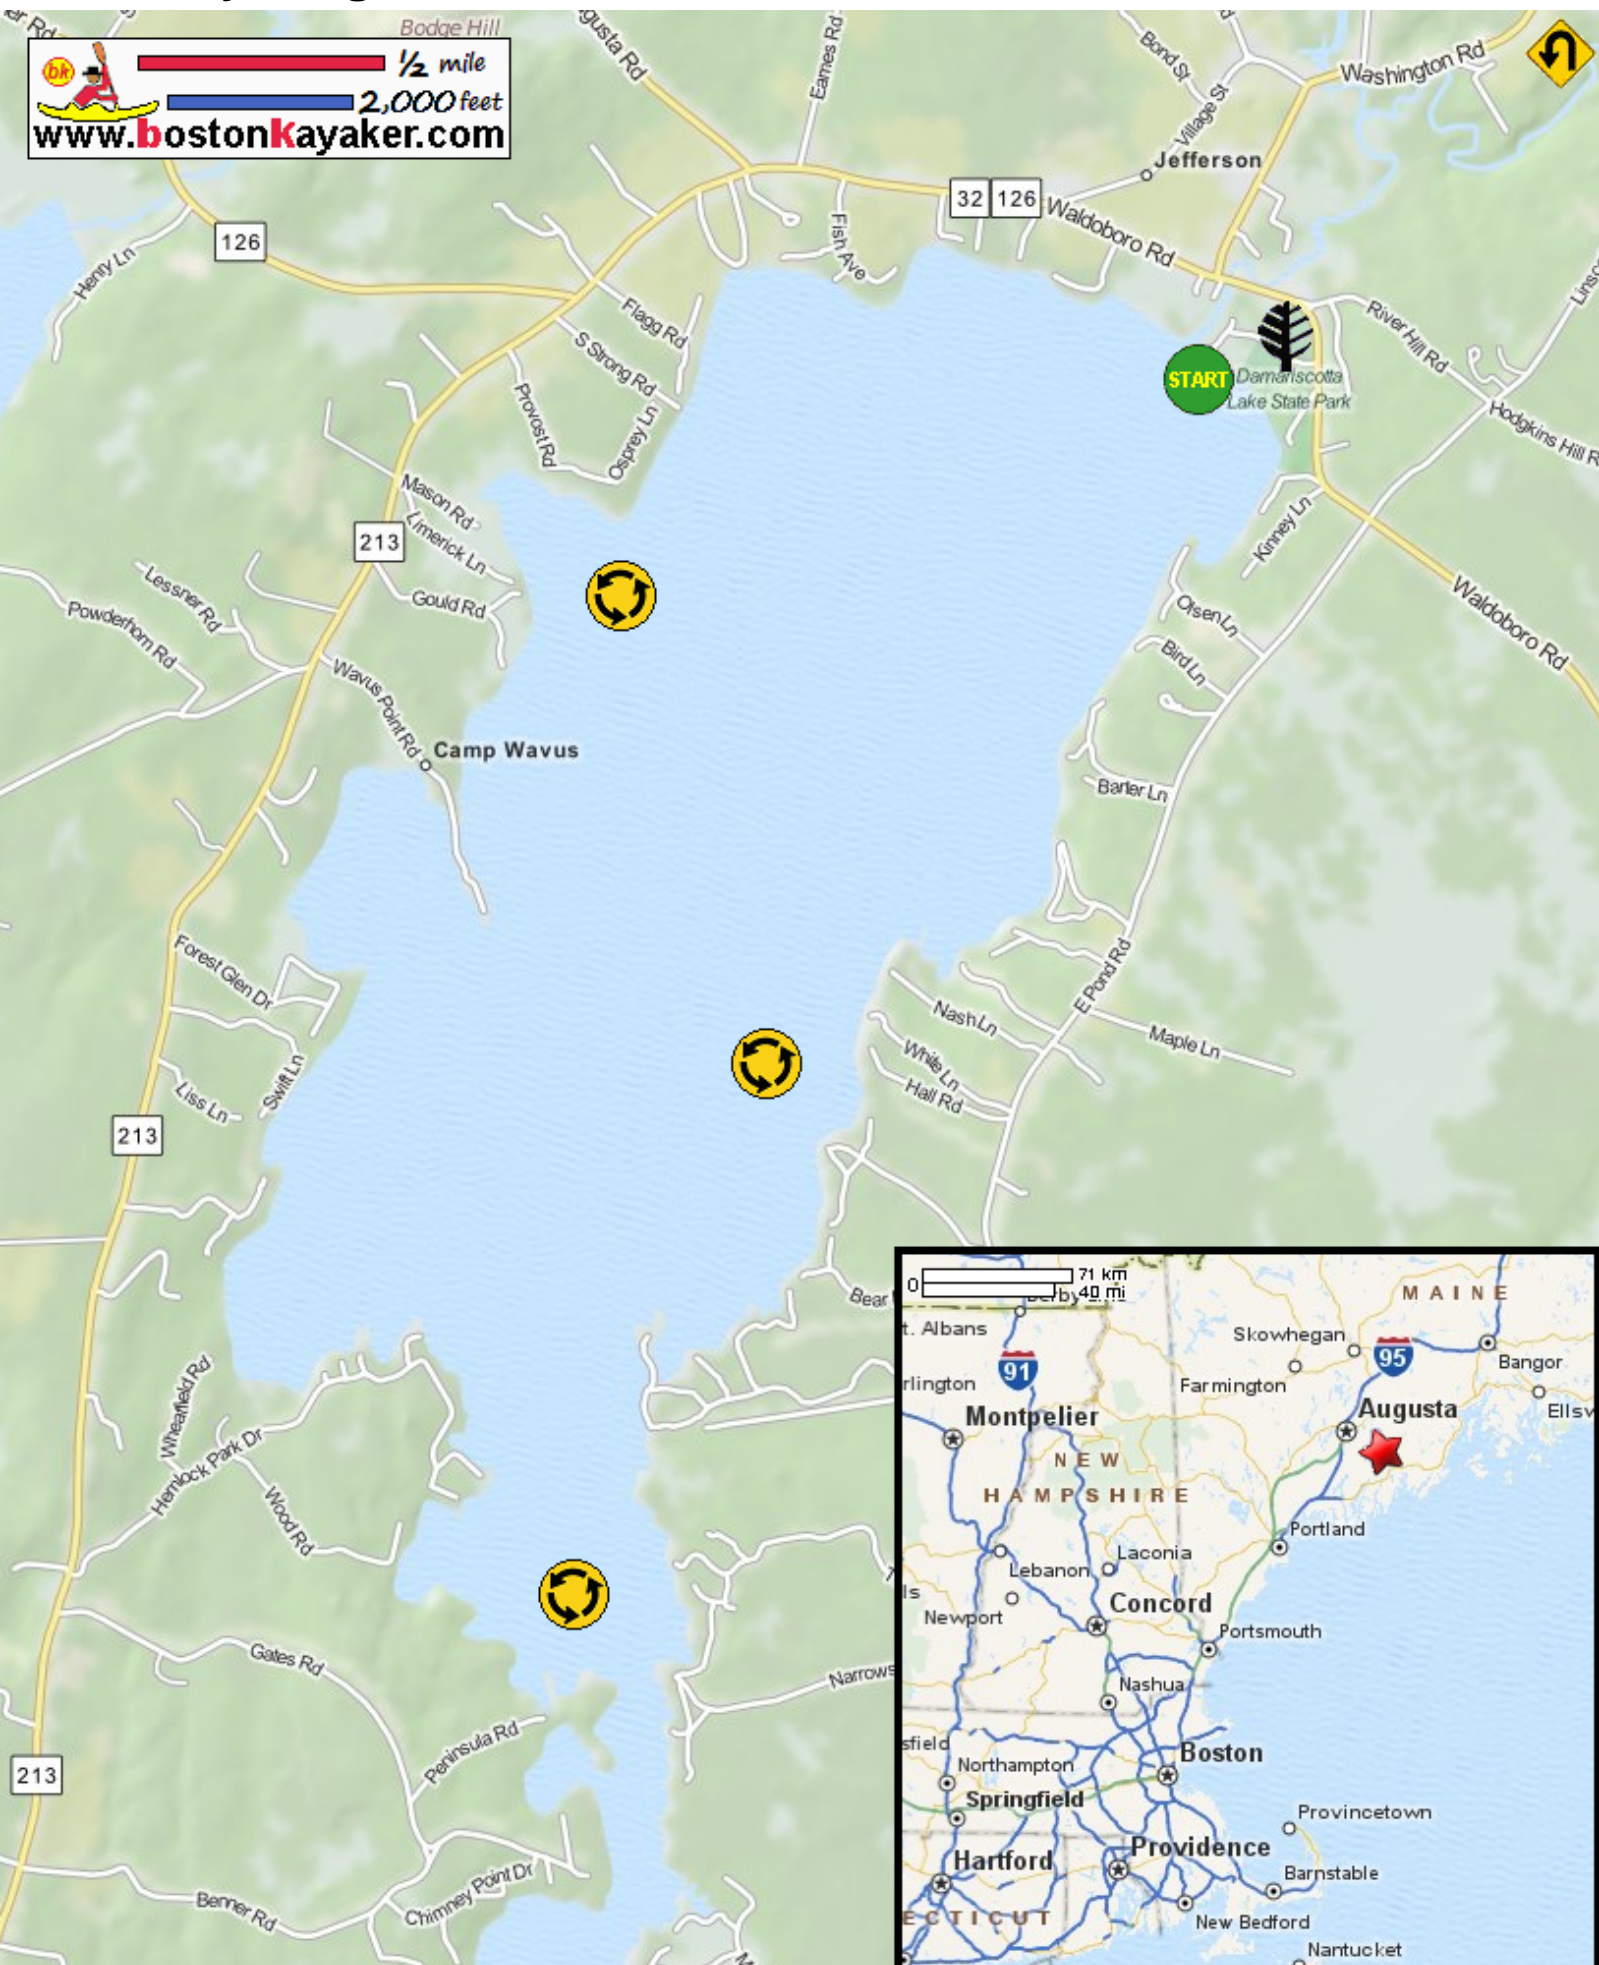

Kayaking on Damariscotta Lake North Basin - in Jefferson ME

1/2 mile
 2,000 feet
www.bostonkayaker.com

- Put in at State Park Road in Jefferson ME.
- Paddle around lake and return.
- Estimated distance = 8+ miles
- Can paddle into Davis Stream.
- Damariscotta Lake State Park