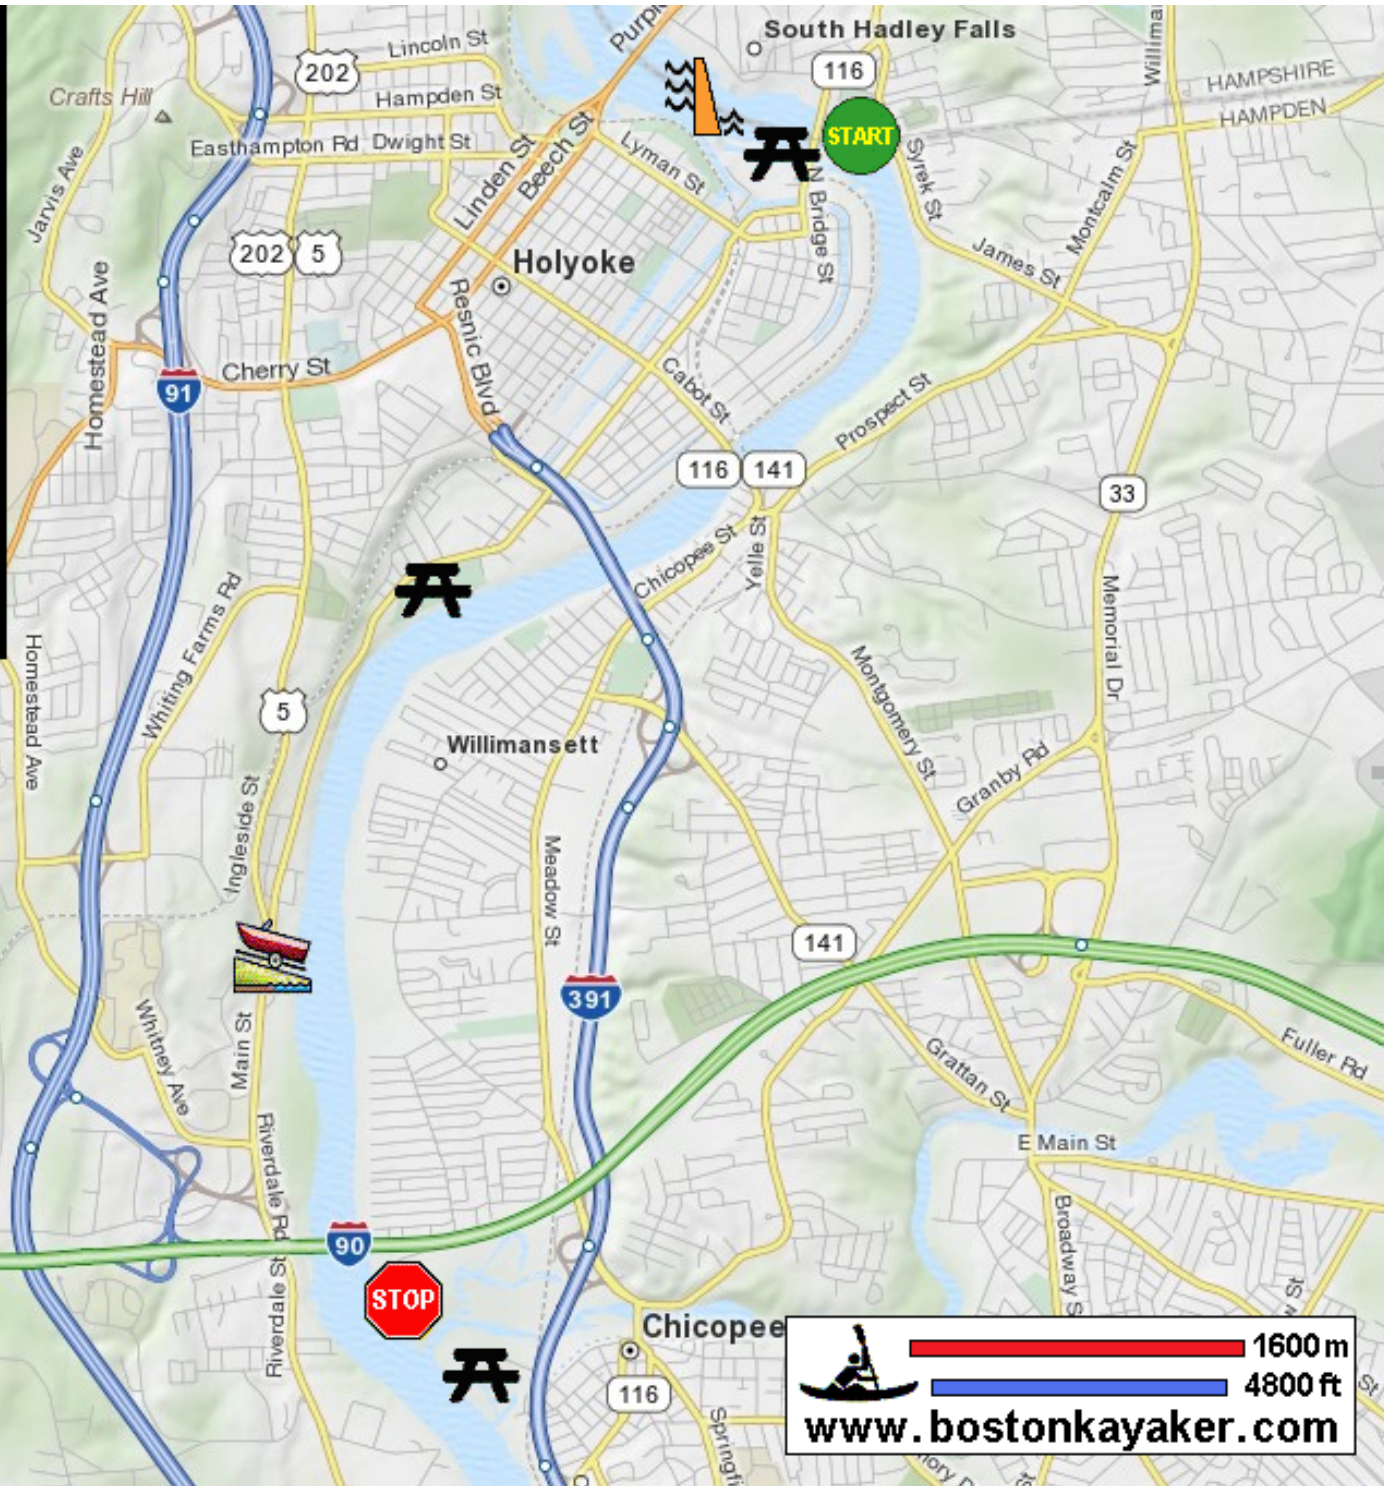

Kayaking on Connecticut River - from South Hadley MA to Chicopee MA

-  Put in at Perjovski State Ramp on South Main Street in South Hadley MA.
-  Take out at Medina Street ramp in Chicopee MA.
-  Estimated distance = 5.5 miles
-  Holyoke Dam
-  Jones Ferry ramp
-  River front parks

 1600 m
 4800 ft
www.bostonkayaker.com