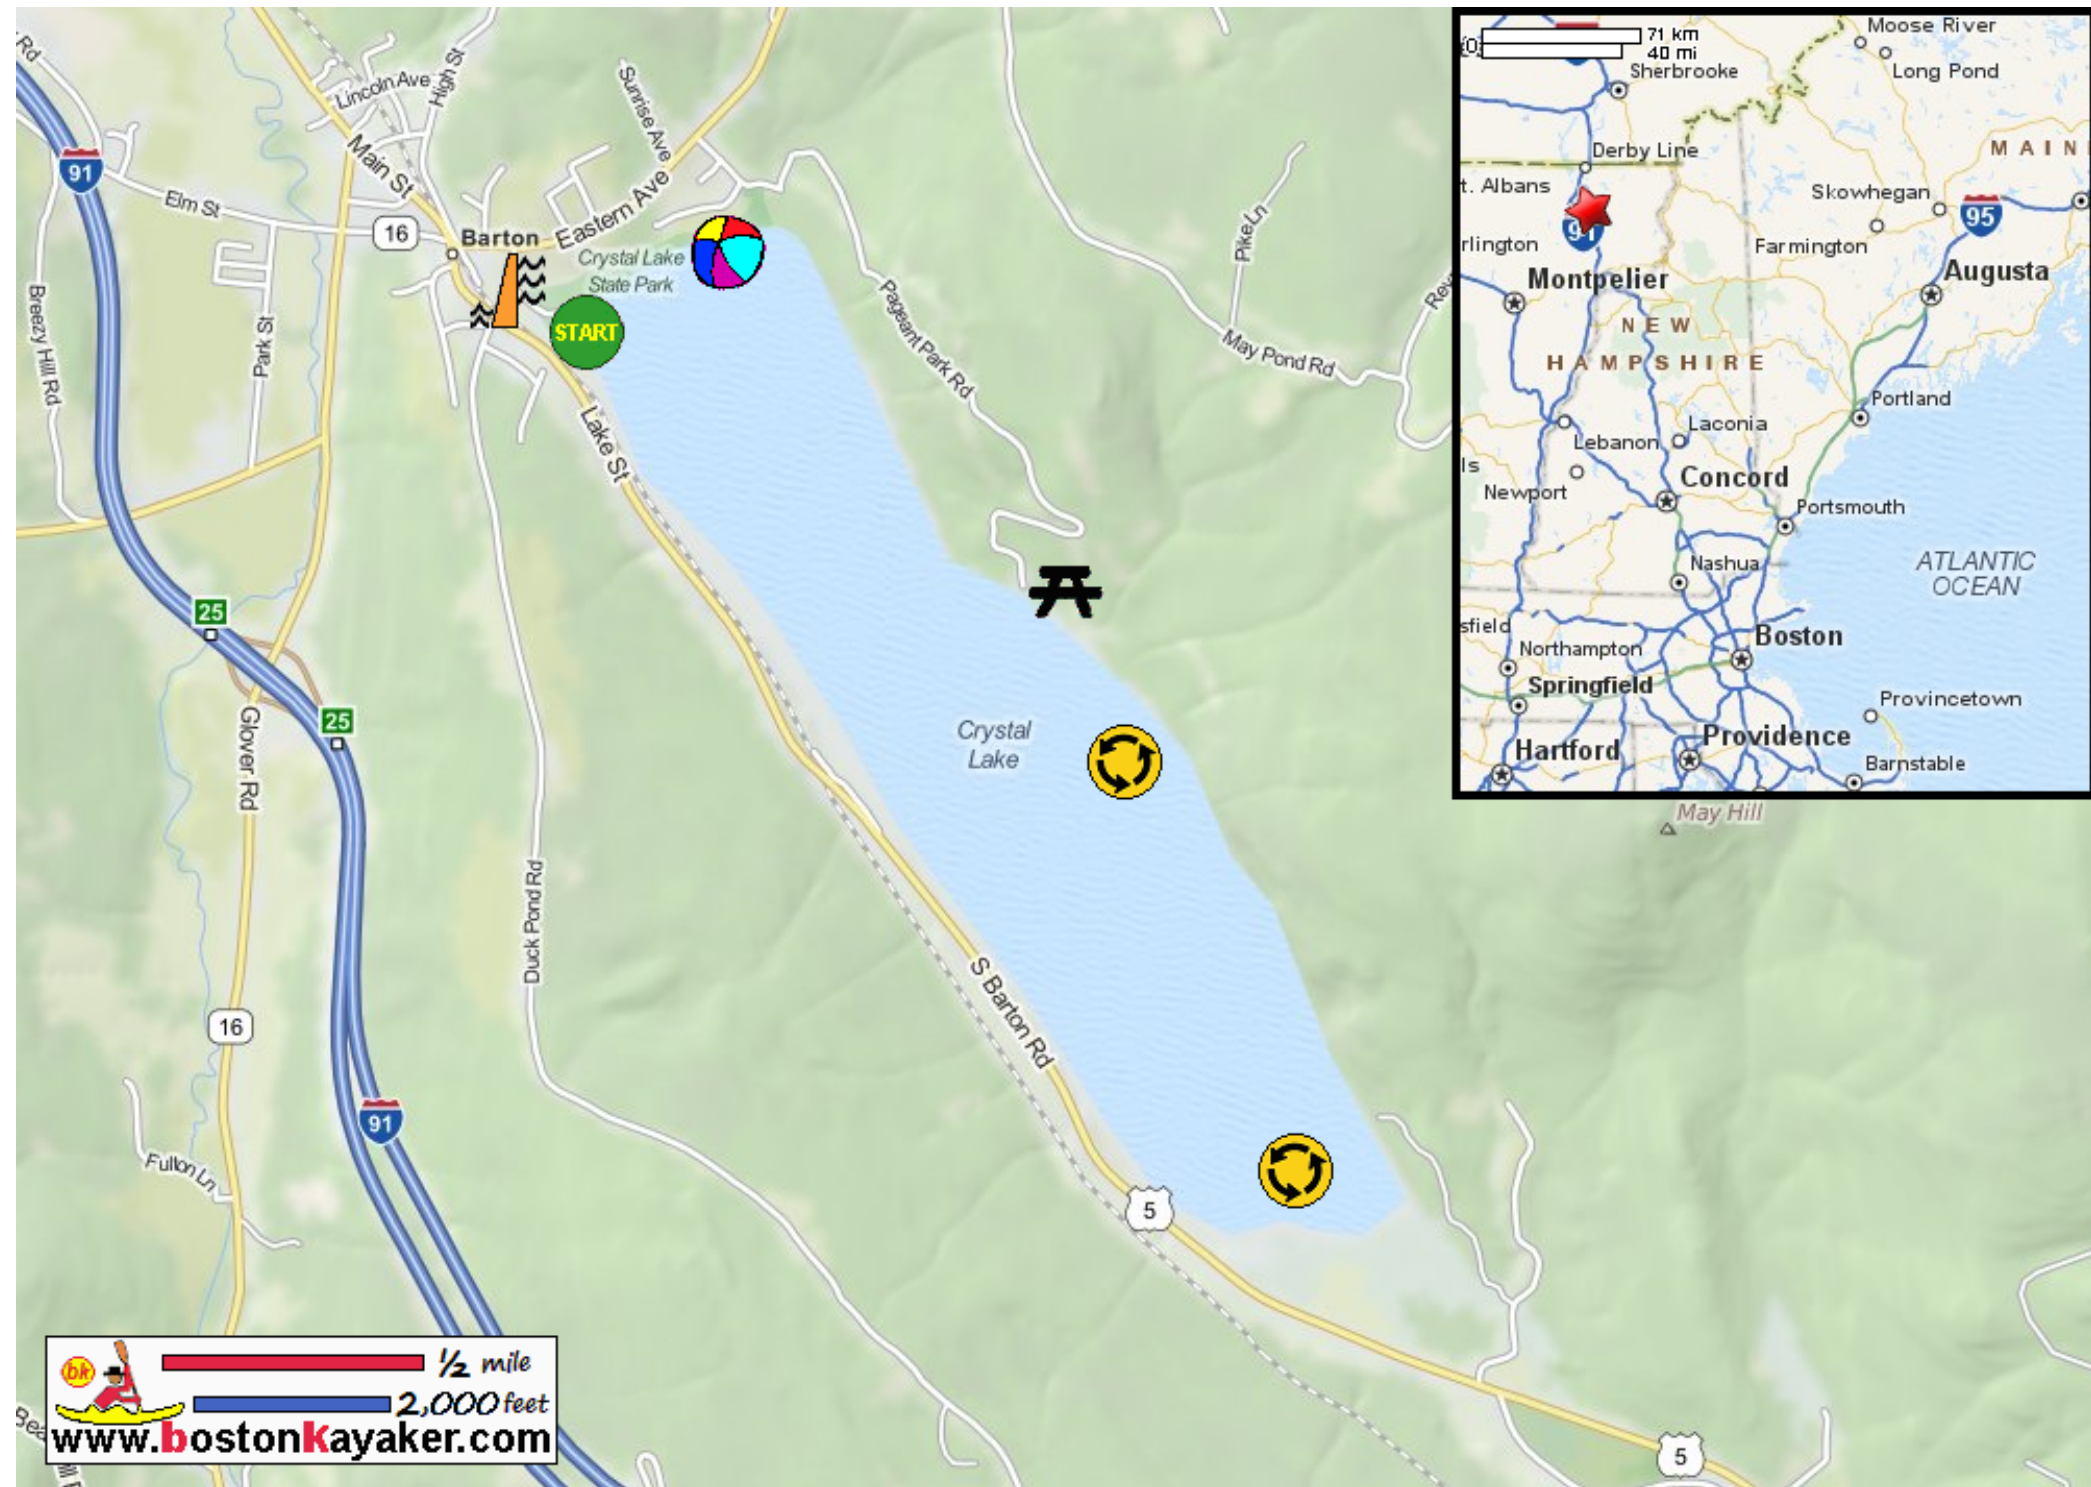

Kayaking on Crystal Lake - in Barton VT

 1/2 mile
 2,000 feet
www.bostonkayaker.com

-  Put in at Bellwater Avenue in Barton VT.
-  Paddle around Crystal Lake and return.
-  Estimated round trip distance = 4.5+ miles
-  Crystal Lake State Park - beach and rec area
-  Pageant Park - alternate put in
-  Crystal Lake Dam