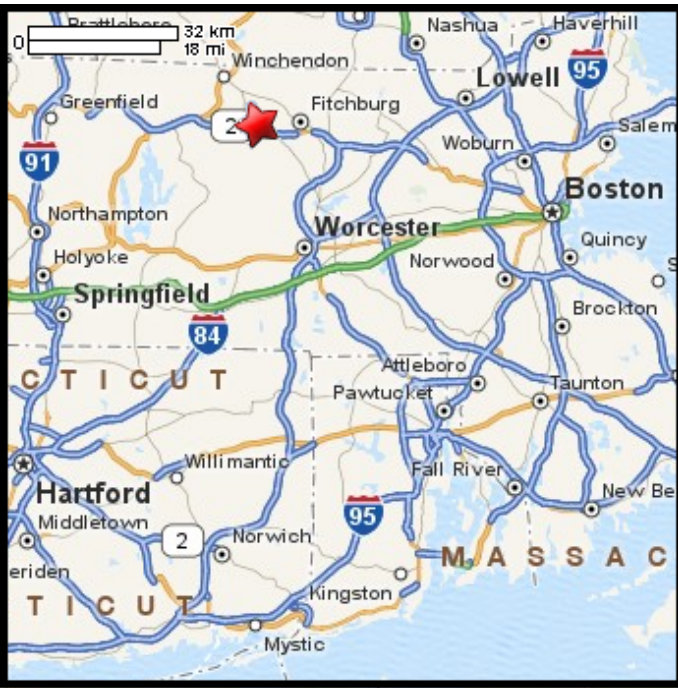

# Kayaking on Crystal Lake - in Gardner MA

 1/4 mile  
 1,000 feet  
[www.bostonkayaker.com](http://www.bostonkayaker.com)

-  Put in at Park Street in Gardner MA.
-  Paddle around Crystal Lake and return.
-  Estimated round trip distance = 1.5+ miles
-  Landing prohibited on privately owned perimeter of lake.