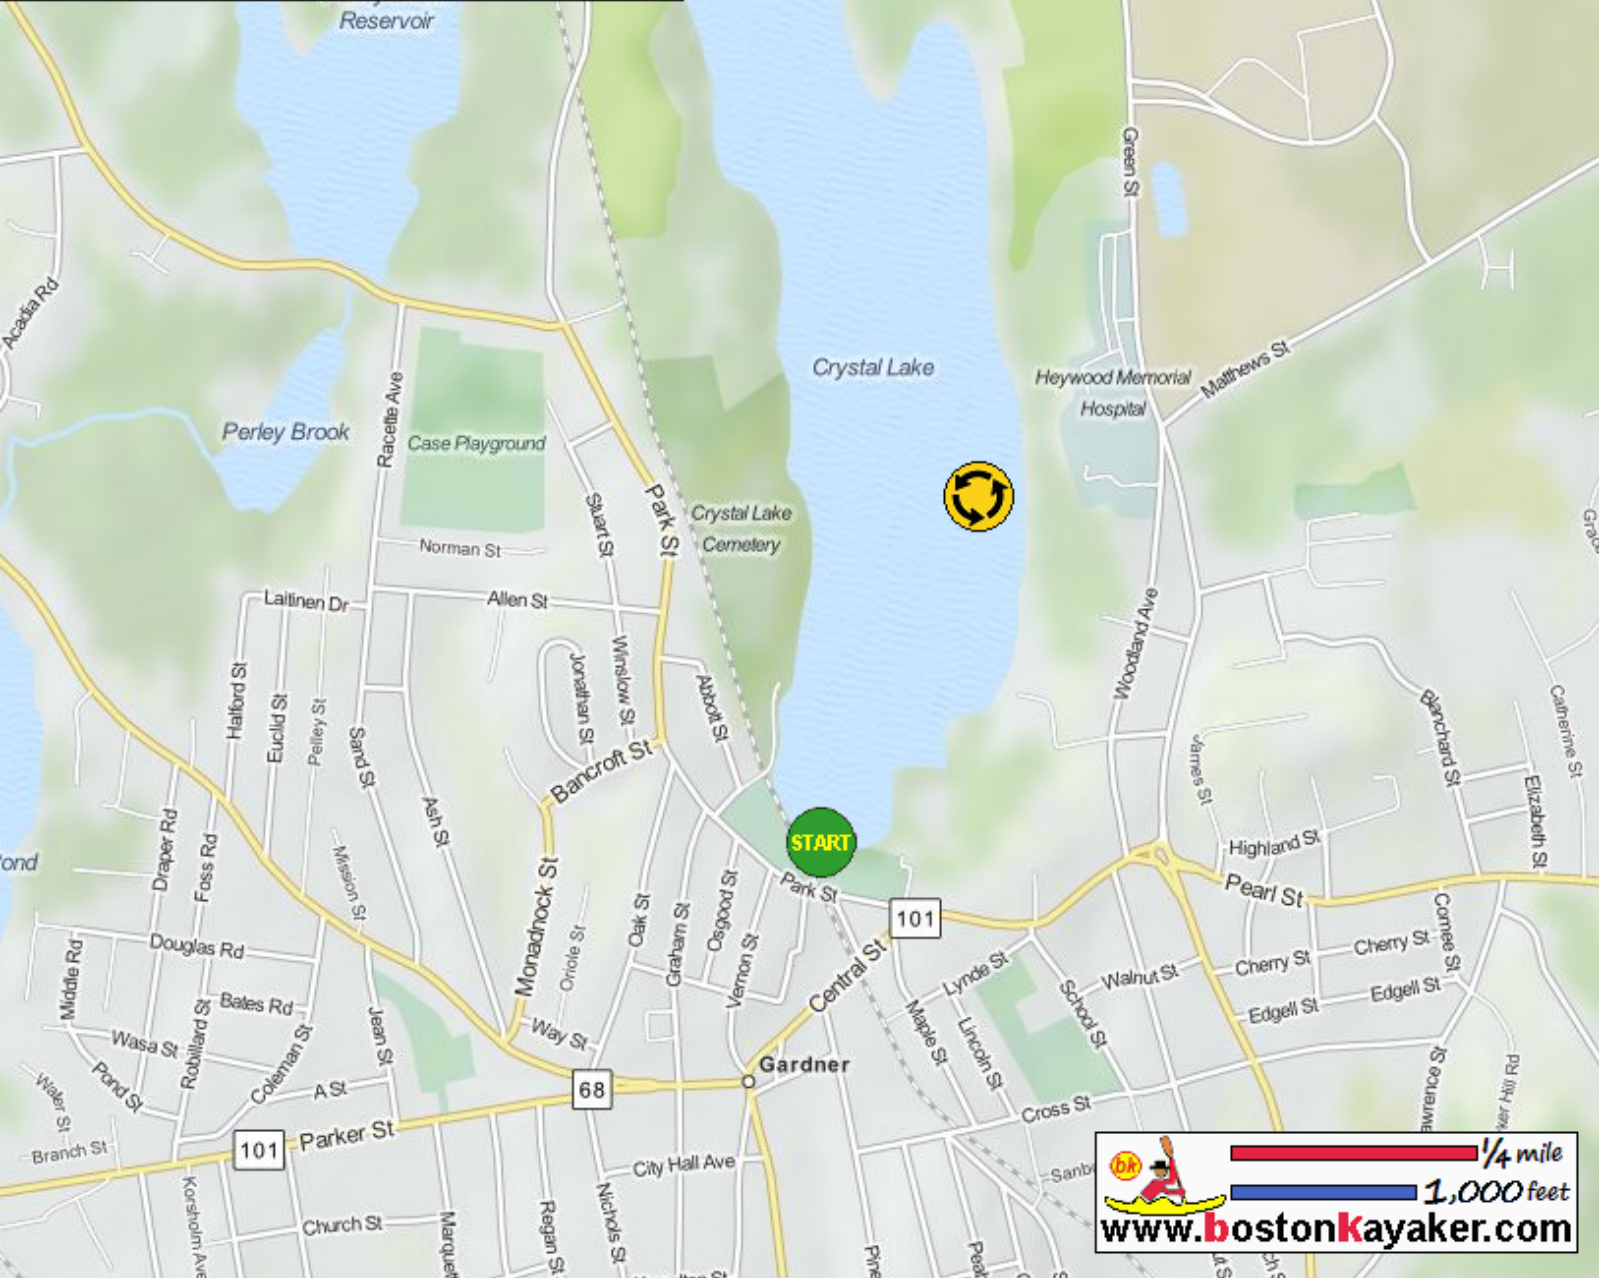

# Kayaking on Crystal Lake - in Gardner MA

 1/4 mile  
 1,000 feet  
[www.bostonkayaker.com](http://www.bostonkayaker.com)

-  Put in at Park Street in Gardner MA.
-  Paddle around Crystal Lake and return.
-  Estimated round trip distance = 1.5+ miles
-  Landing prohibited on privately owned perimeter of lake.