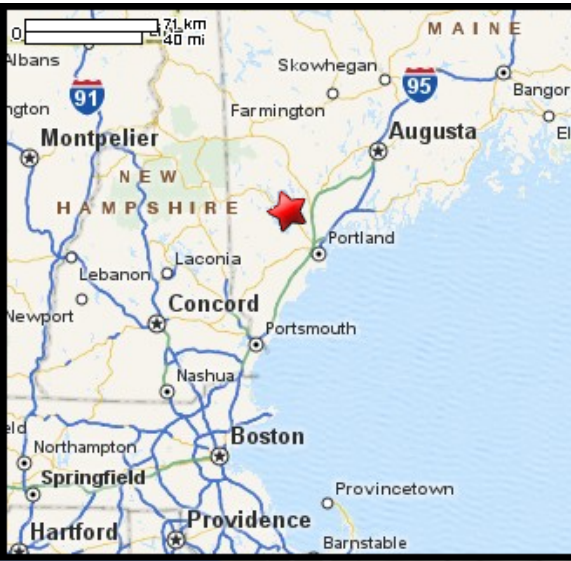

Kayaking on Crooked River - in Naples ME

-  Put in at Edes Falls Road in Naples ME.
-  Take out at Watkins Road in Naples ME.
-  Songo River Lock
-  Edes Falls rapids
-  Estimated distance = 7+ miles
-  1/2 mile
2,000 feet