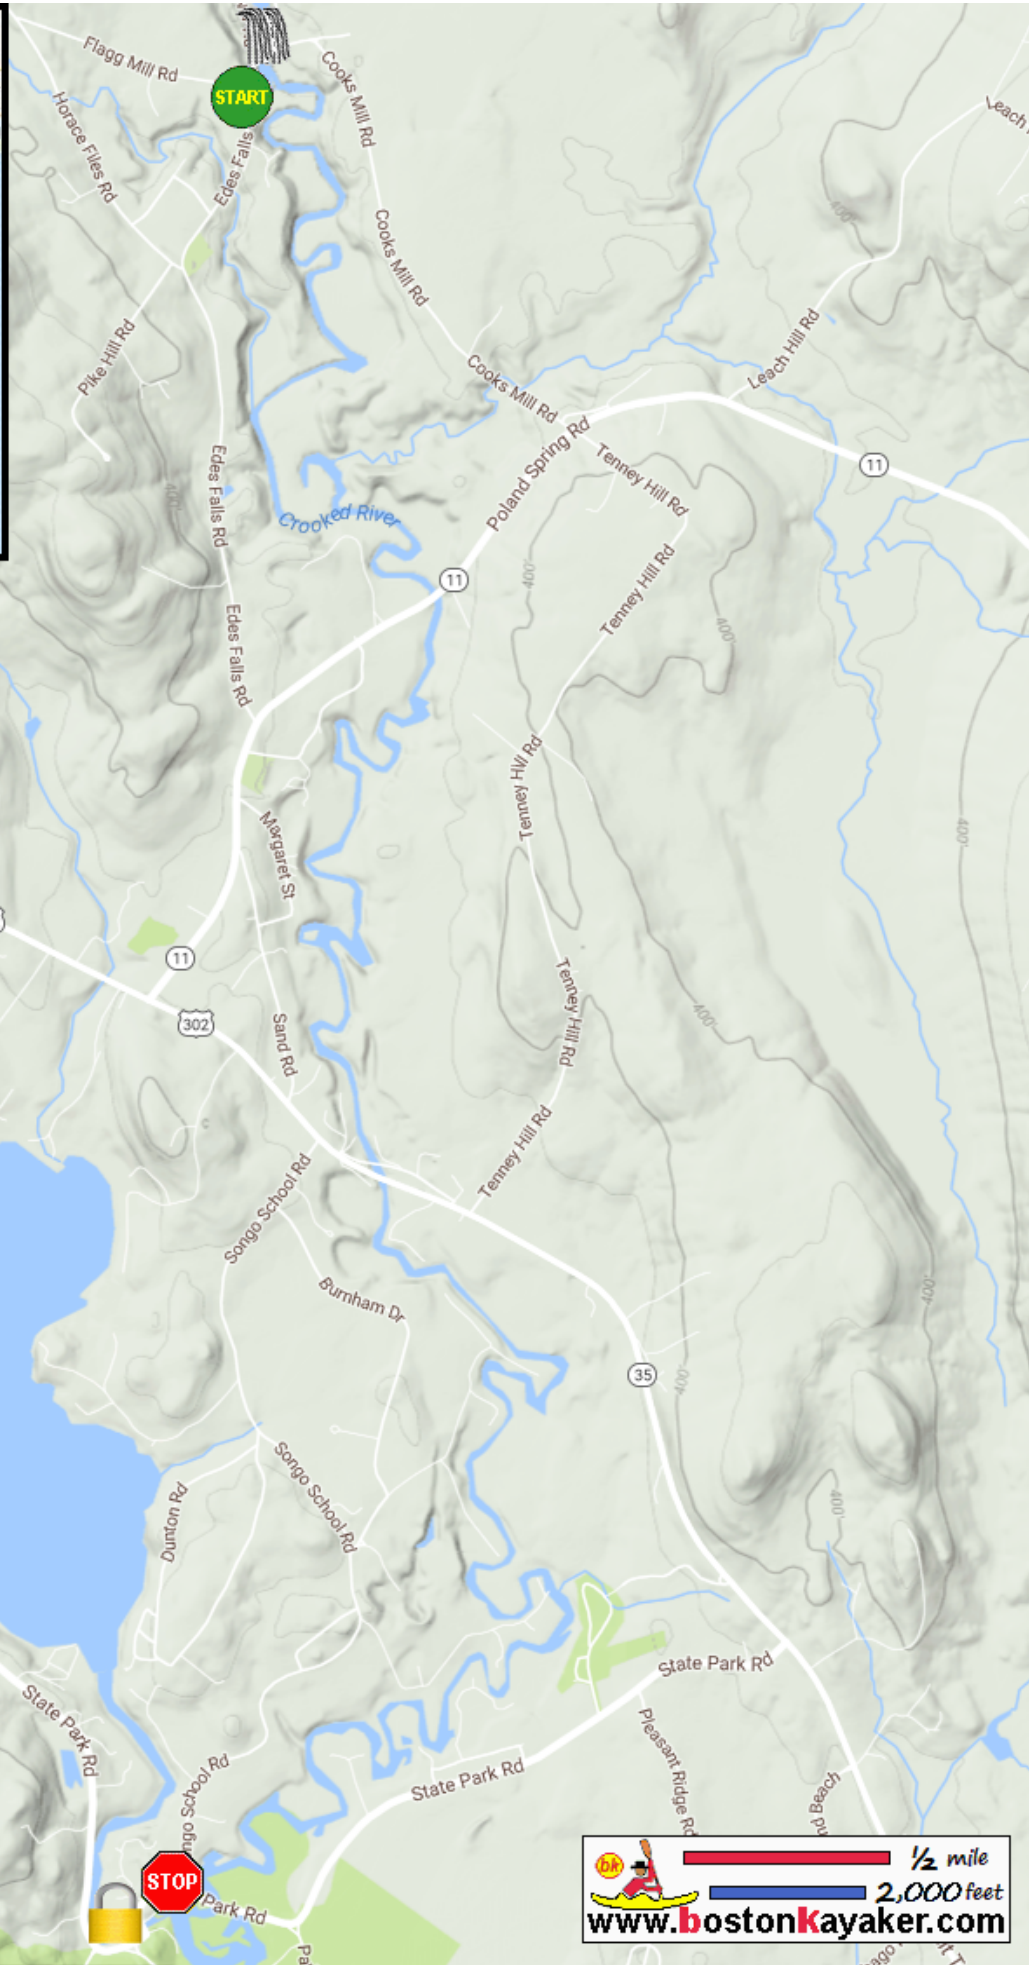

Kayaking on Crooked River - in Naples ME

-  Put in at Edes Falls Road in Naples ME.
-  Take out at Watkins Road in Naples ME.
-  Songo River Lock
-  Edes Falls rapids
-  Estimated distance = 7+ miles
-  1/2 mile
2,000 feet