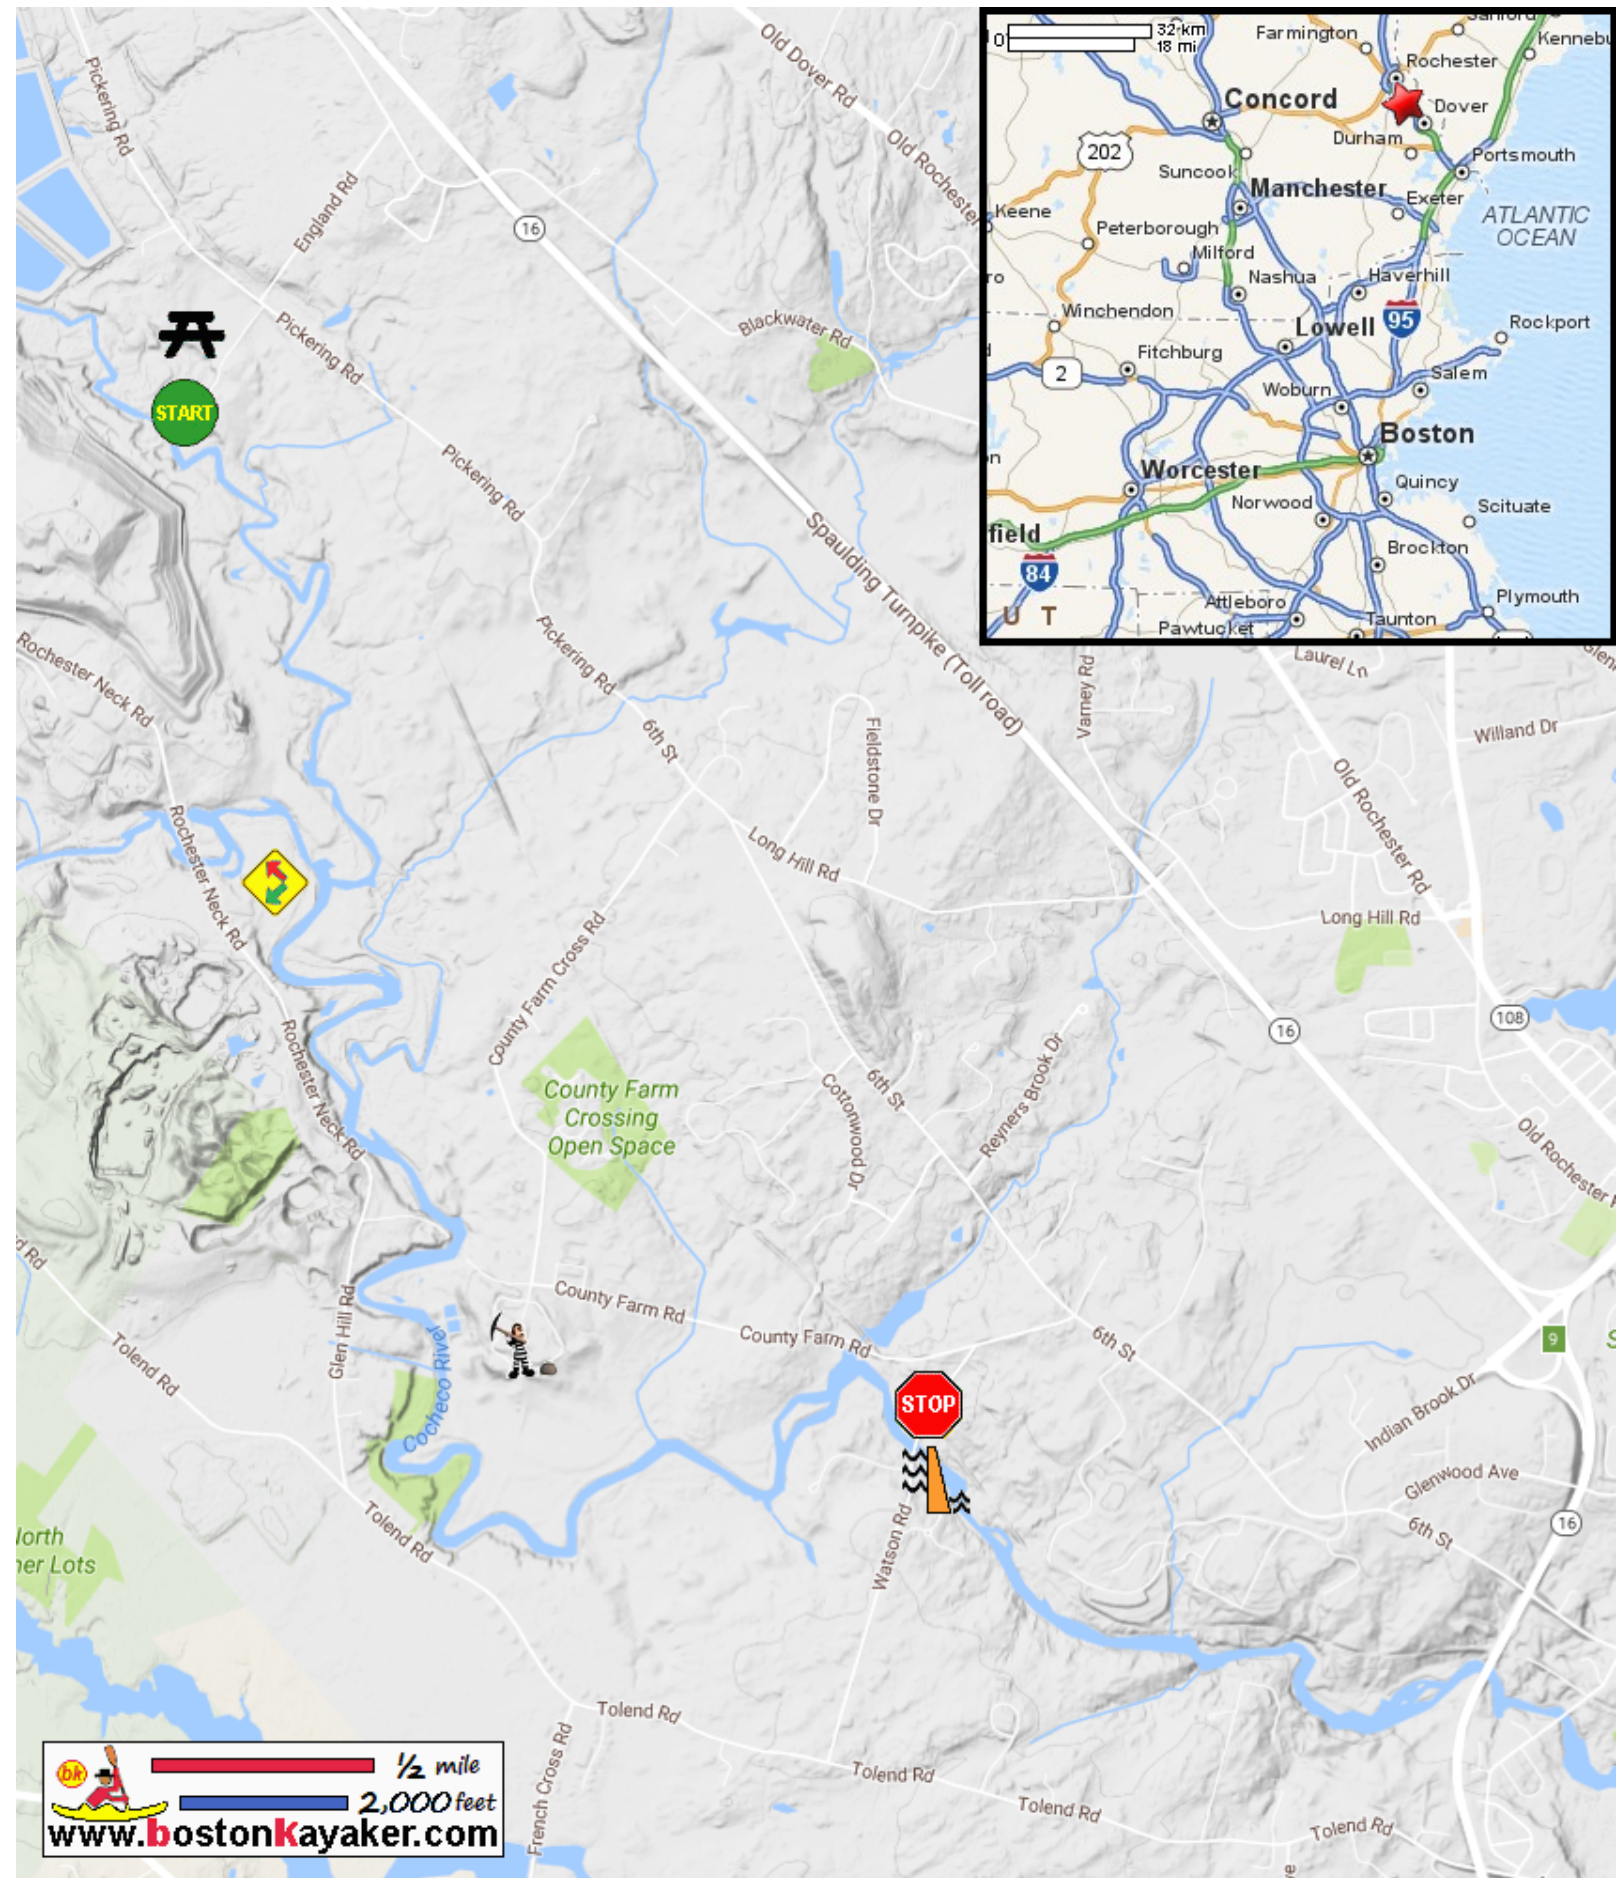

# Kayaking on Cocheco River - from Ironwood Park in Rochester NH to Dover NH

 1/2 mile  
 2,000 feet  
[www.bostonkayaker.com](http://www.bostonkayaker.com)

-  Put in at England Road in Rochester NH.
-  Isinglass River enters on river right. Take left.
-  Take out at Watson Road in Dover NH.
-  Estimated distance = 4+ miles
-  Waldron Dam
-  Ironwood Park
-  Department of Corrections