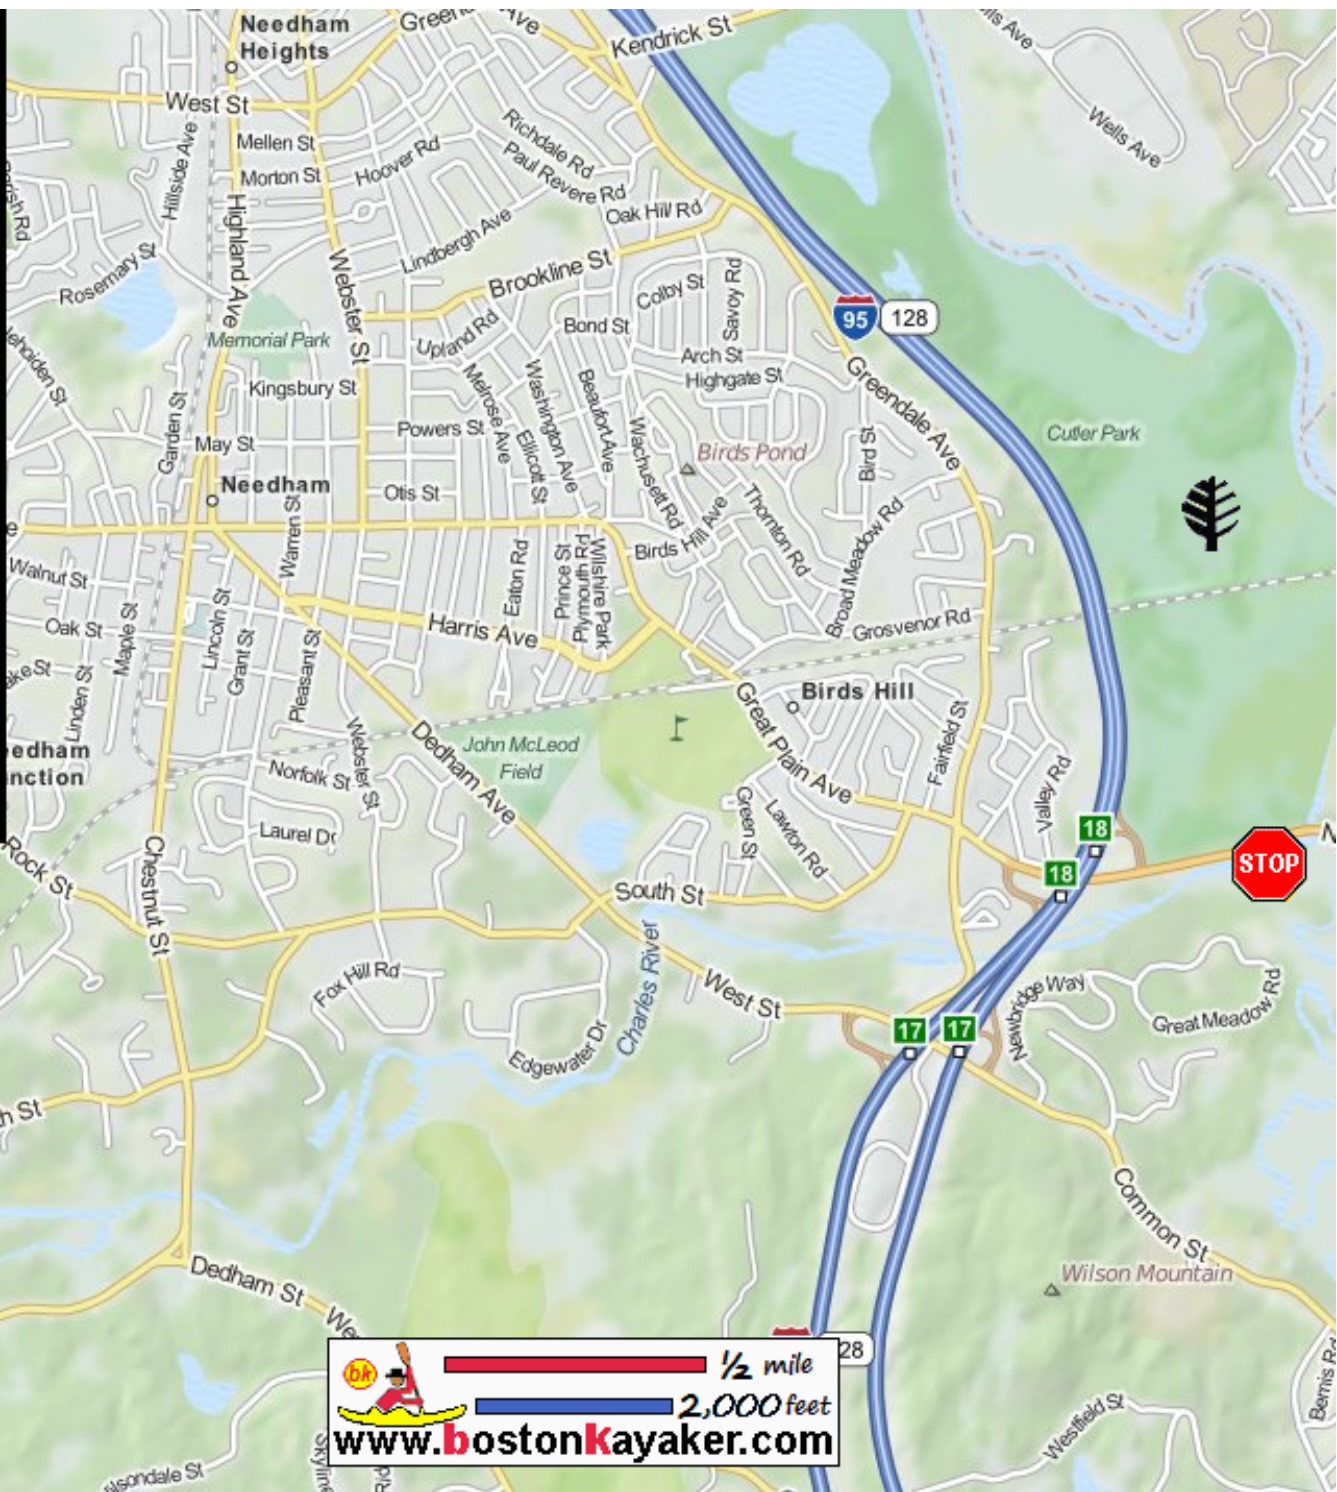

Kayaking on Charles River - from Needham MA to Dedham MA

Put in below dam on Mill Street in Needham MA.

Take out at Needham Street in Dedham MA.

Estimated distance = 4 miles

Cochrane Dam

Class I rapids below dam.

Cutler Park

 1/2 mile
 2,000 feet
www.bostonkayaker.com