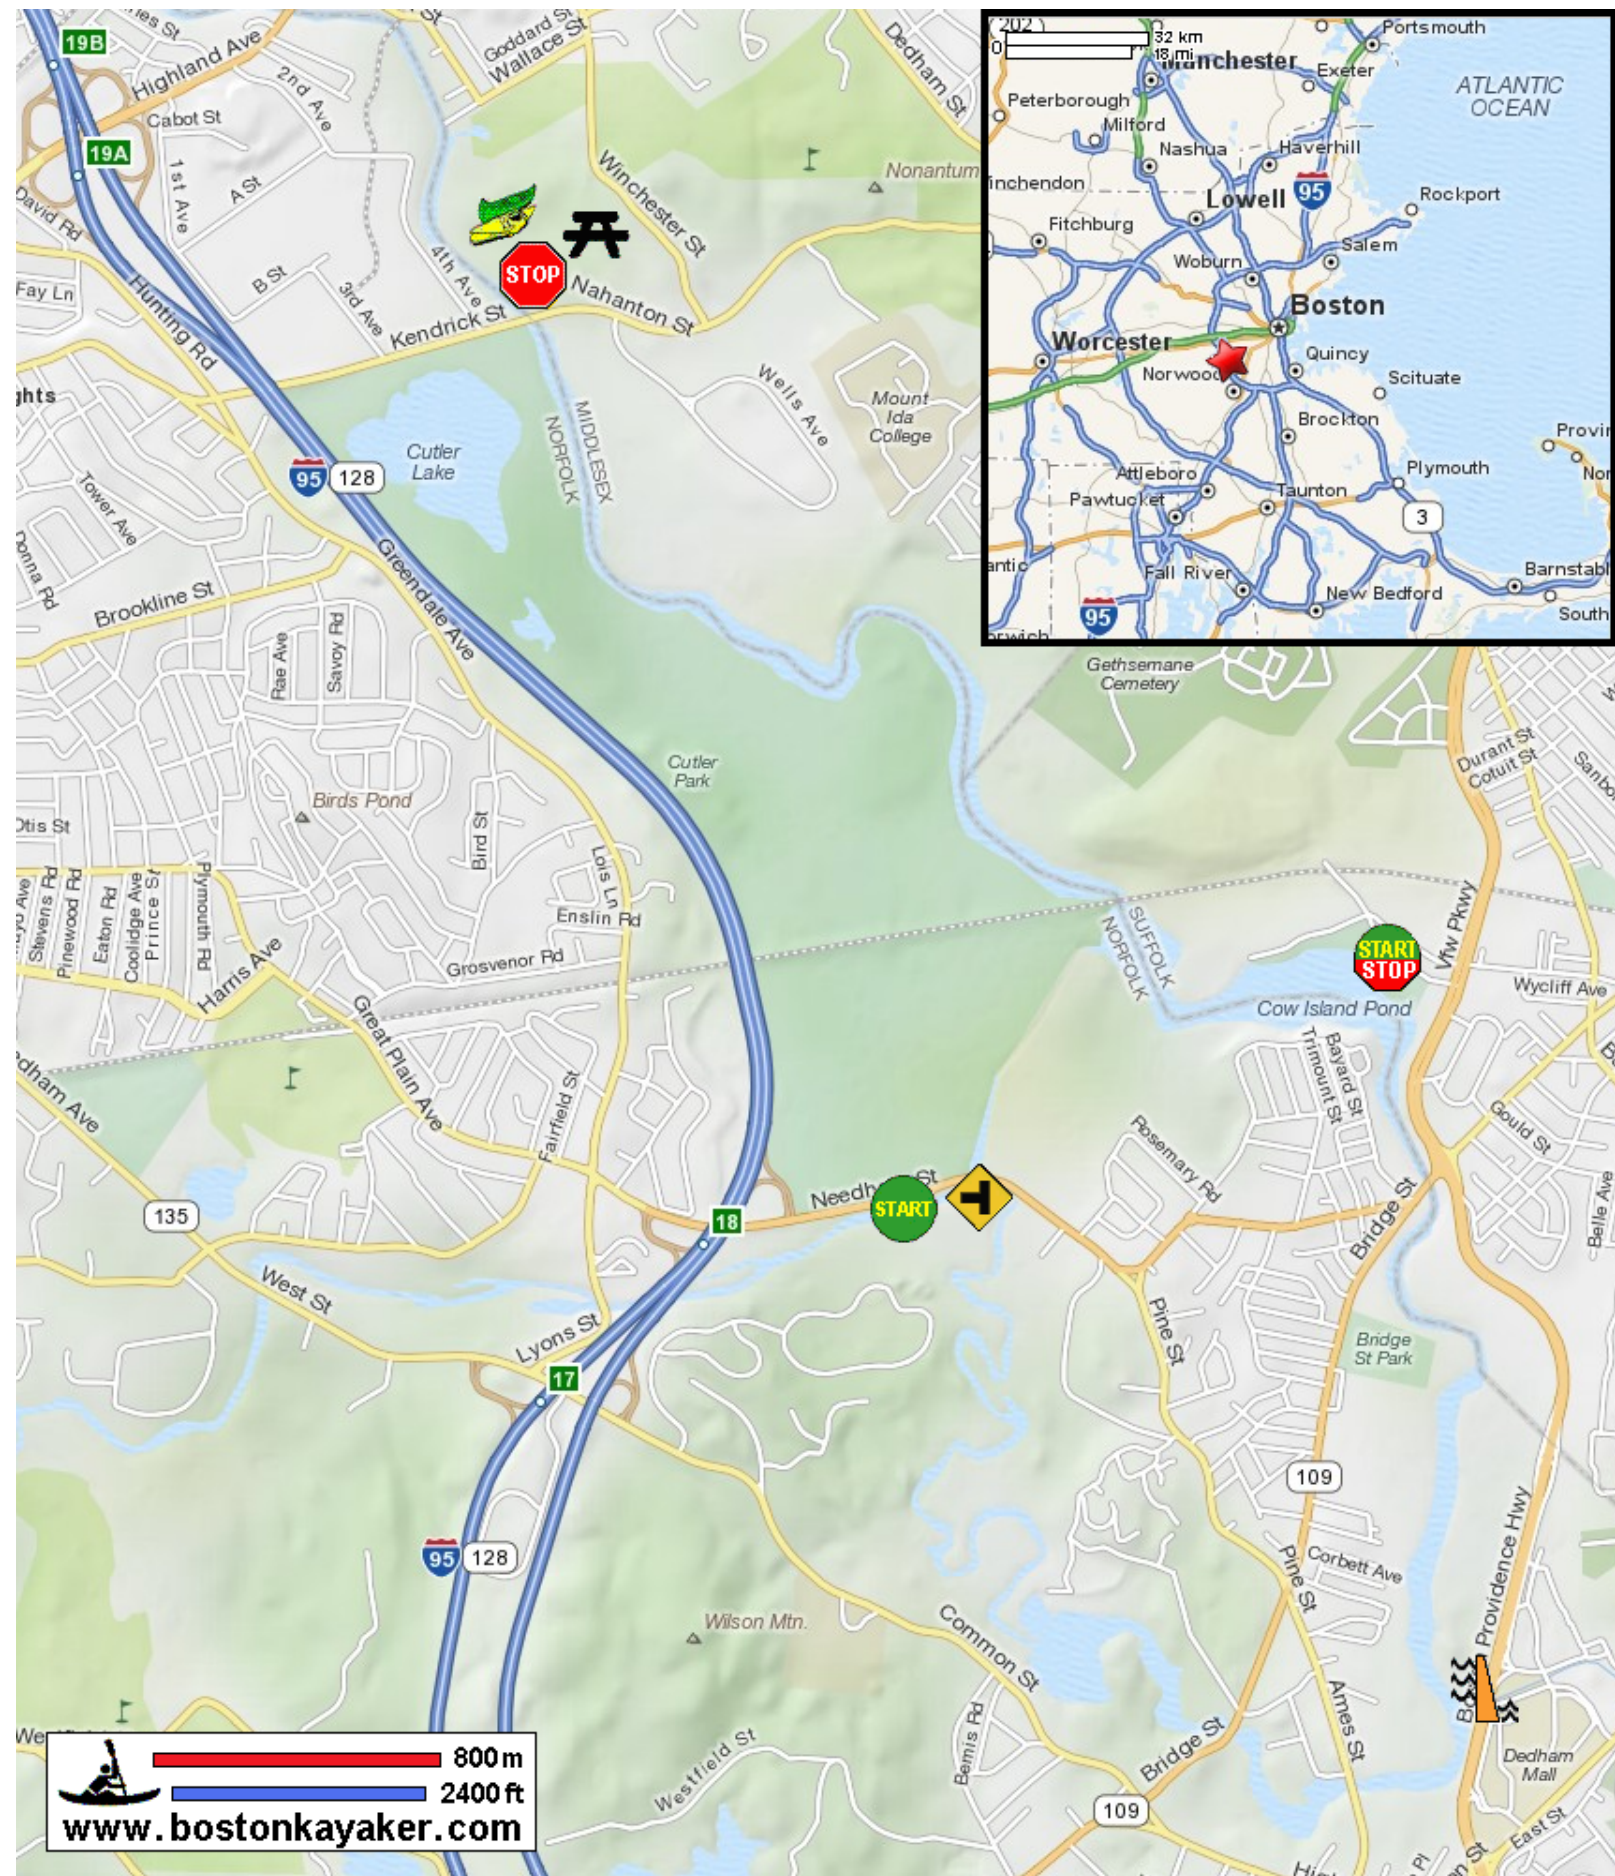

# Kayaking on Charles River - from Dedham MA to Newton MA

-  Put in at Needham Street in Dedham MA.
-  "Long Ditch" starts on river left.
-  Take out at dock on Nahanton Street bridge in Newton MA.
-  Estimated distance = 6.5 miles.
-  Millenium Park access to Charles River
-  Nahanton Park with public dock
-  Charles River Canoe & Kayak rentals
-  Mother Brook Dam