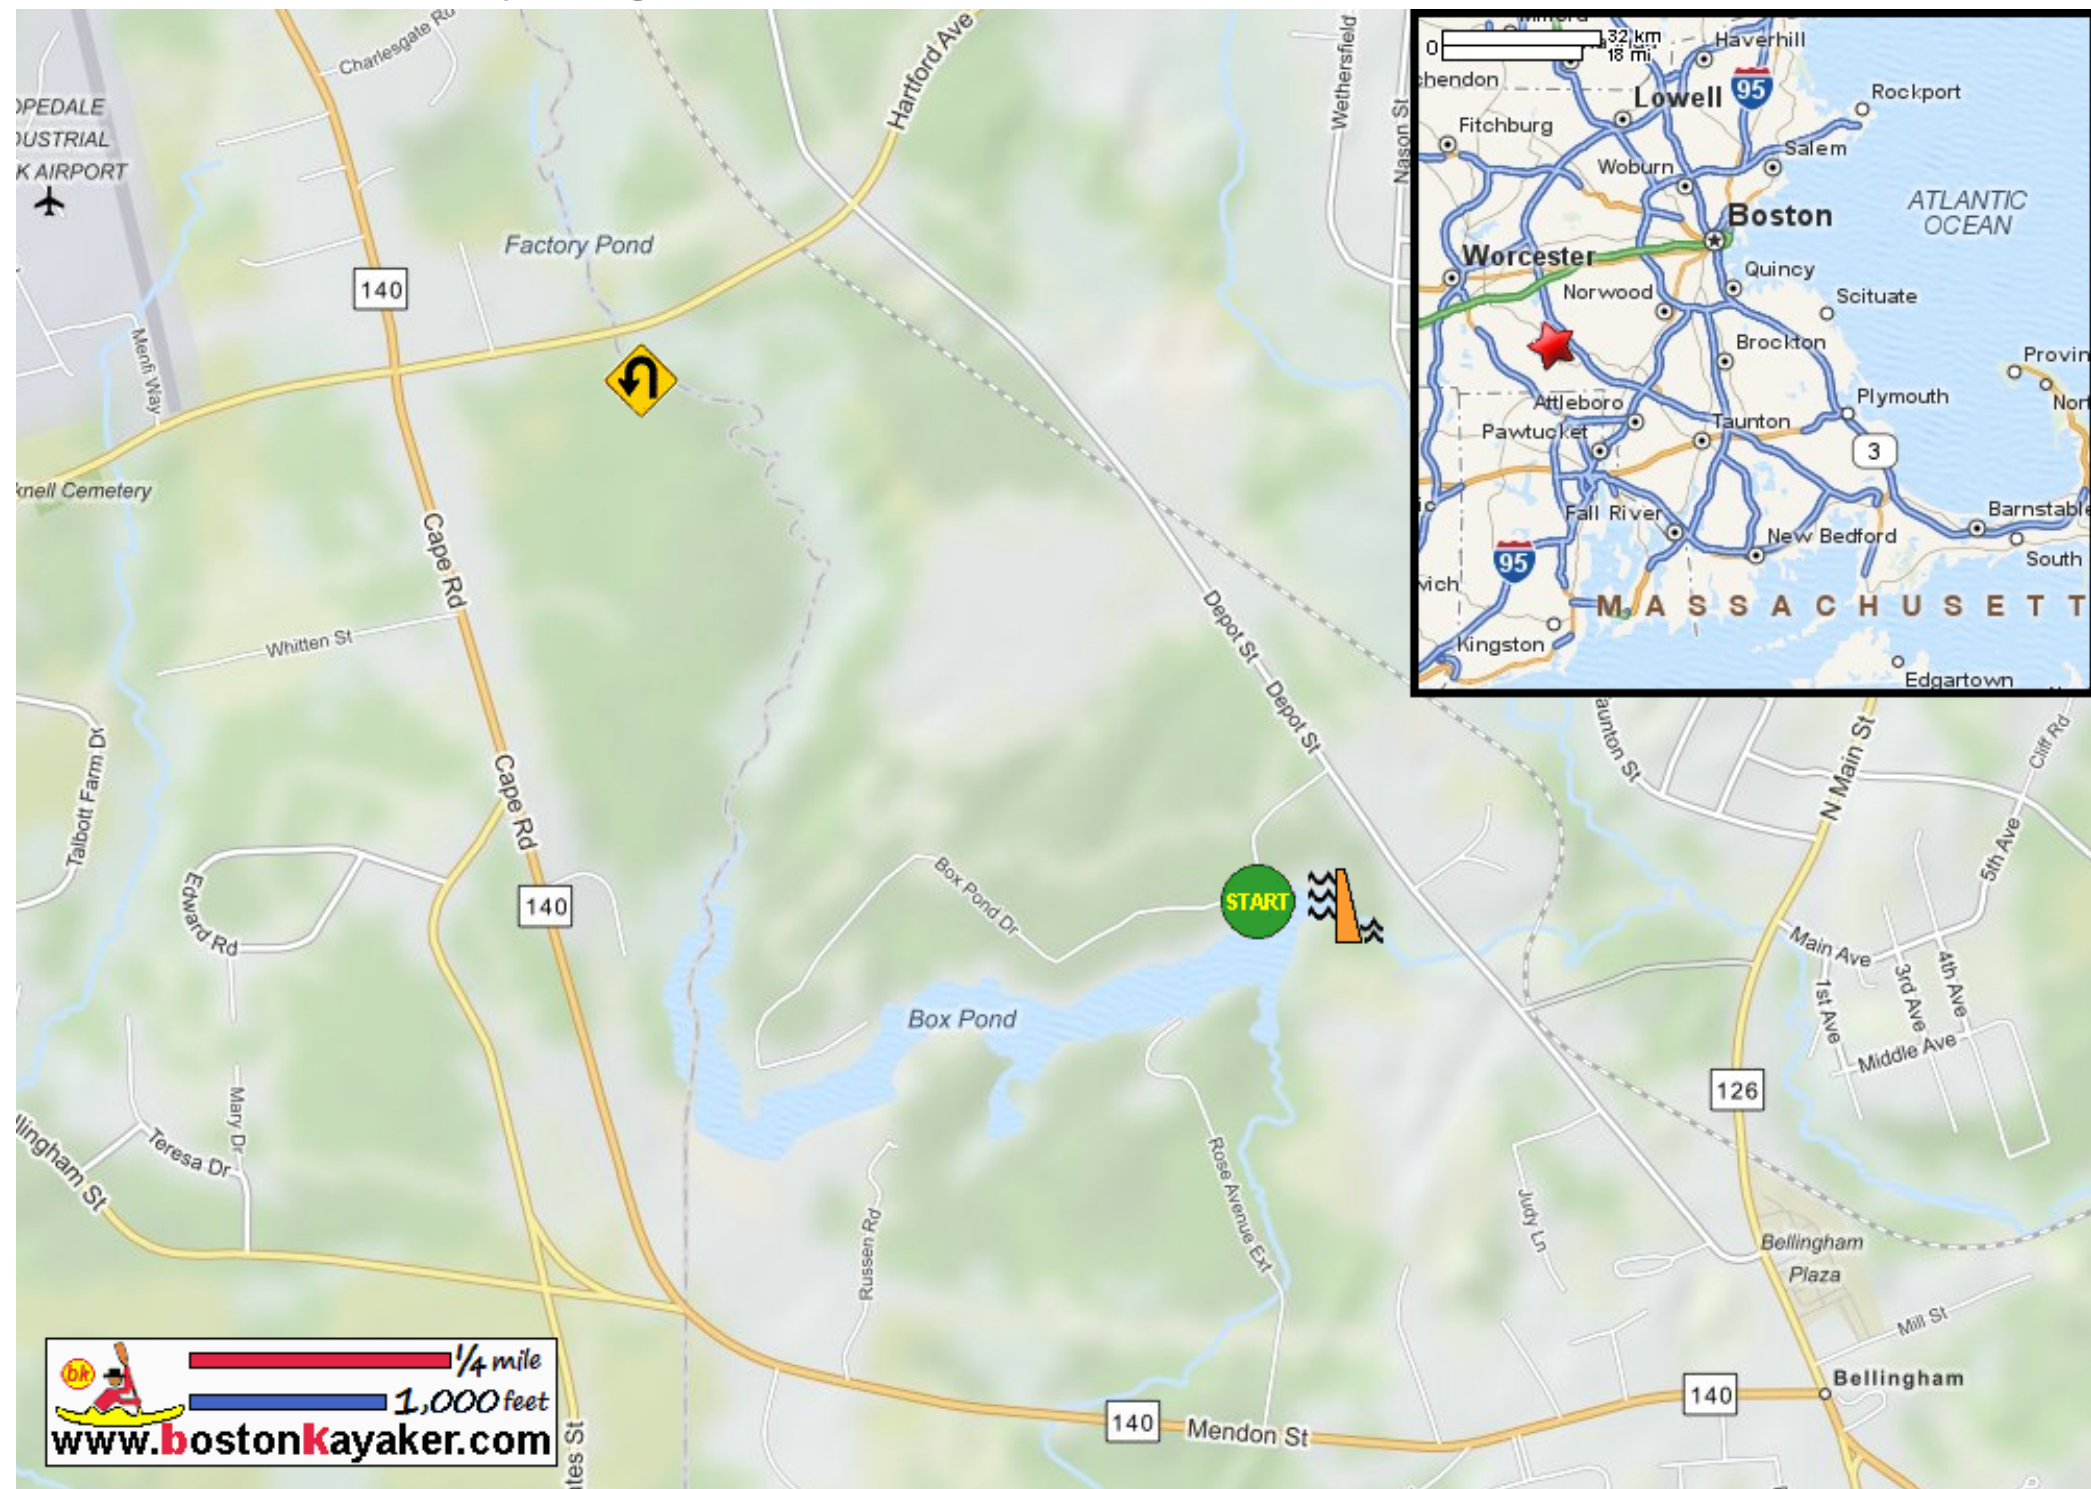

Kayaking on Charles River and Box Pond - in Bellingham MA

Put in at Box Pond Road in Bellingham MA.

Paddle on Box Pond and upstream on Charles River and return.

Estimated round trip distance = 2.5+ miles

Box Pond Dam