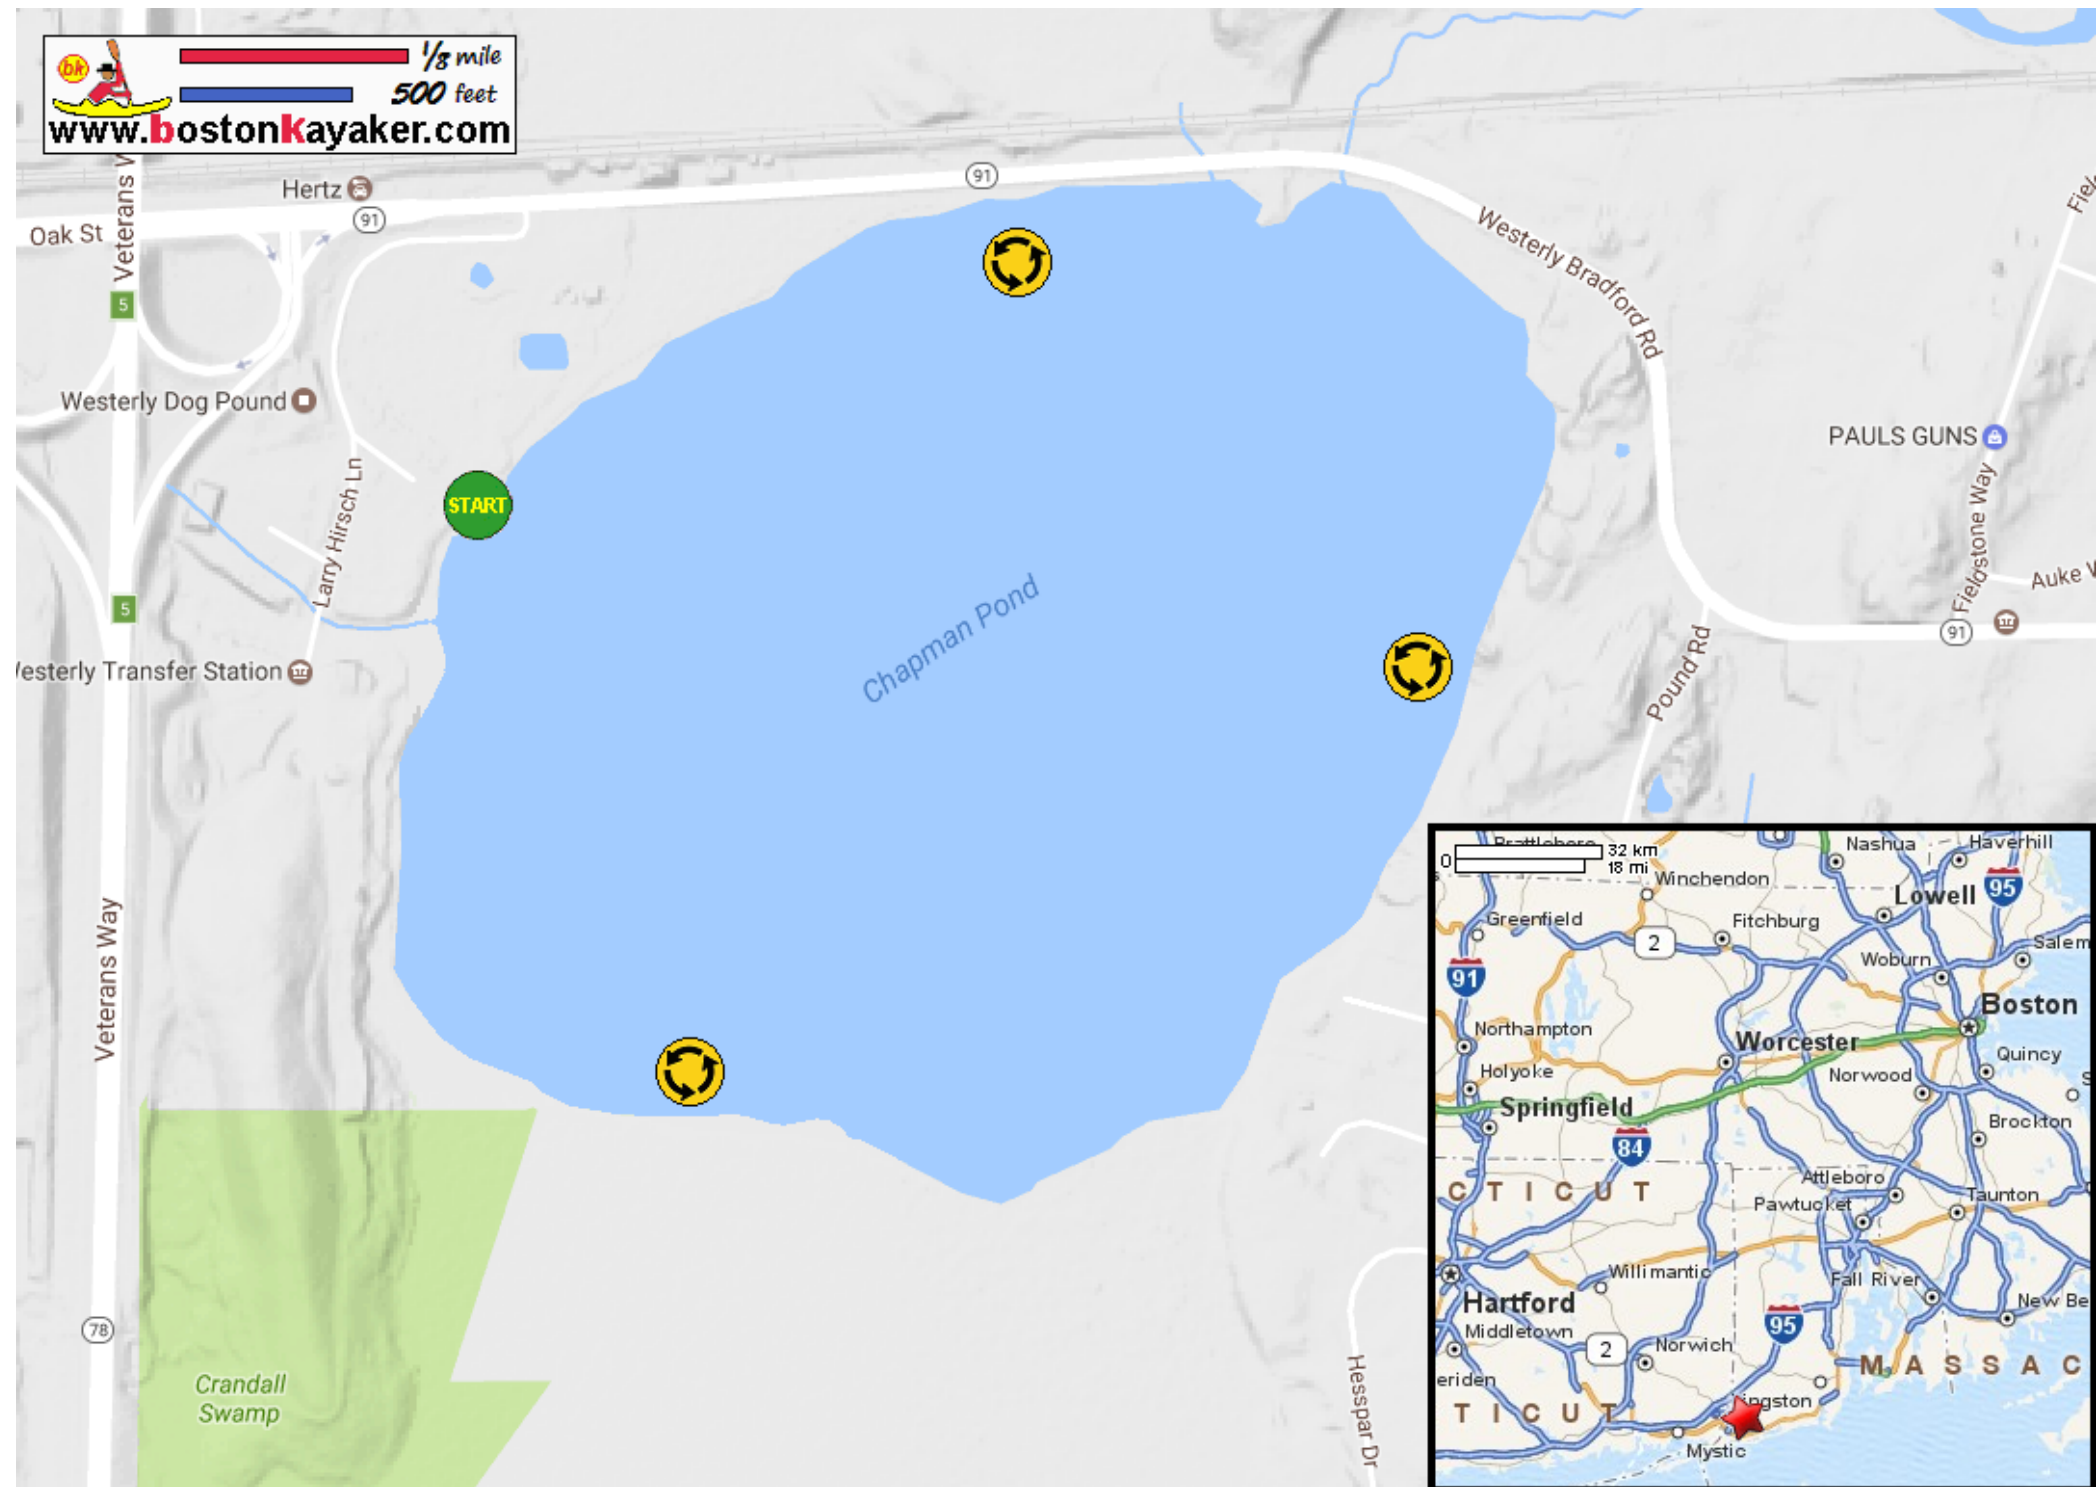

Kayaking on Chapman Pond - in Westerly RI

  1/8 mile
 500 feet
www.bostonkayaker.com

Put in at Larry Hirsch Lane in Westerly RI.

Paddle around Chapman Pond and return.

Estimated round trip distance = 1+ miles