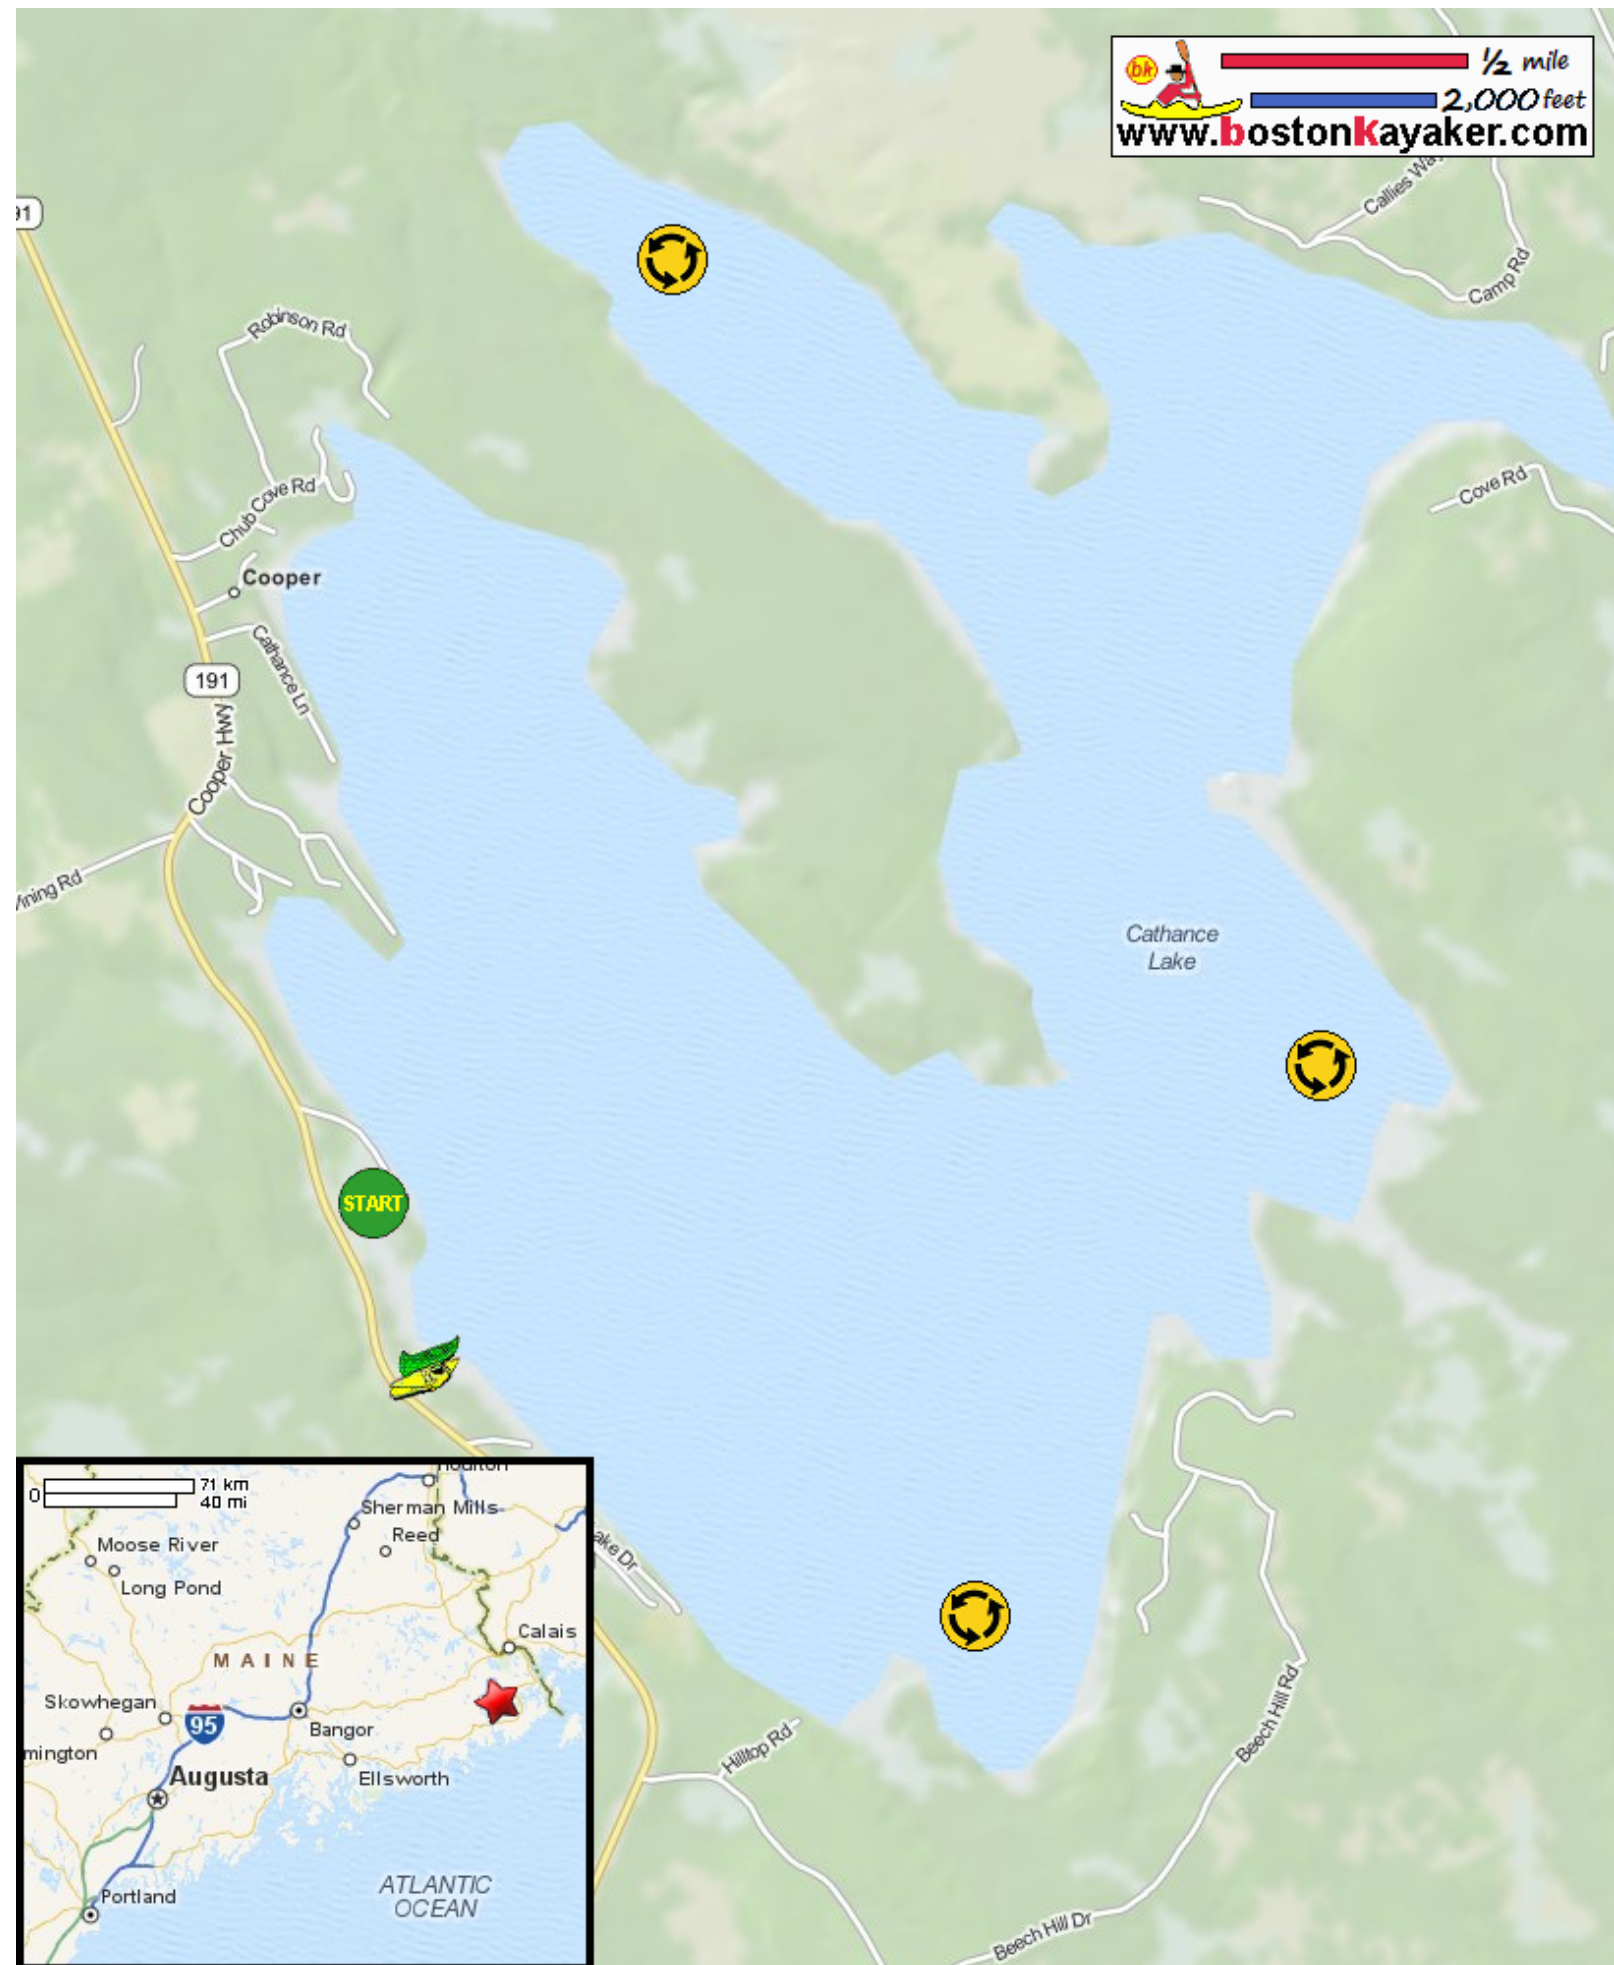

# Kayaking on Cathance Lake - in Dennysville ME

- Put in at Route 191 ramp in Dennysville ME.
- Paddle around Cathance Lake and return.
- Estimated round trip distance = 6 to 8 miles
- Sunrise Expeditions - outfitters