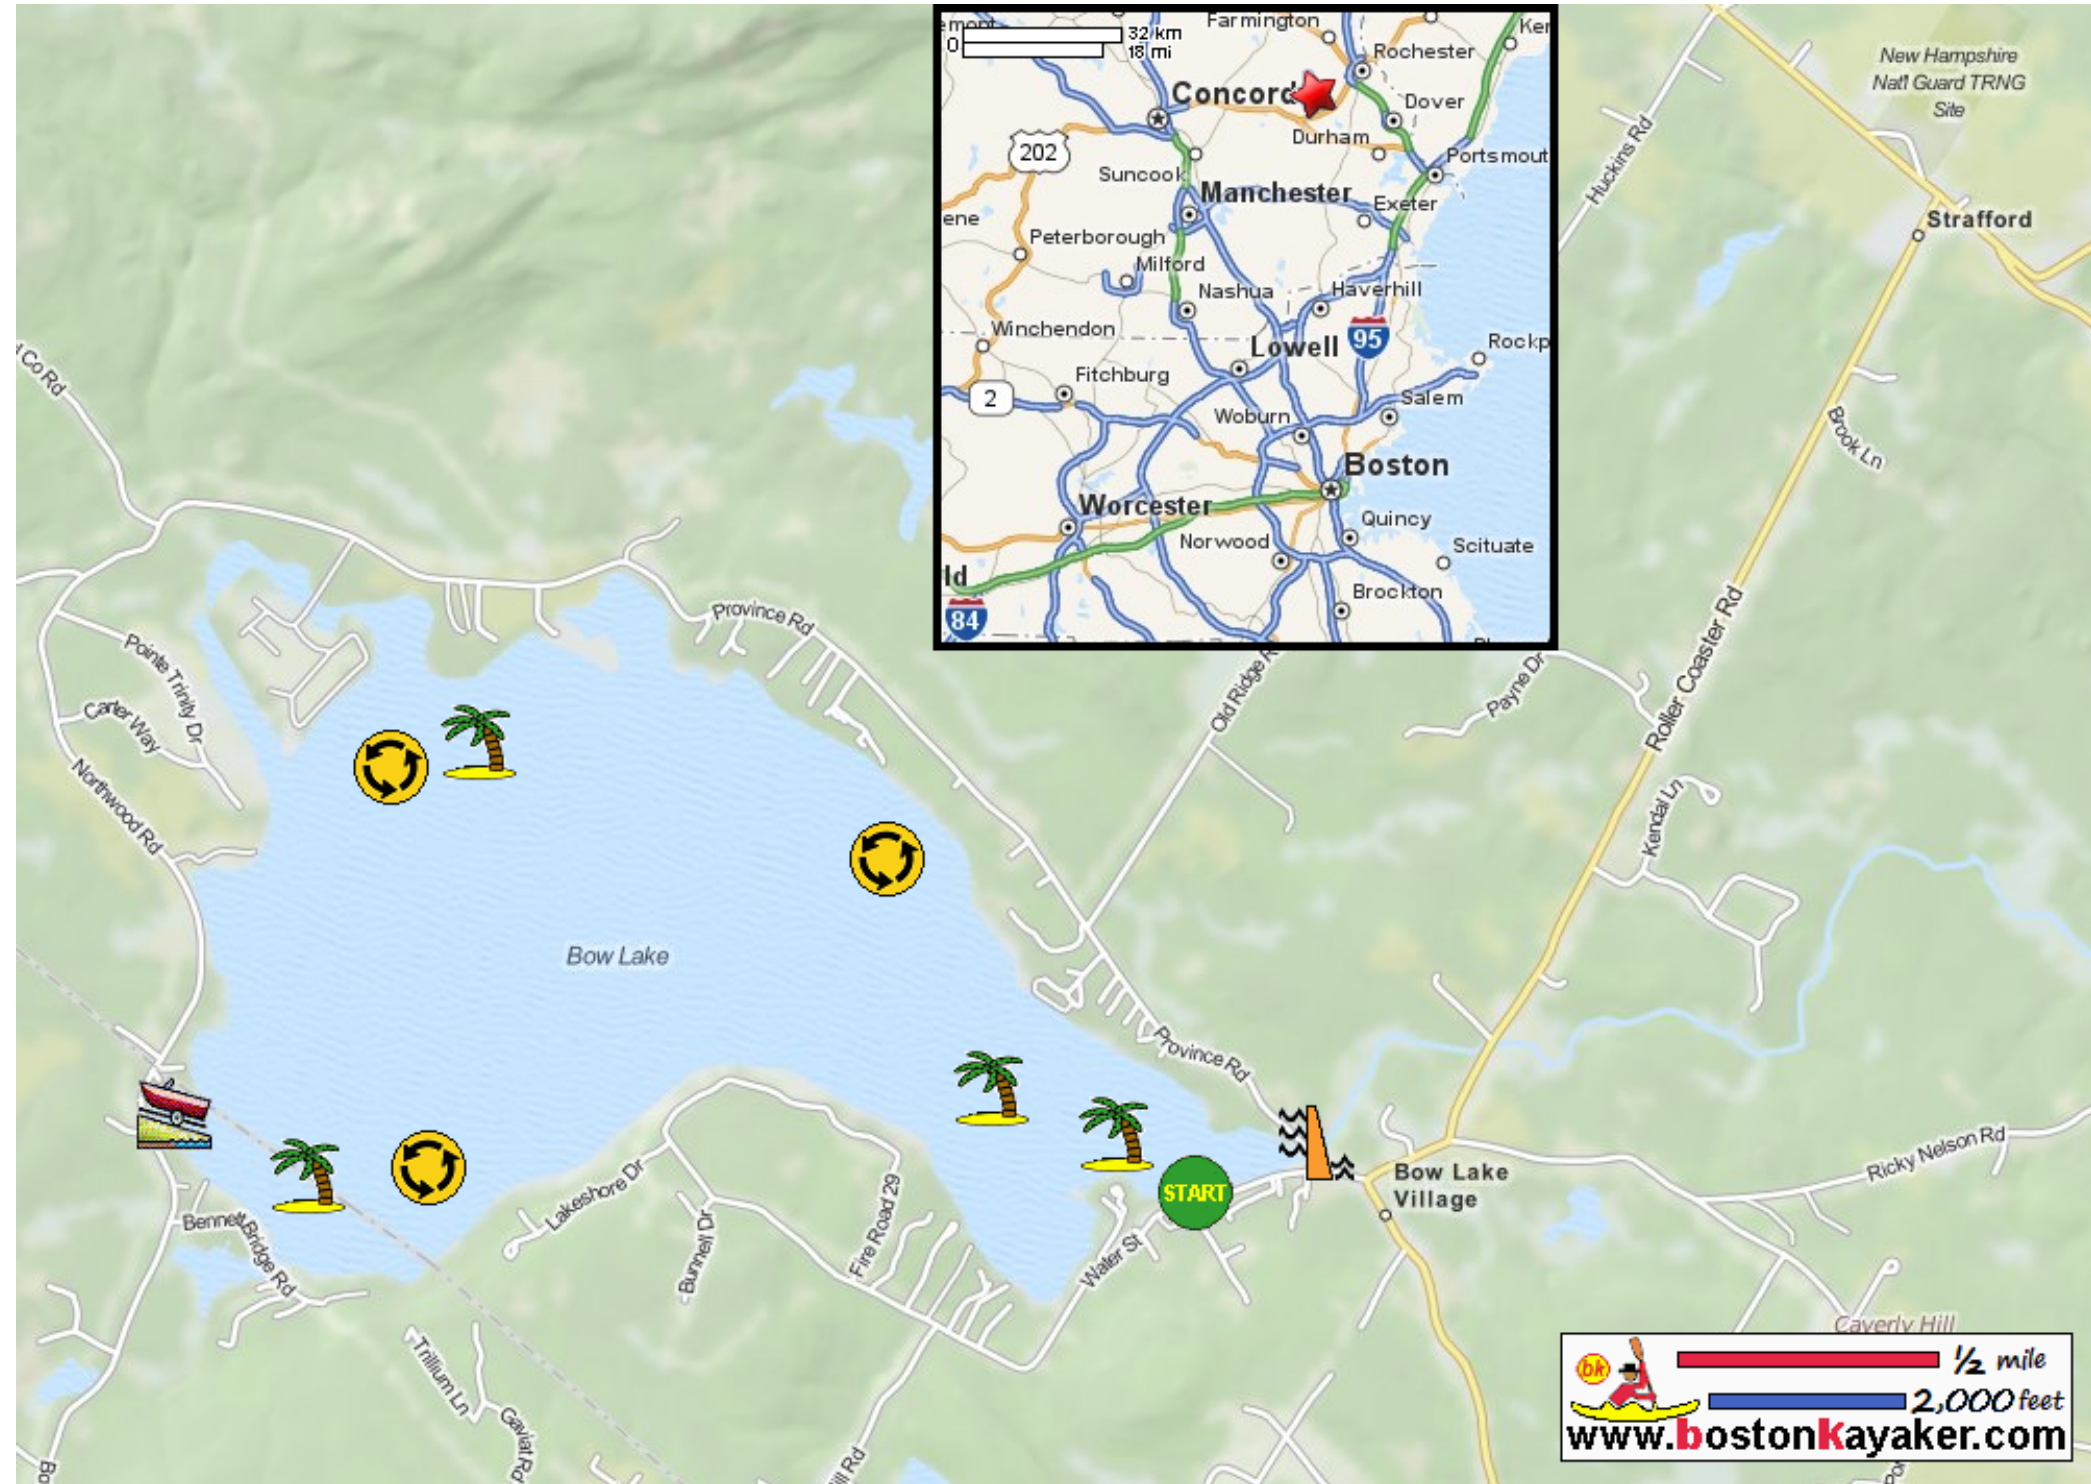

Kayaking on Bow Lake - in Strafford NH

-  Put in at Water Street ramp in Strafford NH.
-  Paddle around Bow Lake and return.
-  Estimated round trip distance = 4+ miles
-  Bow Lake Dam
-  Bow Lake Road ramp - alternate put in spot
-  Islands dot this lake