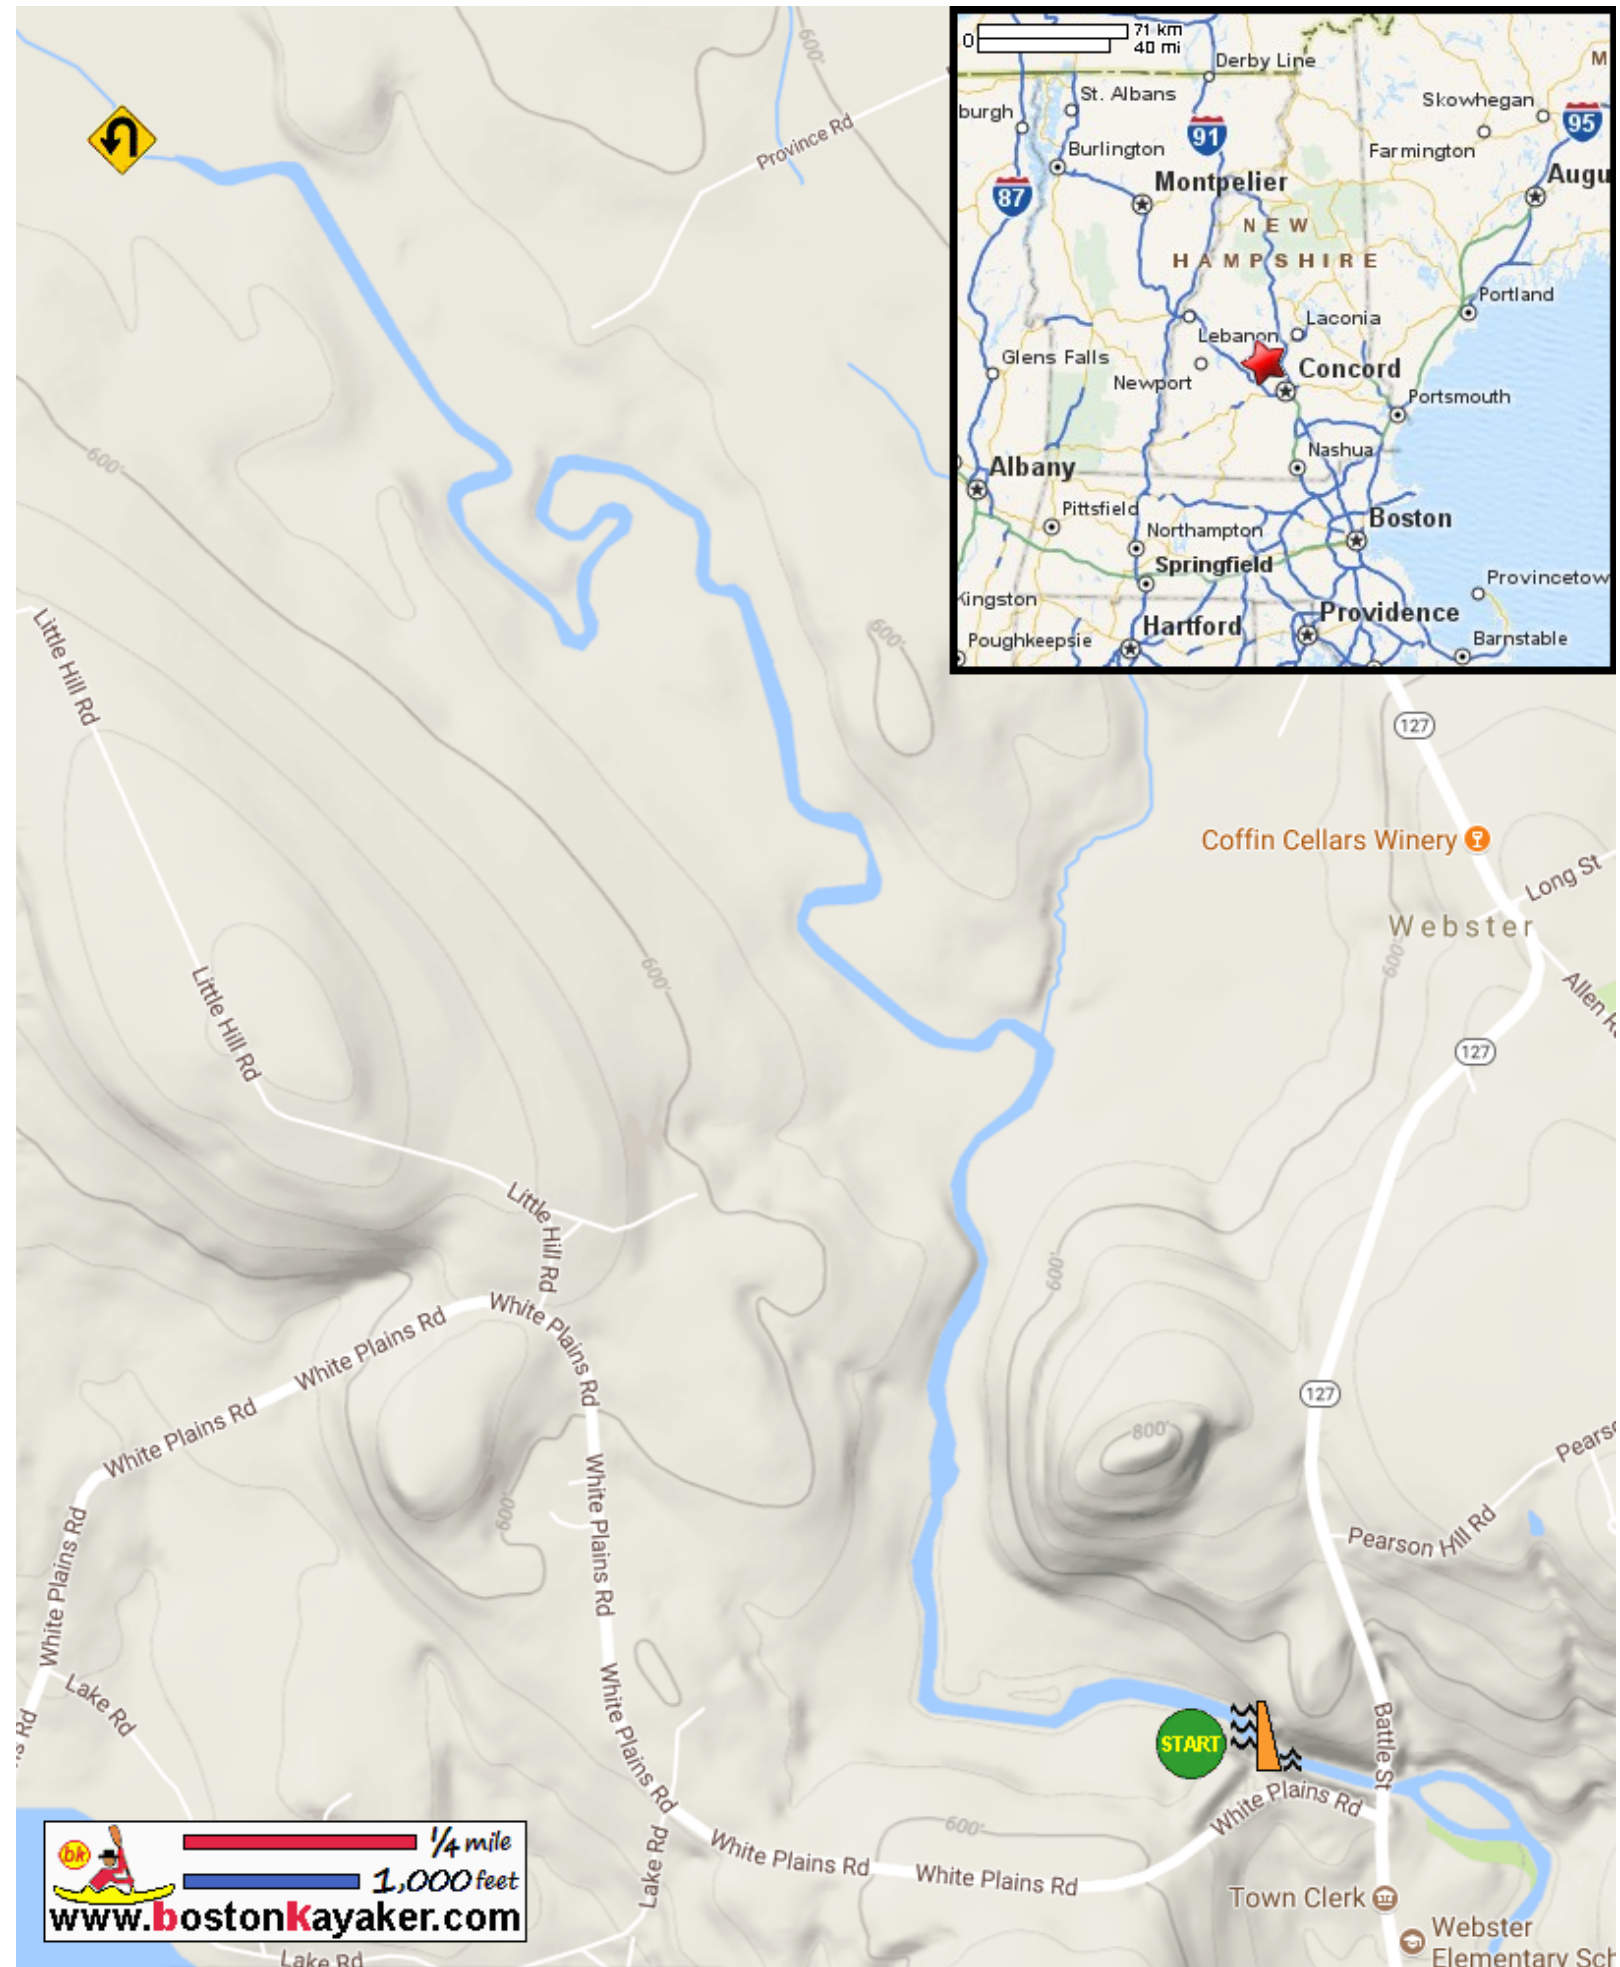

Kayaking on Blackwater River and Reservoir - in Webster NH

www.bostonkayaker.com

-  Put in at White Plains Road in Webster, NH.
-  Paddle up on Blackwater River and return.
-  Estimated round trip distance = 4+ miles
-  Blackwater Dam