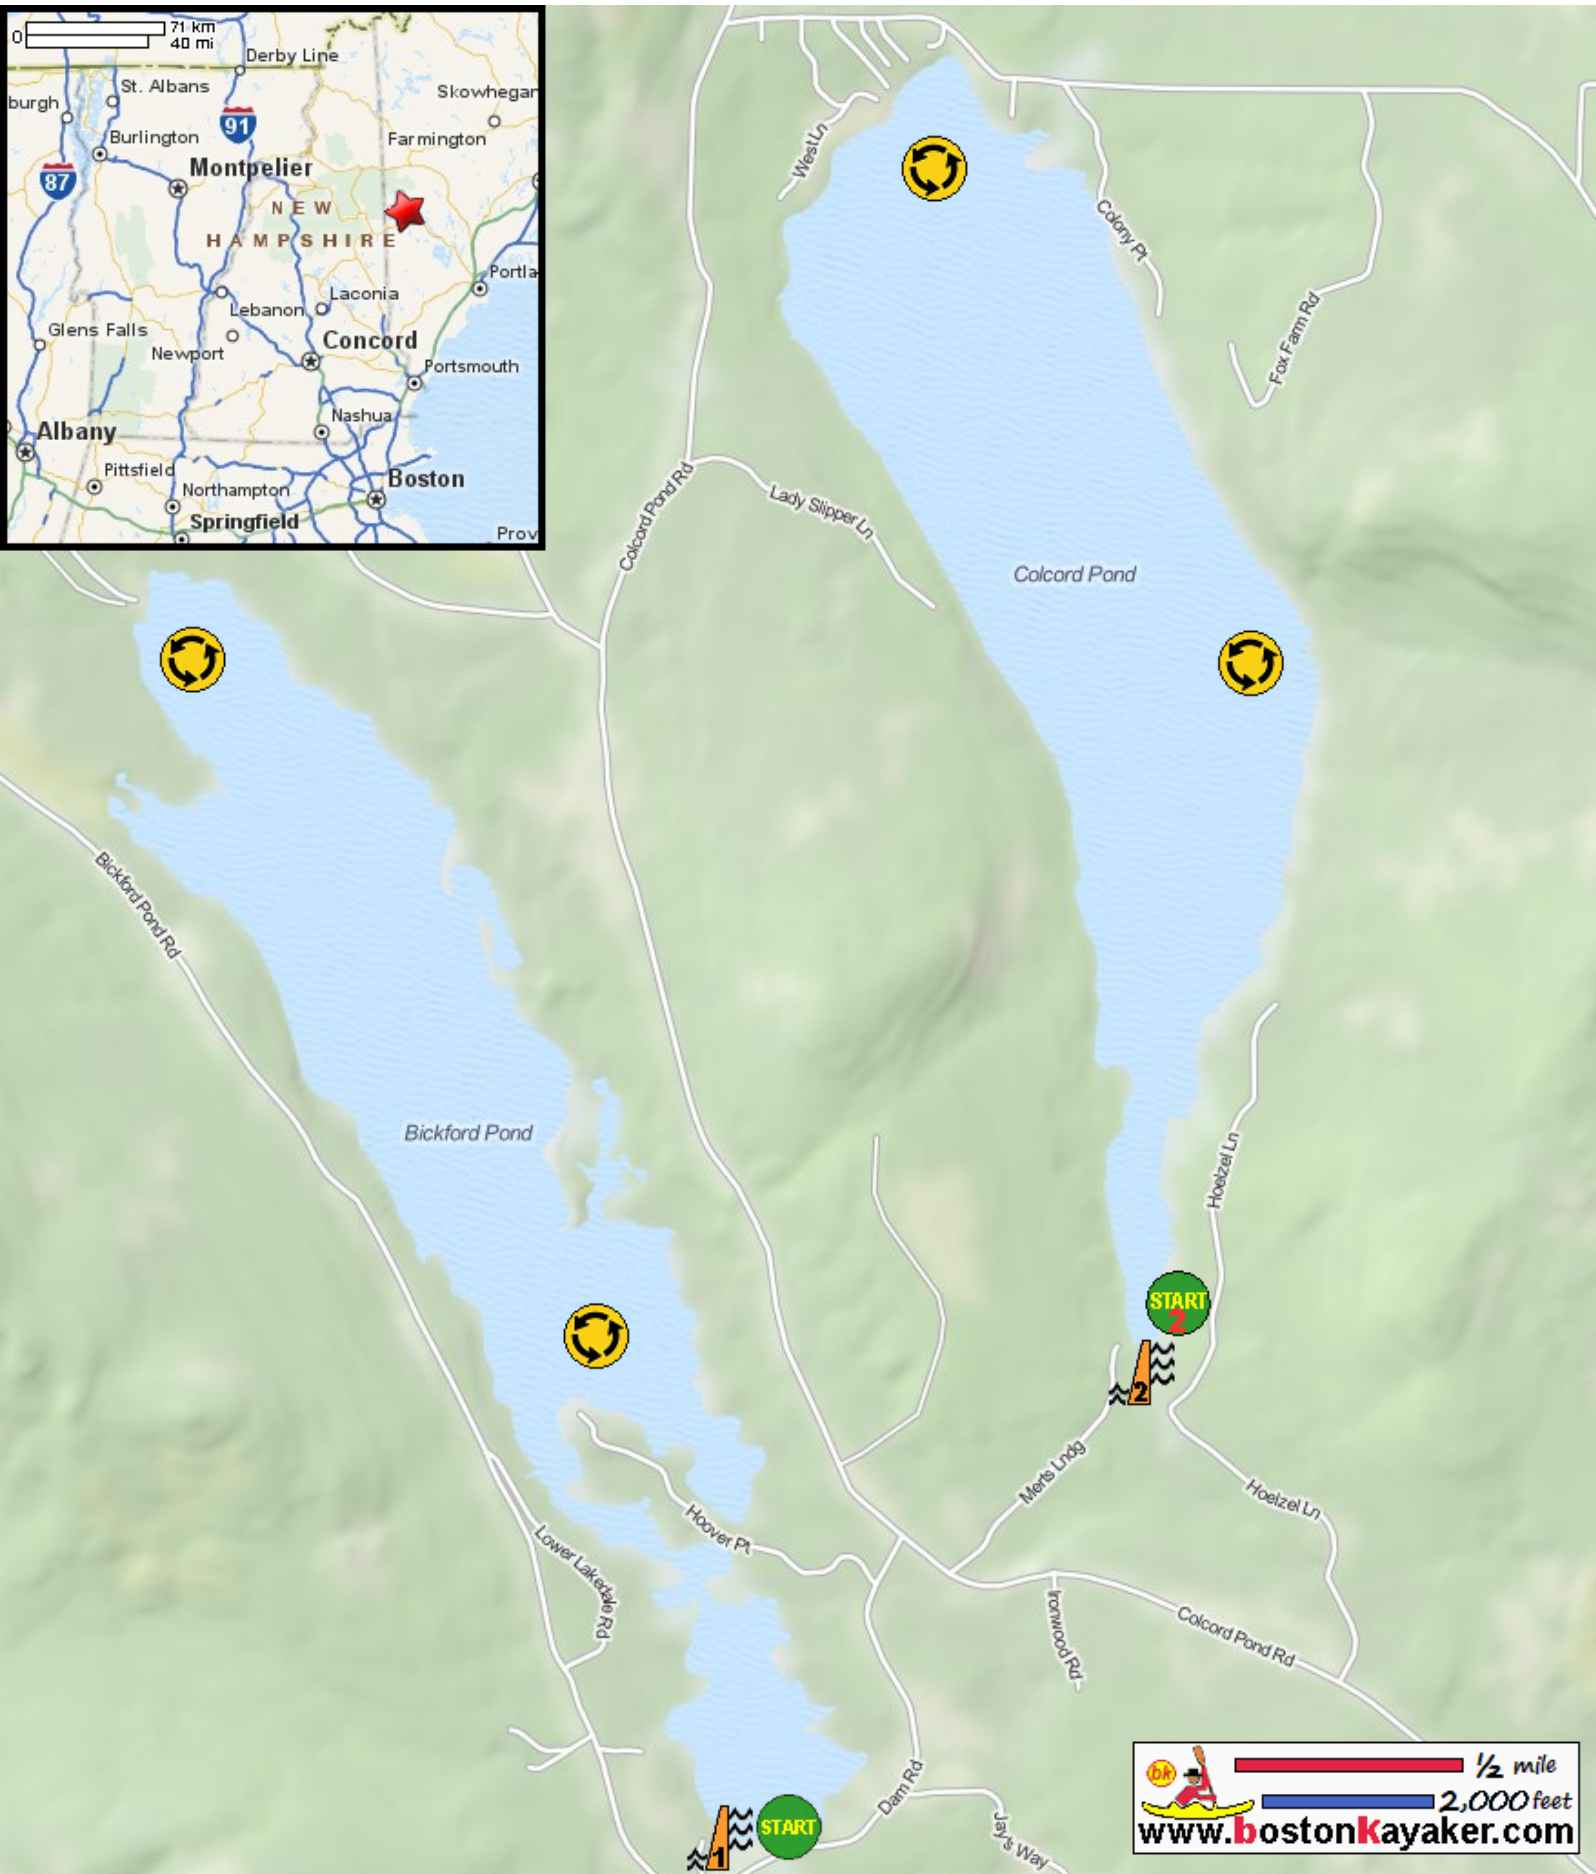

Kayaking on Bickford and Colcord Ponds - in Porter ME

-  Put in at Dam Road in Porter ME.
-  Put in at Hoelzel Lane in Porter ME.
-  Paddle around Bickford Pond and return.
-  Paddle around Colcord Pond and return.
-  Estimated round trip distance = 2.5 miles
-  Estimated round trip distance = 2.5 miles
-  Bickford Pond Dam
-  Bickford Pond Dam

 1/2 mile
 2,000 feet
www.bostonkayaker.com