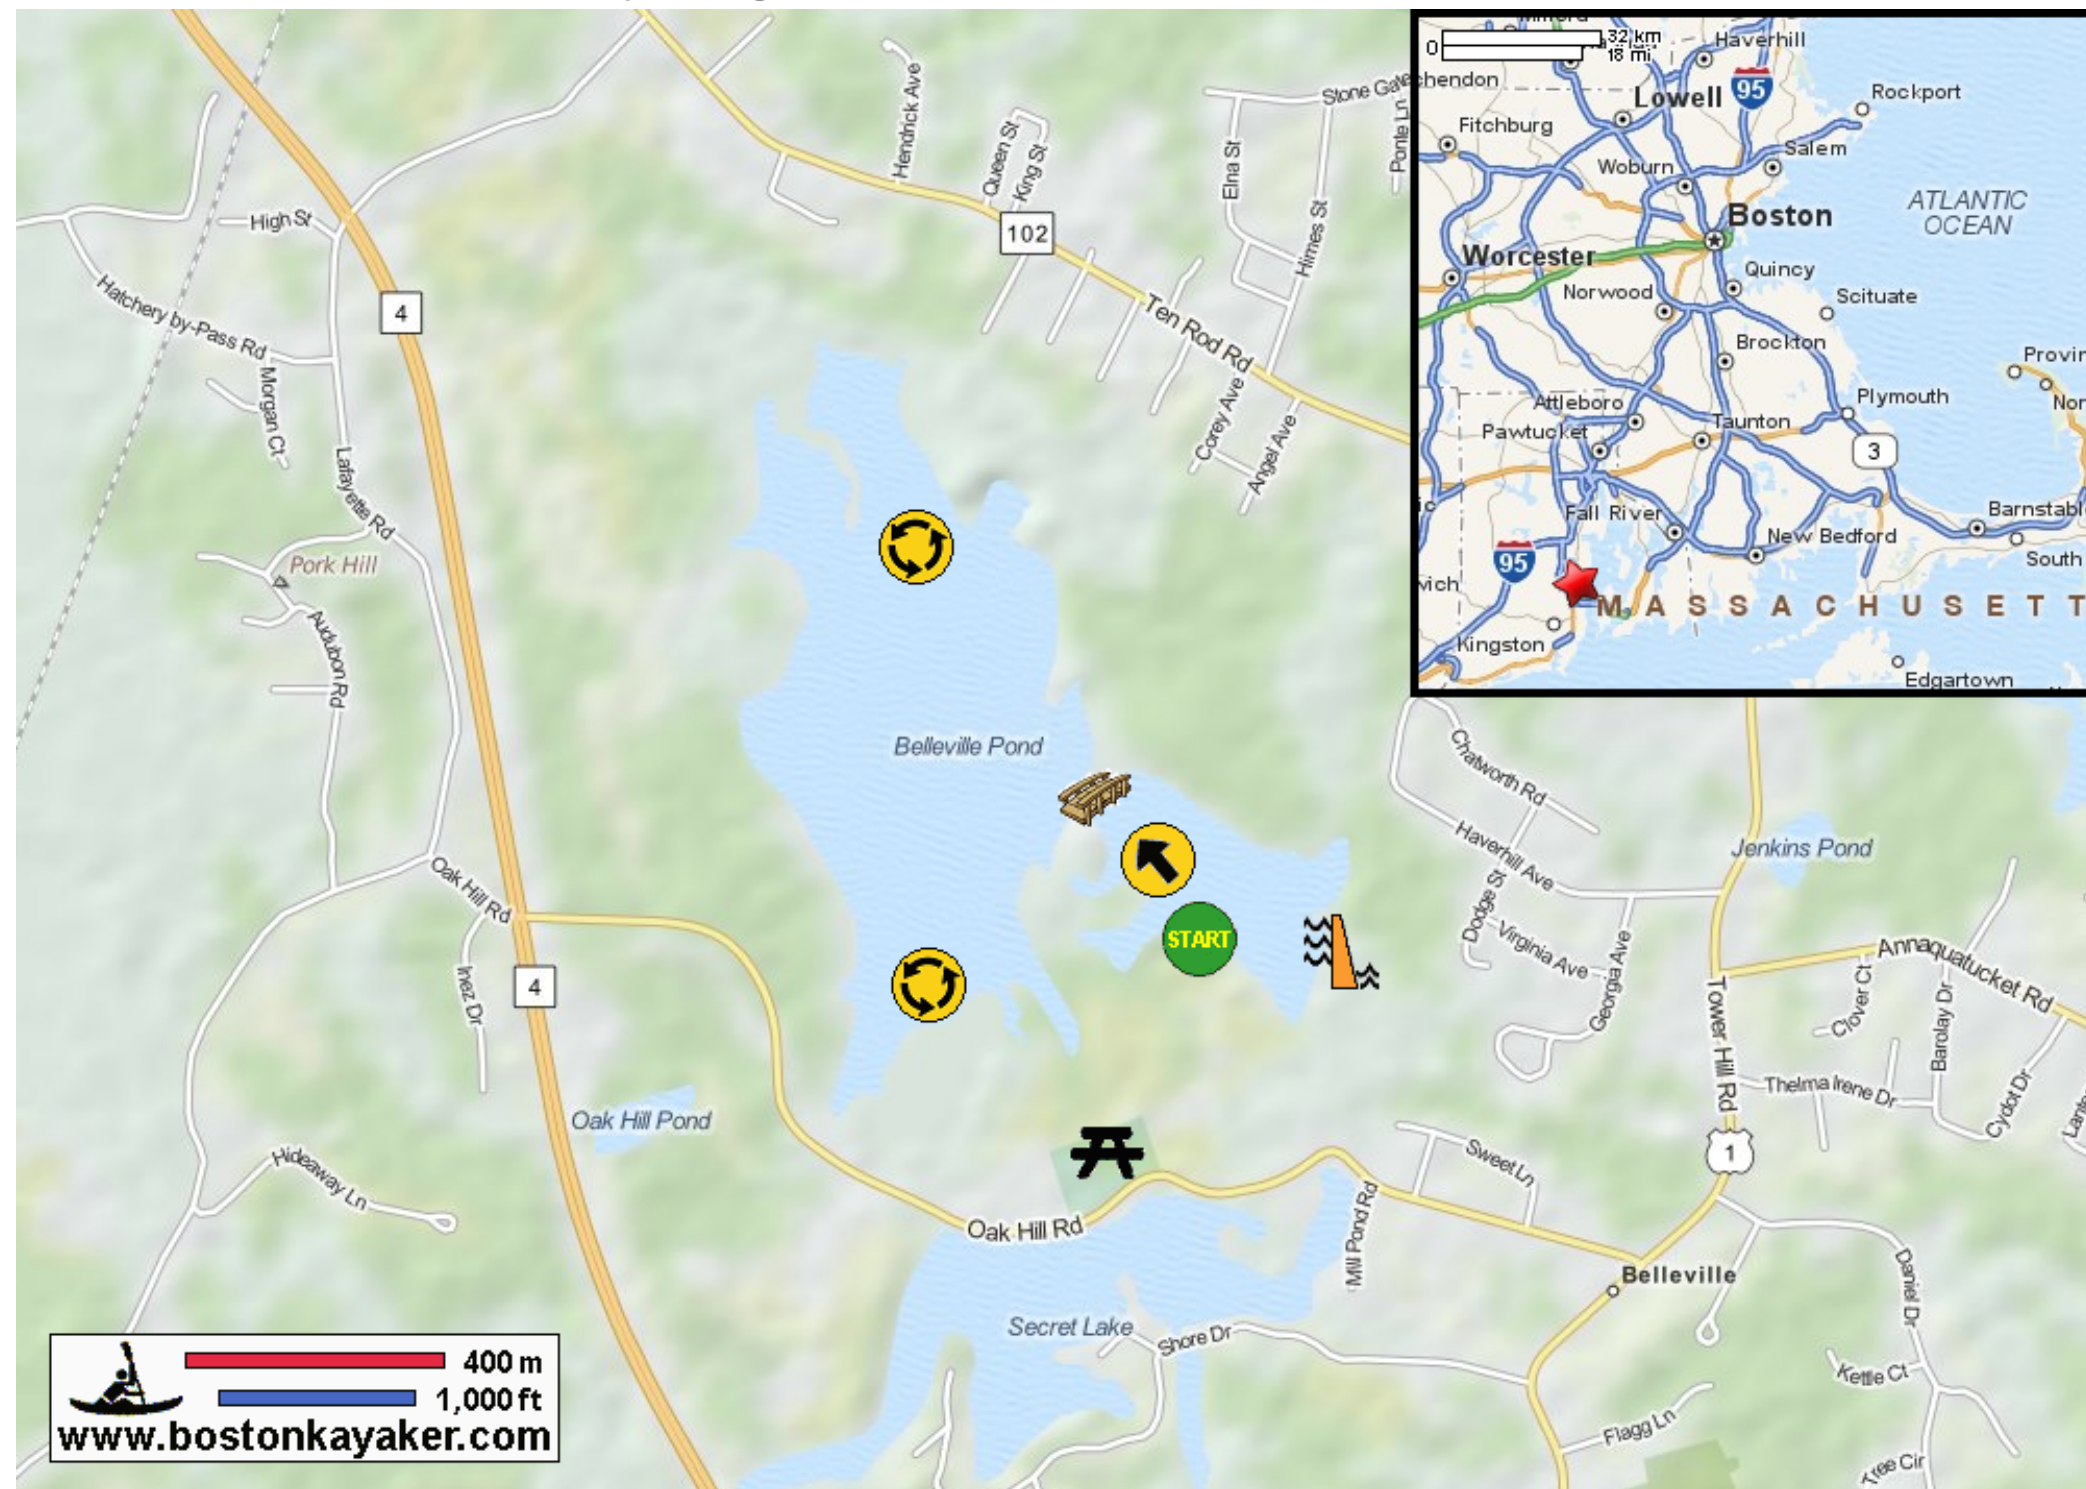

Kayaking on Belleville Pond - in North Kingstown RI

www.bostonkayaker.com

-  Put in at park on Oak Road in North Kingstown RI.
-  Paddle northwest to main body.
-  Paddle around Belleville Pond and return.
-  Estimated round trip distance = 1.3+ miles
-  Ryan Park
-  Belleville Pond Dam
-  Foot bridge